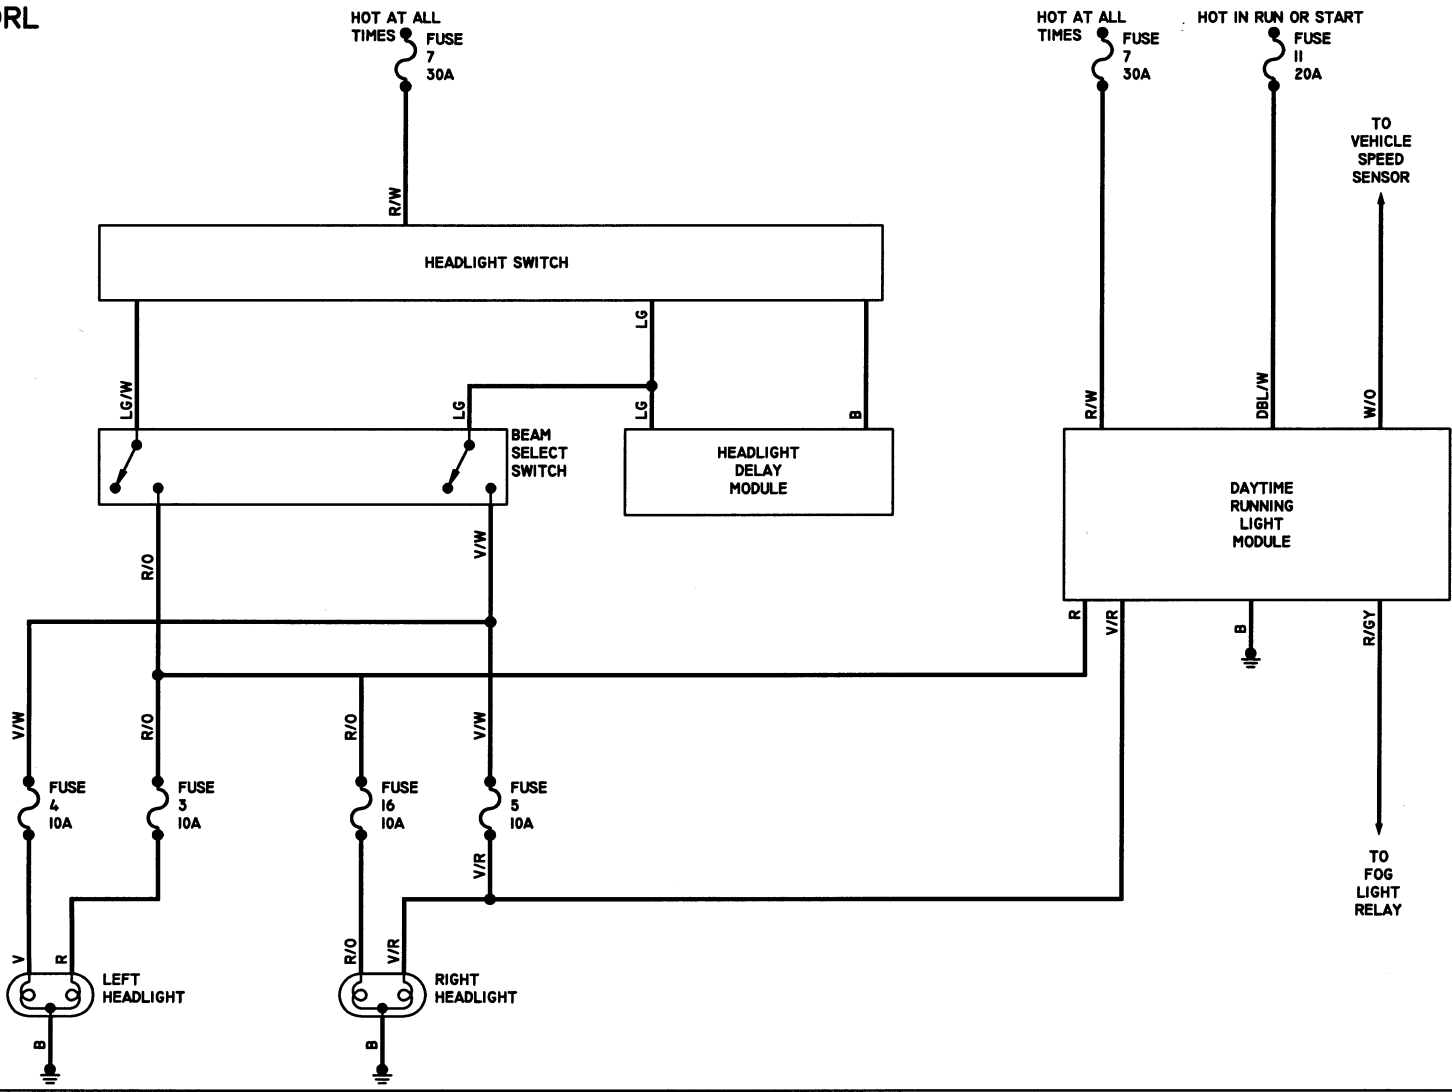

1997-98 CHEROKEE CHASSIS SCHEMATIC

DRL

DIAGRAM 37