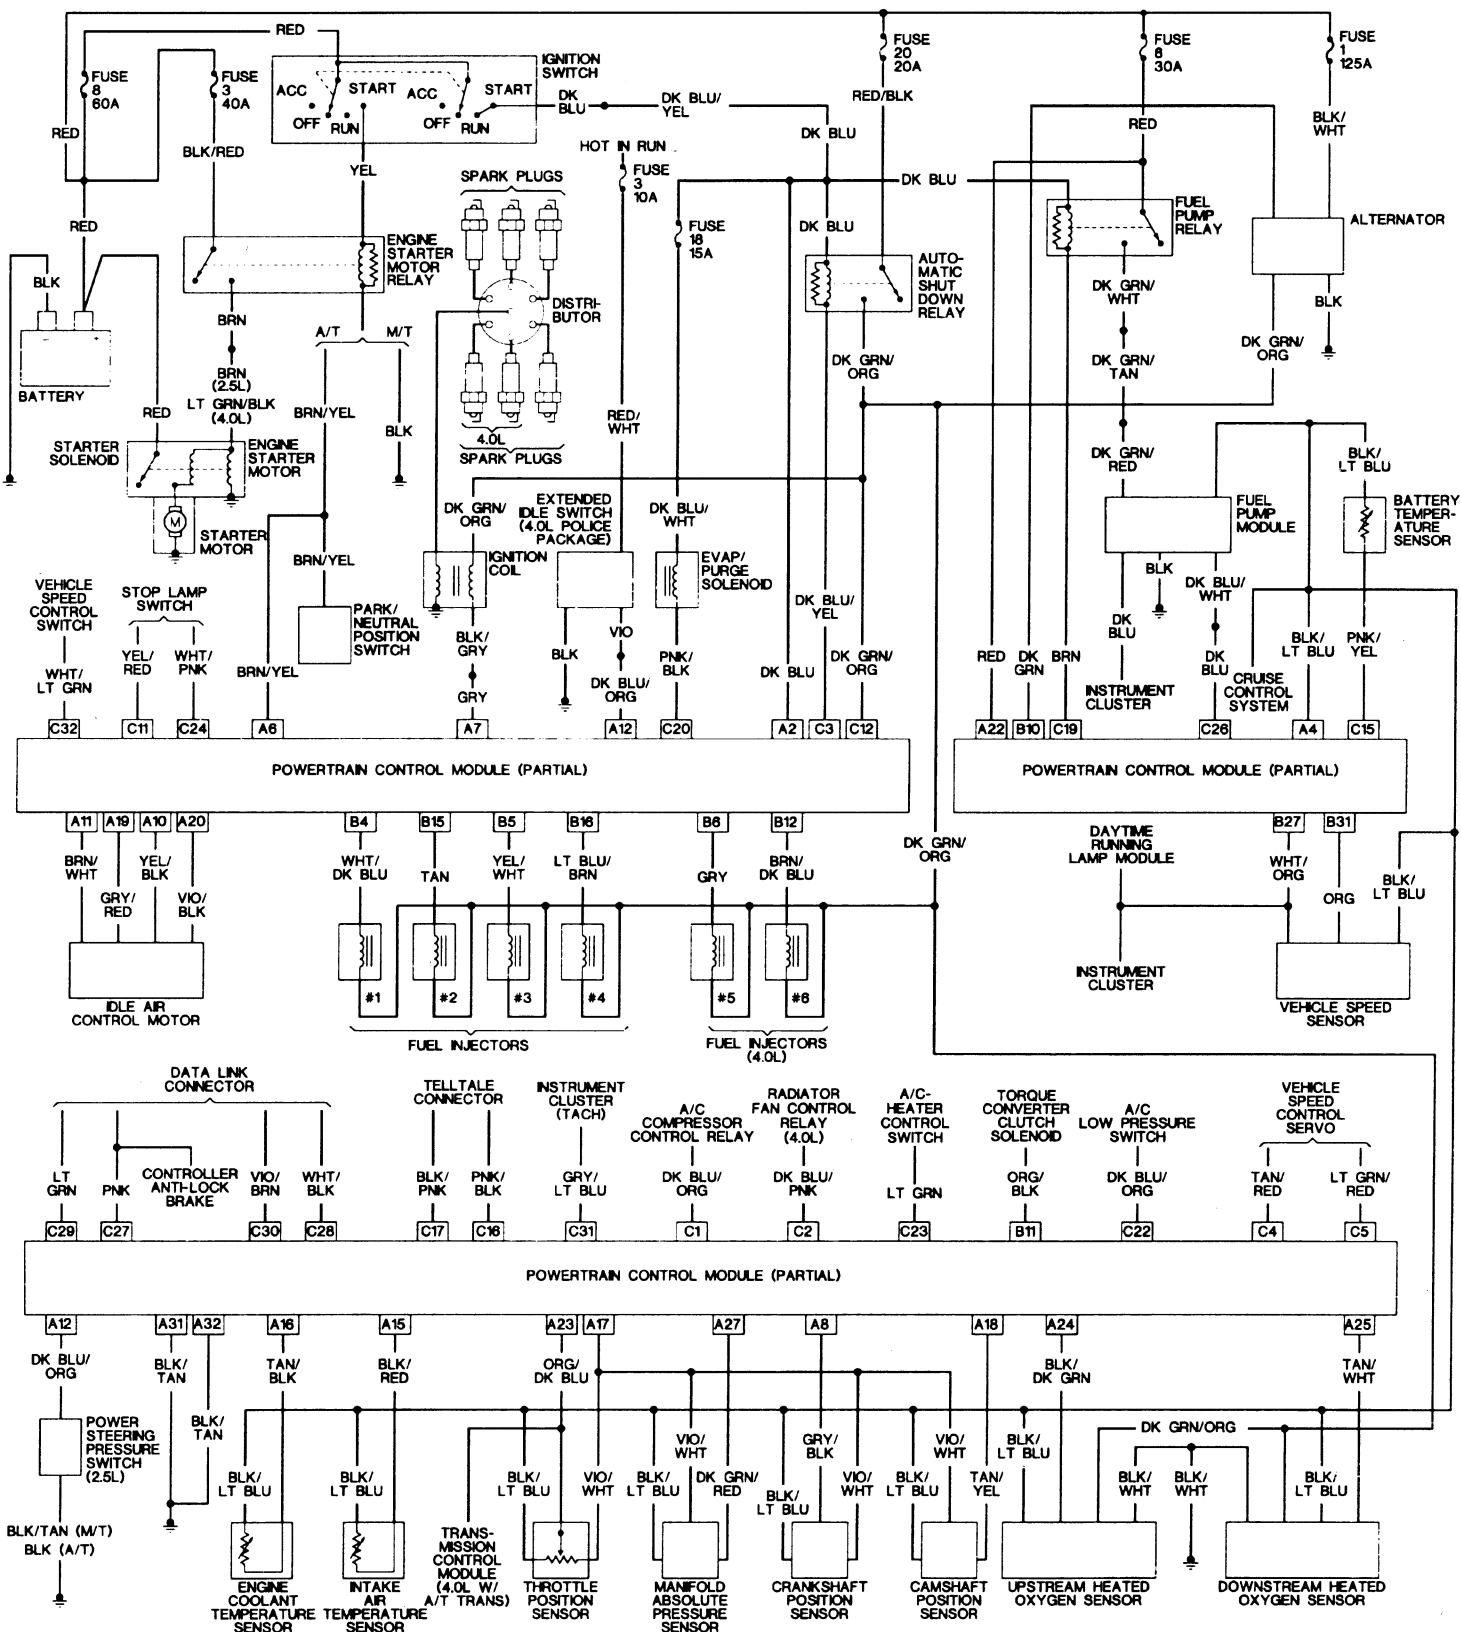

1996-98 CHEROKEE (2.5L/4.0L) ENGINES SCHEMATIC

DIAGRAM 32