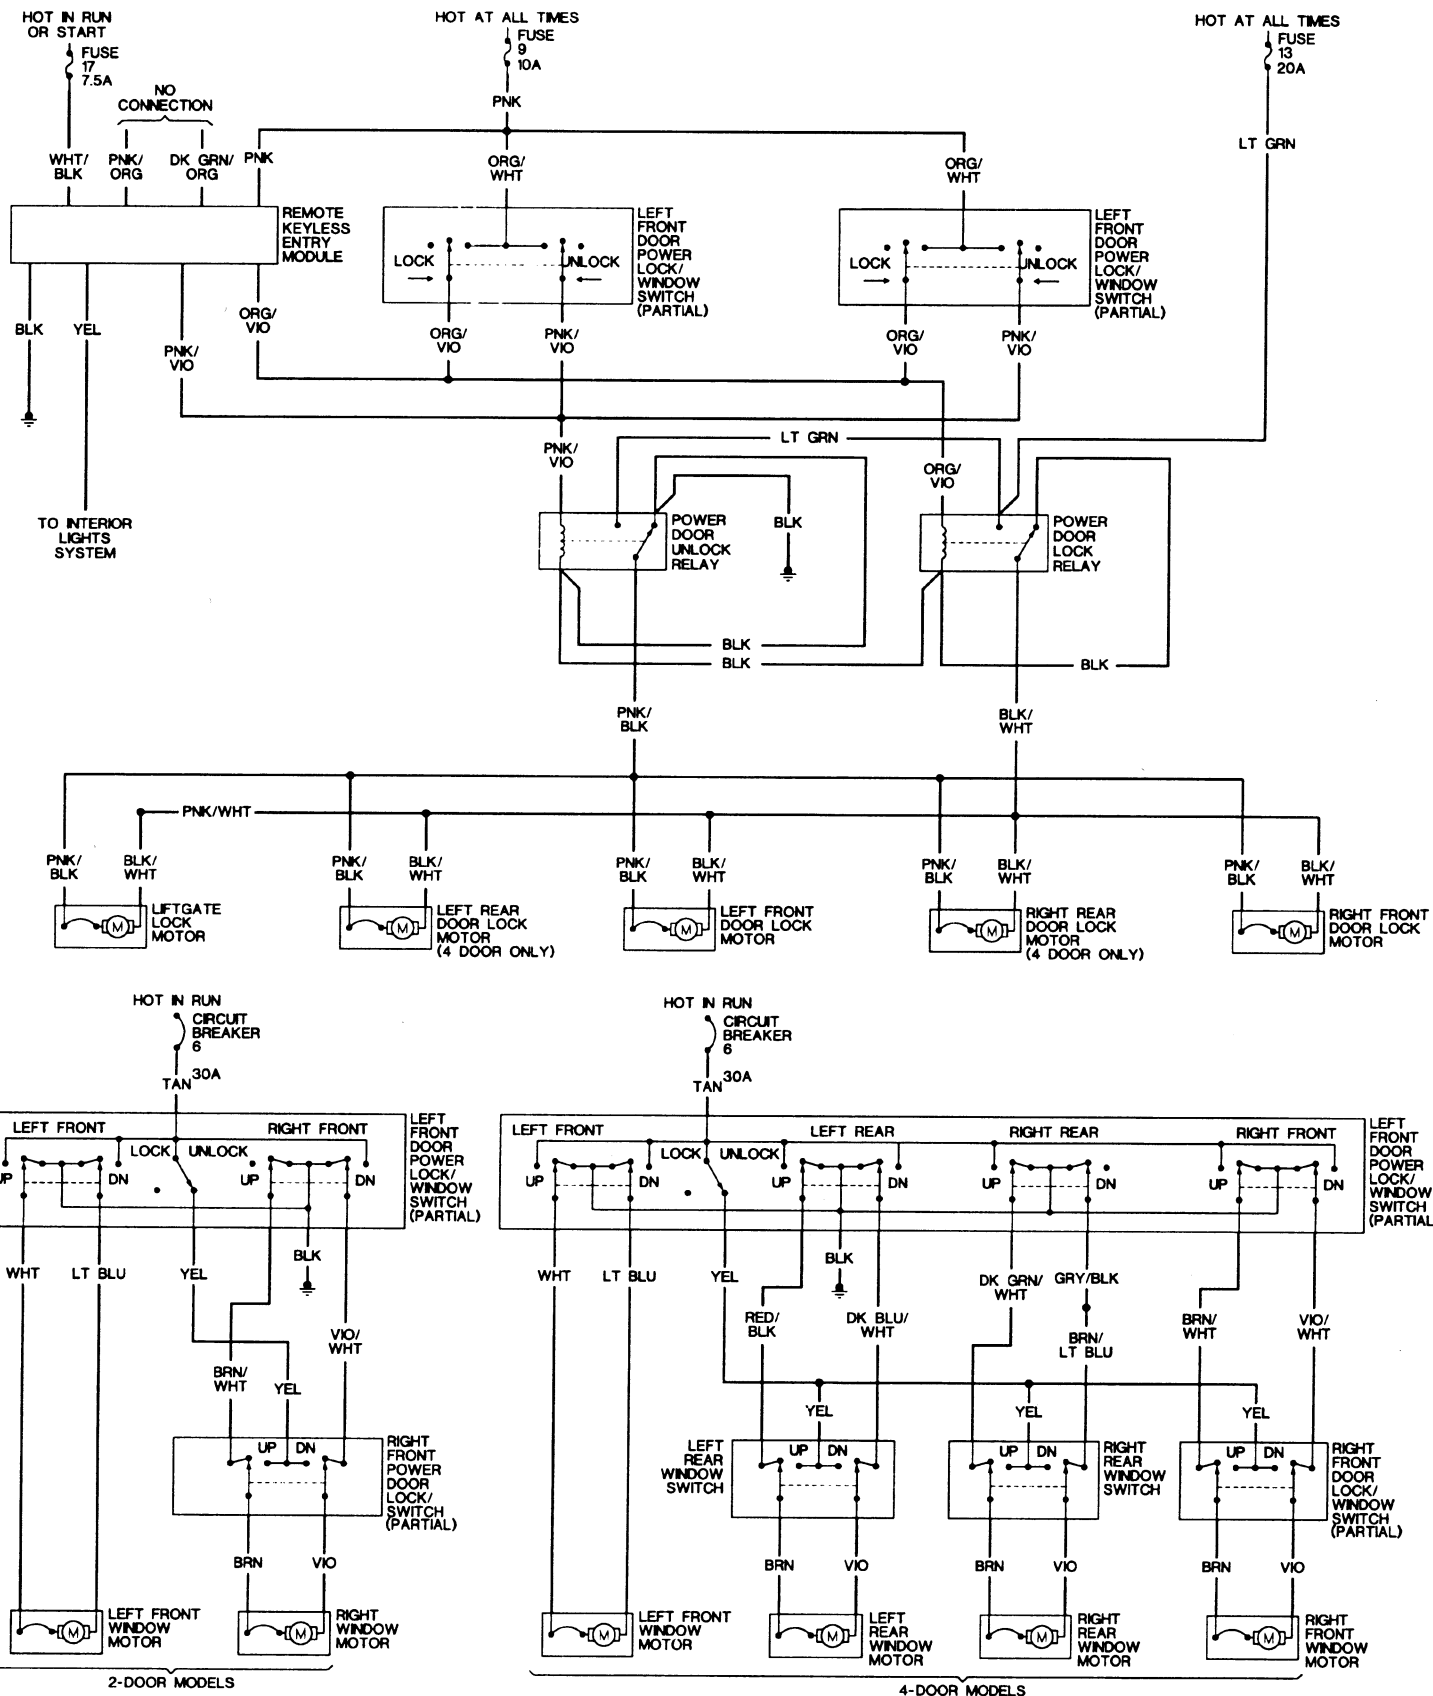

1996 CHEROKEE CHASSIS SCHEMATICS

DIAGRAM 31