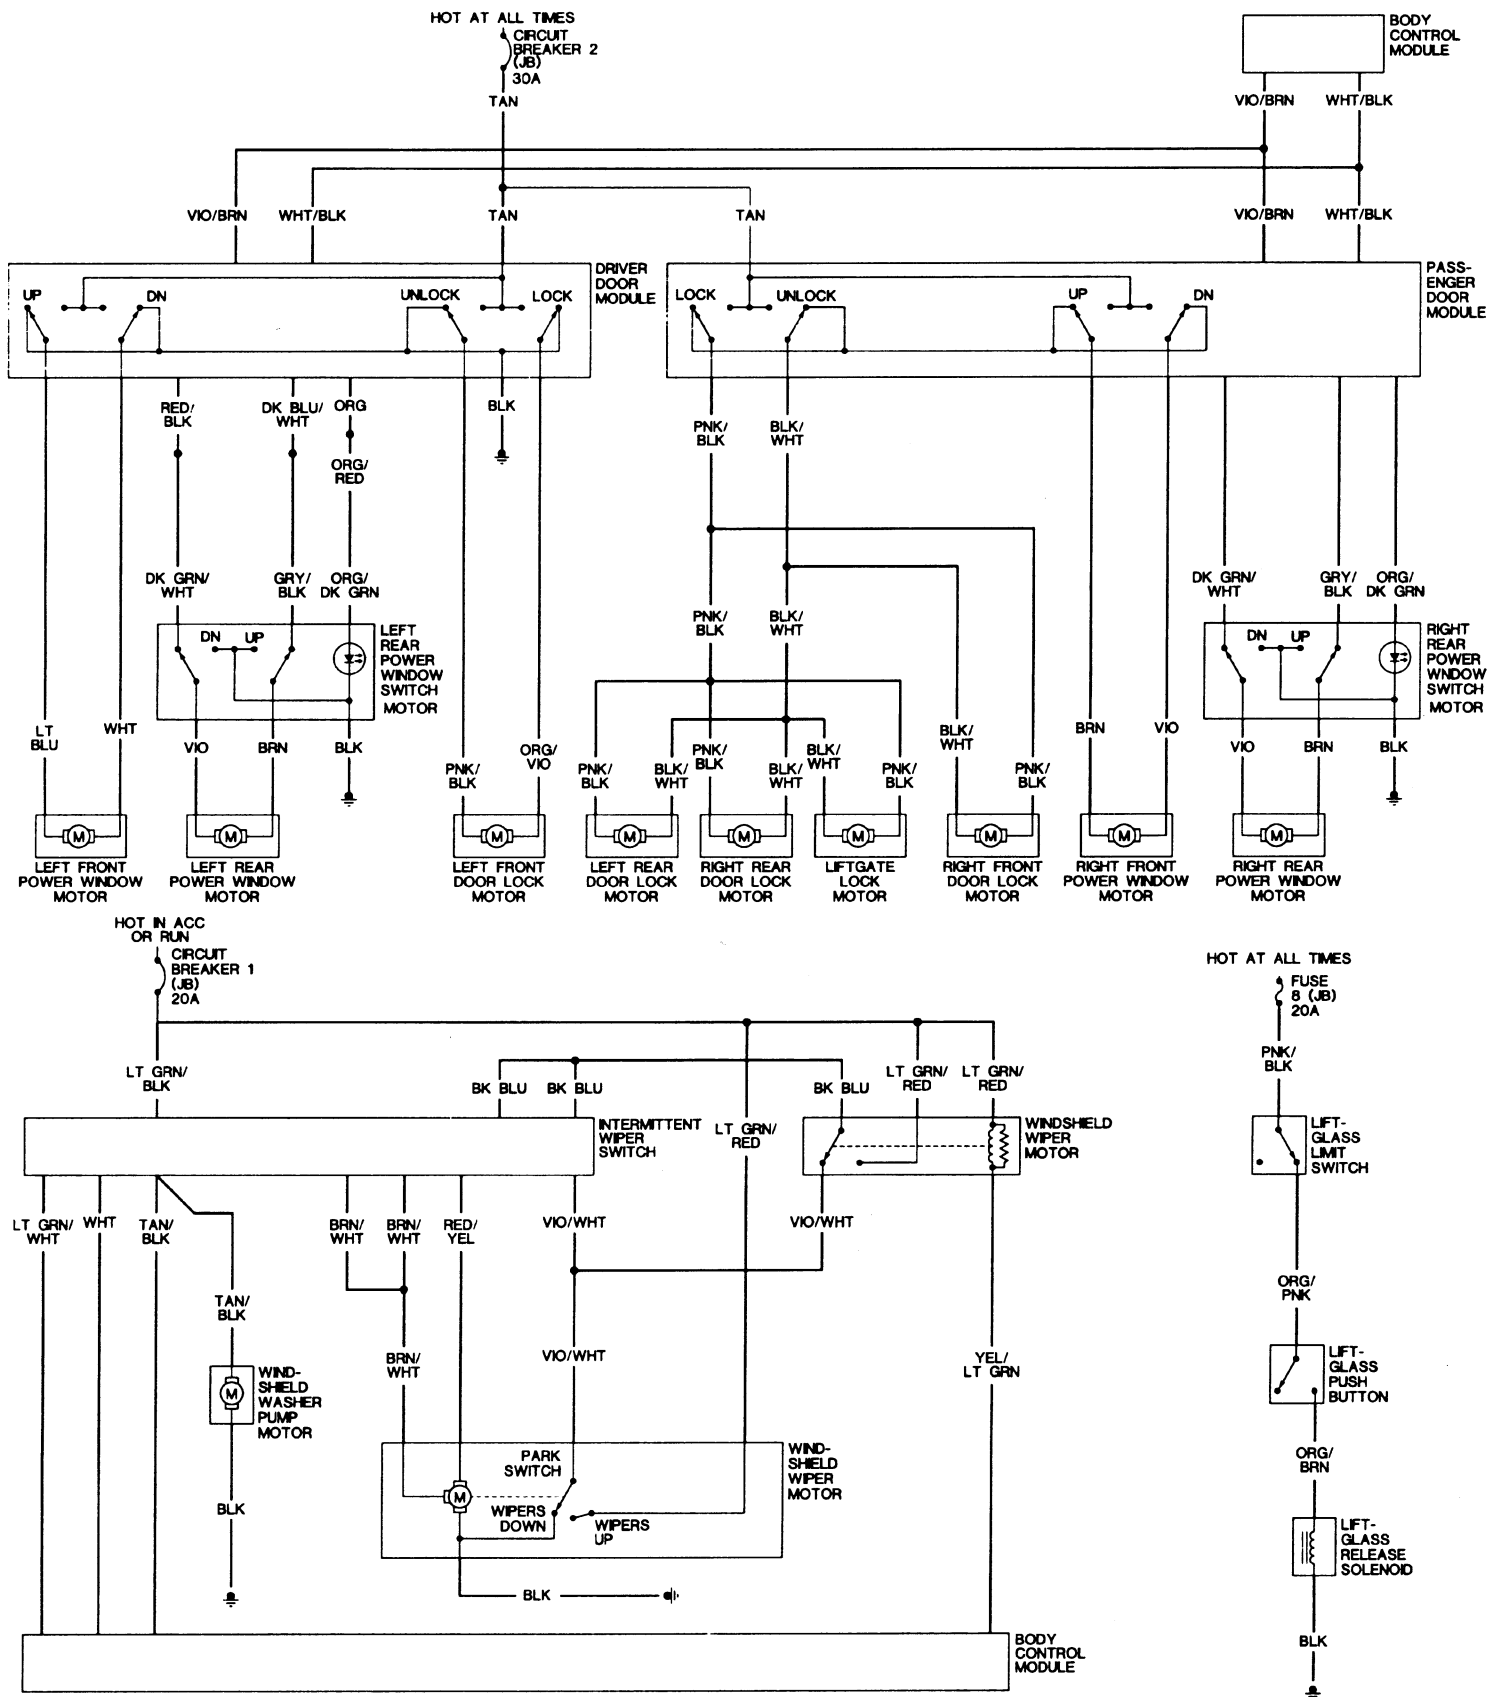

1996 GRAND CHEROKEE CHASSIS SCHEMATICS

DIAGRAM 29