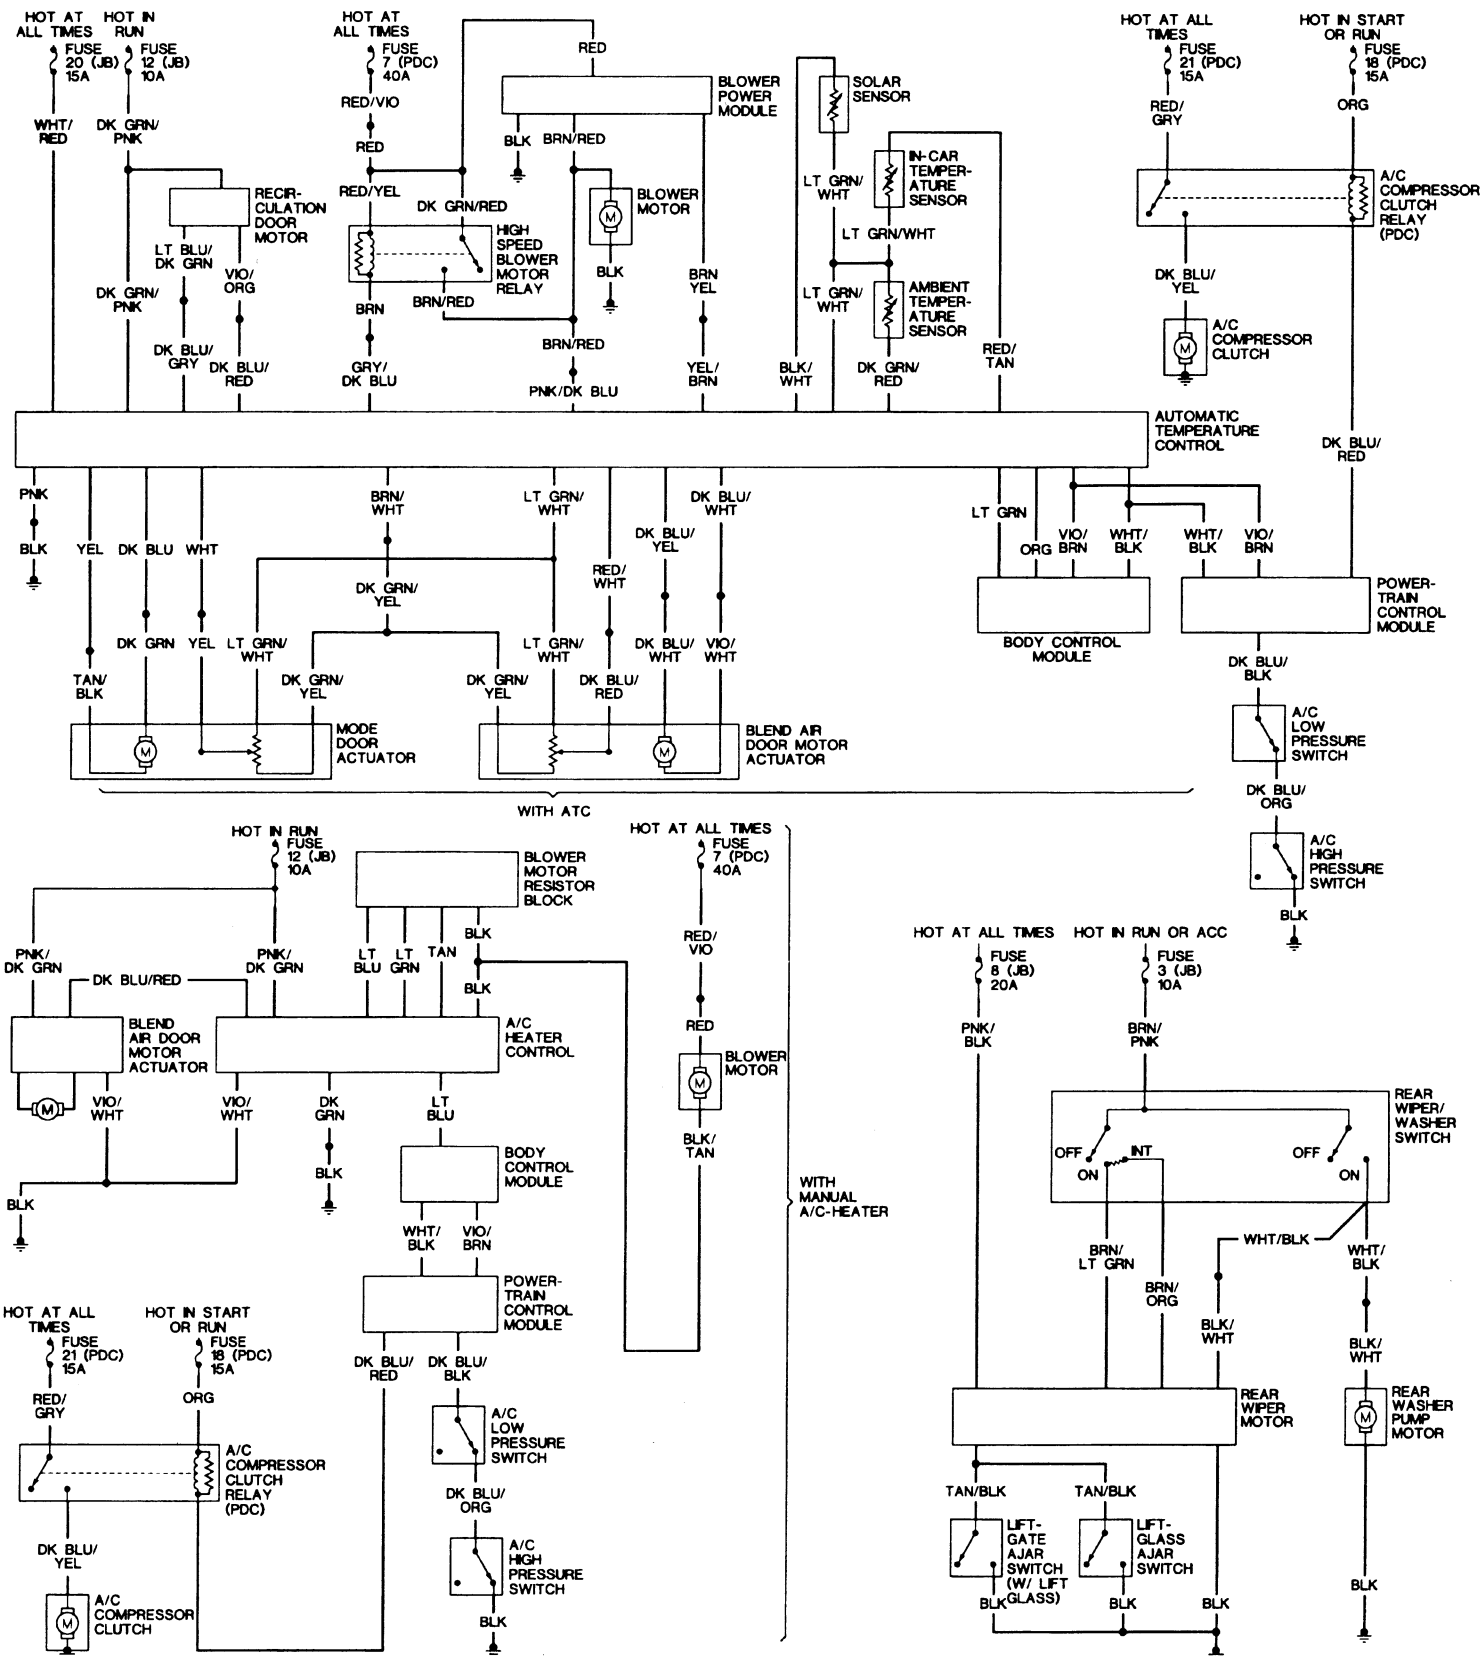

# 1996 GRAND CHEROKEE CHASSIS SCHEMATICS

DIAGRAM 28