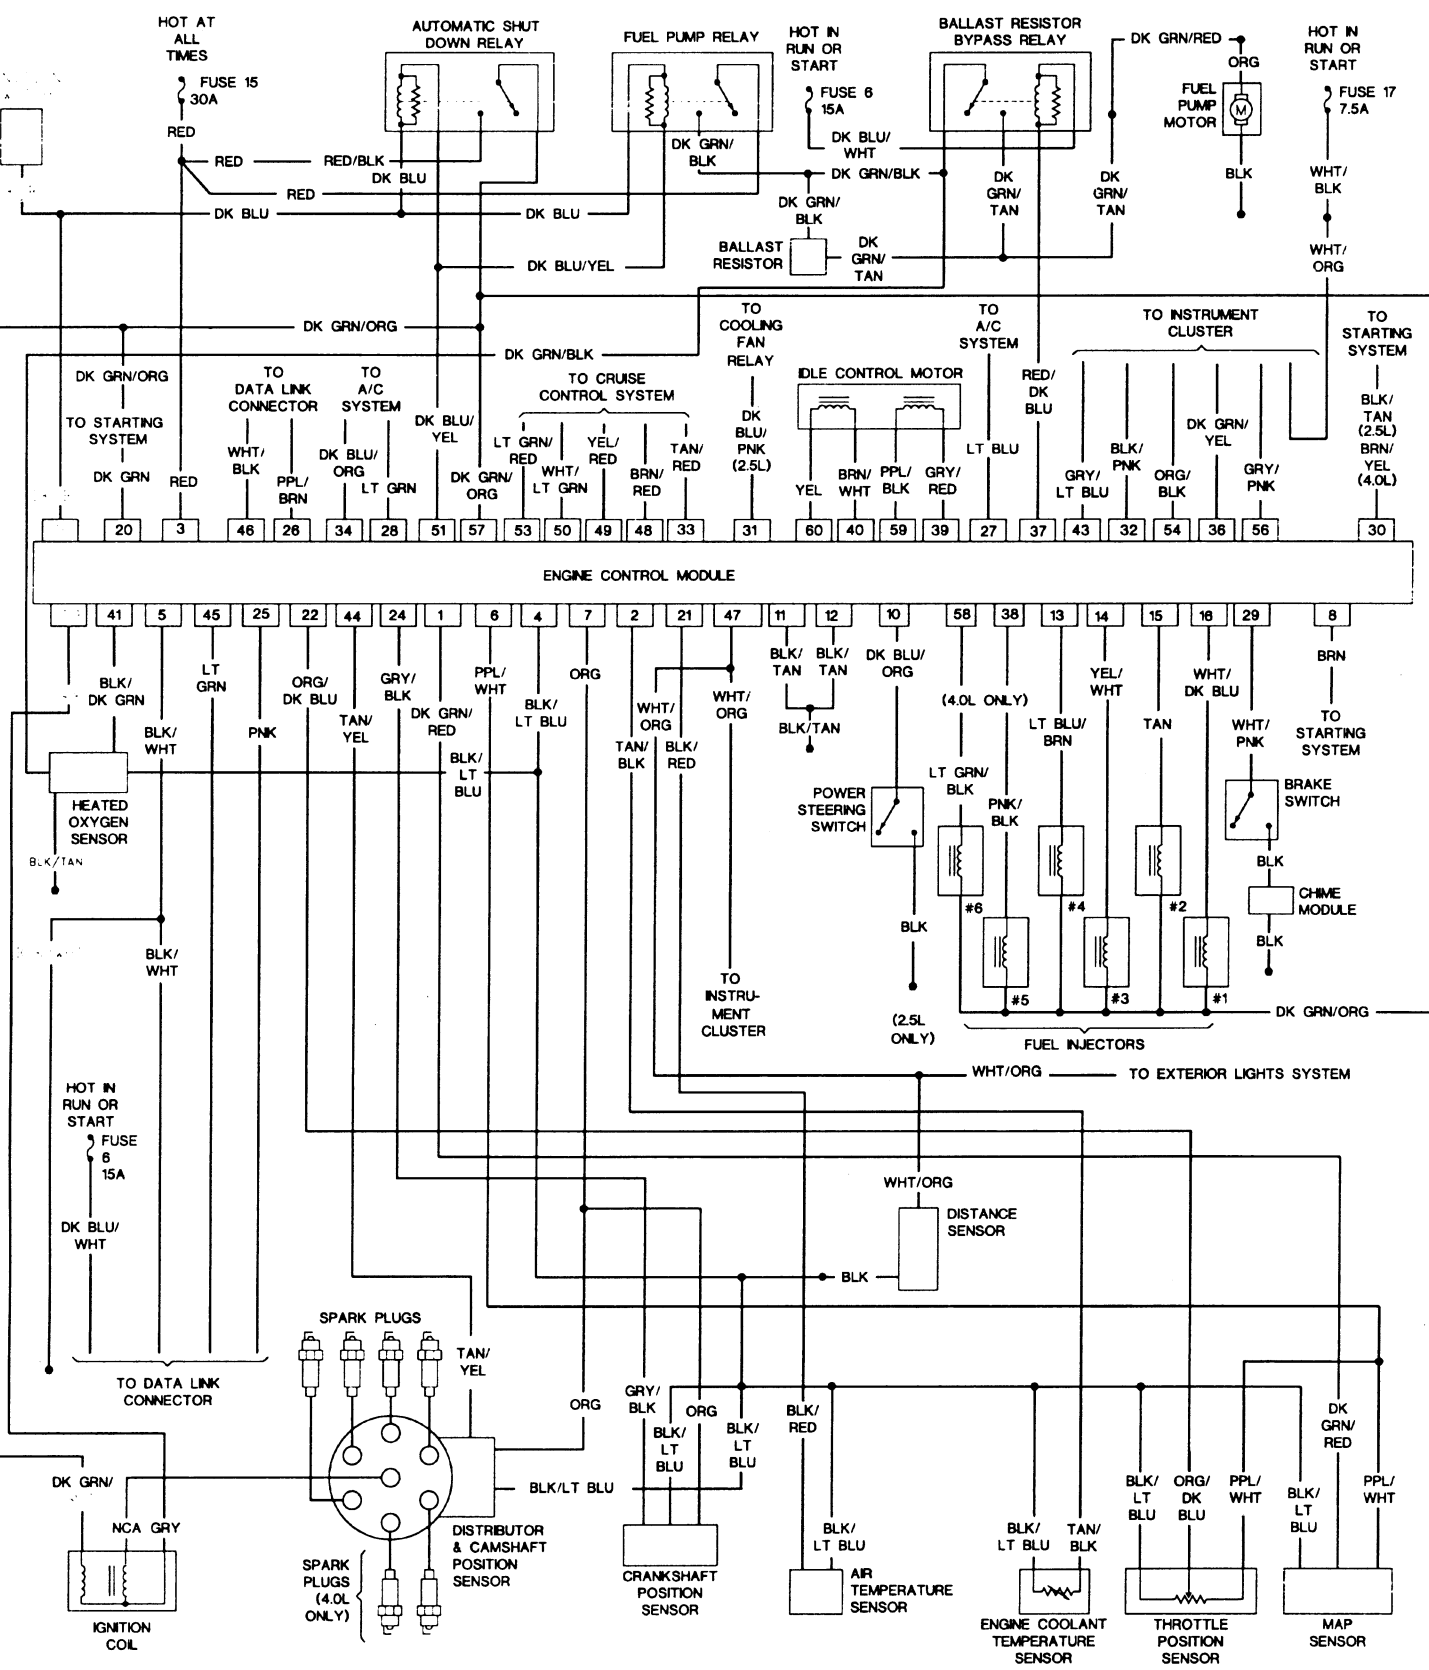

1991-93 CHEROKEE (2.5L/4.0L) ENGINES SCHEMATIC

DIAGRAM 20