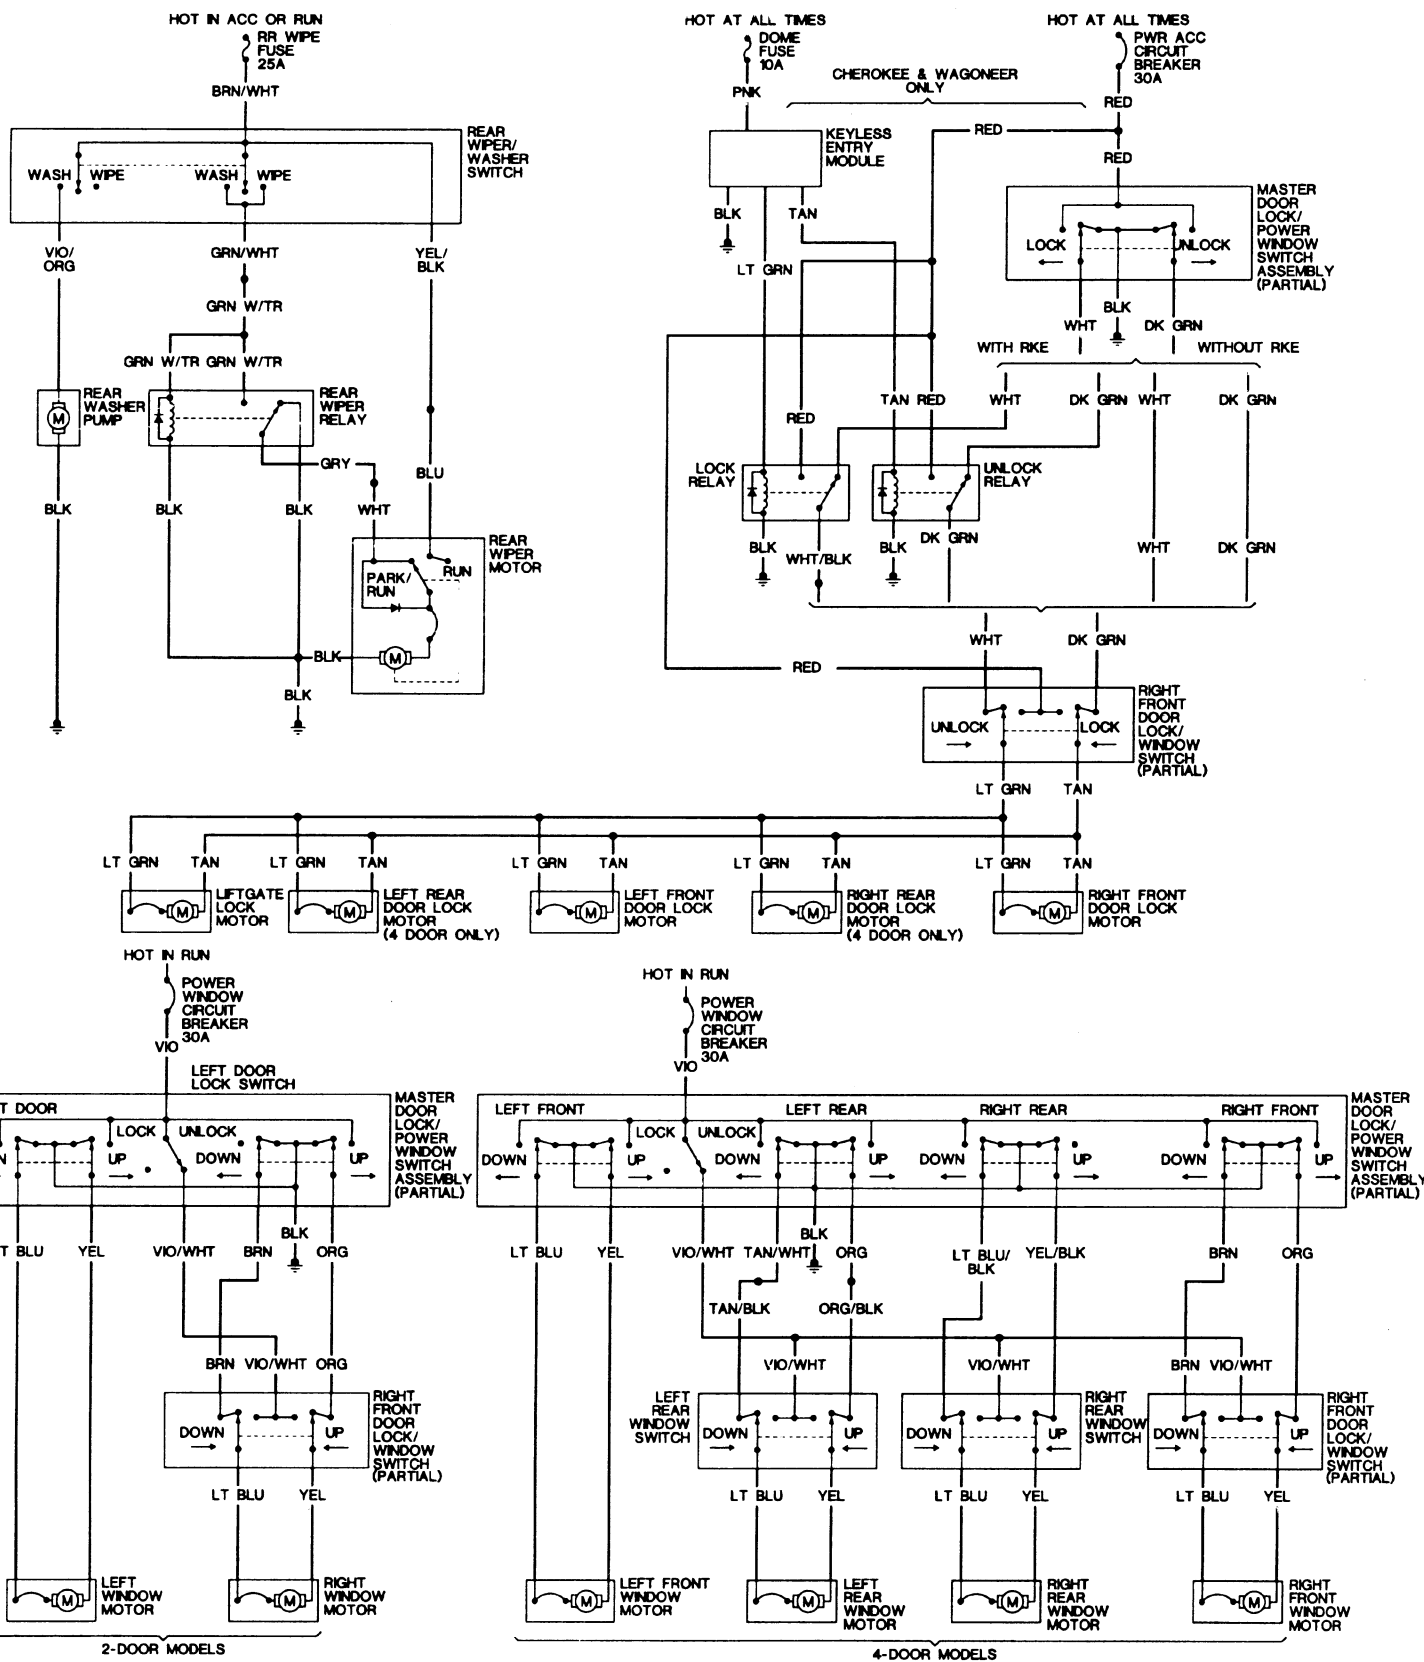

# 1988-91 CHEROKEE/COMANCHE/WAGONEER CHASSIS SCHEMATICS

DIAGRAM 19