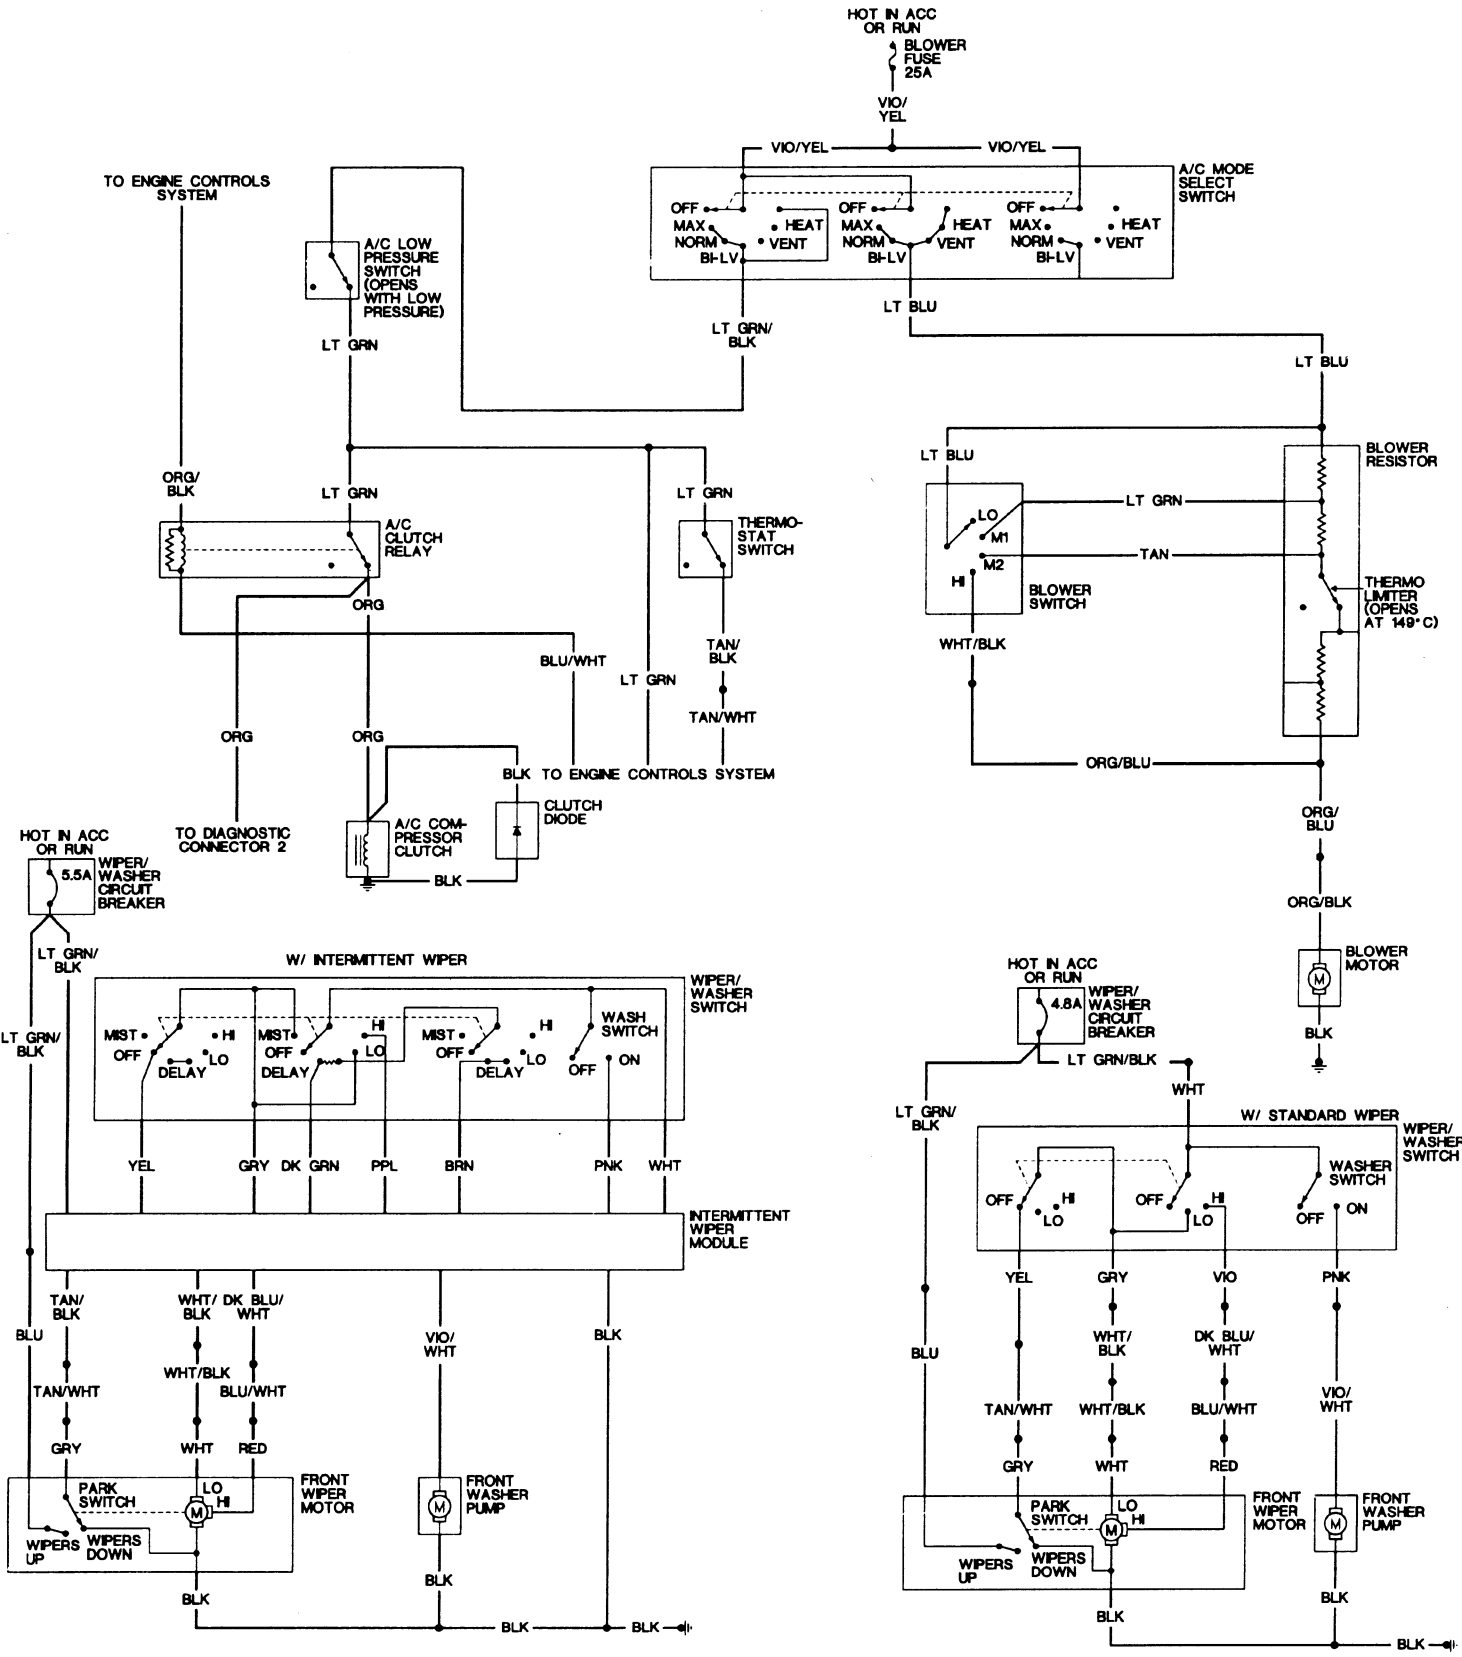

# 1987-88 CHEROKEE/WAGONEER CHASSIS SCHEMATICS

DIAGRAM 17