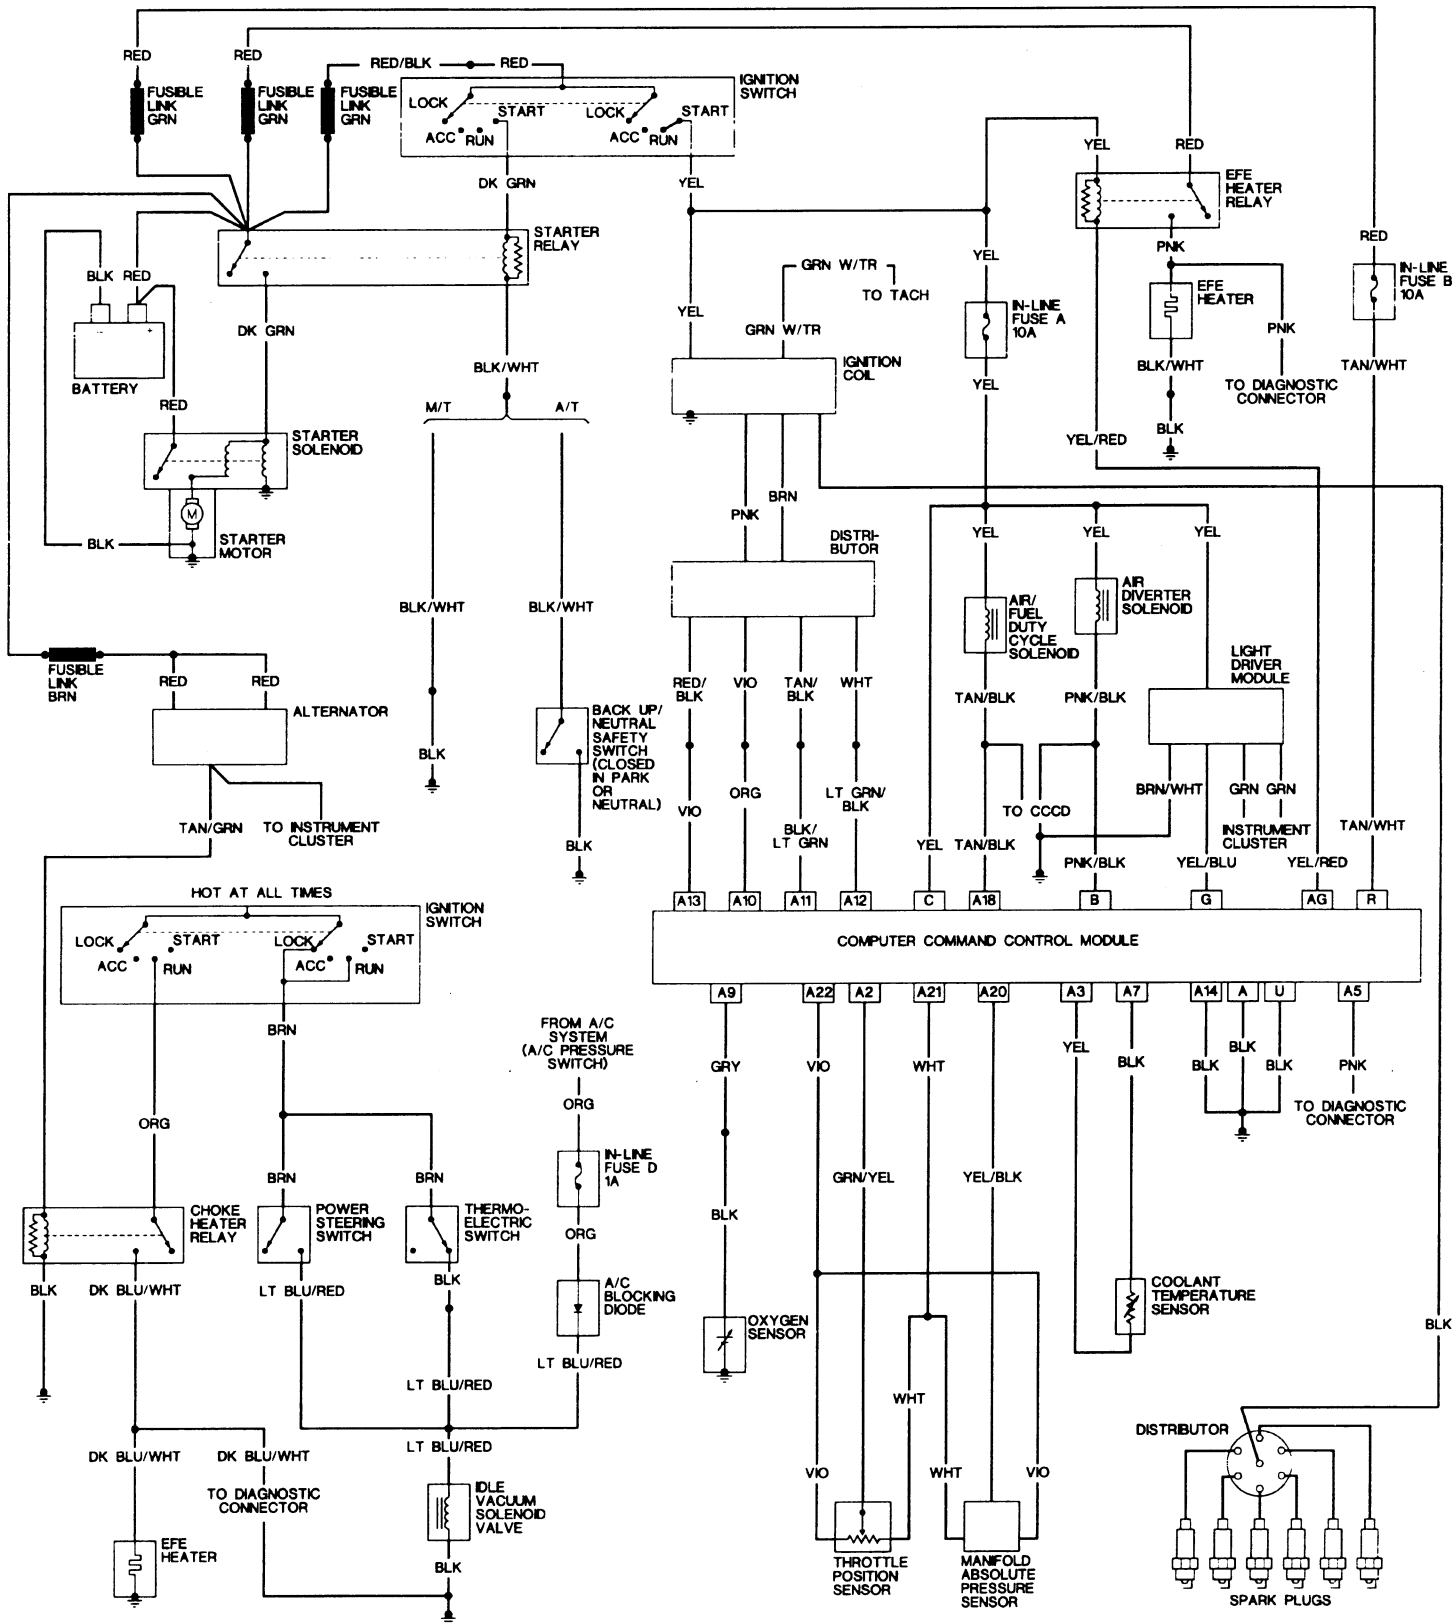

1986 CHEROKEE/COMANCHE (2.8L CALIFORNIA) ENGINE SCHEMATIC

DIAGRAM 11