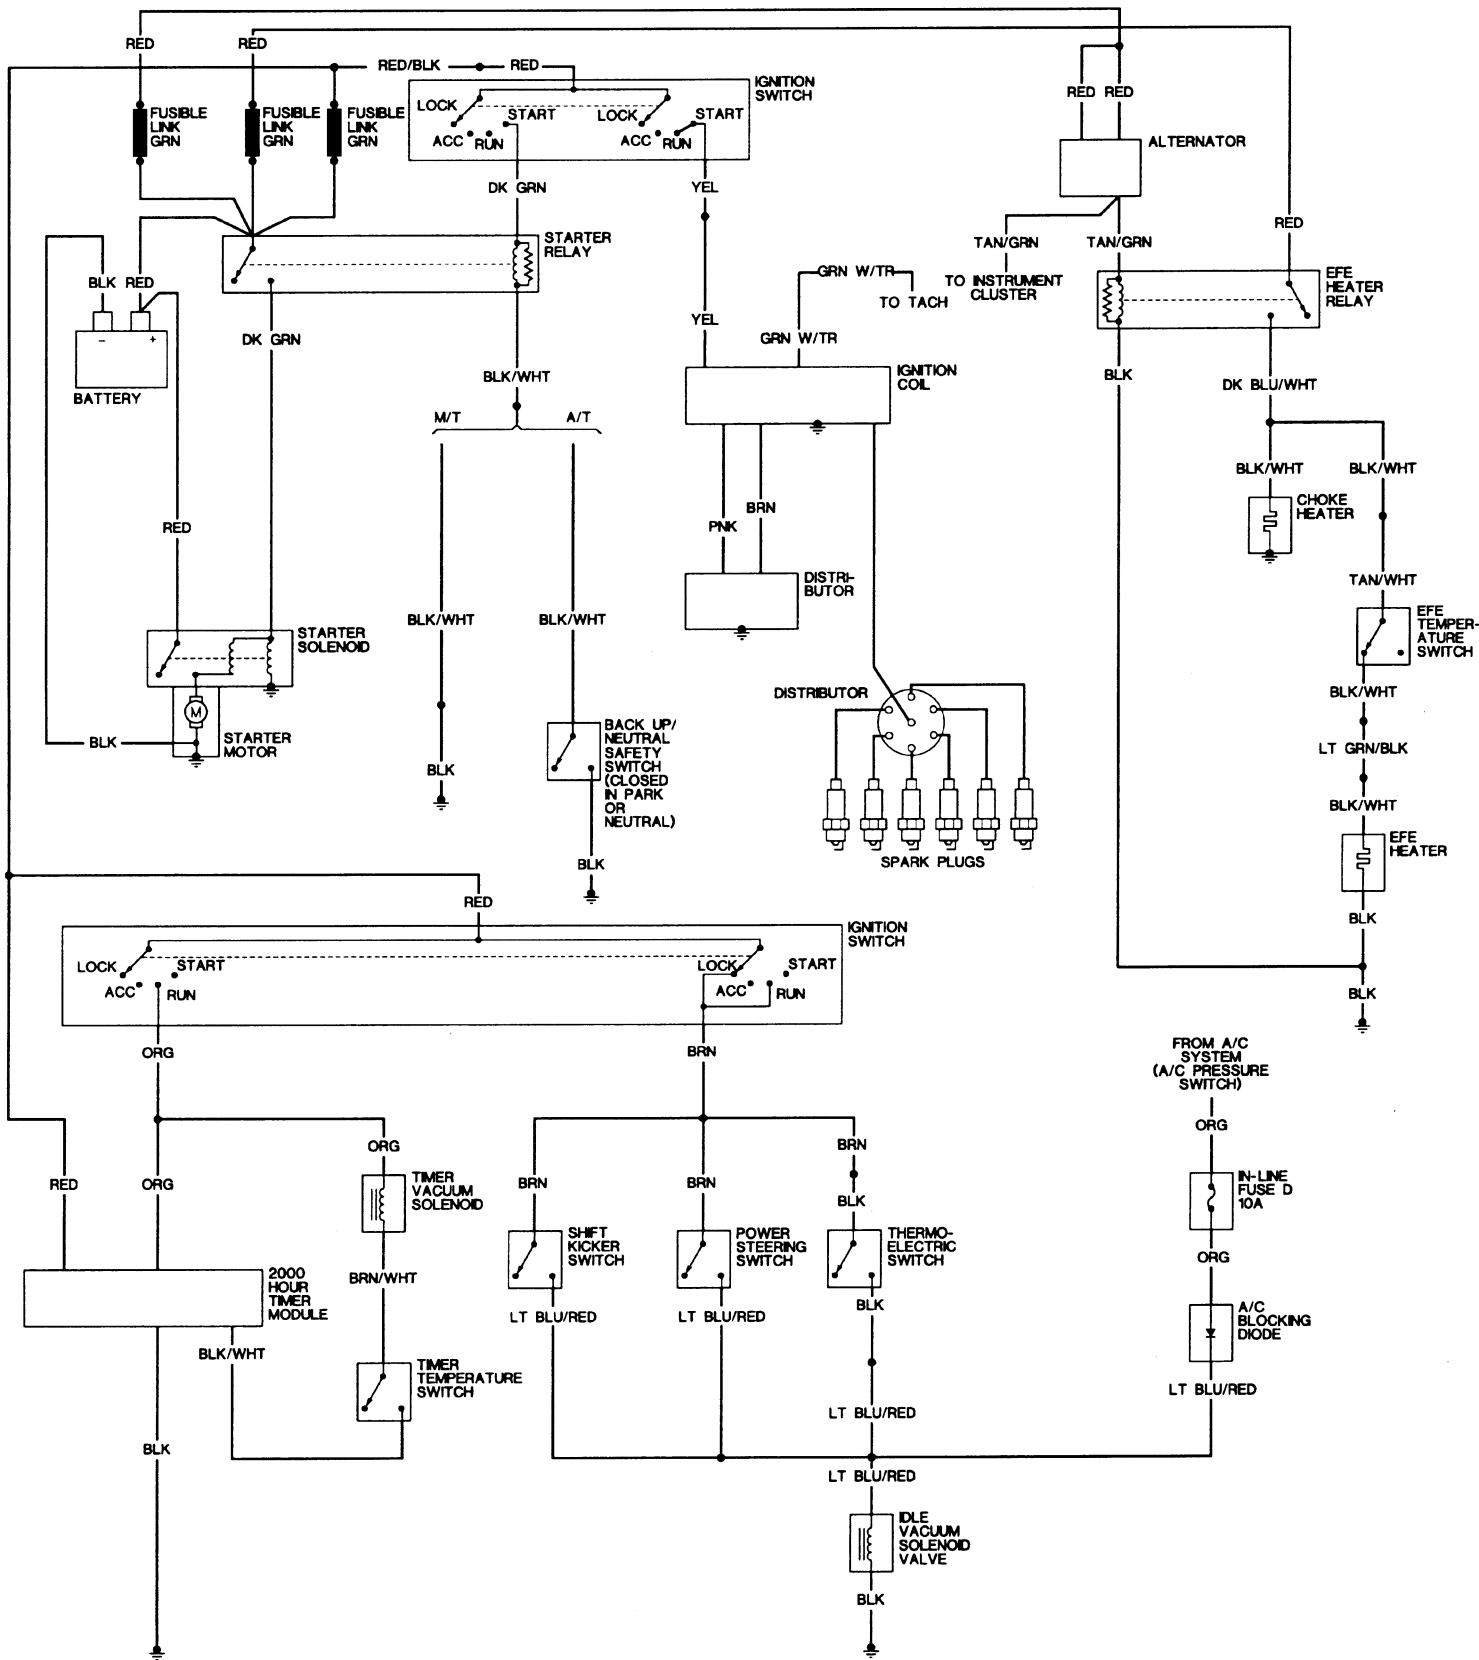

1986 CHEROKEE/COMANCHE/WAGONEER (2.8L) ENGINE SCHEMATIC

DIAGRAM 10