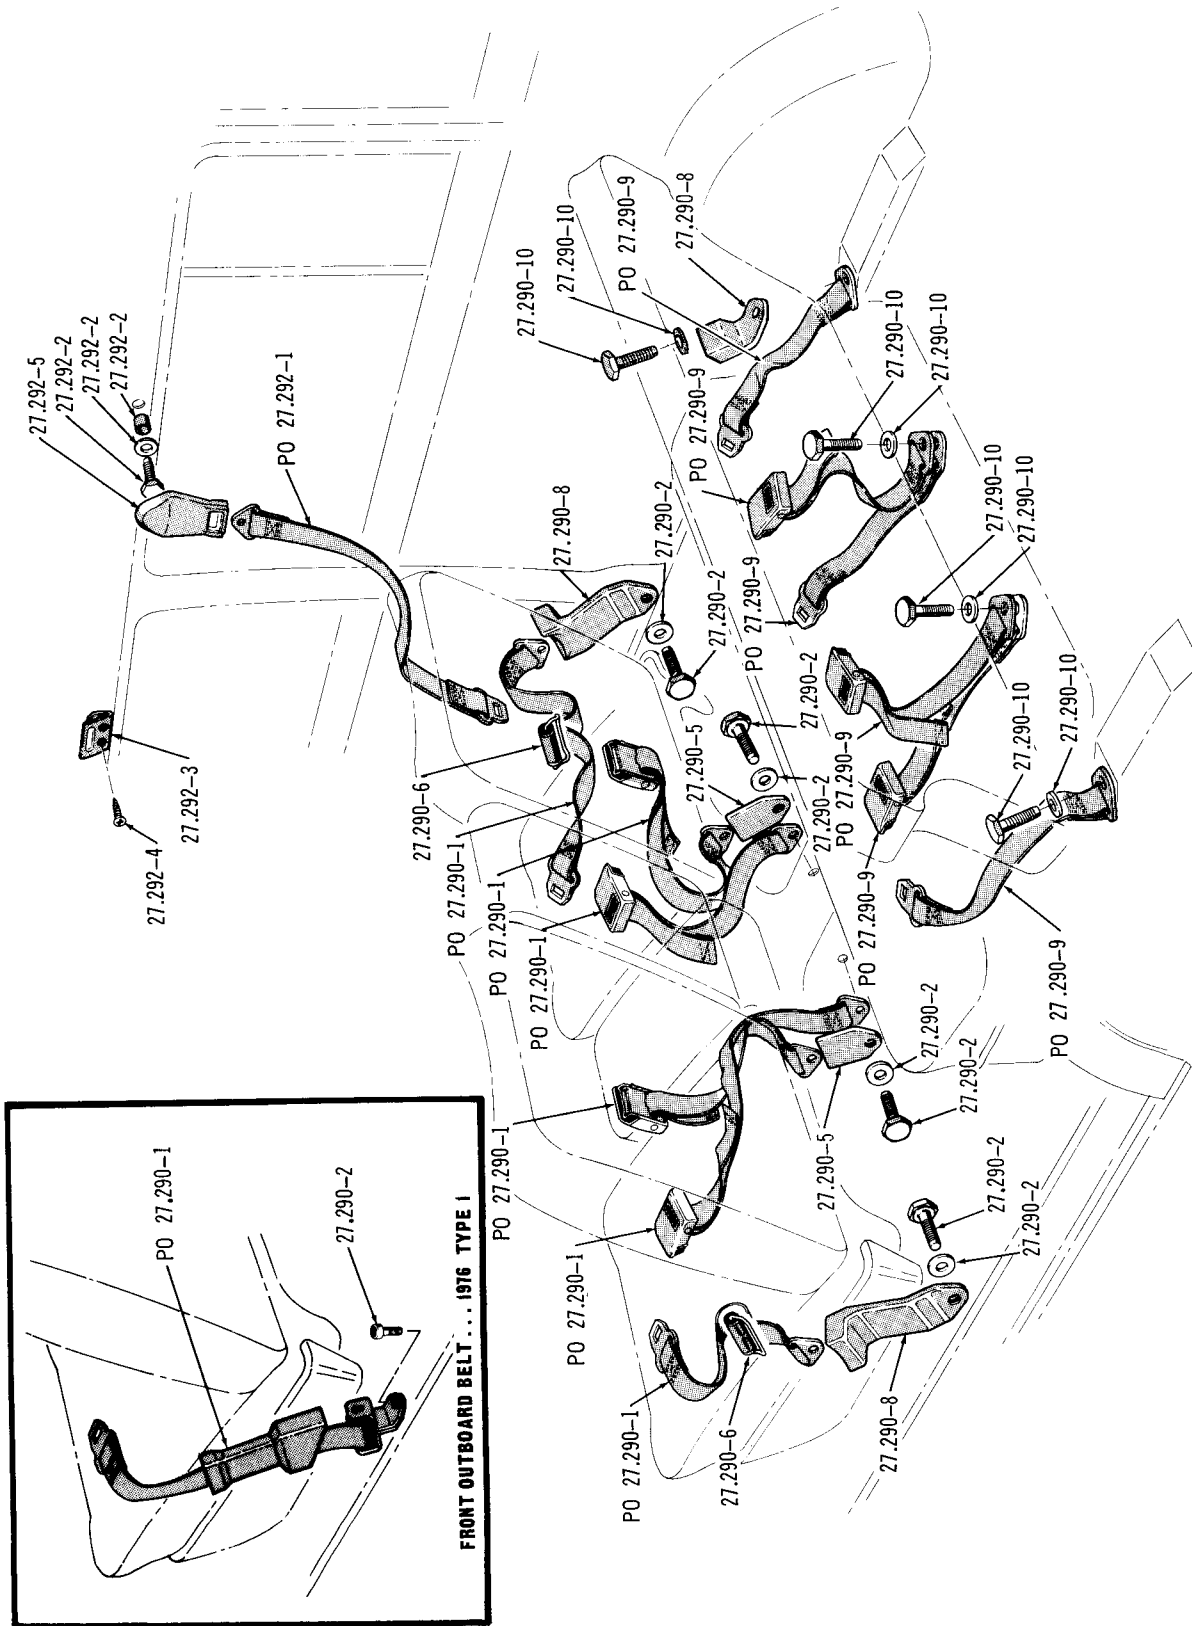

J-5692

SEAT BELTS ... 10-20-40 (1974/1975, 1976 TYPE 1)

SEAT BELTS . . . 1974/1975 80

J-5846

J-5933

J-4263

REAR VIEW MIRROR (GLASS MOUNTED)

REAR VIEW MIRROR (HEADER MOUNTED) . . . 80