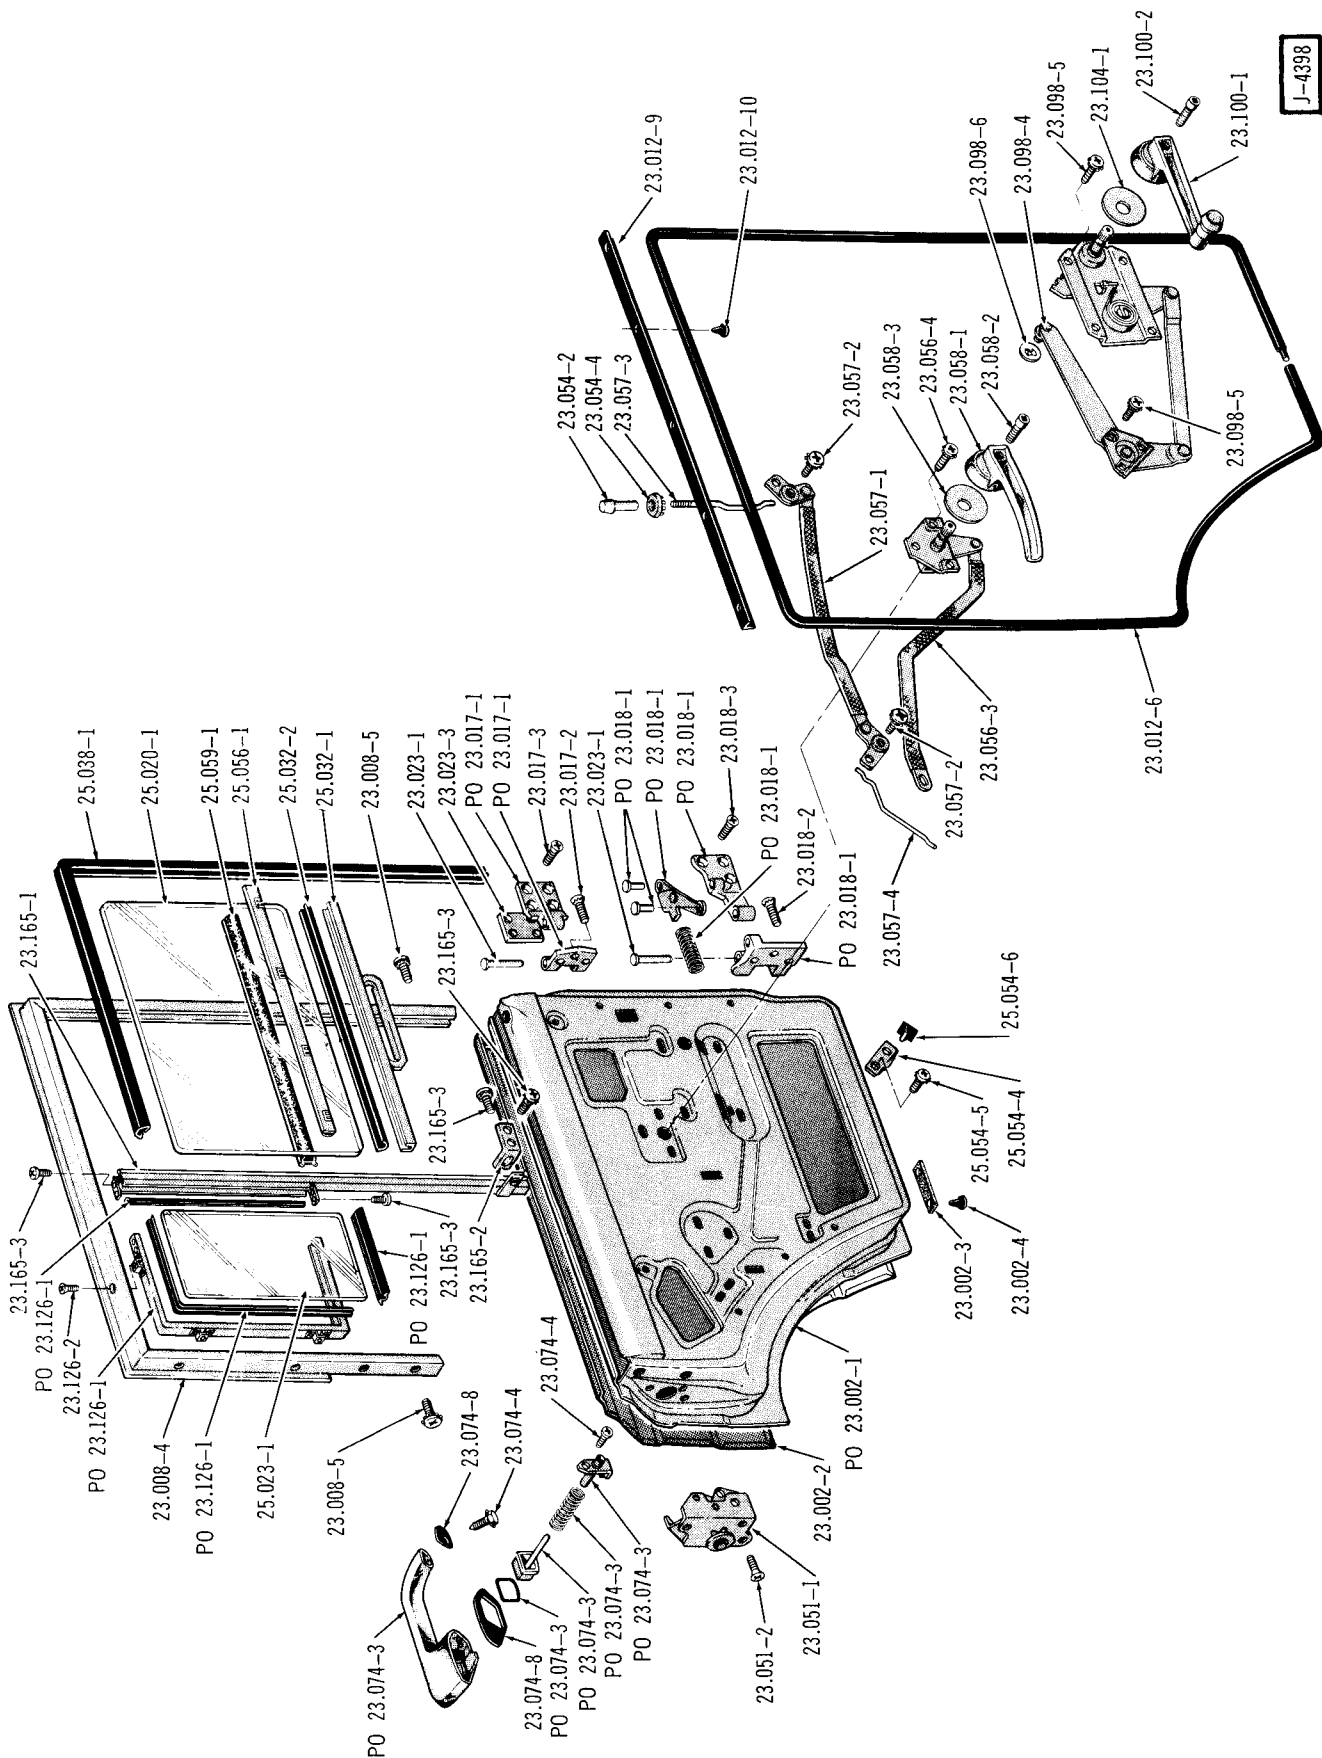

J-4397

FRONT DOOR, HARDWARE, GLASS AND CHANNELS . . . 10-20-40

J 6024

FRONT DOOR HARDWARE AND SEALERS . . . 90 (WITH FULL TOP ENCLOSURE)

J-6025

FRONT DOOR GLASS AND CHANNELS . . . 90 (WITH FULL TOP ENCLOSURE)

REAR DOOR, HARDWARE, GLASS AND CHANNELS . . . 14-15

REAR QUARTER PIVOTING WINDOW ... 16-17

WINDSHIELD ... 1976 80-90

J-4250

STATIONARY WINDSHIELD FOR BOTTOM MOUNTED ELECTRIC WIPERS . . . 1974/1975 80

J-5925

TAILGATE . . . 10

J-5932

ELECTRIC TAILGATE REGULATOR AND WIRING . . . 10

TAILGATE AND ATTACHING PARTS . . . 80

J-5839

TAILGATE AND ATTACHING PARTS . . . 90

J-6042