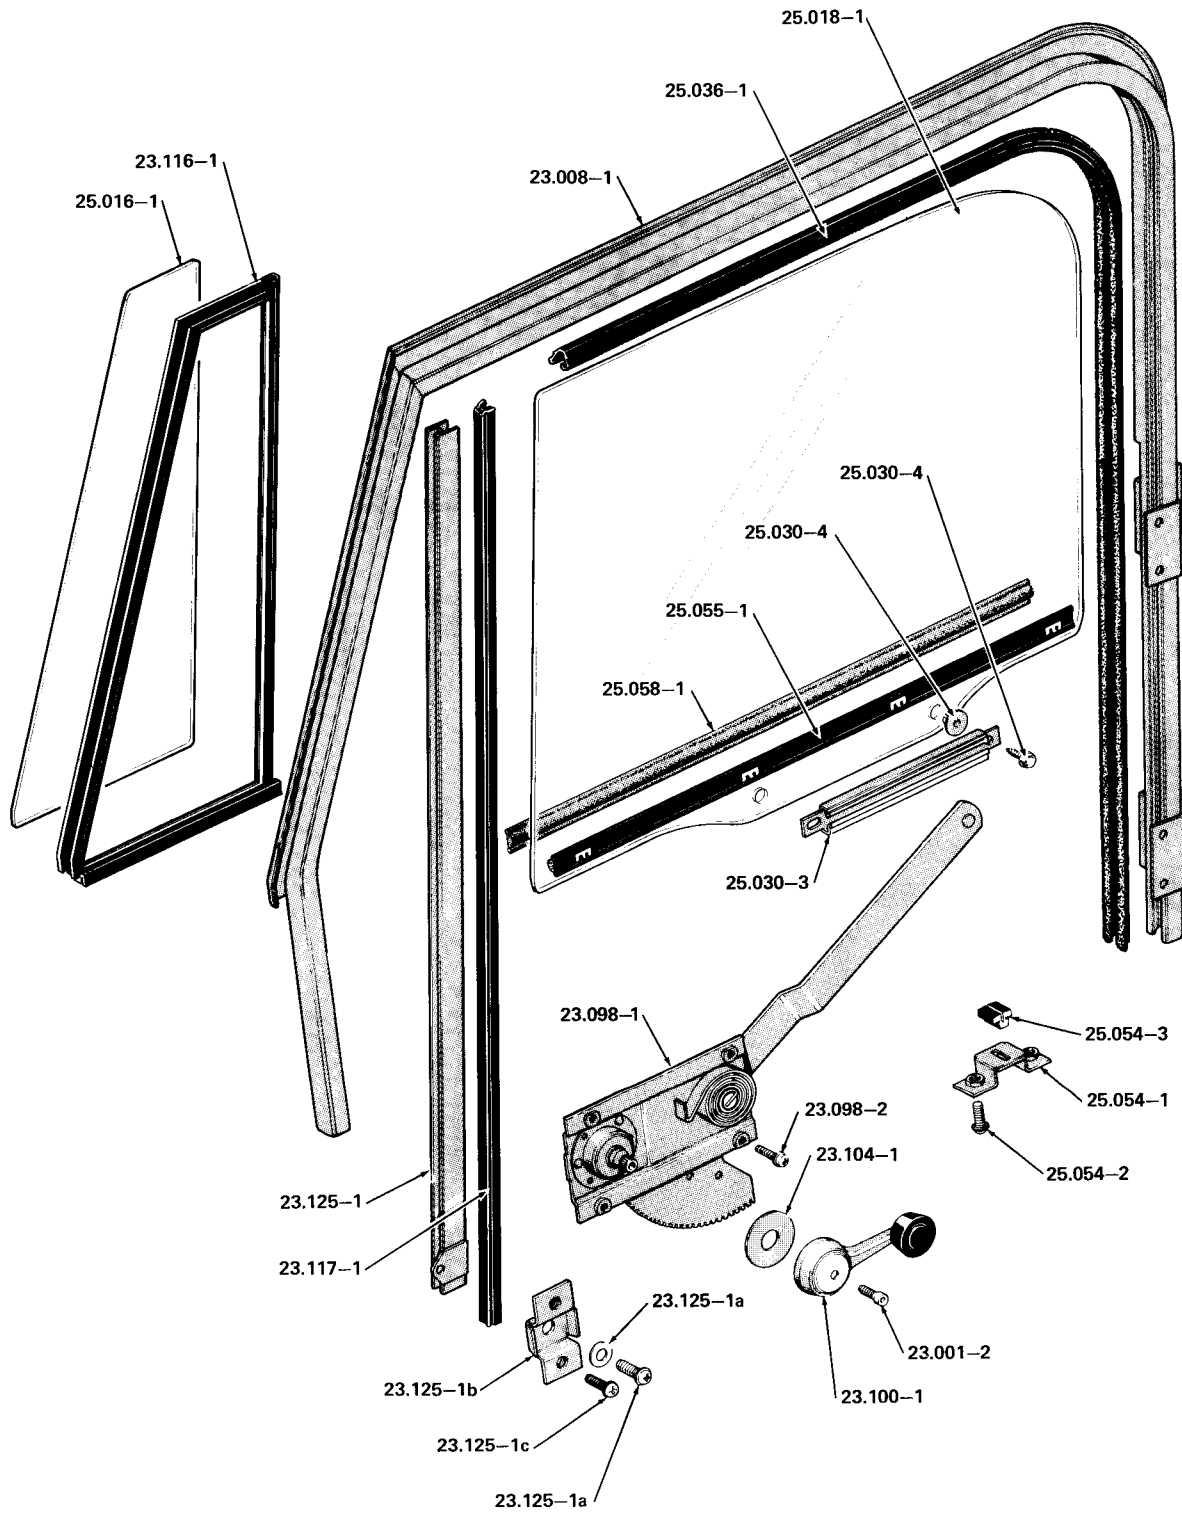

J-4397

FRONT DOOR, HARDWARE, GLASS AND CHANNELS . . . 10-20-40

J 6024

FRONT DOOR HARDWARE AND SEALERS . . . 90 (WITH FULL TOP ENCLOSURE)

J-6025

FRONT DOOR GLASS AND CHANNELS . . . 90 (WITH FULL TOP ENCLOSURE)