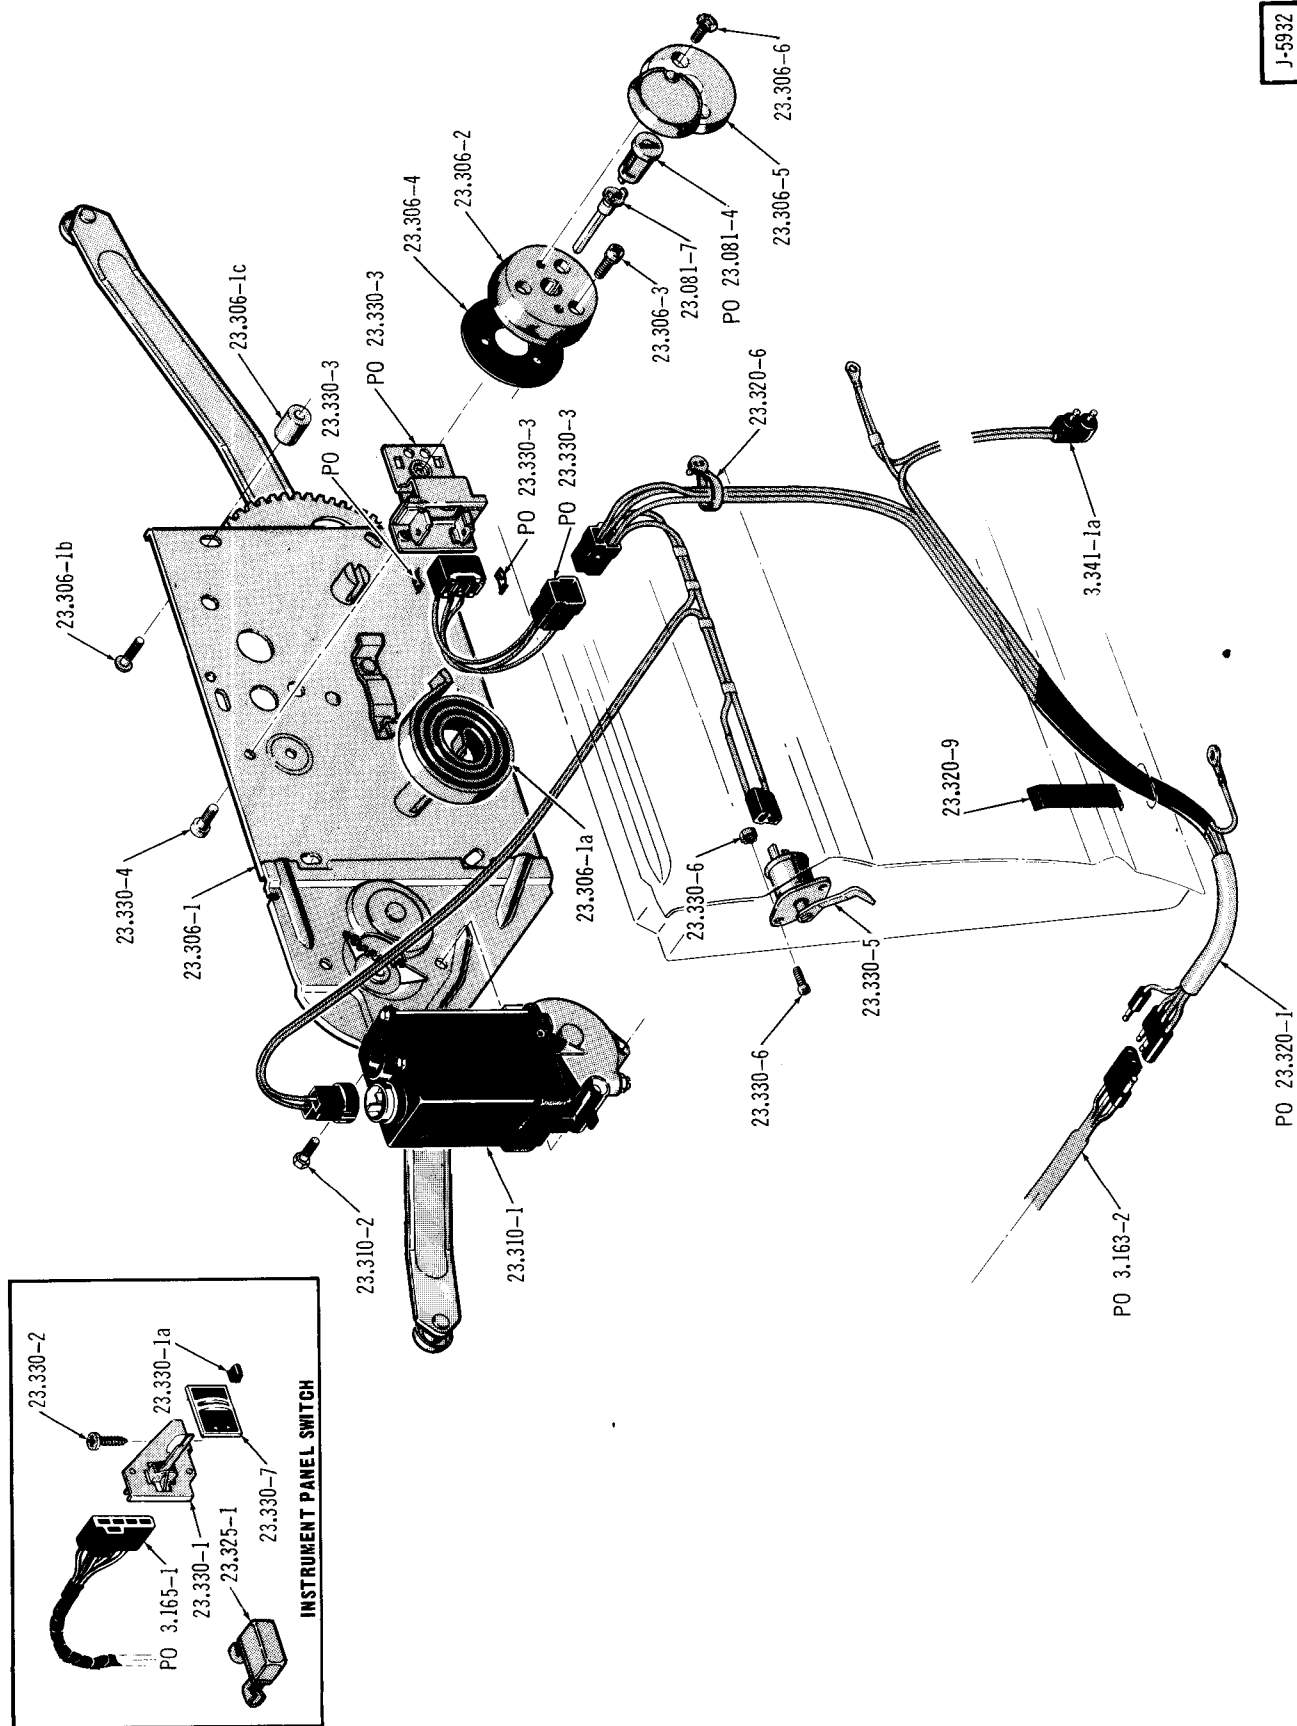

J-4397

FRONT DOOR, HARDWARE, GLASS AND CHANNELS . . . 10-20-40

J 6024

FRONT DOOR HARDWARE AND SEALERS . . . 90 (WITH FULL TOP ENCLOSURE)

J-6025

FRONT DOOR GLASS AND CHANNELS . . . 90 (WITH FULL TOP ENCLOSURE)

REAR DOOR, HARDWARE, GLASS AND CHANNELS . . . 14-15

REAR QUARTER PIVOTING WINDOW ... 16-17

WINDSHIELD ... 1976 80-90

J-4250

STATIONARY WINDSHIELD FOR BOTTOM MOUNTED ELECTRIC WIPERS . . . 1974/1975 80

J-5925

TAILGATE . . . 10

J-5932

ELECTRIC TAILGATE REGULATOR AND WIRING . . . 10

TAILGATE AND ATTACHING PARTS . . . 80

J-5839

TAILGATE AND ATTACHING PARTS . . . 90

J-6042