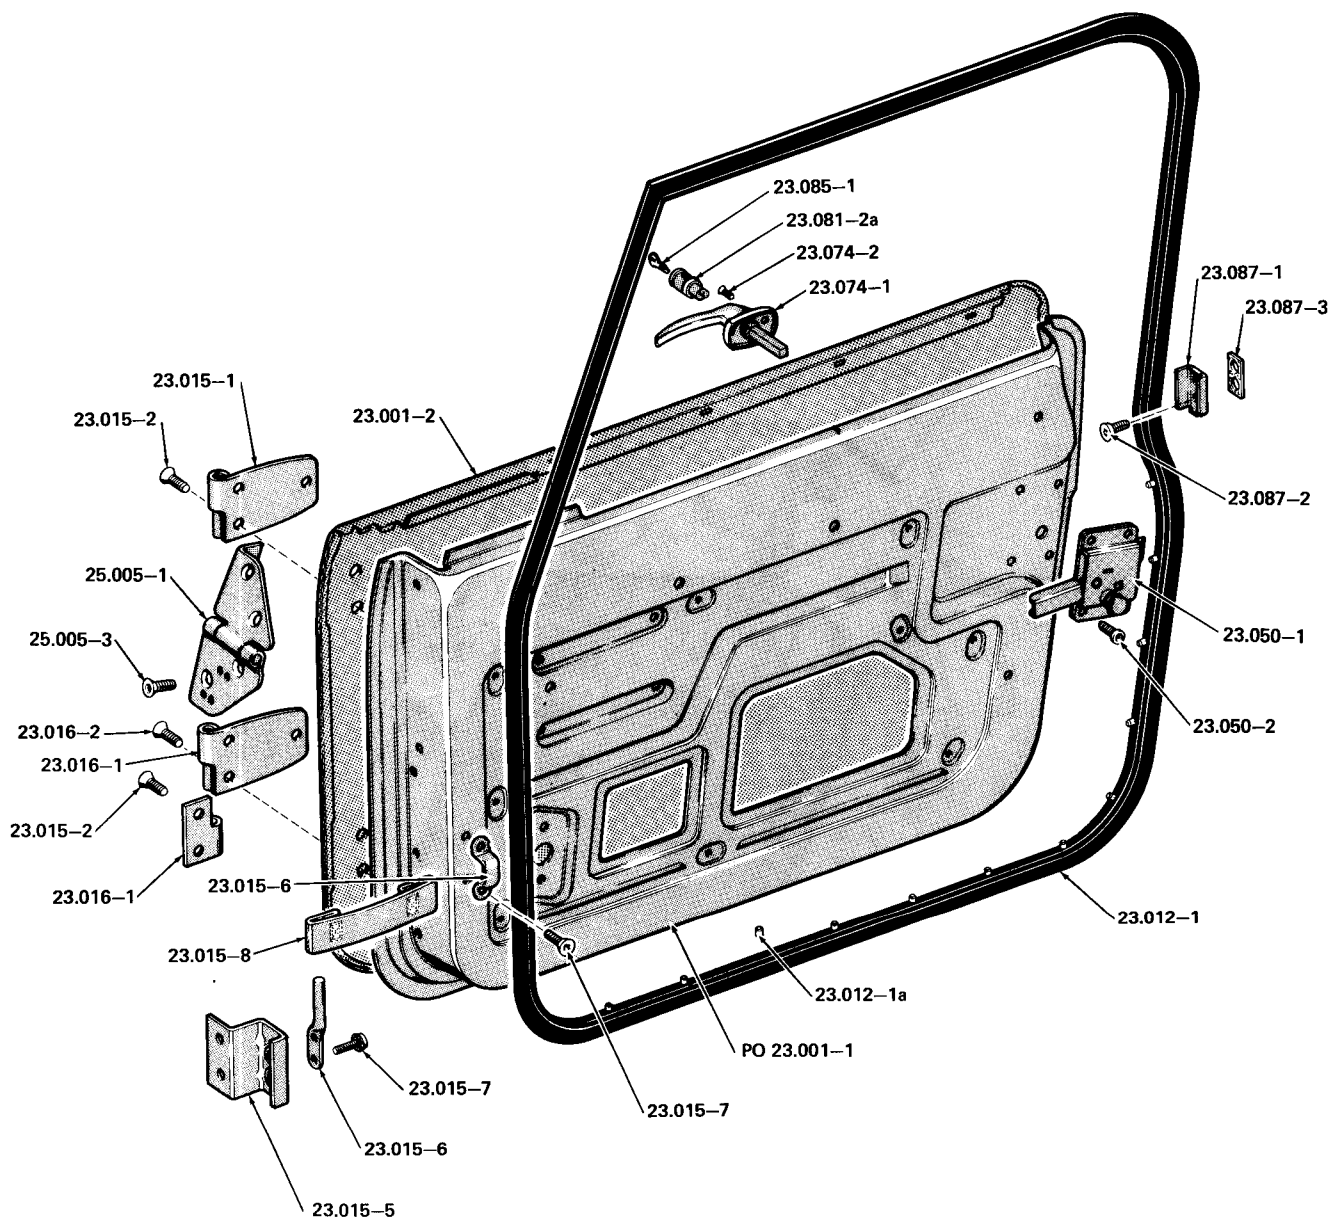

J-4397

FRONT DOOR, HARDWARE, GLASS AND CHANNELS . . . 10-20-40

J 6024

FRONT DOOR HARDWARE AND SEALERS . . . 90 (WITH FULL TOP ENCLOSURE)

J-6025

FRONT DOOR GLASS AND CHANNELS . . . 90 (WITH FULL TOP ENCLOSURE)