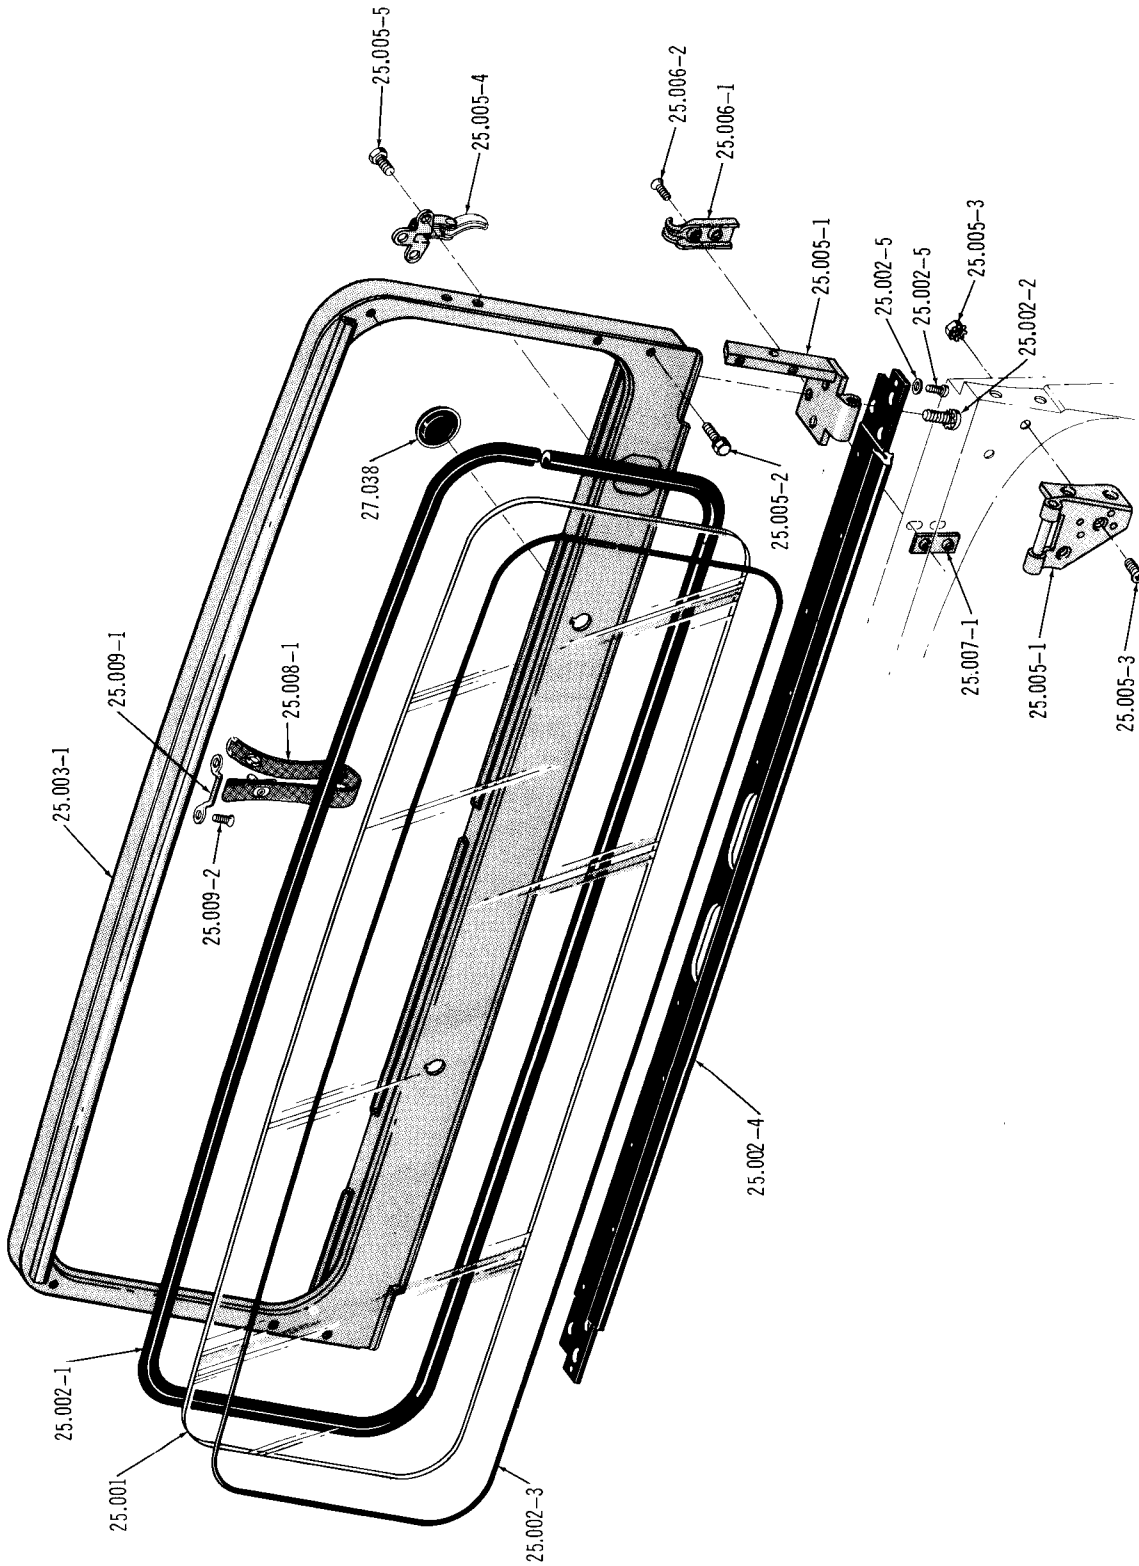

J-4397

FRONT DOOR, HARDWARE, GLASS AND CHANNELS . . . 10-20-40

J 6024

FRONT DOOR HARDWARE AND SEALERS . . . 90 (WITH FULL TOP ENCLOSURE)

J-6025

FRONT DOOR GLASS AND CHANNELS . . . 90 (WITH FULL TOP ENCLOSURE)

REAR DOOR, HARDWARE, GLASS AND CHANNELS . . . 14-15

REAR QUARTER PIVOTING WINDOW ... 16-17

WINDSHIELD ... 1976 80-90

J-4250

STATIONARY WINDSHIELD FOR BOTTOM MOUNTED ELECTRIC WIPERS . . . 1974/1975 80

J-5925

TAILGATE . . . 10

J-5932

ELECTRIC TAILGATE REGULATOR AND WIRING . . . 10

TAILGATE AND ATTACHING PARTS . . . 80

J-5839

TAILGATE AND ATTACHING PARTS . . . 90

J-6042