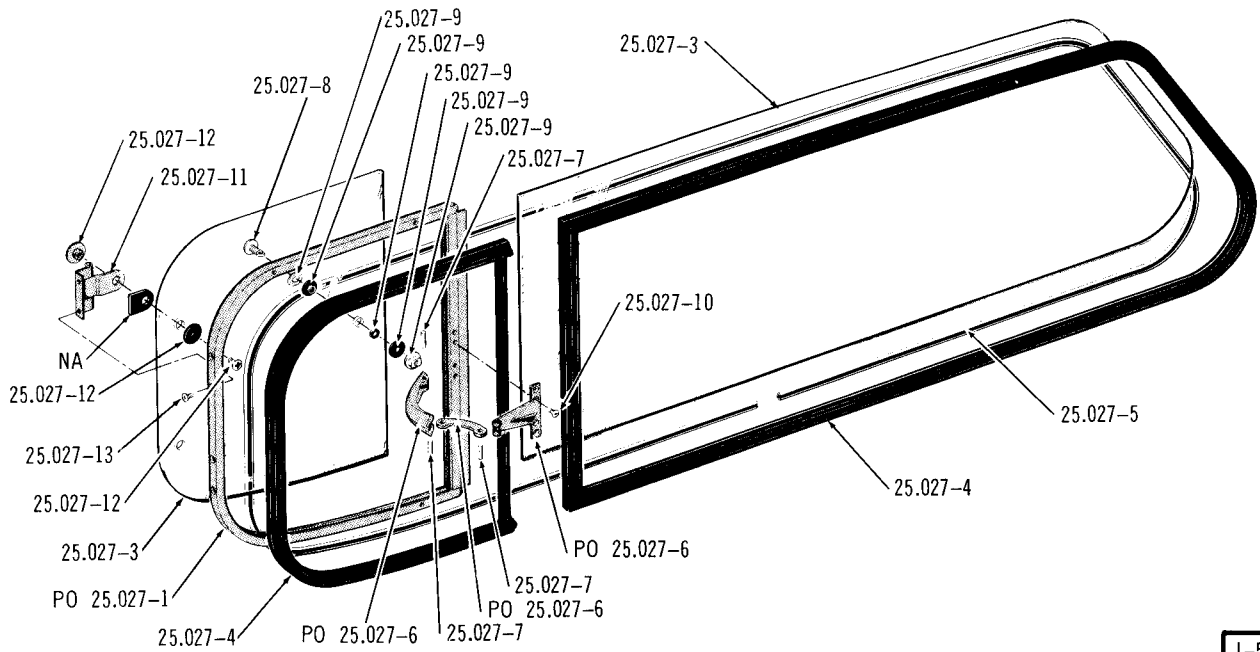

REAR QUARTER PIVOTING WINDOW ... 16-17