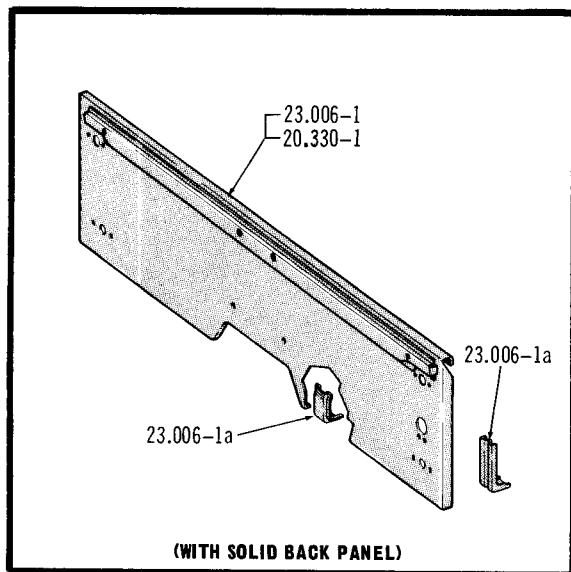

TAILGATE AND ATTACHING PARTS . . . 80

J-5839