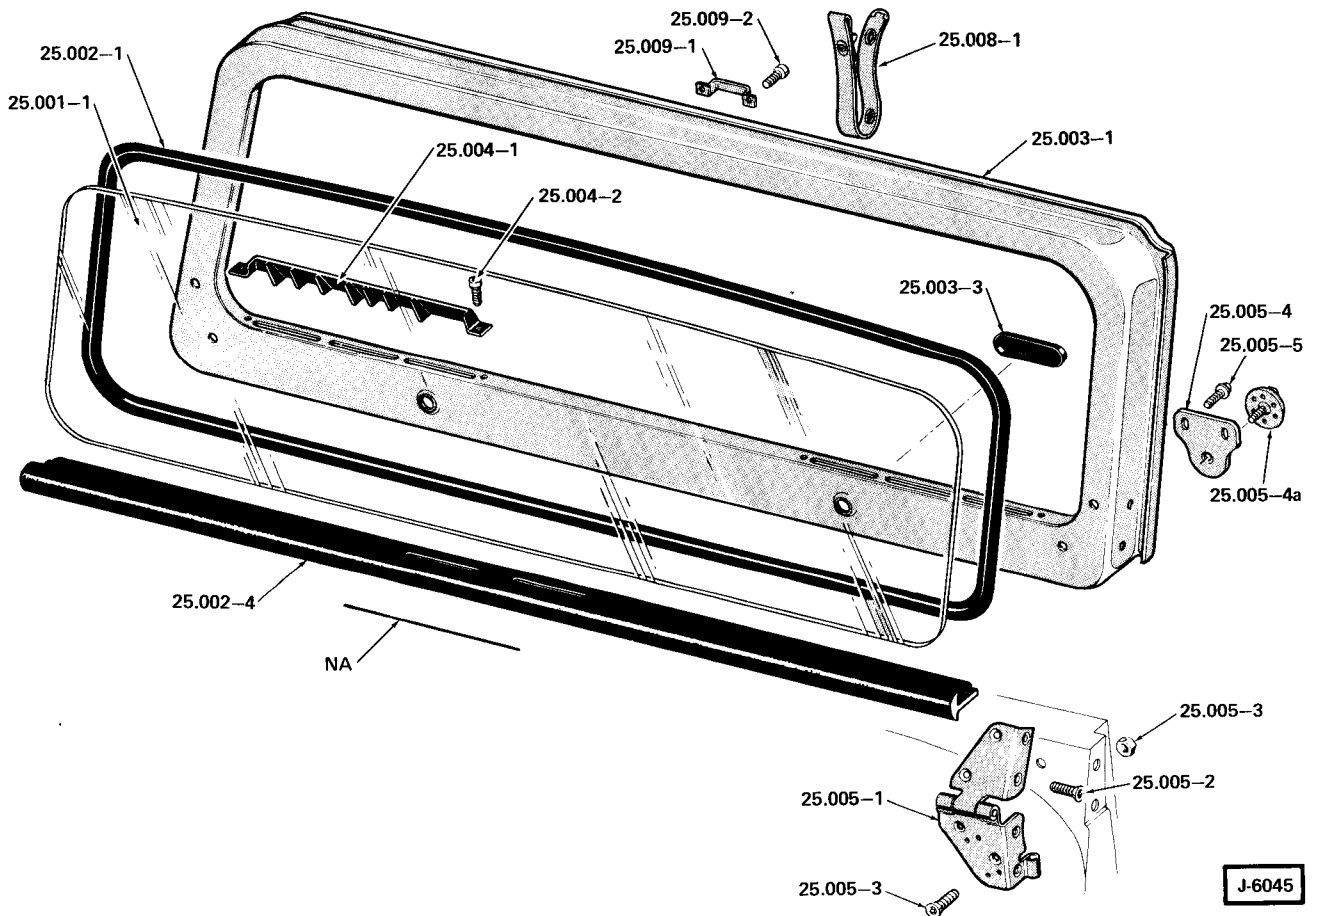

WINDSHIELD ... 1976 80-90