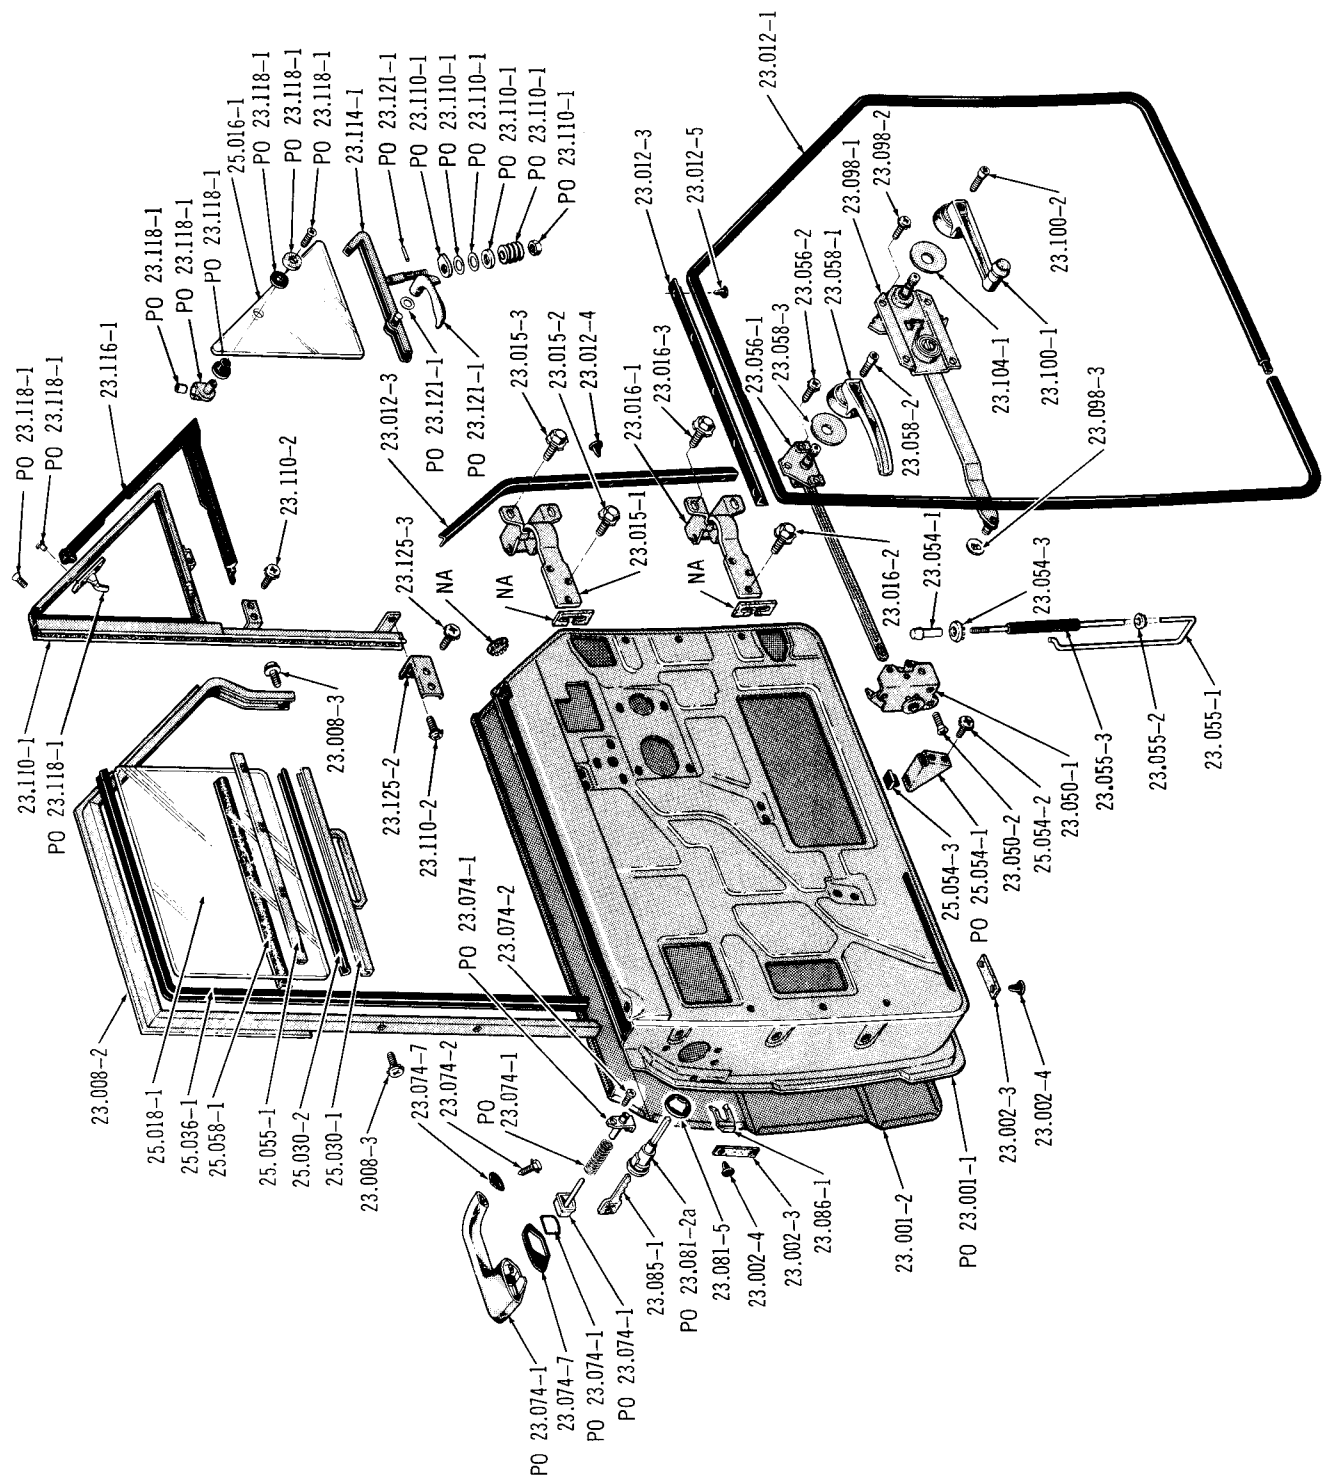

J-4397

FRONT DOOR, HARDWARE, GLASS AND CHANNELS . . . 10-20-40

J 6024

FRONT DOOR HARDWARE AND SEALERS . . . 90 (WITH FULL TOP ENCLOSURE)

J-6025

FRONT DOOR GLASS AND CHANNELS . . . 90 (WITH FULL TOP ENCLOSURE)

TAILGATE . . . 10

J-5932

ELECTRIC TAILGATE REGULATOR AND WIRING . . . 10

TAILGATE AND ATTACHING PARTS . . . 80

J-5839

TAILGATE AND ATTACHING PARTS . . . 90

J-6042