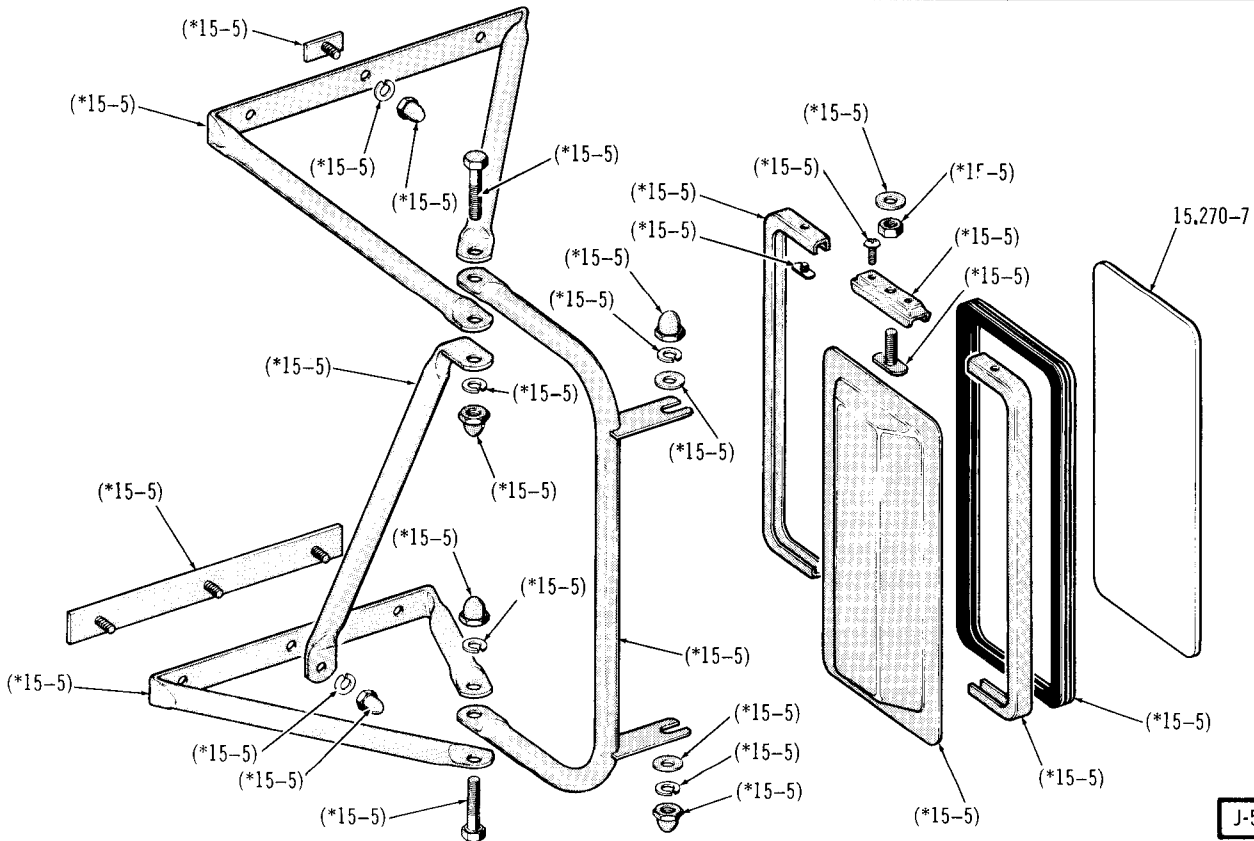

J-5816

LUGGAGE RACK . . . 10

SIDE MOUNTED REAR VIEW MIRROR . . . 10-20-40 (STANDARD)

J-5966

SIDE MOUNTED REMOTE REAR VIEW MIRROR . . . 10-20-40

J-5947

J-5987

SIDE MOUNTED REAR VIEW MIRROR (BELOW EYE LEVEL) . . . 10-20-40 (6 1/2 X 9 1/2)

SIDE MOUNTED REAR VIEW MIRROR . . . 20-40 CAMPER (TYPE 1)

J-5988

SIDE MOUNTED REAR VIEW MIRROR . . . 20-40 CAMPER (TYPE 2)

J-5989

RADIO AND SPEAKER MOUNTING (MONAURAL) . . . 10-20-40

J-5980

RADIO AND SPEAKER MOUNTING (IN DASH) . . . 1974/1975 80