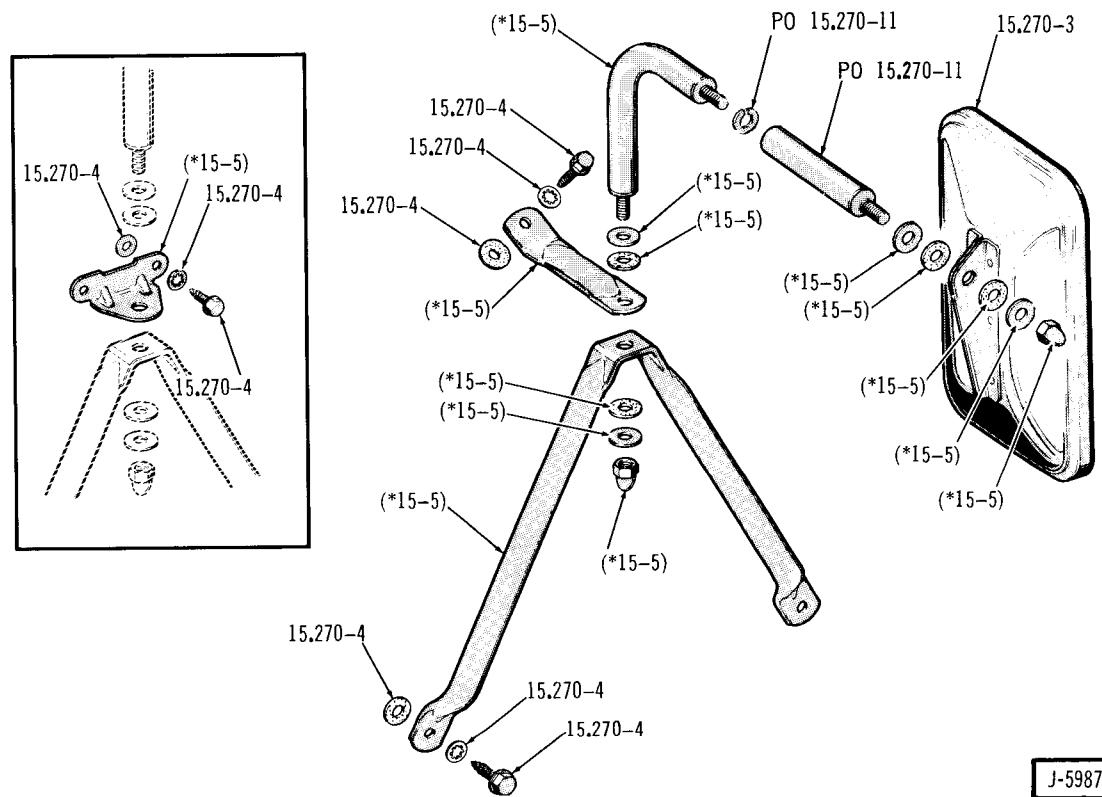

J-5816

LUGGAGE RACK . . . 10

SIDE MOUNTED REAR VIEW MIRROR . . . 10-20-40 (STANDARD)

J-5966

SIDE MOUNTED REMOTE REAR VIEW MIRROR . . . 10-20-40

J-5947

J-5987

SIDE MOUNTED REAR VIEW MIRROR (BELOW EYE LEVEL) . . . 10-20-40 (6 1/2 X 9 1/2)

SIDE MOUNTED REAR VIEW MIRROR . . . 20-40 CAMPER (TYPE 1)

J-5988

SIDE MOUNTED REAR VIEW MIRROR . . . 20-40 CAMPER (TYPE 2)

J-5989

RADIO AND SPEAKER MOUNTING (MONAURAL) . . . 10-20-40

J-5980

RADIO AND SPEAKER MOUNTING (IN DASH) . . . 1974/1975 80