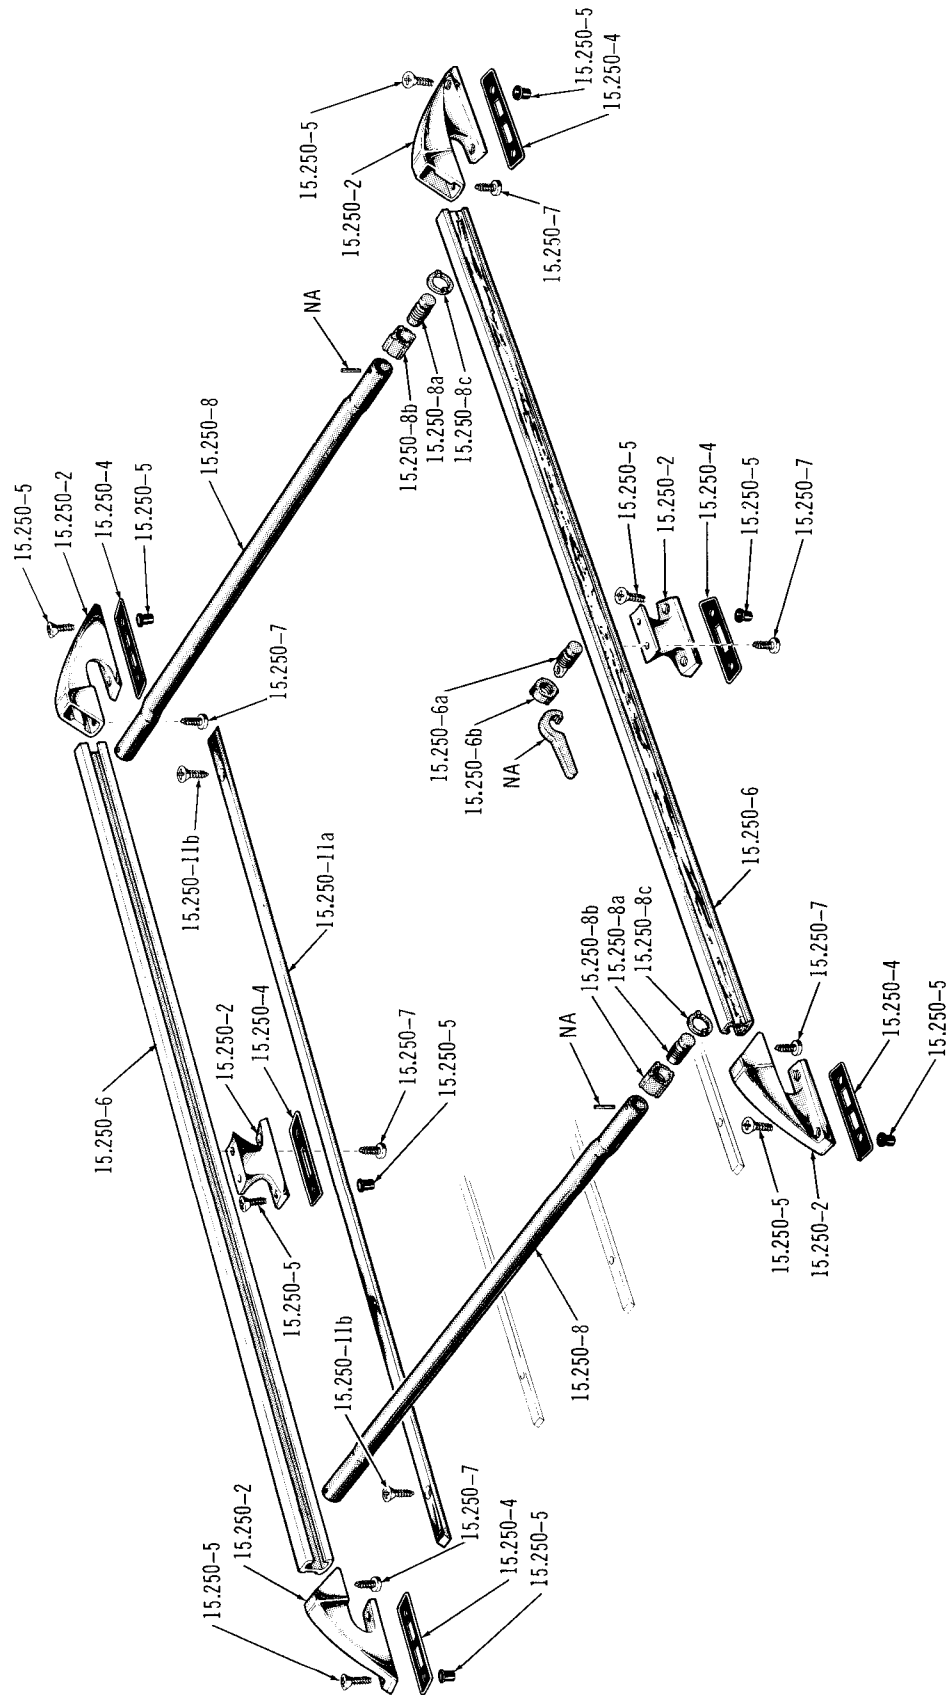

J-5816

LUGGAGE RACK . . . 10

SIDE MOUNTED REAR VIEW MIRROR . . . 10-20-40 (STANDARD)

J-5966

SIDE MOUNTED REMOTE REAR VIEW MIRROR . . . 10-20-40

J-5947

J-5987

SIDE MOUNTED REAR VIEW MIRROR (BELOW EYE LEVEL) . . . 10-20-40 (6 1/2 X 9 1/2)

SIDE MOUNTED REAR VIEW MIRROR . . . 20-40 CAMPER (TYPE 1)

J-5988

SIDE MOUNTED REAR VIEW MIRROR . . . 20-40 CAMPER (TYPE 2)

J-5989

RADIO AND SPEAKER MOUNTING (MONAURAL) . . . 10-20-40

J-5980

RADIO AND SPEAKER MOUNTING (IN DASH) . . . 1974/1975 80