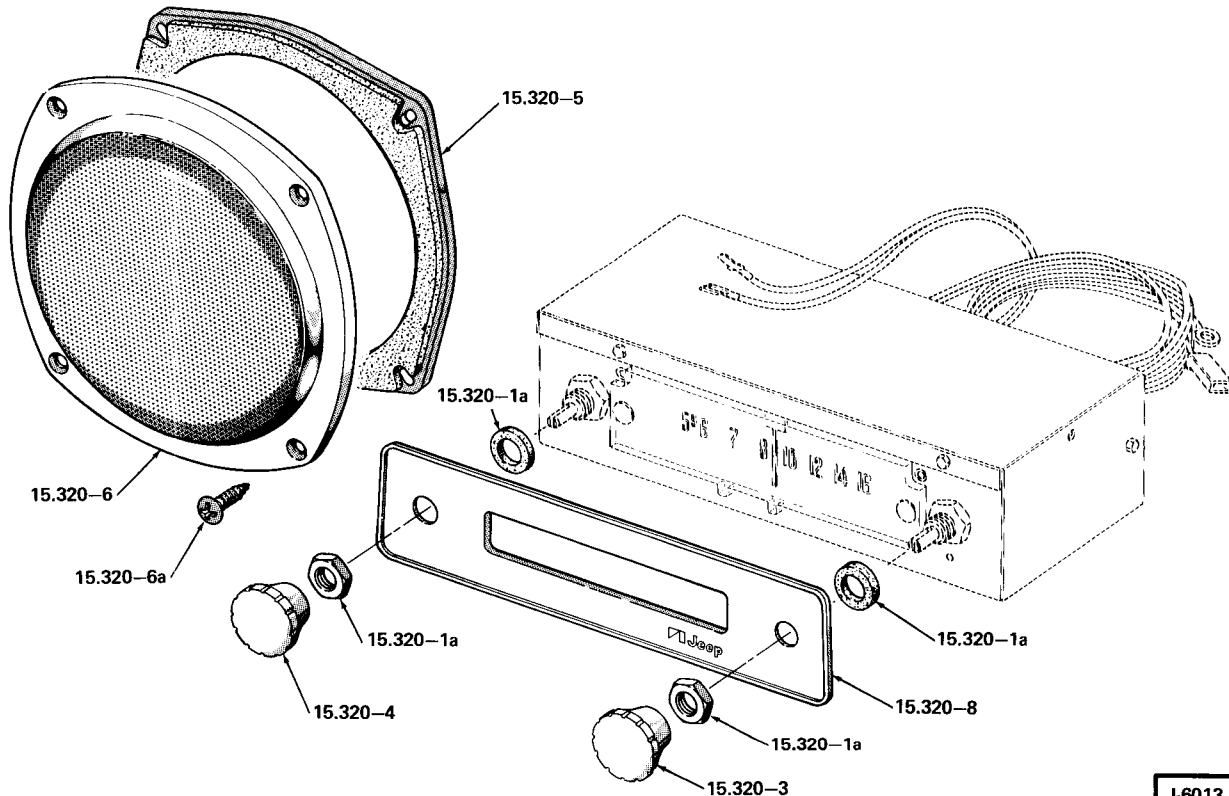

SIDE MOUNTED REAR VIEW MIRROR . . . 20-40 CAMPER (TYPE 1)

J-5988

SIDE MOUNTED REAR VIEW MIRROR . . . 20-40 CAMPER (TYPE 2)

J-5989

RADIO AND SPEAKER MOUNTING (MONAURAL) . . . 10-20-40

J-5980

RADIO AND SPEAKER MOUNTING (IN DASH) . . . 1974/1975 80