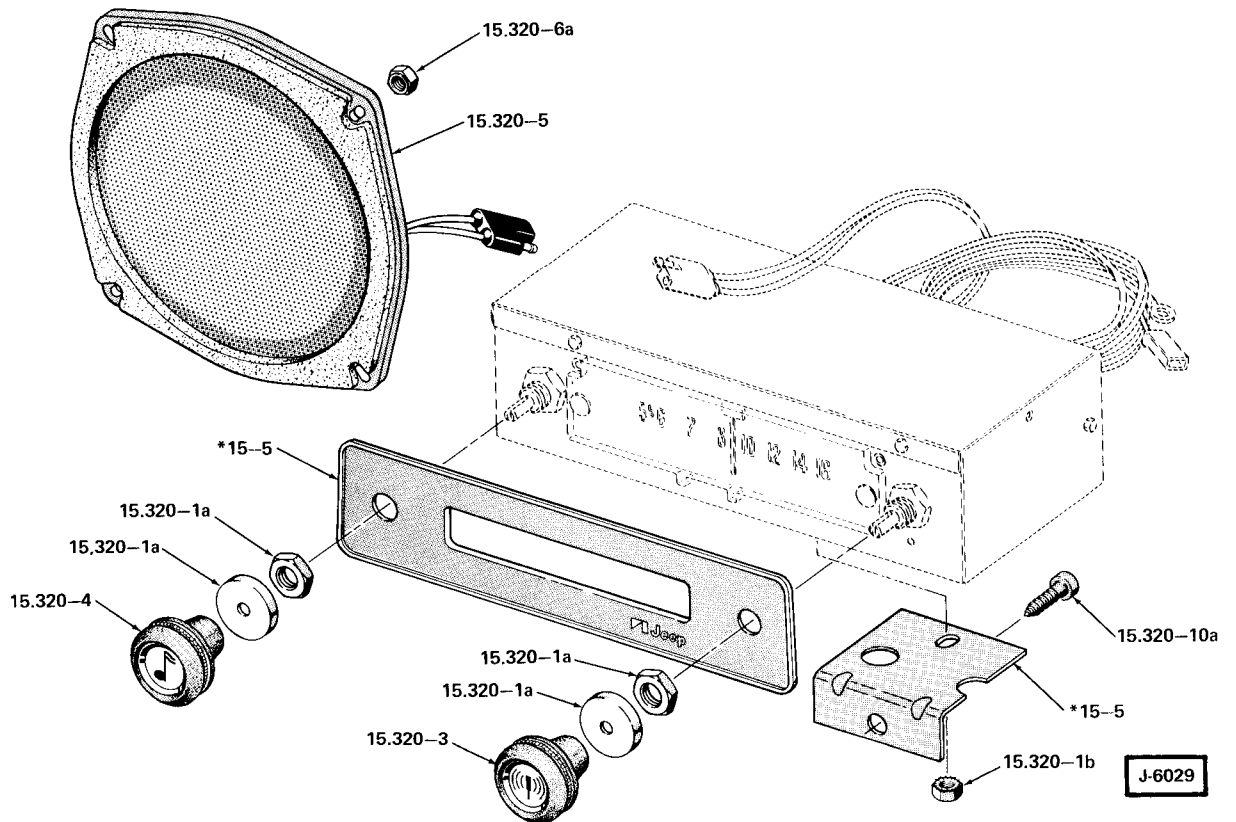

J-6029

RADIO AND SPEAKER MOUNTING . . . 1976 80-90