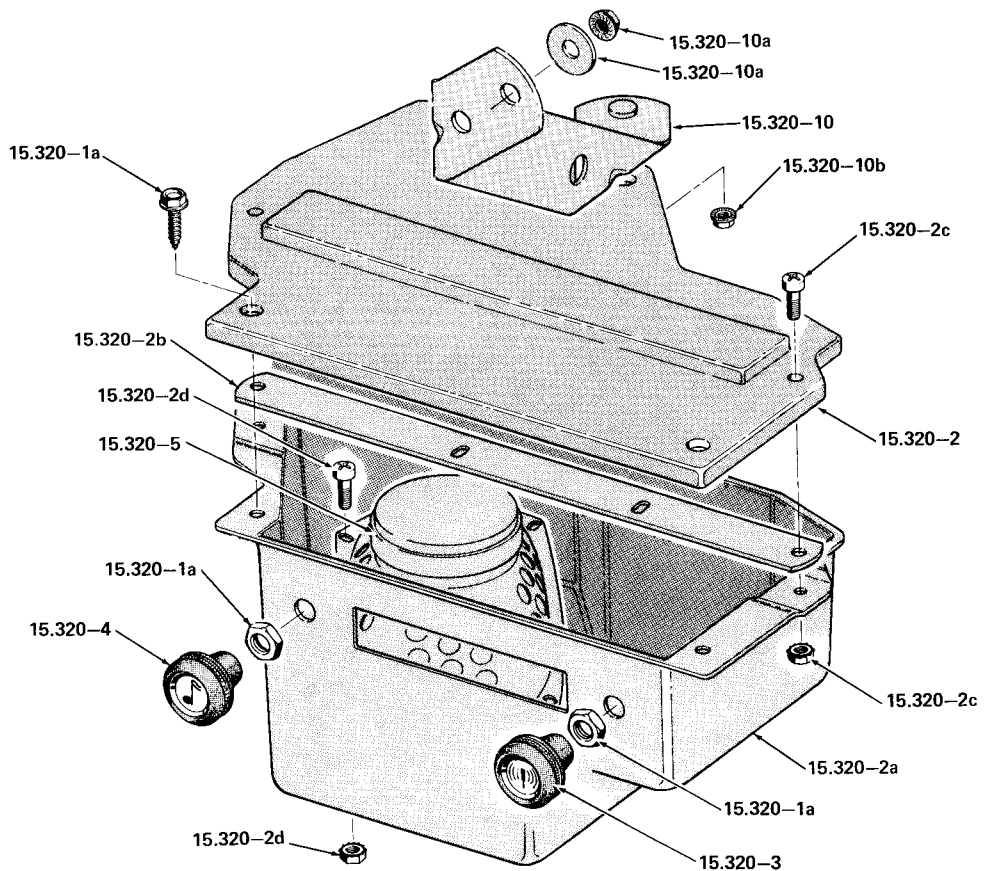

J-6011

RADIO AND SPEAKER MOUNTING (UNDER DASH) . . . 1975 80