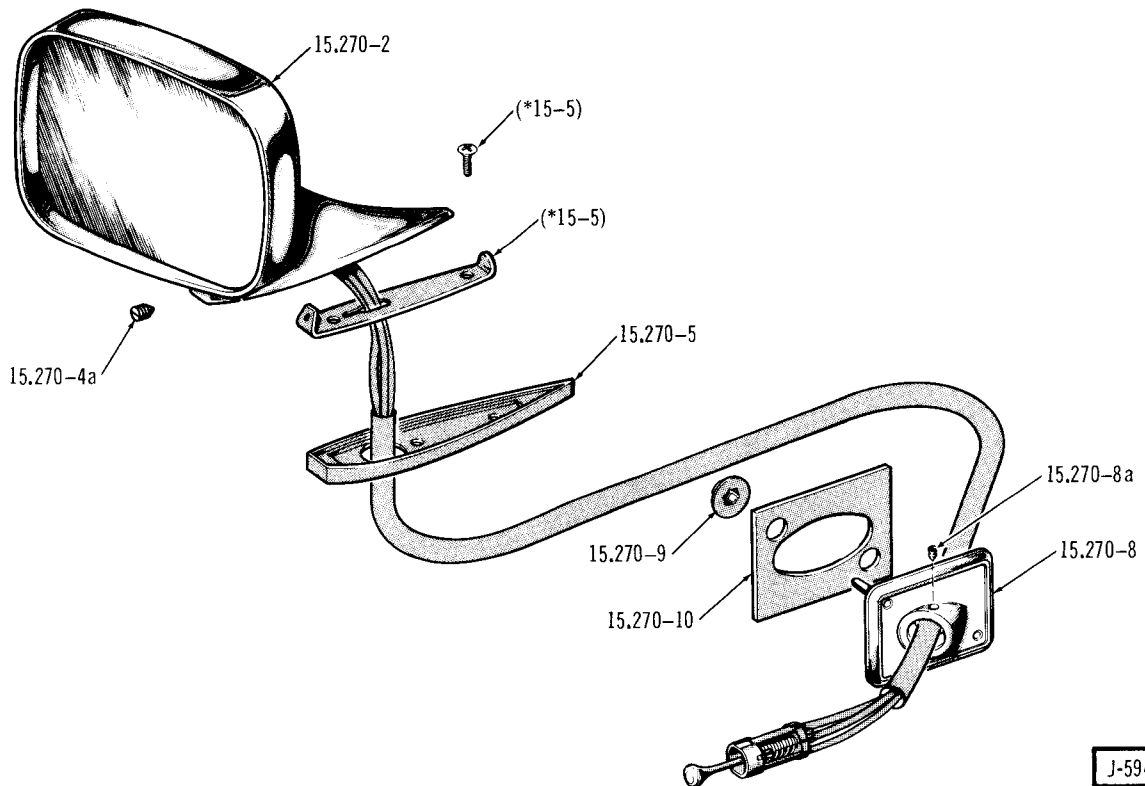

J-5816

LUGGAGE RACK . . . 10

SIDE MOUNTED REAR VIEW MIRROR . . . 10-20-40 (STANDARD)

J-5966

SIDE MOUNTED REMOTE REAR VIEW MIRROR . . . 10-20-40

J-5947

J-5987

SIDE MOUNTED REAR VIEW MIRROR (BELOW EYE LEVEL) . . . 10-20-40 (6 1/2 X 9 1/2)

SIDE MOUNTED REAR VIEW MIRROR . . . 20-40 CAMPER (TYPE 1)

J-5988

SIDE MOUNTED REAR VIEW MIRROR . . . 20-40 CAMPER (TYPE 2)

J-5989

RADIO AND SPEAKER MOUNTING (MONAURAL) . . . 10-20-40

J-5980

RADIO AND SPEAKER MOUNTING (IN DASH) . . . 1974/1975 80