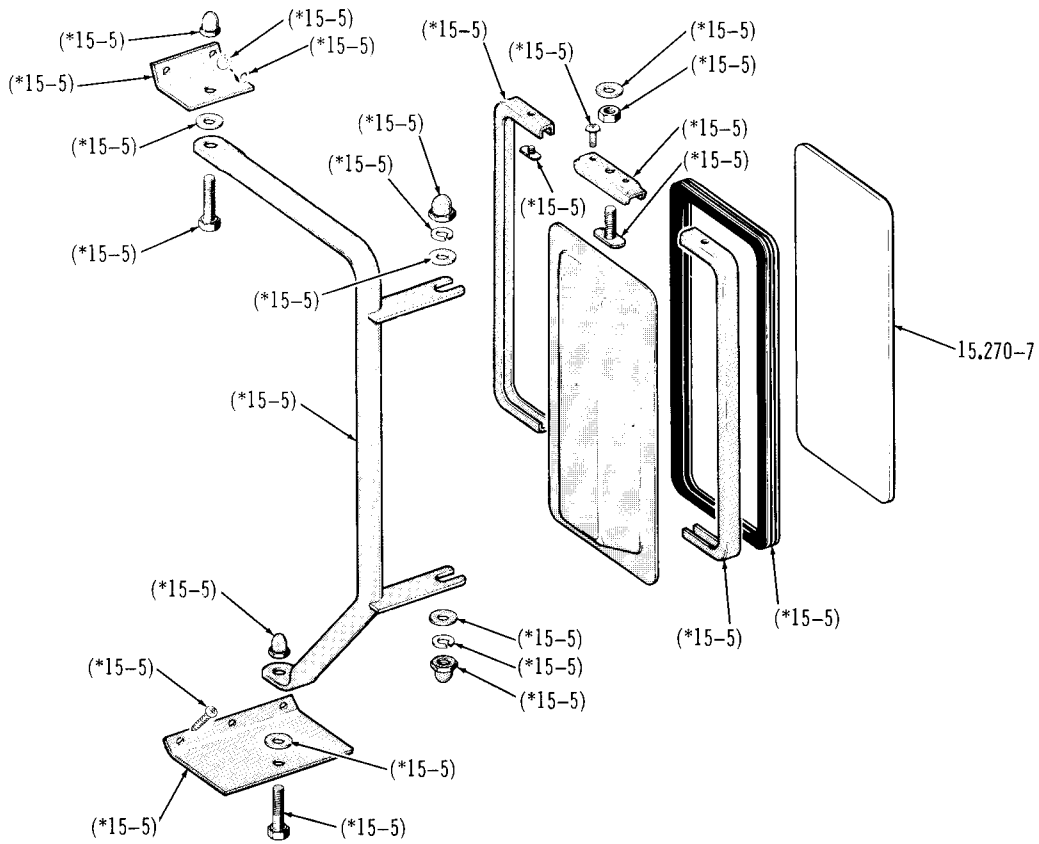

J-5816

LUGGAGE RACK . . . 10

SIDE MOUNTED REAR VIEW MIRROR . . . 10-20-40 (STANDARD)

J-5966

SIDE MOUNTED REMOTE REAR VIEW MIRROR . . . 10-20-40

J-5947

J-5987

SIDE MOUNTED REAR VIEW MIRROR (BELOW EYE LEVEL) . . . 10-20-40 (6 1/2 X 9 1/2)

SIDE MOUNTED REAR VIEW MIRROR . . . 20-40 CAMPER (TYPE 1)

J-5988

SIDE MOUNTED REAR VIEW MIRROR . . . 20-40 CAMPER (TYPE 2)

J-5989

RADIO AND SPEAKER MOUNTING (MONAURAL) . . . 10-20-40

J-5980

RADIO AND SPEAKER MOUNTING (IN DASH) . . . 1974/1975 80