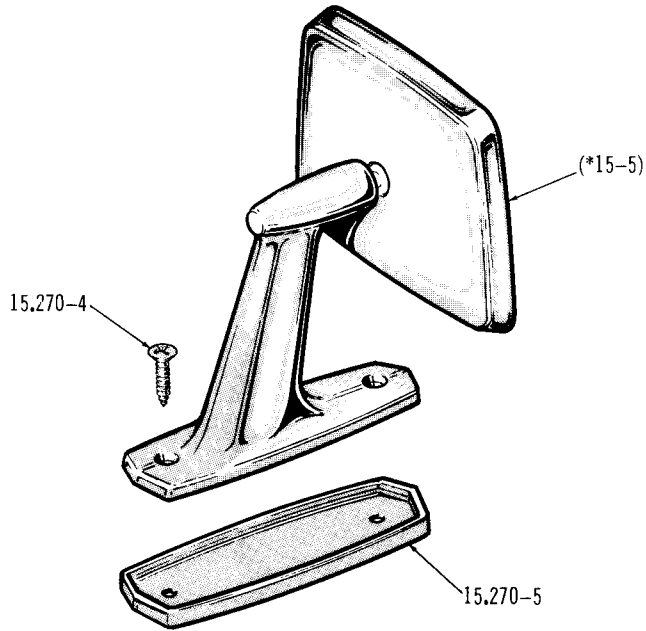

J-5816

LUGGAGE RACK . . . 10

SIDE MOUNTED REAR VIEW MIRROR . . . 10-20-40 (STANDARD)

J-5966

SIDE MOUNTED REMOTE REAR VIEW MIRROR . . . 10-20-40

J-5947

J-5987

SIDE MOUNTED REAR VIEW MIRROR (BELOW EYE LEVEL) . . . 10-20-40 (6 1/2 X 9 1/2)

SIDE MOUNTED REAR VIEW MIRROR . . . 20-40 CAMPER (TYPE 1)

J-5988

SIDE MOUNTED REAR VIEW MIRROR . . . 20-40 CAMPER (TYPE 2)

J-5989

RADIO AND SPEAKER MOUNTING (MONAURAL) . . . 10-20-40

J-5980

RADIO AND SPEAKER MOUNTING (IN DASH) . . . 1974/1975 80