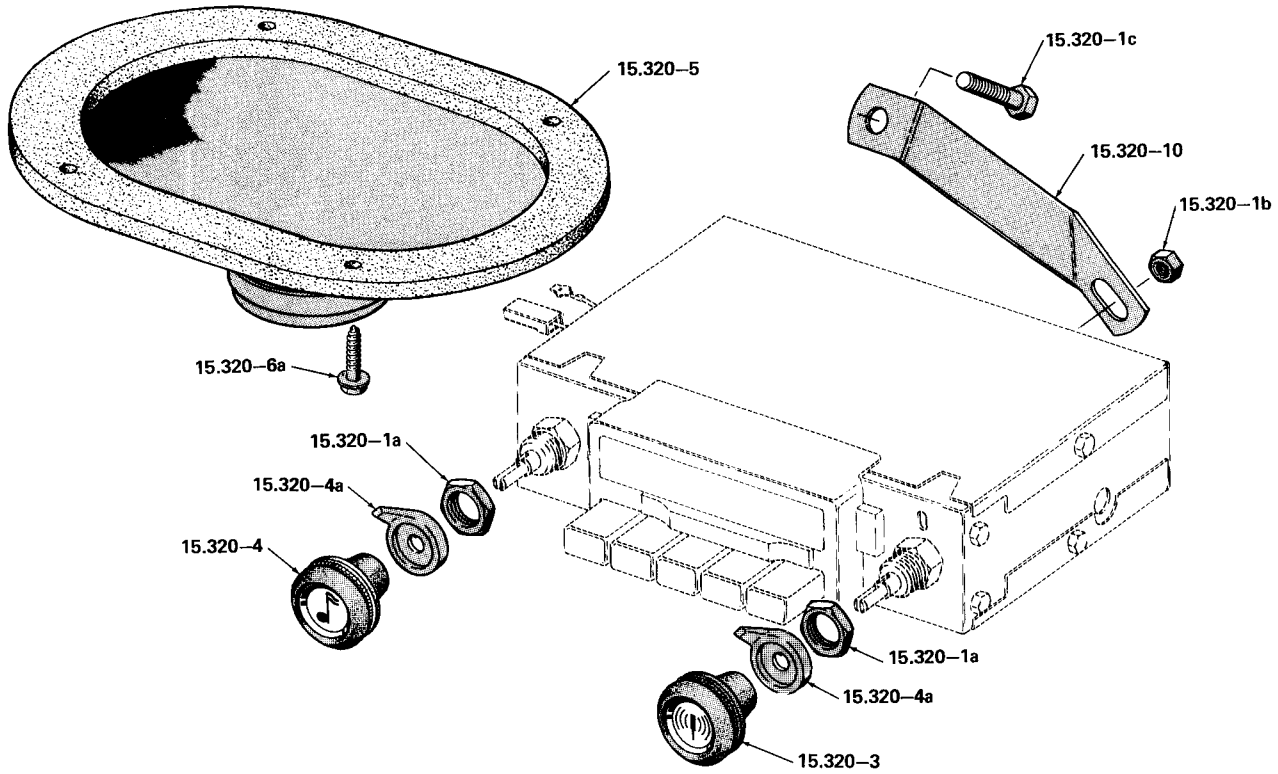

J-5816

LUGGAGE RACK . . . 10

SIDE MOUNTED REAR VIEW MIRROR . . . 10-20-40 (STANDARD)

J-5966

SIDE MOUNTED REMOTE REAR VIEW MIRROR . . . 10-20-40

J-5947

J-5987

SIDE MOUNTED REAR VIEW MIRROR (BELOW EYE LEVEL) . . . 10-20-40 (6 1/2 X 9 1/2)

SIDE MOUNTED REAR VIEW MIRROR . . . 20-40 CAMPER (TYPE 1)

J-5988

SIDE MOUNTED REAR VIEW MIRROR . . . 20-40 CAMPER (TYPE 2)

J-5989

RADIO AND SPEAKER MOUNTING (MONAURAL) . . . 10-20-40

J-5980

RADIO AND SPEAKER MOUNTING (IN DASH) . . . 1974/1975 80