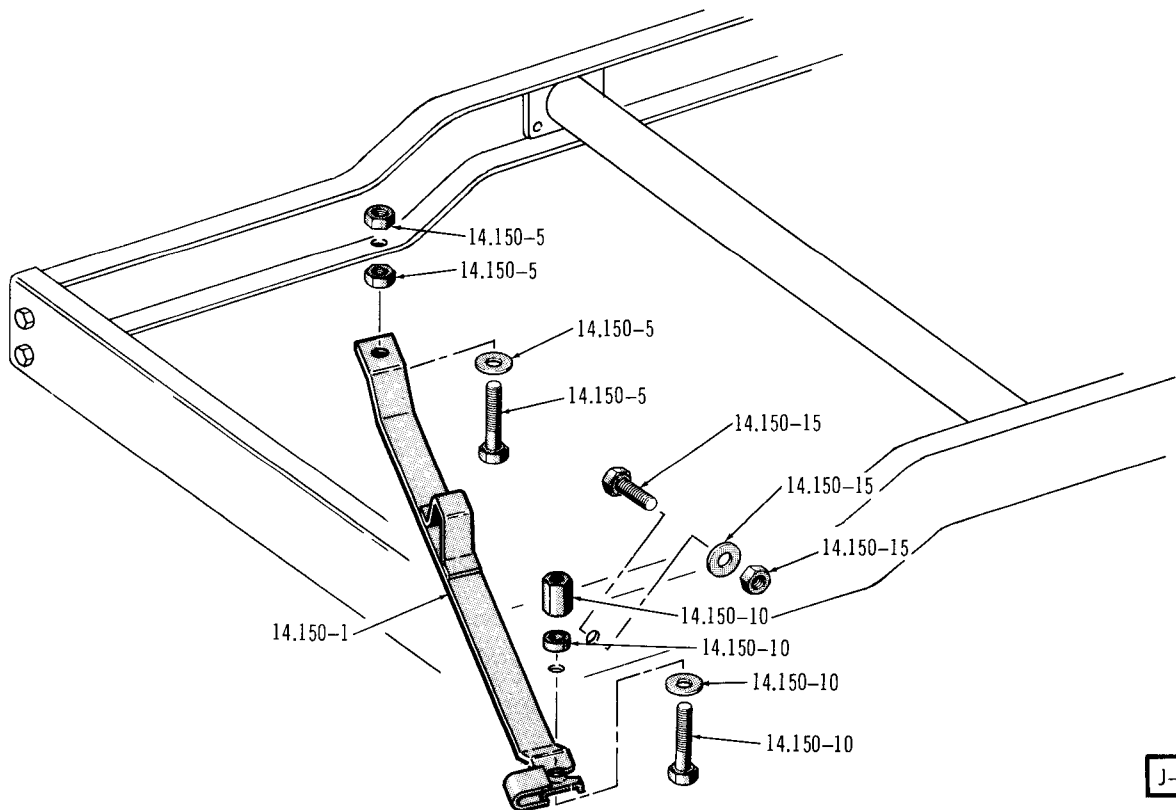

BUMPER JACK . . . 10

J-5926

JACK ASSEMBLY . . . 20-40

J-5927

J-5928

SCISSOR JACK . . . 80-90

J-5931

SPARE TIRE REAR FLOOR MOUNTING (INTERIOR) . . . 10

SPARE TIRE MOUNTING (UNDERBODY) . . . 10

J-5815

SPARE TIRE MOUNTING (UNDERBODY) . . . 20-40

J-5814

J-5699

SPARE TIRE MOUNTING (INSIDE BOX) . . . 40

J-5813

SPARE TIRE MOUNTING (OUTSIDE BOX) . . . 40

SPARE TIRE MOUNTING (SIDE) . . . 1974/ 80

J-5991

SPARE TIRE MOUNTING (REAR) . . . 1974/ 80

J-5992