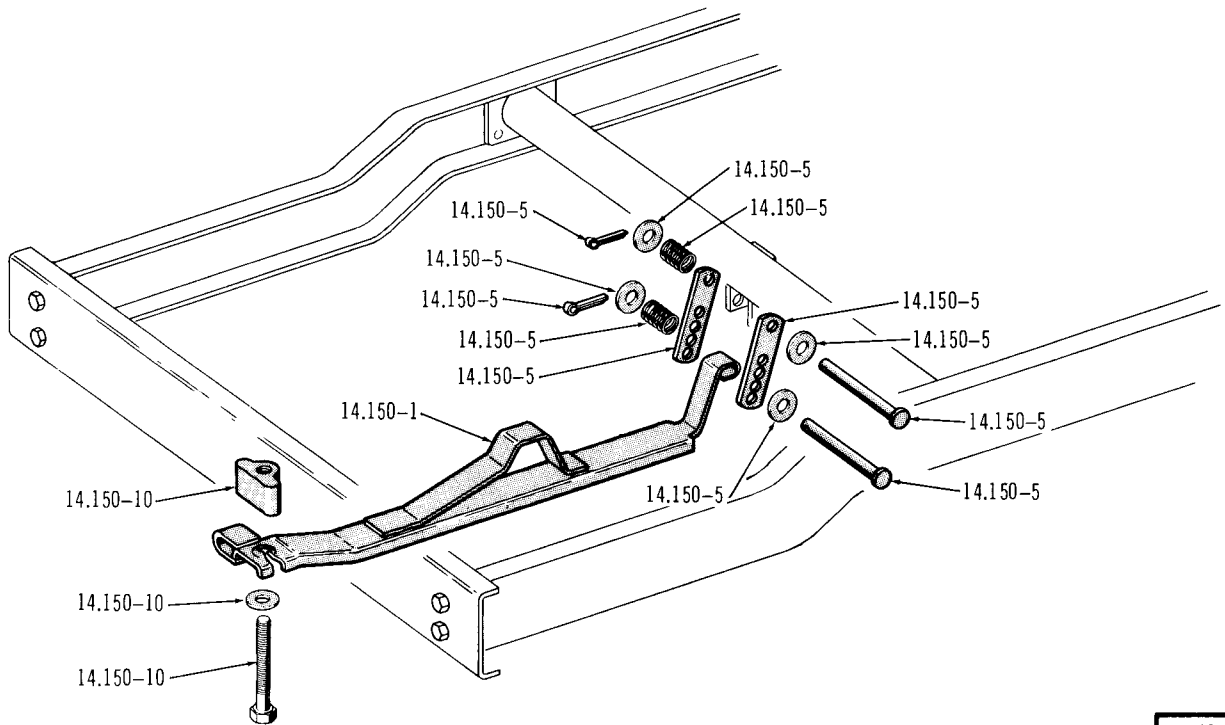

BUMPER JACK . . . 10

J-5926

JACK ASSEMBLY . . . 20-40

J-5927

J-5928

SCISSOR JACK . . . 80-90

J-5931

SPARE TIRE REAR FLOOR MOUNTING (INTERIOR) . . . 10

SPARE TIRE MOUNTING (UNDERBODY) . . . 10

J-5815

SPARE TIRE MOUNTING (UNDERBODY) . . . 20-40

J-5814

J-5699

SPARE TIRE MOUNTING (INSIDE BOX) . . . 40

J-5813

SPARE TIRE MOUNTING (OUTSIDE BOX) . . . 40

SPARE TIRE MOUNTING (SIDE) . . . 1974/ 80

J-5991

SPARE TIRE MOUNTING (REAR) . . . 1974/ 80

J-5992