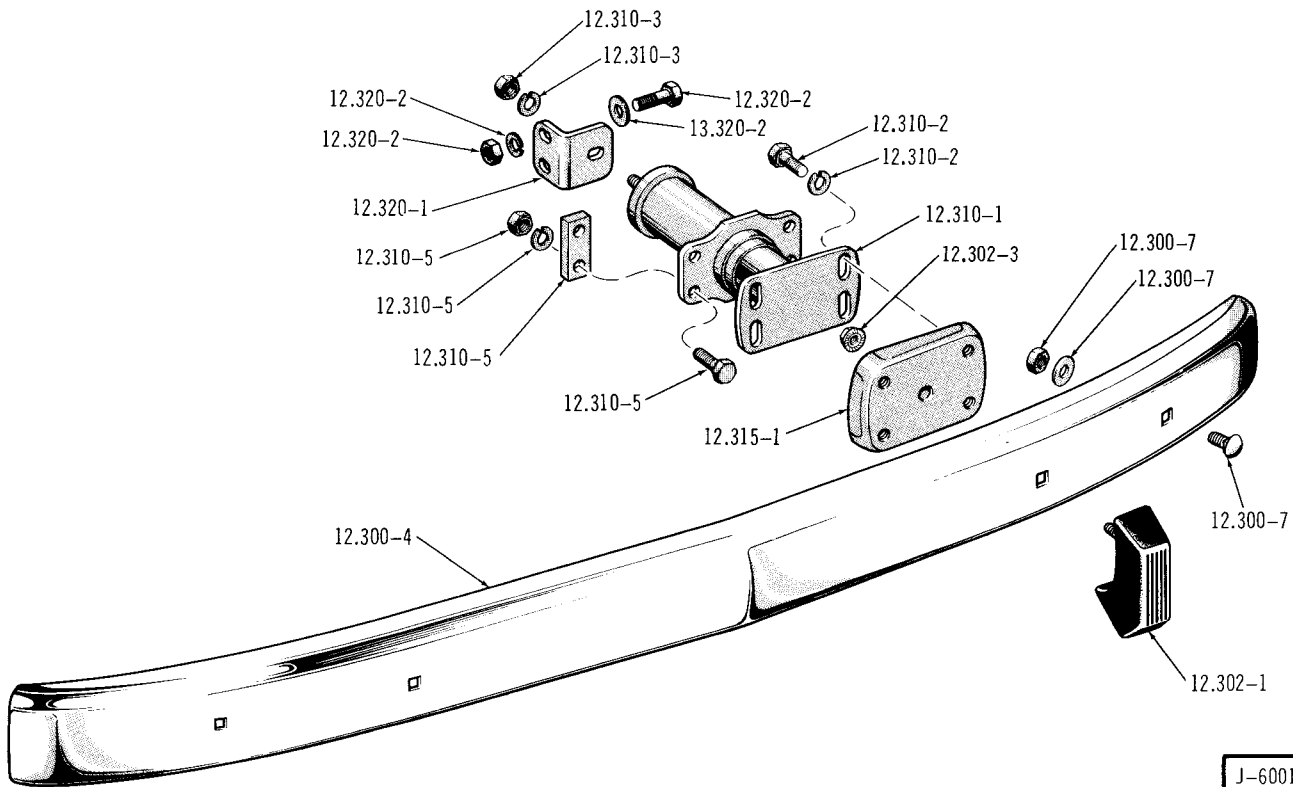

J-5822

REAR BUMPER . . . 10 (WEAB)

FRONT BUMPER (CHROME) . . . 1974/1975 80 (LEAB)

FRONT BUMPER (PAINTED) . . . 80-90 (LEAB)

FRONT BUMPER . . . 1974/1975 80 (WEAB)

J-6000

REAR BUMPER . . . 1974/1975 80 (WEAB)

J-6001

REAR BUMPER . . . 80-90 (LEAB)

J-5939

FENDER EXTENSION . . . 83-93 (RENEGADE)

J-5951