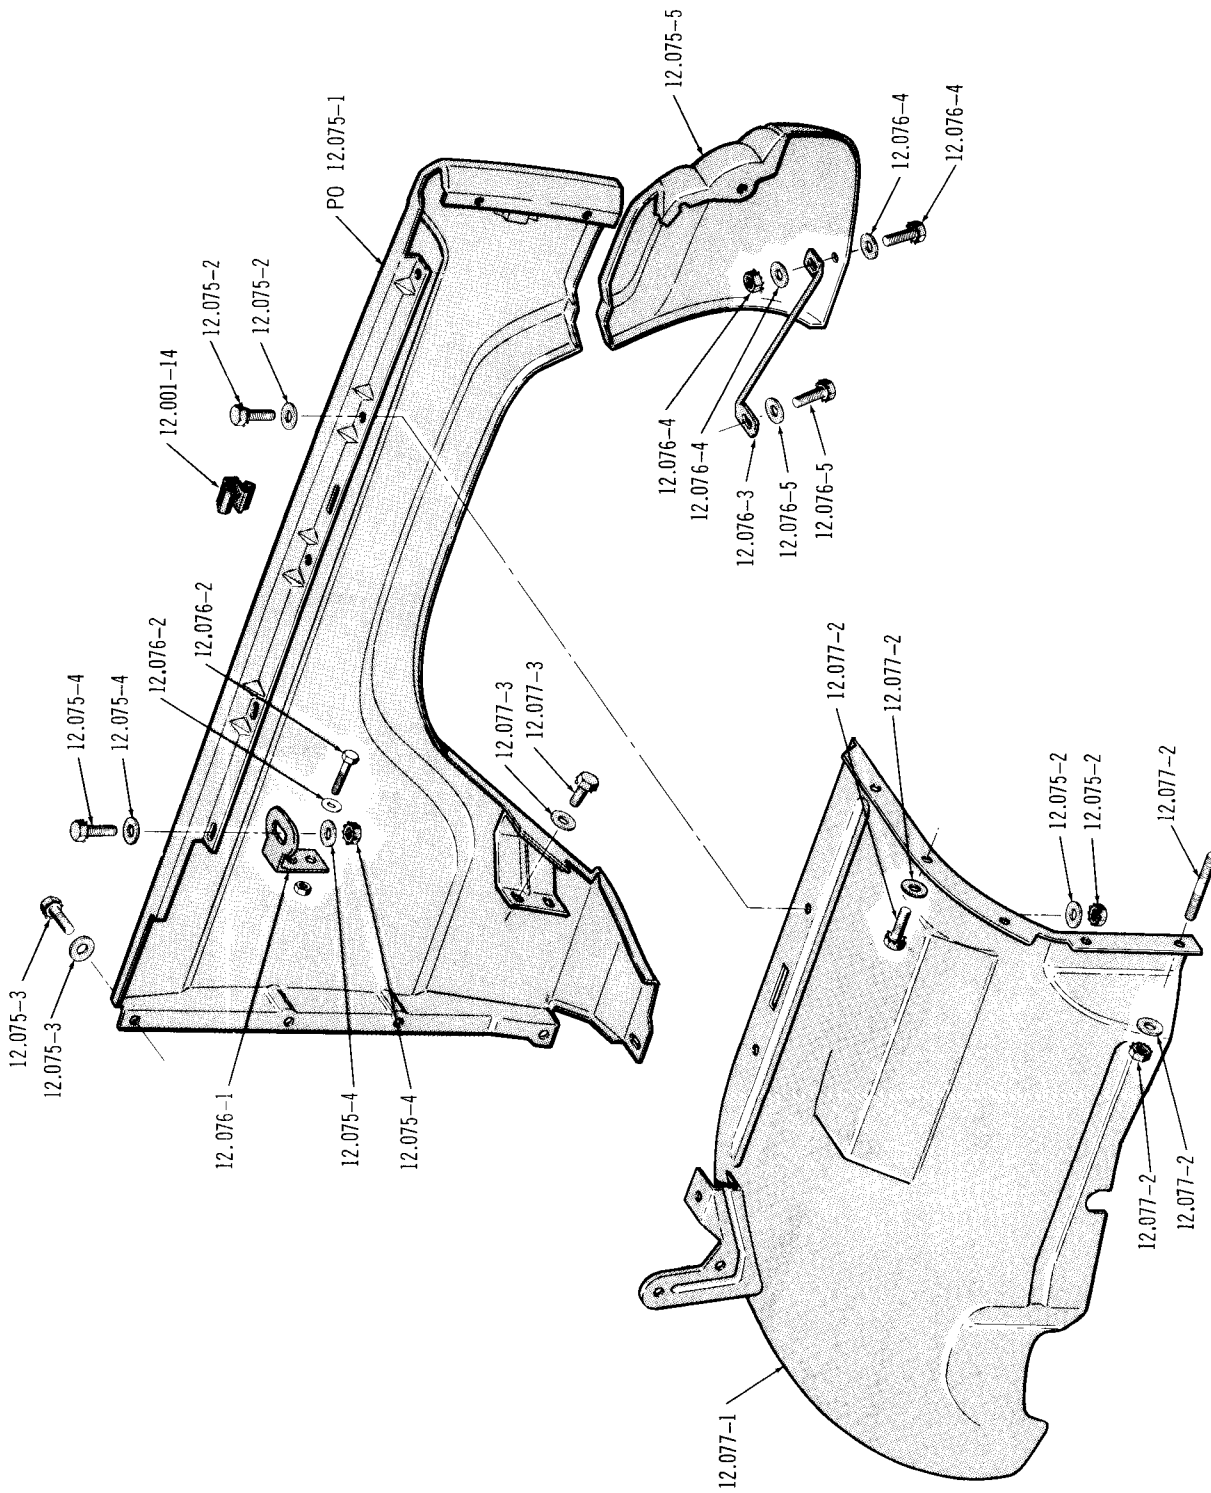

J-4312

HOOD AND ATTACHING PARTS . . . 10-20-40

J-4311

FRONT FENDER AND ATTACHING PARTS . . . 10-20-40

J-4251

HOOD AND RELATED PARTS . . . 80-90

J-4521

FENDER . . . 80-90

J-5822

REAR BUMPER . . . 10 (WEAB)

FRONT BUMPER (CHROME) . . . 1974/1975 80 (LEAB)

FRONT BUMPER (PAINTED) . . . 80-90 (LEAB)

FRONT BUMPER . . . 1974/1975 80 (WEAB)

J-6000

REAR BUMPER . . . 1974/1975 80 (WEAB)

J-6001

REAR BUMPER . . . 80-90 (LEAB)

J-5939

FENDER EXTENSION . . . 83-93 (RENEGADE)

J-5951