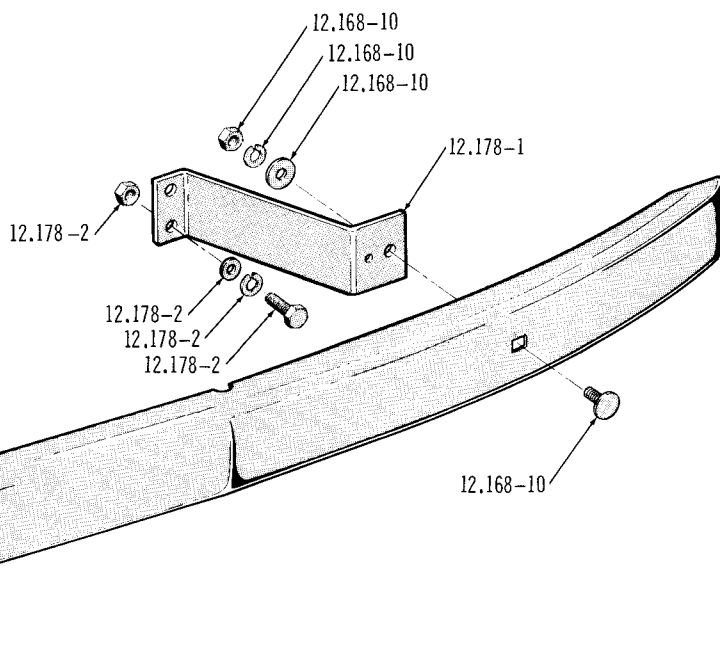

J-5822

REAR BUMPER . . . 10 (WEAB)

FRONT BUMPER (CHROME) . . . 1974/1975 80 (LEAB)

FRONT BUMPER (PAINTED) . . . 80-90 (LEAB)

FRONT BUMPER . . . 1974/1975 80 (WEAB)

J-6000

REAR BUMPER . . . 1974/1975 80 (WEAB)

J-6001

REAR BUMPER . . . 80-90 (LEAB)

J-5939

FENDER EXTENSION . . . 83-93 (RENEGADE)

J-5951