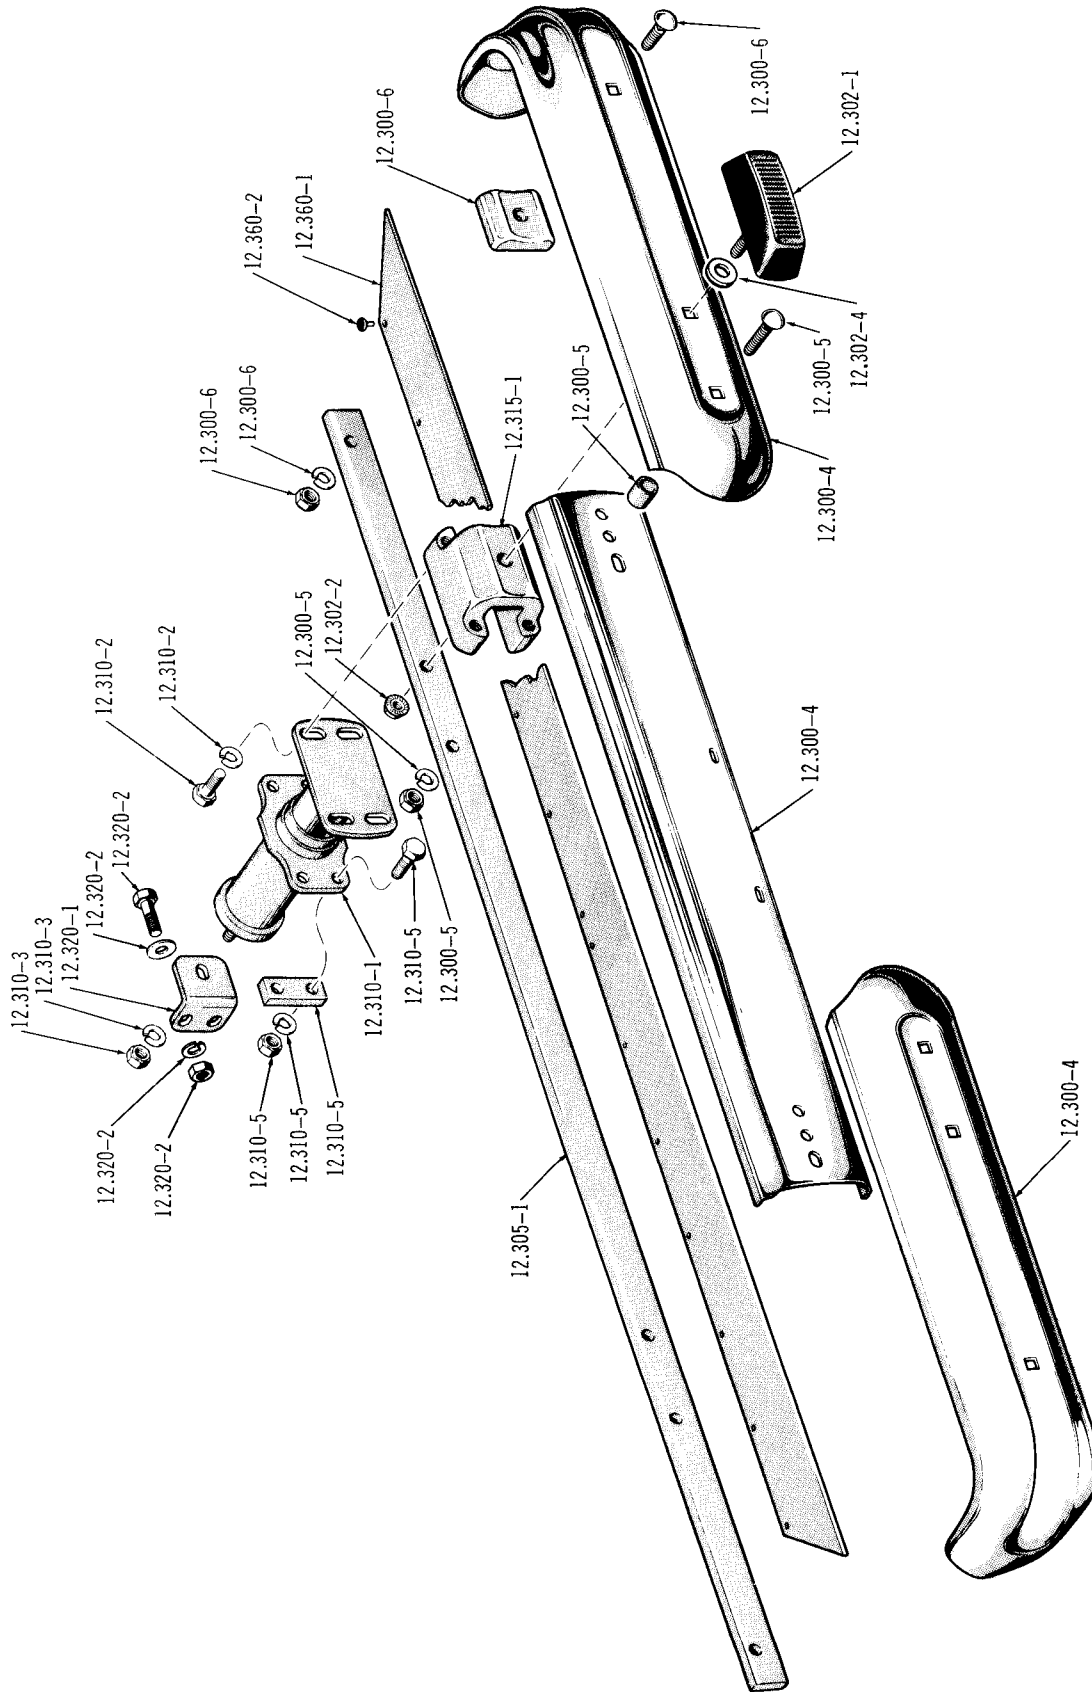

J-4312

HOOD AND ATTACHING PARTS . . . 10-20-40

J-4311

FRONT FENDER AND ATTACHING PARTS . . . 10-20-40

J-4251

HOOD AND RELATED PARTS . . . 80-90

J-4521

FENDER . . . 80-90

J-5822

REAR BUMPER . . . 10 (WEAB)

FRONT BUMPER (CHROME) . . . 1974/1975 80 (LEAB)

FRONT BUMPER (PAINTED) . . . 80-90 (LEAB)

FRONT BUMPER . . . 1974/1975 80 (WEAB)

J-6000

REAR BUMPER . . . 1974/1975 80 (WEAB)

J-6001

REAR BUMPER . . . 80-90 (LEAB)

J-5939

FENDER EXTENSION . . . 83-93 (RENEGADE)

J-5951