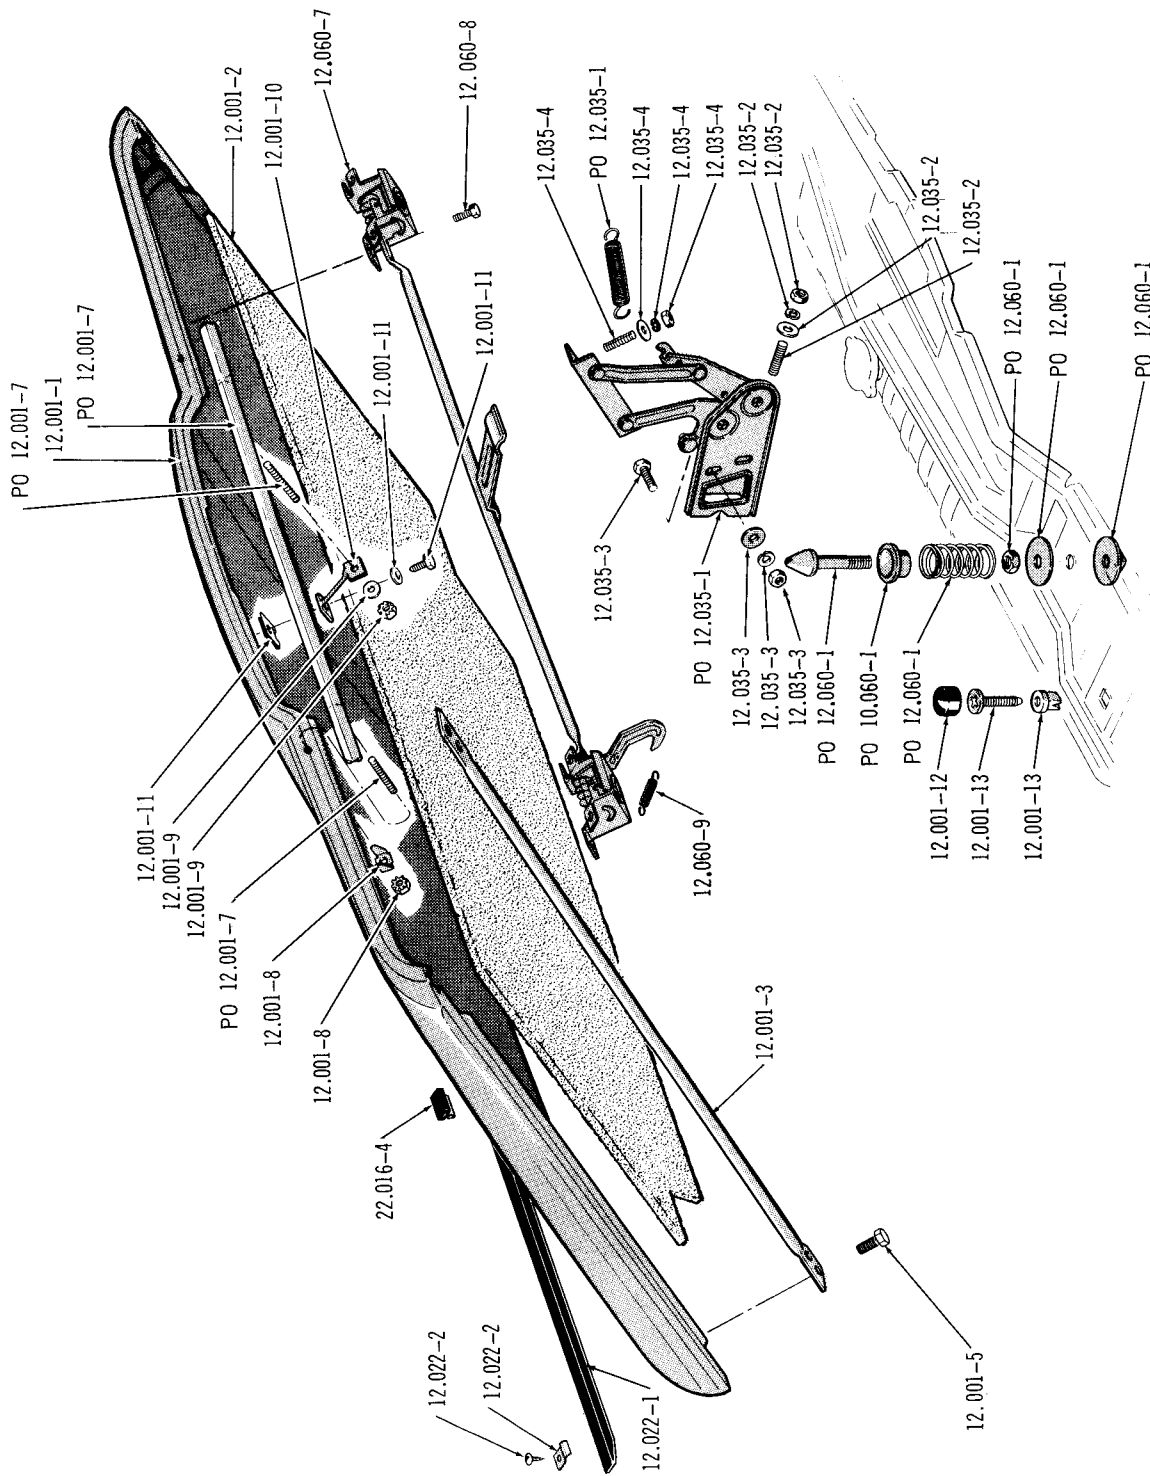

J-4312

HOOD AND ATTACHING PARTS . . . 10-20-40

J-4311

FRONT FENDER AND ATTACHING PARTS . . . 10-20-40

J-4251

HOOD AND RELATED PARTS . . . 80-90

J-4521

FENDER . . . 80-90

J-5822

REAR BUMPER . . . 10 (WEAB)

FRONT BUMPER (CHROME) . . . 1974/1975 80 (LEAB)

FRONT BUMPER (PAINTED) . . . 80-90 (LEAB)

FRONT BUMPER . . . 1974/1975 80 (WEAB)

J-6000

REAR BUMPER . . . 1974/1975 80 (WEAB)

J-6001

REAR BUMPER . . . 80-90 (LEAB)

J-5939

FENDER EXTENSION . . . 83-93 (RENEGADE)

J-5951