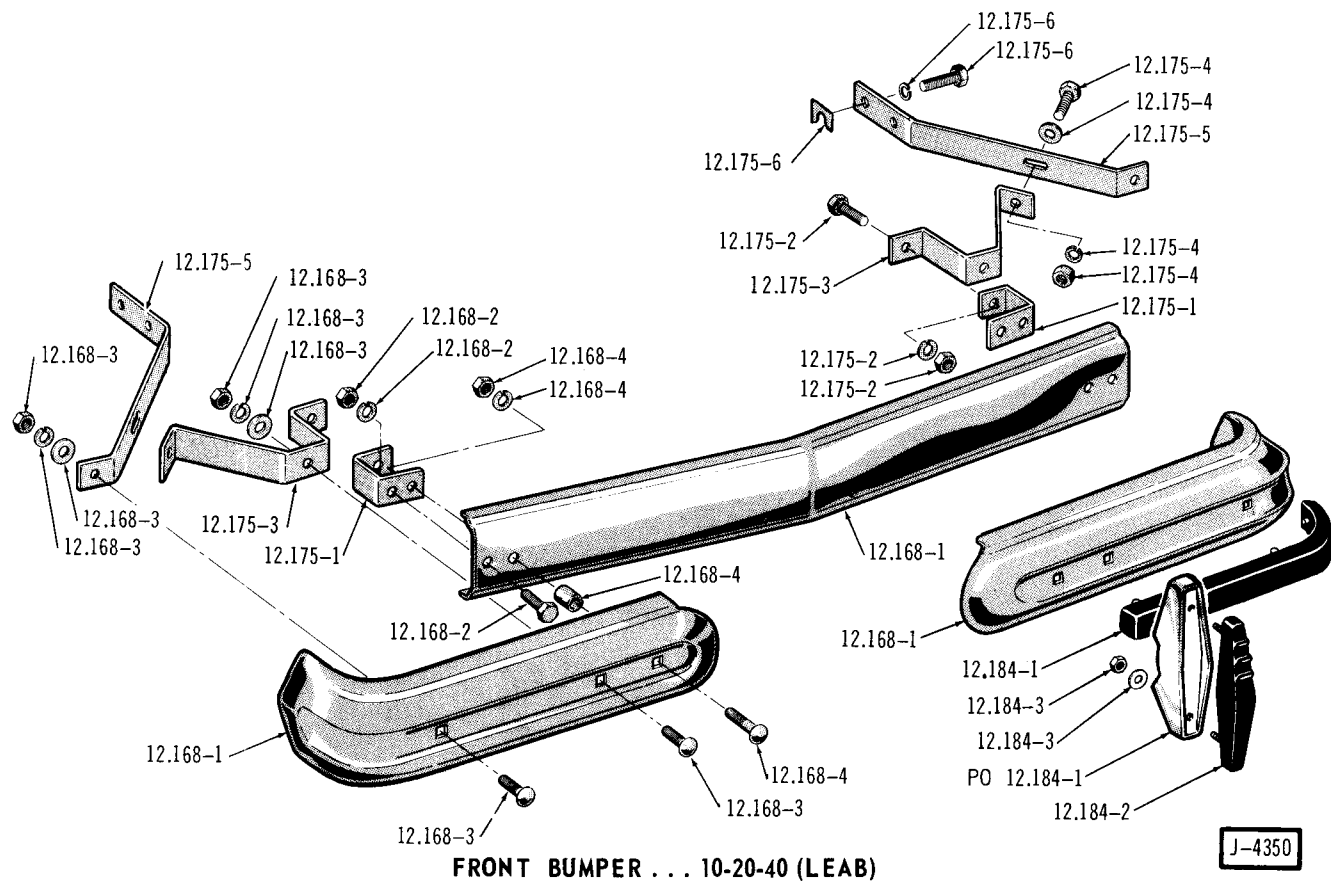

J-4312

HOOD AND ATTACHING PARTS . . . 10-20-40

J-4311

FRONT FENDER AND ATTACHING PARTS . . . 10-20-40

J-4251

HOOD AND RELATED PARTS . . . 80-90

J-4521

FENDER . . . 80-90

J-5822

REAR BUMPER . . . 10 (WEAB)

FRONT BUMPER (CHROME) . . . 1974/1975 80 (LEAB)

FRONT BUMPER (PAINTED) . . . 80-90 (LEAB)

FRONT BUMPER . . . 1974/1975 80 (WEAB)

J-6000

REAR BUMPER . . . 1974/1975 80 (WEAB)

J-6001

REAR BUMPER . . . 80-90 (LEAB)

J-5939

FENDER EXTENSION . . . 83-93 (RENEGADE)

J-5951