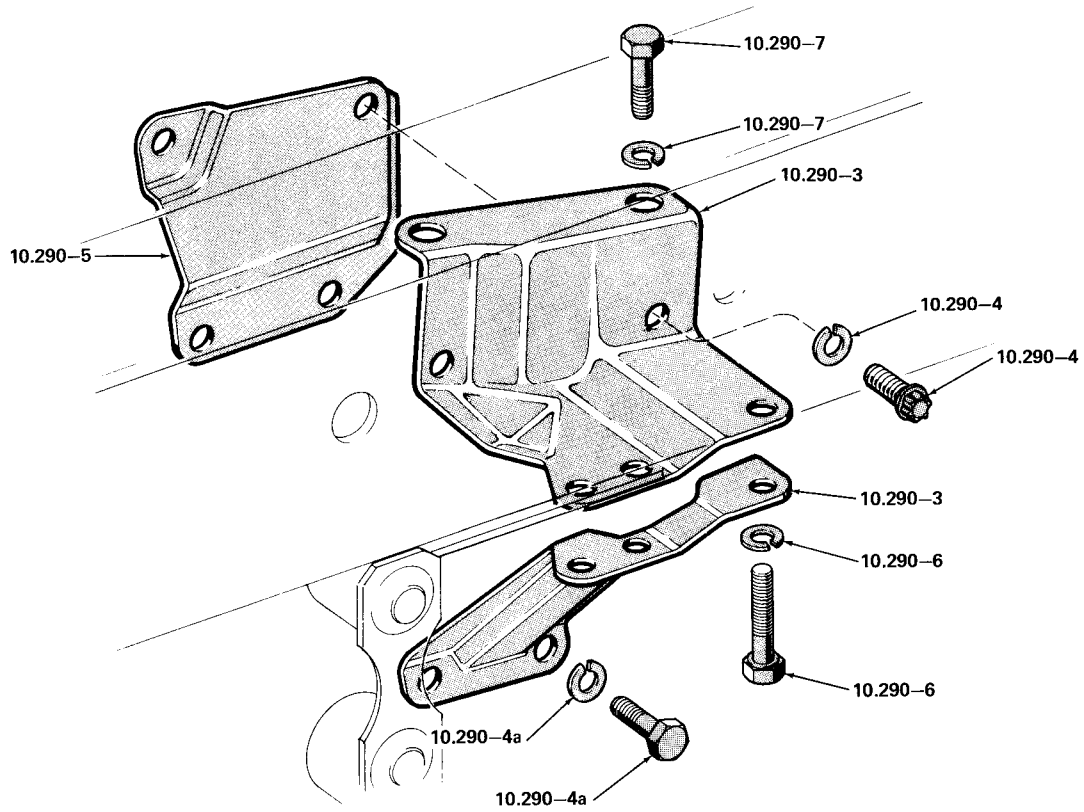

J-5934

STEERING LINKAGE... 10-20-40

J-4520

STEERING LINKAGE . . . 80-90

STEERING GEAR MOUNTING . . . 1976 80-90

J-6077

STEERING GEAR (ROSS - WORM AND GEAR) . . . (RHD-LPS) 10-20-40

J-4459

J-4405

STEERING GEAR ASSEMBLY (SAGINAW) . . . LHD (LPS)

J-4394

STEERING GEAR ASSEMBLY ... WPS

STEERING COLUMN . . . 10-20-40 (LHD-WCGS-LAW)

STEERING COLUMN . . . 10-20-40 (LHD-WFGS-LAW)

STEERING COLUMN . . . 10-20-40 (LHD-WCGS-WAW)

J-5965

POWER STEERING PUMP, RESERVOIR AND HOSES... 1975/SIX

J-5637

POWER STEERING PUMP, RESERVOIR AND HOSES . . . V8

STEERING DAMPER (SHOCK TYPE) . . . 10-20-40

J-5848

FRONT STABILIZER BAR . . . 46

J-5847