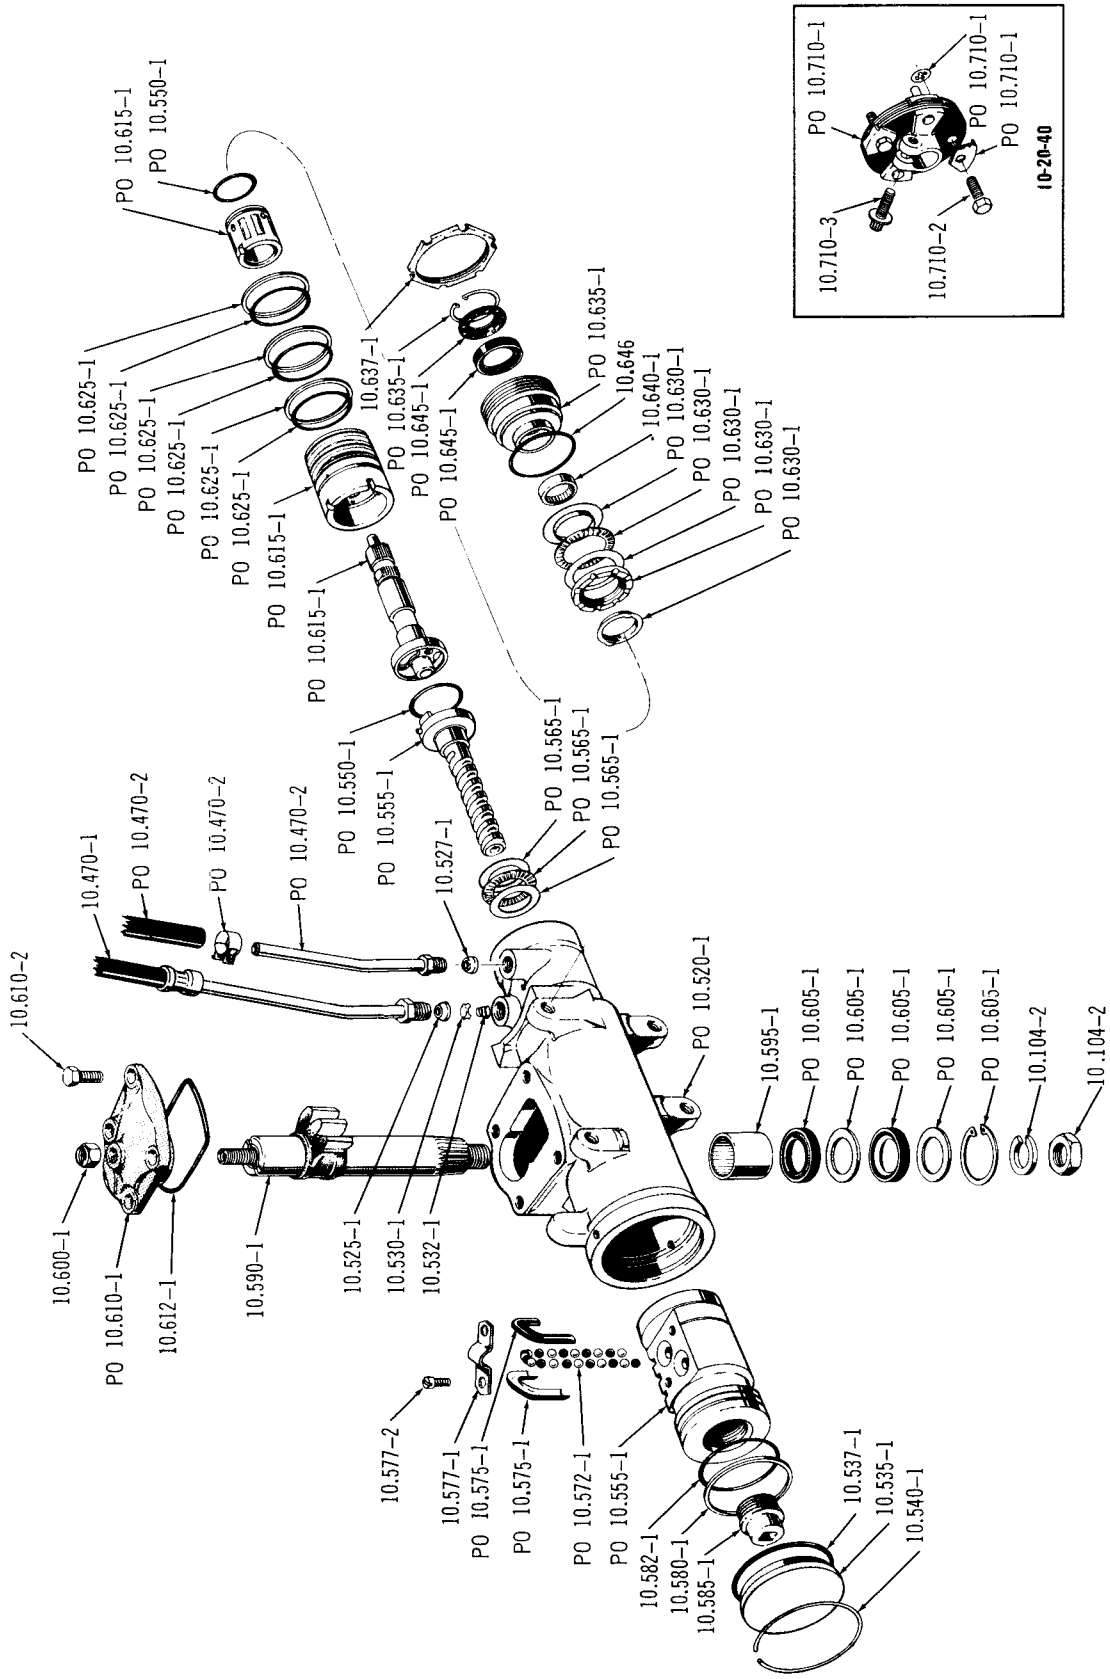

J-5934

STEERING LINKAGE... 10-20-40

J-4520

STEERING LINKAGE . . . 80-90

STEERING GEAR MOUNTING . . . 1976 80-90

J-6077

STEERING GEAR (ROSS - WORM AND GEAR) . . . (RHD-LPS) 10-20-40

J-4459

J-4405

STEERING GEAR ASSEMBLY (SAGINAW) . . . LHD (LPS)

J-4394

STEERING GEAR ASSEMBLY ... WPS

STEERING COLUMN . . . 10-20-40 (LHD-WCGS-LAW)

STEERING COLUMN . . . 10-20-40 (LHD-WFGS-LAW)

STEERING COLUMN . . . 10-20-40 (LHD-WCGS-WAW)

J-5672

STEERING COLUMN . . . 1974/1975 80

J-6031

STEERING COLUMN ... 1976 80-90 (LHD-WFGS)

J-4365

POWER STEERING PUMP, RESERVOIR AND HOSES . . . 1974 10-20-40 (SIX)

J-5638

POWER STEERING PUMP, RESERVOIR AND HOSES . . . 1974 80 (SIX)

J-5965

POWER STEERING PUMP, RESERVOIR AND HOSES... 1975/SIX

J-5637

POWER STEERING PUMP, RESERVOIR AND HOSES . . . V8

STEERING DAMPER (SHOCK TYPE) . . . 10-20-40

J-5848

FRONT STABILIZER BAR . . . 46

J-5847