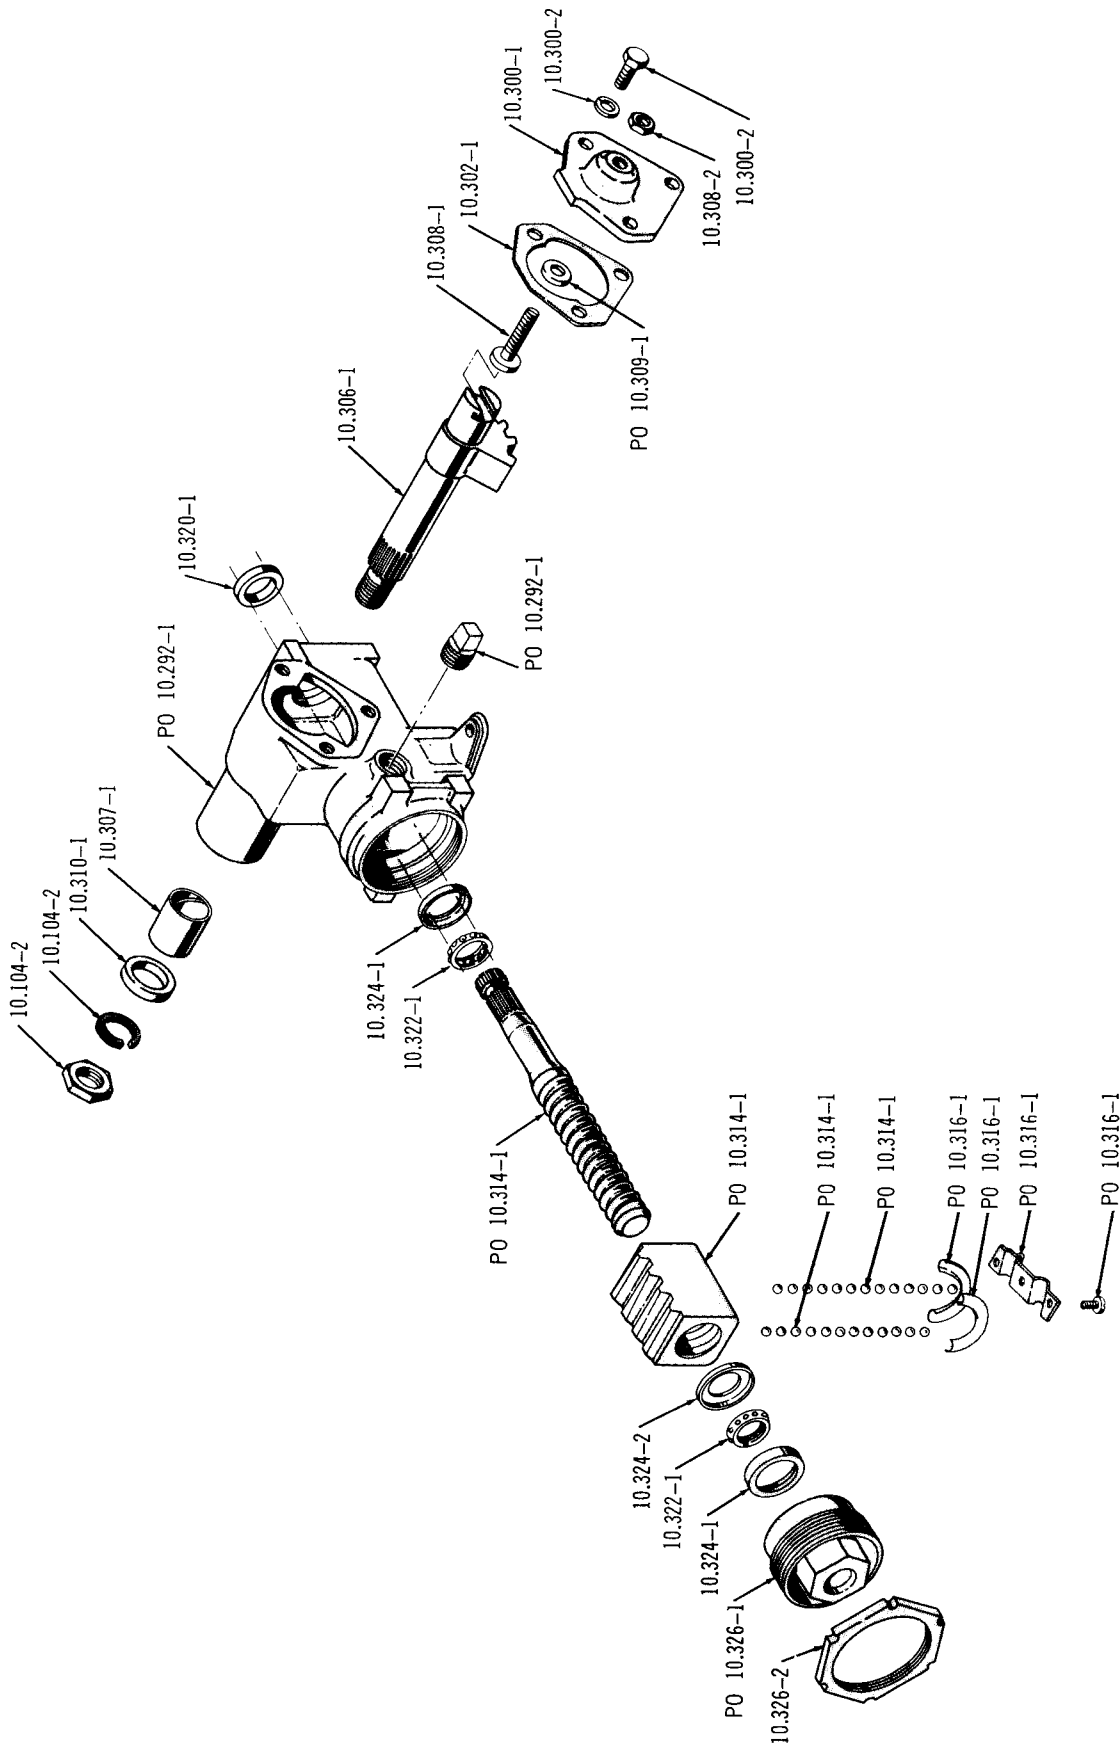

J-5934

STEERING LINKAGE... 10-20-40

J-4520

STEERING LINKAGE . . . 80-90

STEERING GEAR MOUNTING . . . 1976 80-90

J-6077

STEERING GEAR (ROSS - WORM AND GEAR) . . . (RHD-LPS) 10-20-40

J-4459

J-4405

STEERING GEAR ASSEMBLY (SAGINAW) . . . LHD (LPS)

J-4394

STEERING GEAR ASSEMBLY ... WPS

STEERING COLUMN . . . 10-20-40 (LHD-WCGS-LAW)

STEERING COLUMN . . . 10-20-40 (LHD-WFGS-LAW)

STEERING COLUMN . . . 10-20-40 (LHD-WCGS-WAW)

J-5672

STEERING COLUMN . . . 1974/1975 80

J-6031

STEERING COLUMN ... 1976 80-90 (LHD-WFGS)

J-4365

POWER STEERING PUMP, RESERVOIR AND HOSES . . . 1974 10-20-40 (SIX)

J-5638

POWER STEERING PUMP, RESERVOIR AND HOSES . . . 1974 80 (SIX)

J-5965

POWER STEERING PUMP, RESERVOIR AND HOSES... 1975/SIX

J-5637

POWER STEERING PUMP, RESERVOIR AND HOSES . . . V8

STEERING DAMPER (SHOCK TYPE) . . . 10-20-40

J-5848

FRONT STABILIZER BAR . . . 46

J-5847