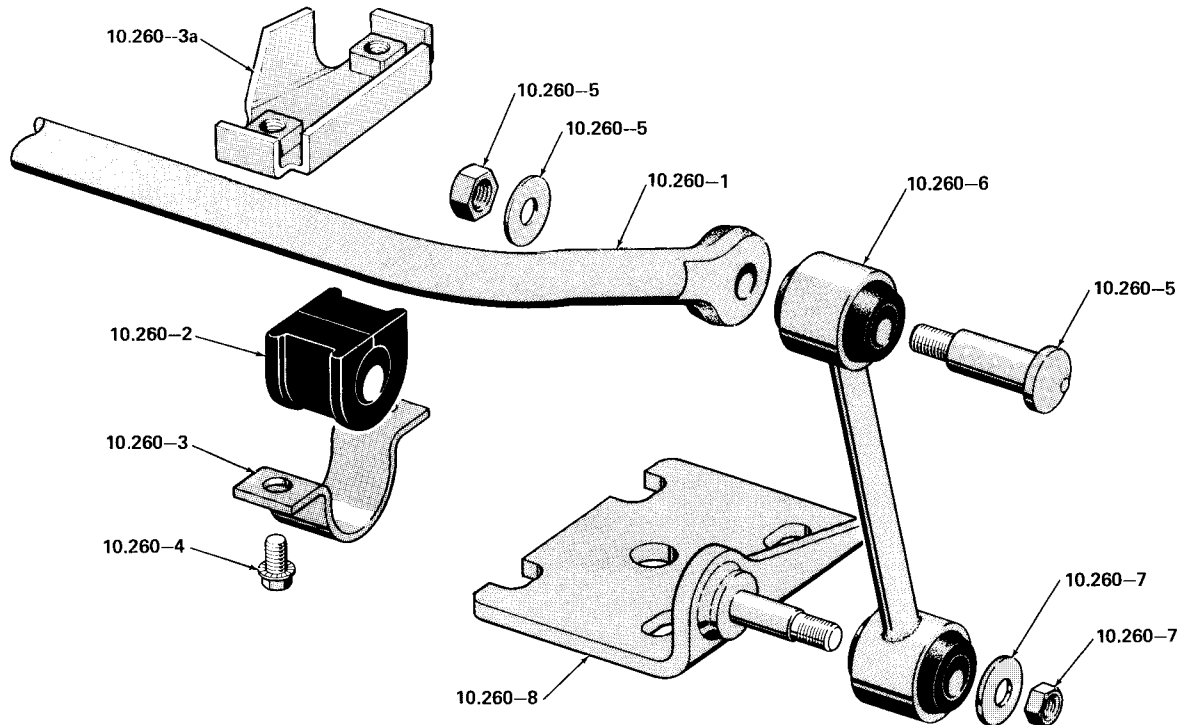

J-5965

POWER STEERING PUMP, RESERVOIR AND HOSES... 1975/SIX

J-5637

POWER STEERING PUMP, RESERVOIR AND HOSES . . . V8

STEERING DAMPER (SHOCK TYPE) . . . 10-20-40

J-5848

FRONT STABILIZER BAR . . . 46

J-5847