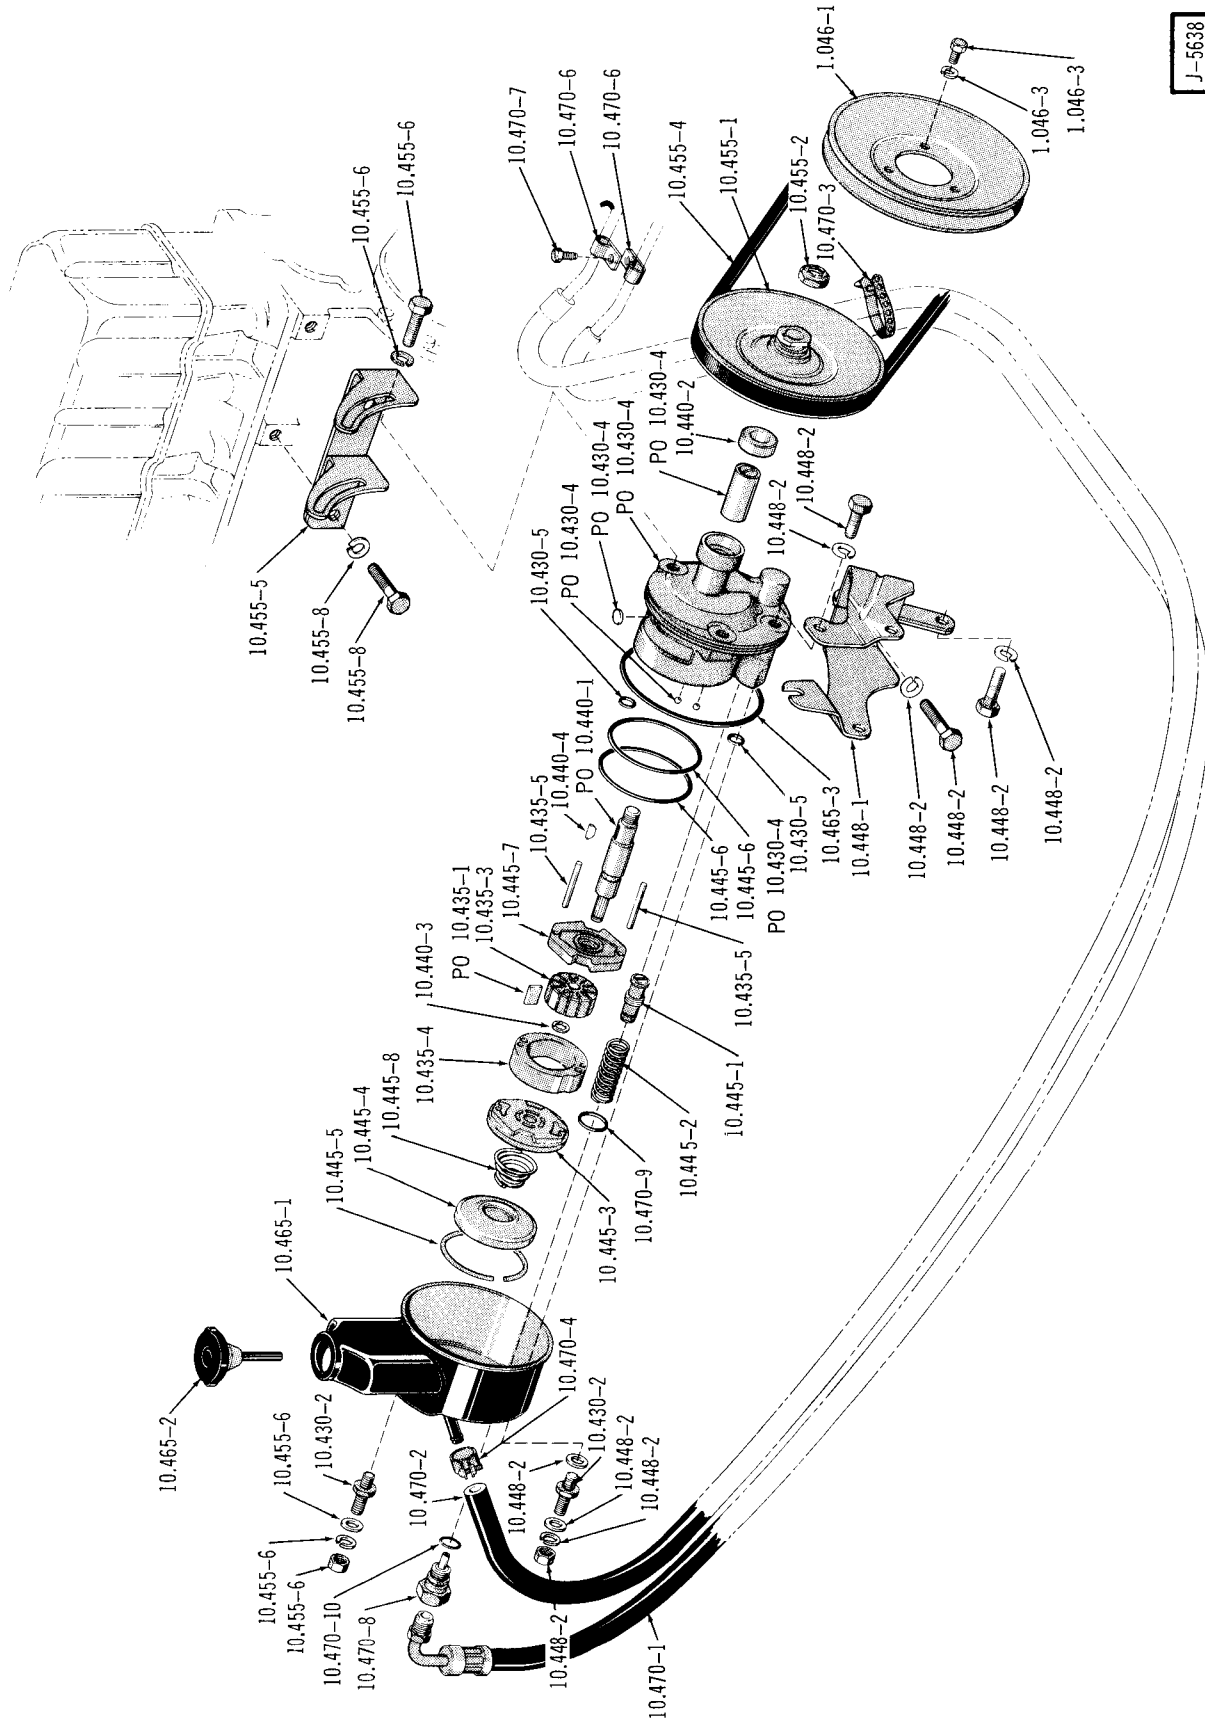

J-5934

STEERING LINKAGE... 10-20-40

J-4520

STEERING LINKAGE . . . 80-90

STEERING GEAR MOUNTING . . . 1976 80-90

J-6077

STEERING GEAR (ROSS - WORM AND GEAR) . . . (RHD-LPS) 10-20-40

J-4459

J-5672

STEERING COLUMN . . . 1974/1975 80

J-6031

STEERING COLUMN ... 1976 80-90 (LHD-WFGS)

J-4365

POWER STEERING PUMP, RESERVOIR AND HOSES . . . 1974 10-20-40 (SIX)

J-5638

POWER STEERING PUMP, RESERVOIR AND HOSES . . . 1974 80 (SIX)

J-5965

POWER STEERING PUMP, RESERVOIR AND HOSES... 1975/SIX

J-5637

POWER STEERING PUMP, RESERVOIR AND HOSES . . . V8

STEERING DAMPER (SHOCK TYPE) . . . 10-20-40

J-5848

FRONT STABILIZER BAR . . . 46

J-5847

FRONT STABILIZER BAR . . . 1976 10

J-6021

FRONT STABILIZER BAR . . . 1976 80-90

J-6015