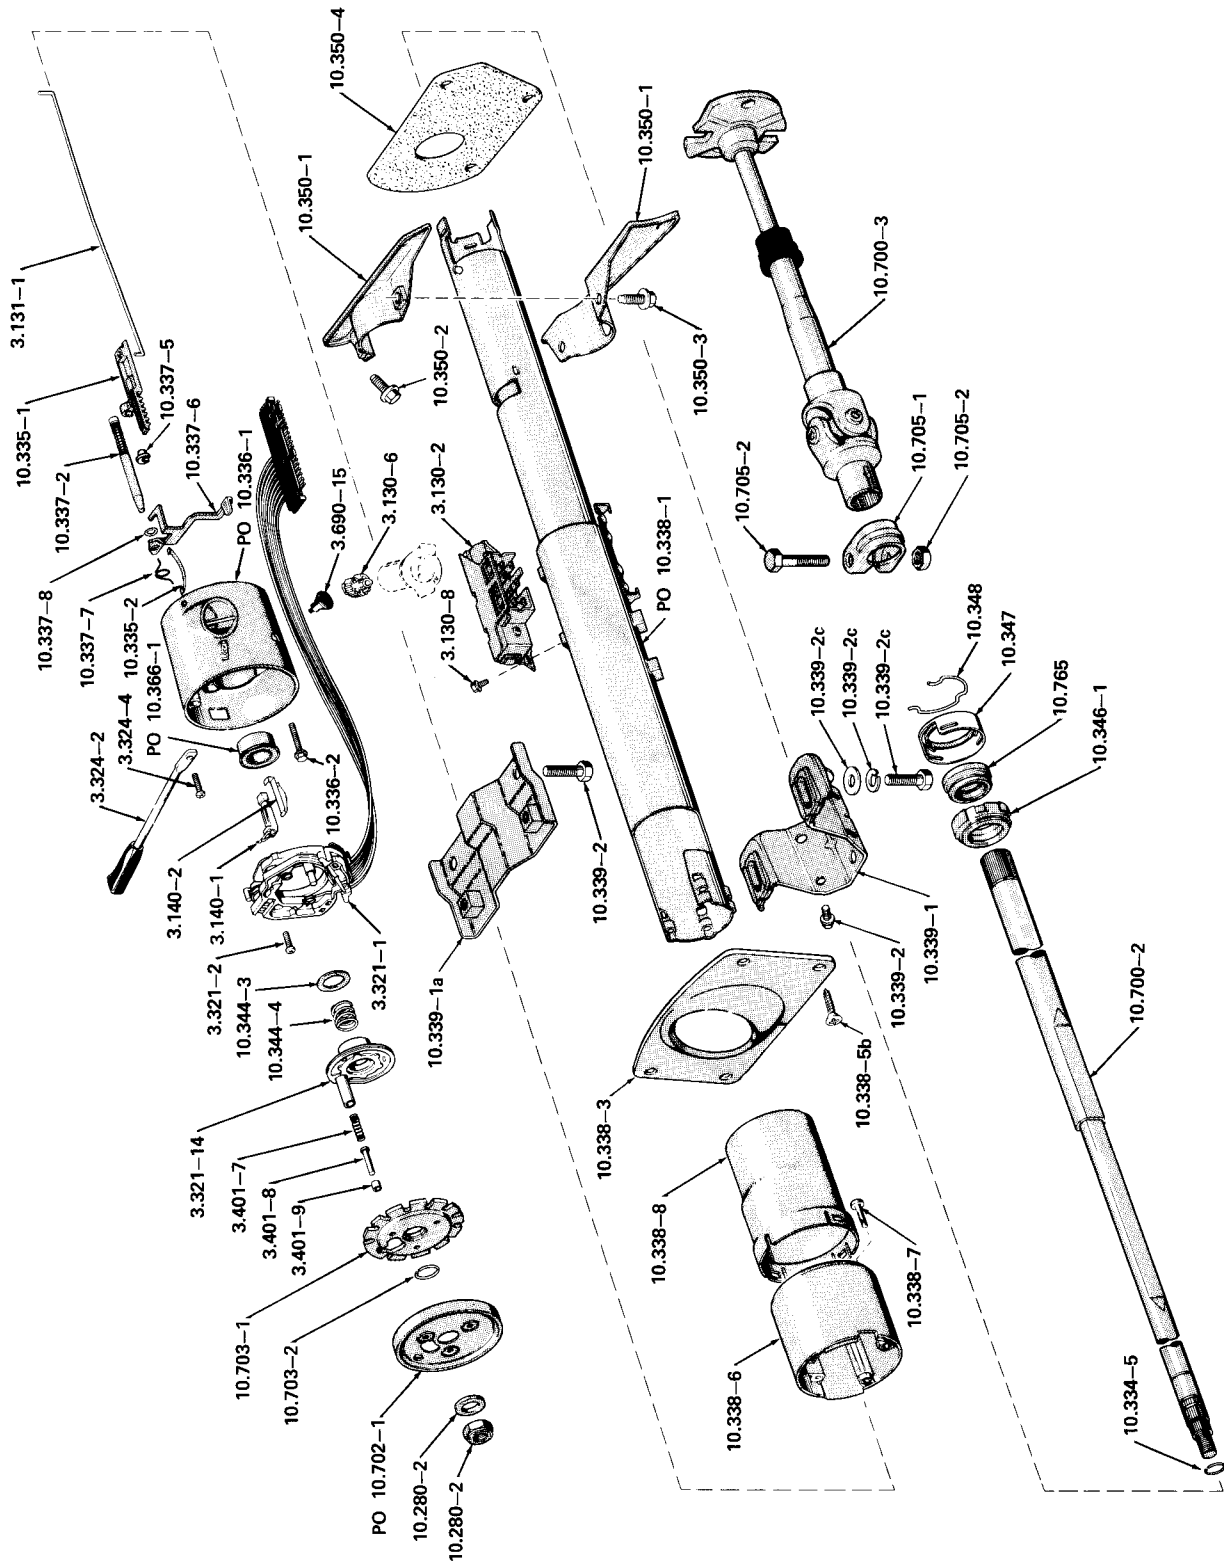

J-5934

STEERING LINKAGE... 10-20-40

J-4520

STEERING LINKAGE . . . 80-90

STEERING GEAR MOUNTING . . . 1976 80-90

J-6077

STEERING GEAR (ROSS - WORM AND GEAR) . . . (RHD-LPS) 10-20-40

J-4459

J-4405

STEERING GEAR ASSEMBLY (SAGINAW) . . . LHD (LPS)

J-4394

STEERING GEAR ASSEMBLY ... WPS

STEERING COLUMN . . . 10-20-40 (LHD-WCGS-LAW)

STEERING COLUMN . . . 10-20-40 (LHD-WFGS-LAW)

STEERING COLUMN . . . 10-20-40 (LHD-WCGS-WAW)

J-5672

STEERING COLUMN . . . 1974/1975 80

J-6031

STEERING COLUMN ... 1976 80-90 (LHD-WFGS)

J-4365

POWER STEERING PUMP, RESERVOIR AND HOSES . . . 1974 10-20-40 (SIX)

J-5638

POWER STEERING PUMP, RESERVOIR AND HOSES . . . 1974 80 (SIX)

J-5965

POWER STEERING PUMP, RESERVOIR AND HOSES... 1975/SIX

J-5637

POWER STEERING PUMP, RESERVOIR AND HOSES . . . V8

STEERING DAMPER (SHOCK TYPE) . . . 10-20-40

J-5848

FRONT STABILIZER BAR . . . 46

J-5847