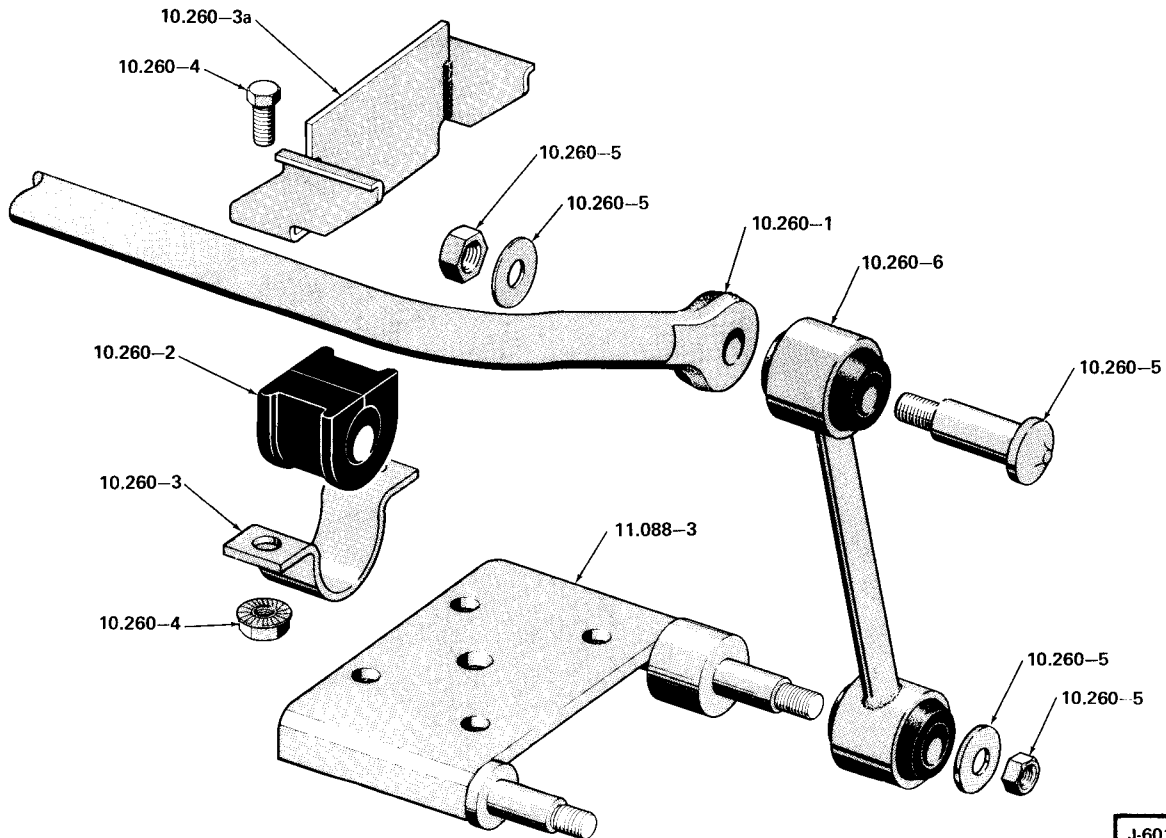

FRONT STABILIZER BAR . . . 1976 10

FRONT STABILIZER BAR . . . 1976 80-90

J-6015