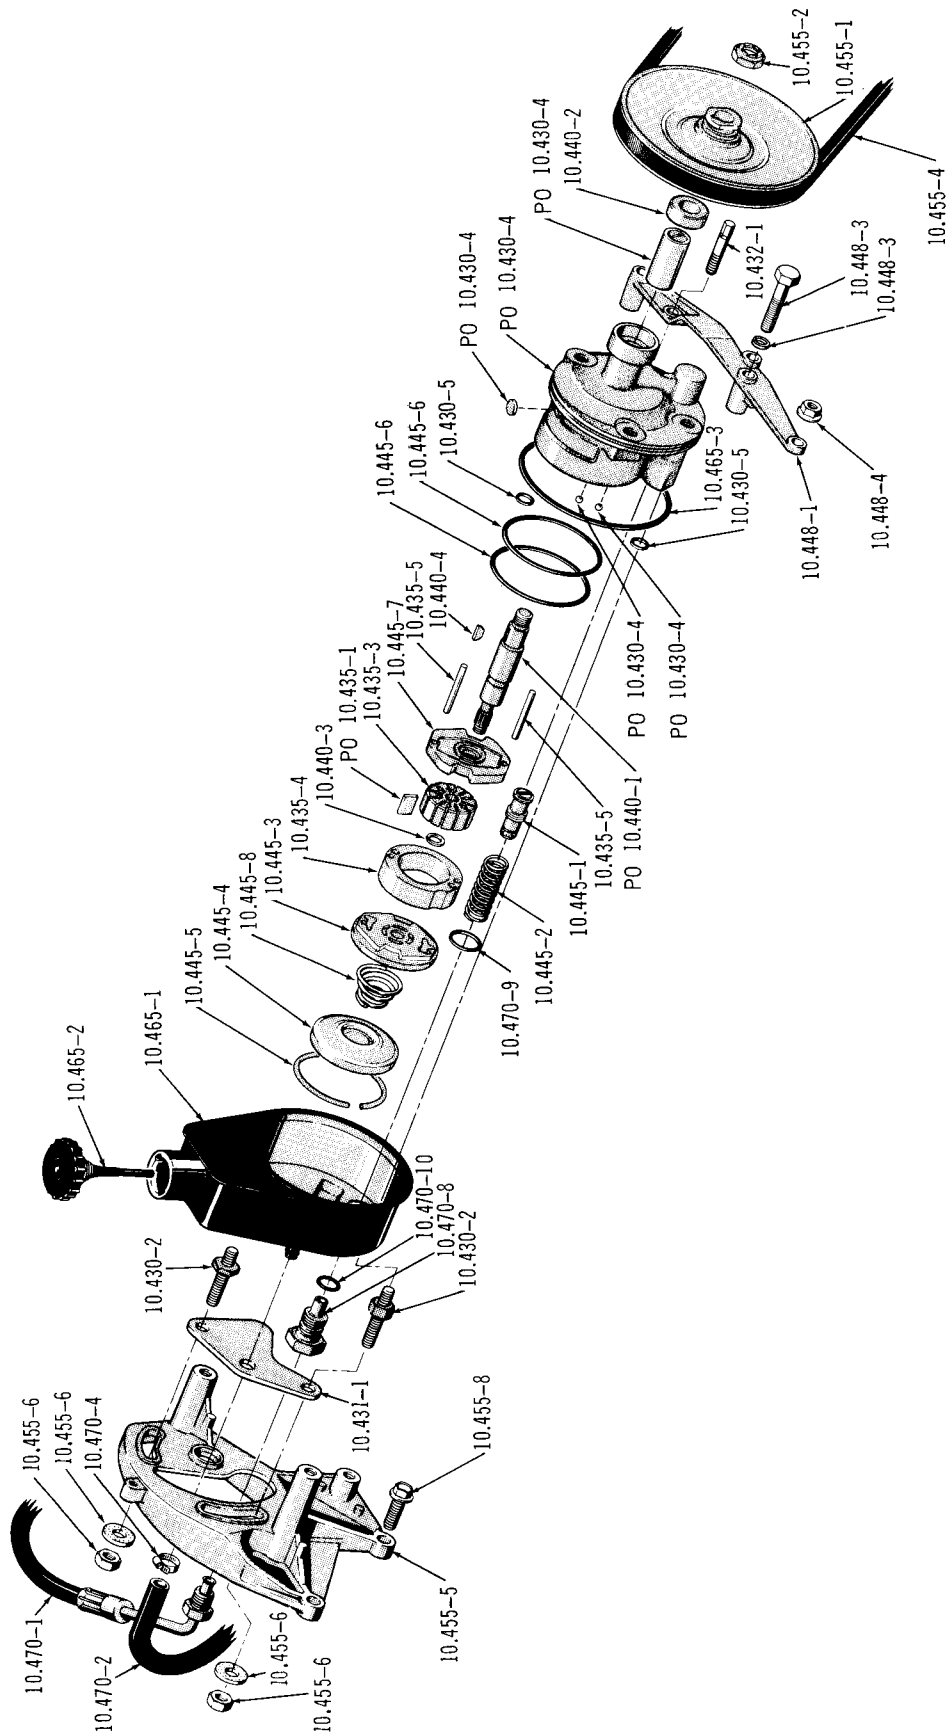

J-5934

STEERING LINKAGE... 10-20-40

J-4520

STEERING LINKAGE . . . 80-90

STEERING GEAR MOUNTING . . . 1976 80-90

J-6077

STEERING GEAR (ROSS - WORM AND GEAR) . . . (RHD-LPS) 10-20-40

J-4459

J-5672

STEERING COLUMN . . . 1974/1975 80

J-6031

STEERING COLUMN ... 1976 80-90 (LHD-WFGS)

J-4365

POWER STEERING PUMP, RESERVOIR AND HOSES . . . 1974 10-20-40 (SIX)

J-5638

POWER STEERING PUMP, RESERVOIR AND HOSES . . . 1974 80 (SIX)

J-5965

POWER STEERING PUMP, RESERVOIR AND HOSES... 1975/SIX

J-5637

POWER STEERING PUMP, RESERVOIR AND HOSES . . . V8

STEERING DAMPER (SHOCK TYPE) . . . 10-20-40

J-5848

FRONT STABILIZER BAR . . . 46

J-5847