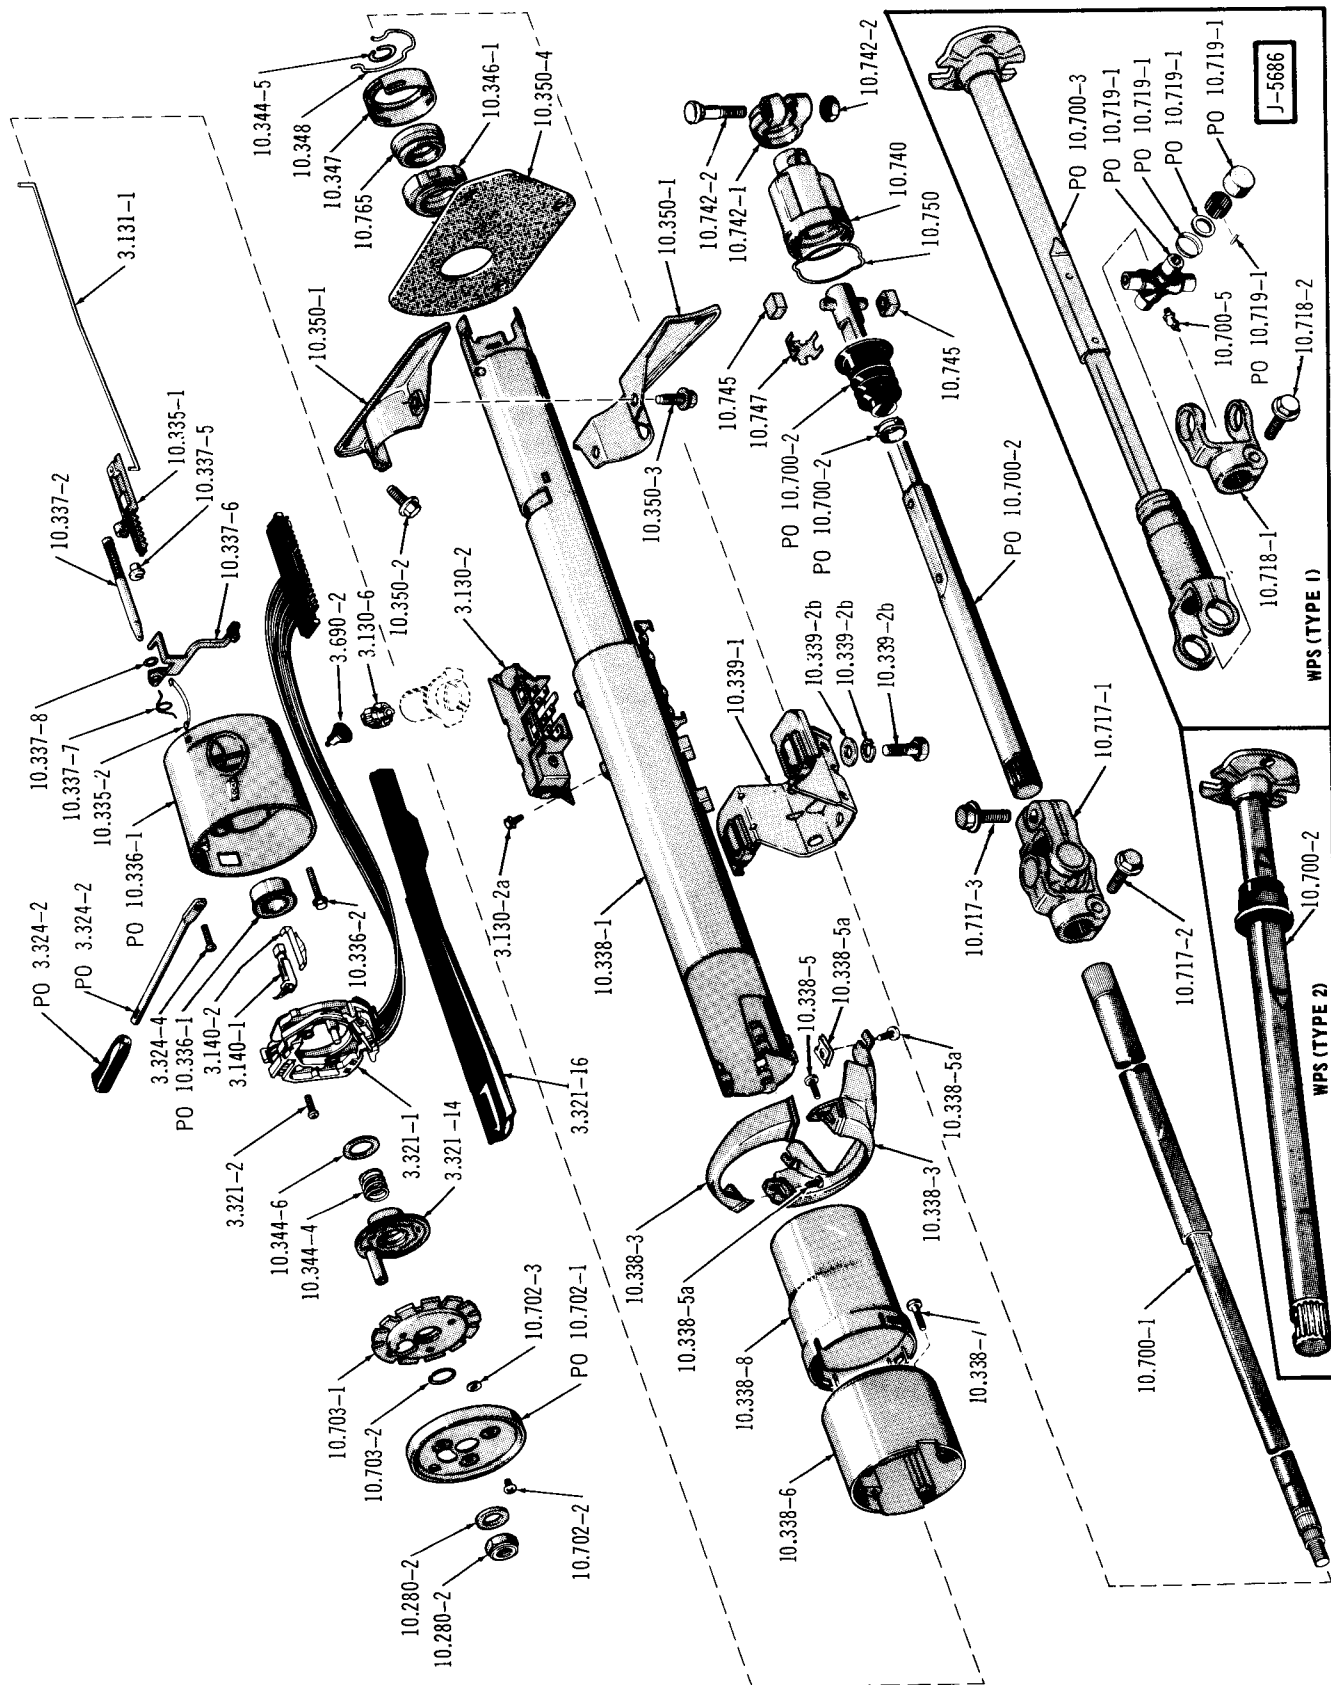

J-5934

STEERING LINKAGE... 10-20-40

J-4520

STEERING LINKAGE . . . 80-90

STEERING GEAR MOUNTING . . . 1976 80-90

J-6077

STEERING GEAR (ROSS - WORM AND GEAR) . . . (RHD-LPS) 10-20-40

J-4459

J-4405

STEERING GEAR ASSEMBLY (SAGINAW) . . . LHD (LPS)

J-4394

STEERING GEAR ASSEMBLY ... WPS

STEERING COLUMN . . . 10-20-40 (LHD-WCGS-LAW)

STEERING COLUMN . . . 10-20-40 (LHD-WFGS-LAW)

STEERING COLUMN . . . 10-20-40 (LHD-WCGS-WAW)

J-5672

STEERING COLUMN . . . 1974/1975 80

J-6031

STEERING COLUMN ... 1976 80-90 (LHD-WFGS)

J-4365

POWER STEERING PUMP, RESERVOIR AND HOSES . . . 1974 10-20-40 (SIX)

J-5638

POWER STEERING PUMP, RESERVOIR AND HOSES . . . 1974 80 (SIX)

J-5965

POWER STEERING PUMP, RESERVOIR AND HOSES... 1975/SIX

J-5637

POWER STEERING PUMP, RESERVOIR AND HOSES . . . V8

STEERING DAMPER (SHOCK TYPE) . . . 10-20-40

J-5848

FRONT STABILIZER BAR . . . 46

J-5847