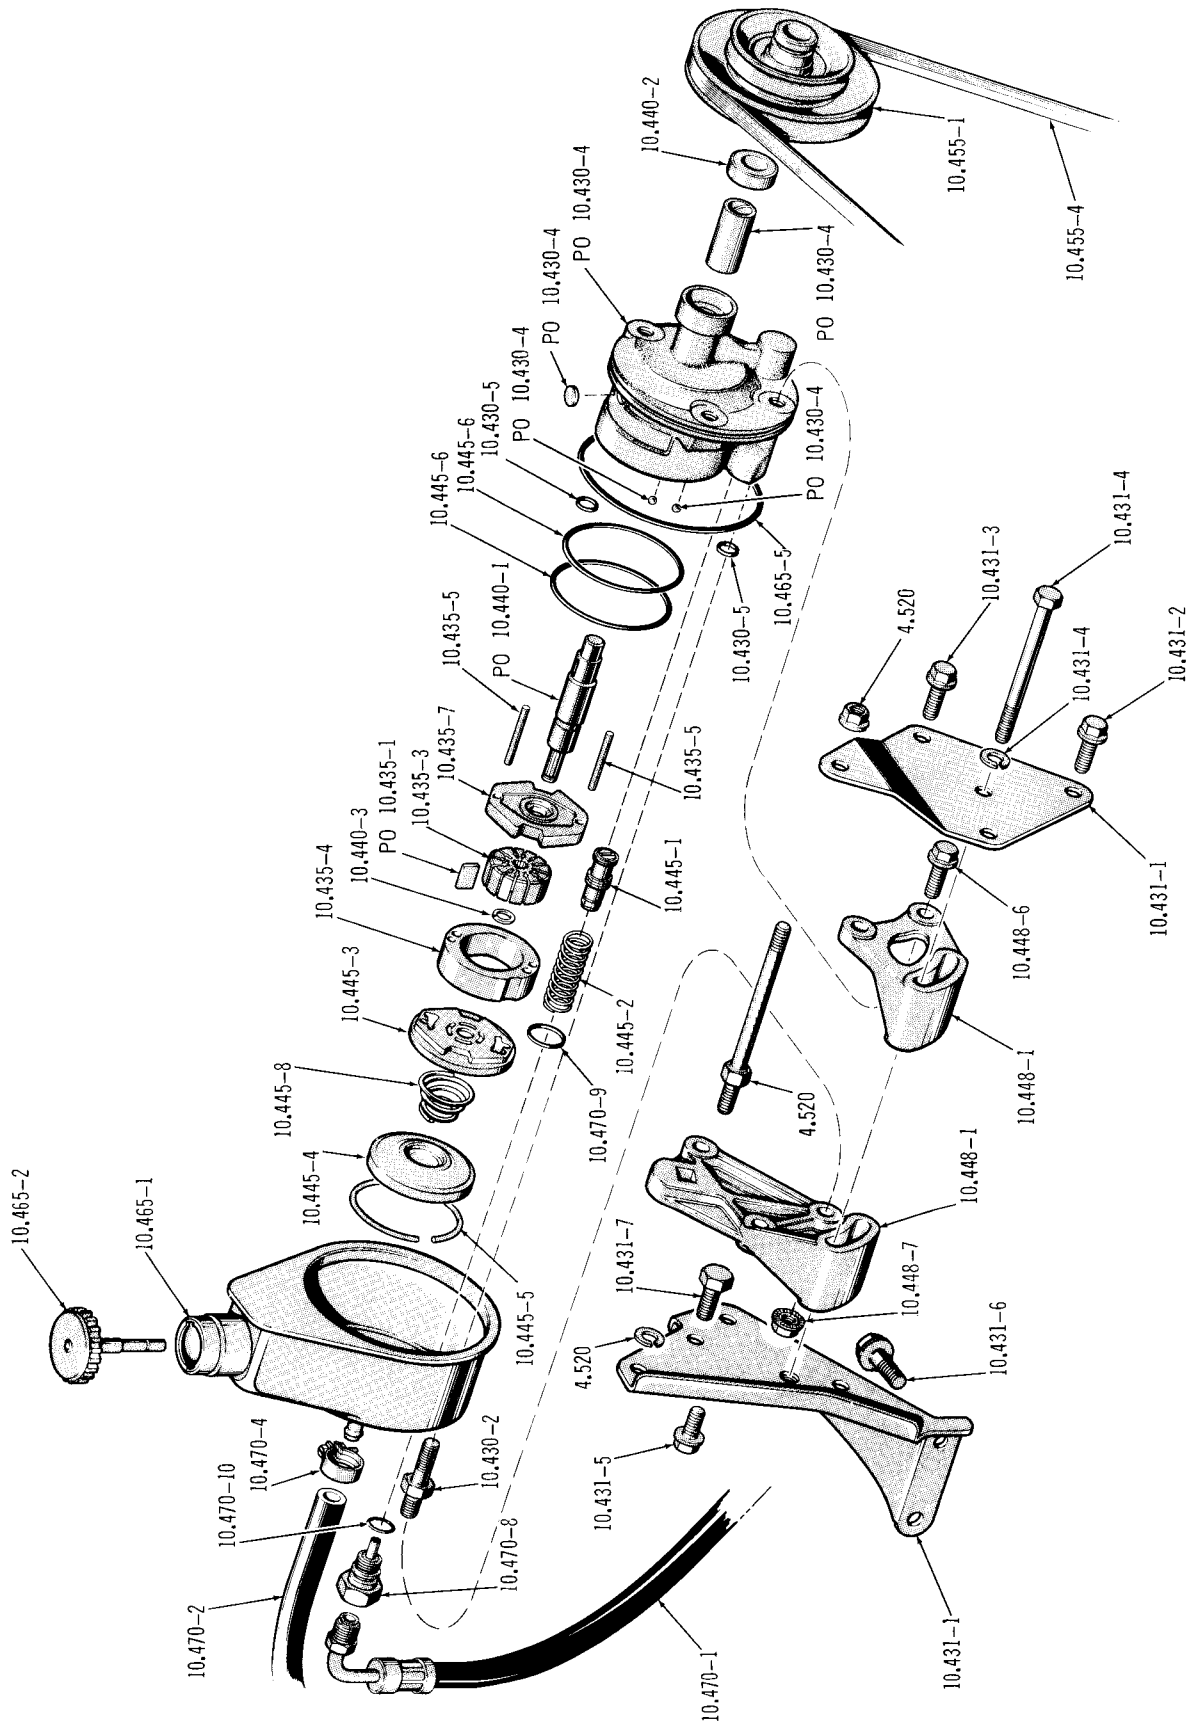

J-5934

STEERING LINKAGE... 10-20-40

J-4520

STEERING LINKAGE . . . 80-90

STEERING GEAR MOUNTING . . . 1976 80-90

J-6077

STEERING GEAR (ROSS - WORM AND GEAR) . . . (RHD-LPS) 10-20-40

J-4459

J-4405

STEERING GEAR ASSEMBLY (SAGINAW) . . . LHD (LPS)

J-4394

STEERING GEAR ASSEMBLY ... WPS

STEERING COLUMN . . . 10-20-40 (LHD-WCGS-LAW)

STEERING COLUMN . . . 10-20-40 (LHD-WFGS-LAW)

STEERING COLUMN . . . 10-20-40 (LHD-WCGS-WAW)

J-5672

STEERING COLUMN . . . 1974/1975 80

J-6031

STEERING COLUMN ... 1976 80-90 (LHD-WFGS)

J-4365

POWER STEERING PUMP, RESERVOIR AND HOSES . . . 1974 10-20-40 (SIX)

J-5638

POWER STEERING PUMP, RESERVOIR AND HOSES . . . 1974 80 (SIX)

J-5965

POWER STEERING PUMP, RESERVOIR AND HOSES... 1975/SIX

J-5637

POWER STEERING PUMP, RESERVOIR AND HOSES . . . V8

STEERING DAMPER (SHOCK TYPE) . . . 10-20-40

J-5848

FRONT STABILIZER BAR . . . 46

J-5847