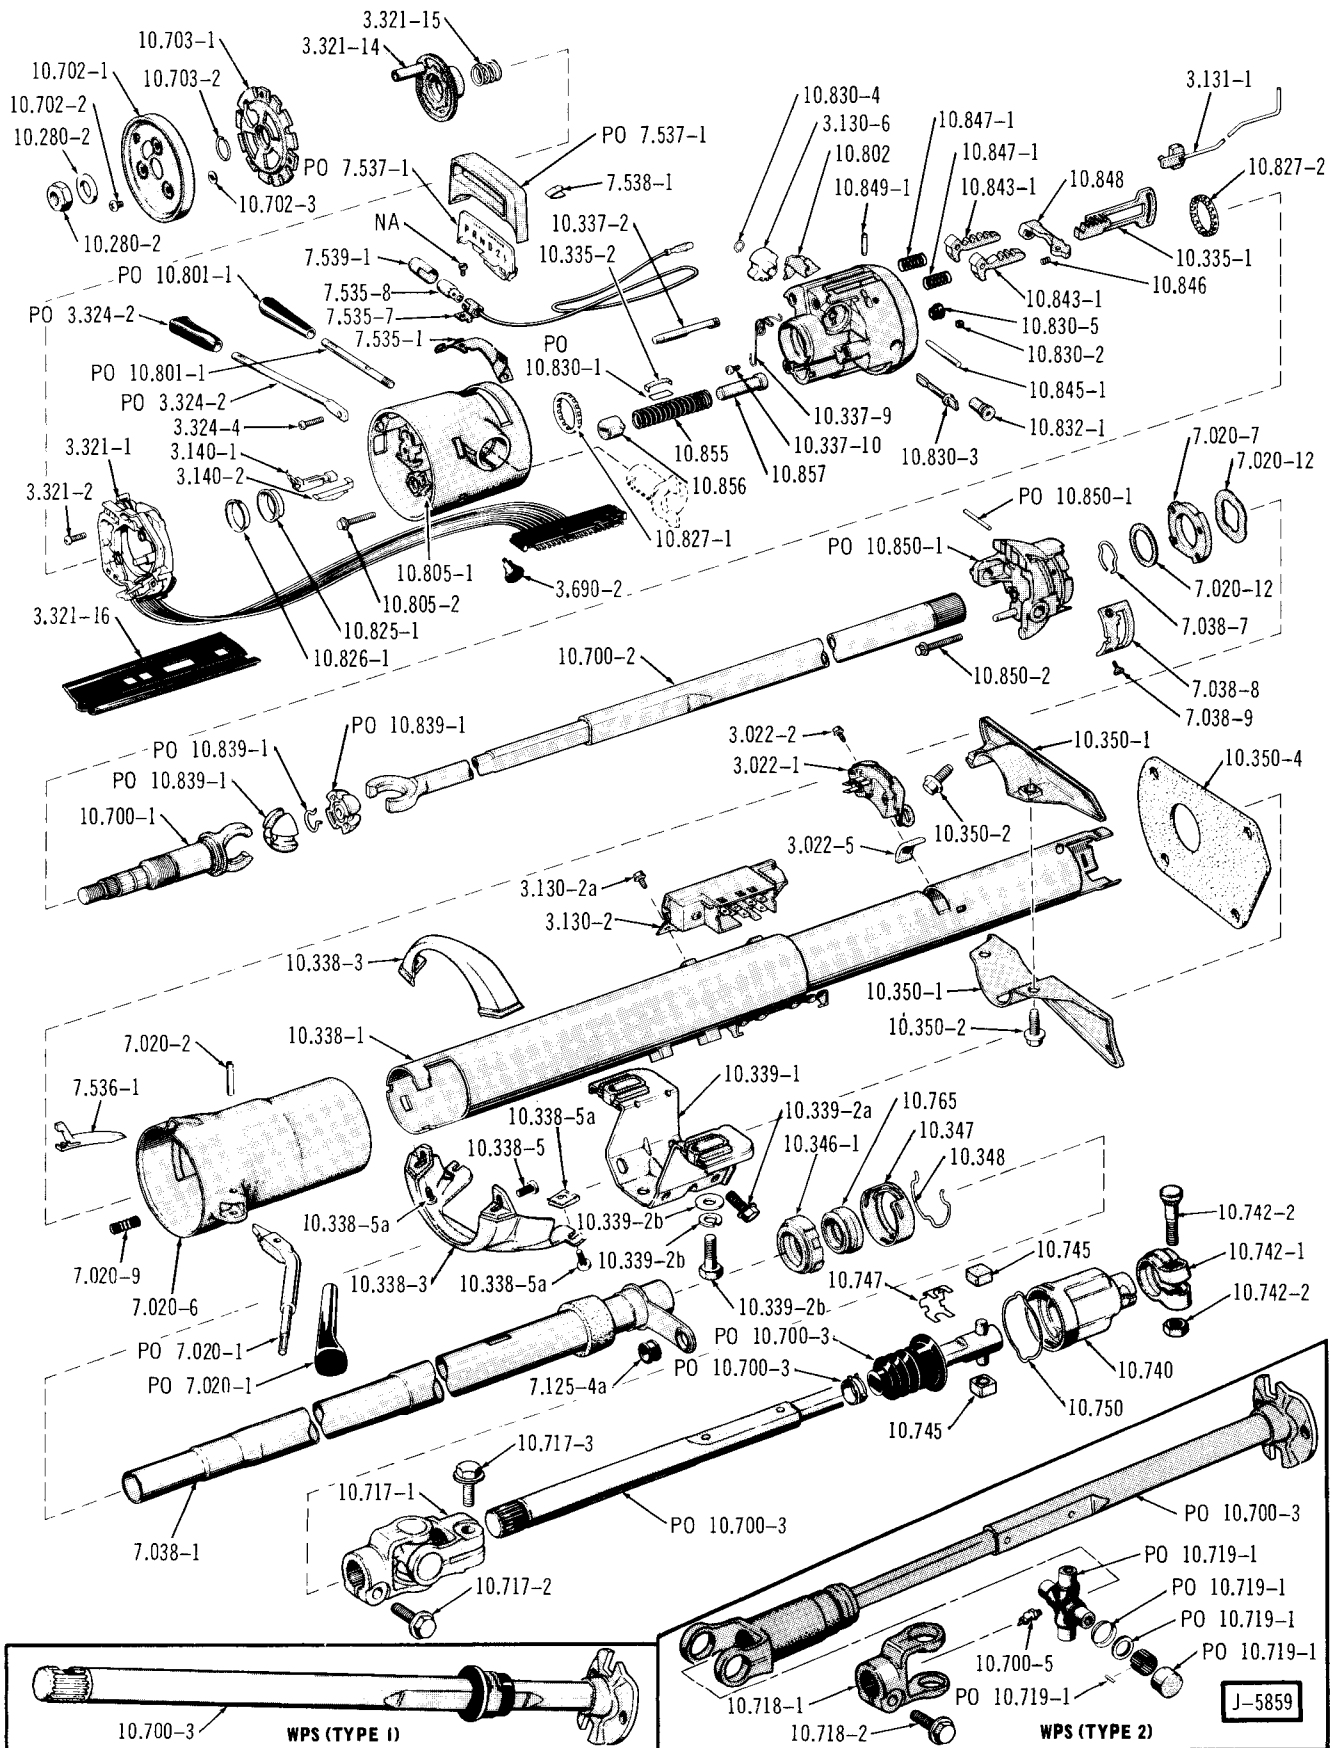

J-5934

STEERING LINKAGE... 10-20-40

J-4520

STEERING LINKAGE . . . 80-90

STEERING GEAR MOUNTING . . . 1976 80-90

J-6077

STEERING GEAR (ROSS - WORM AND GEAR) . . . (RHD-LPS) 10-20-40

J-4459

J-4405

STEERING GEAR ASSEMBLY (SAGINAW) . . . LHD (LPS)

J-4394

STEERING GEAR ASSEMBLY ... WPS

STEERING COLUMN . . . 10-20-40 (LHD-WCGS-LAW)

STEERING COLUMN . . . 10-20-40 (LHD-WFGS-LAW)

STEERING COLUMN . . . 10-20-40 (LHD-WCGS-WAW)

J-5672

STEERING COLUMN . . . 1974/1975 80

J-6031

STEERING COLUMN ... 1976 80-90 (LHD-WFGS)

J-4365

POWER STEERING PUMP, RESERVOIR AND HOSES . . . 1974 10-20-40 (SIX)

J-5638

POWER STEERING PUMP, RESERVOIR AND HOSES . . . 1974 80 (SIX)

J-5965

POWER STEERING PUMP, RESERVOIR AND HOSES... 1975/SIX

J-5637

POWER STEERING PUMP, RESERVOIR AND HOSES . . . V8

STEERING DAMPER (SHOCK TYPE) . . . 10-20-40

J-5848

FRONT STABILIZER BAR . . . 46

J-5847