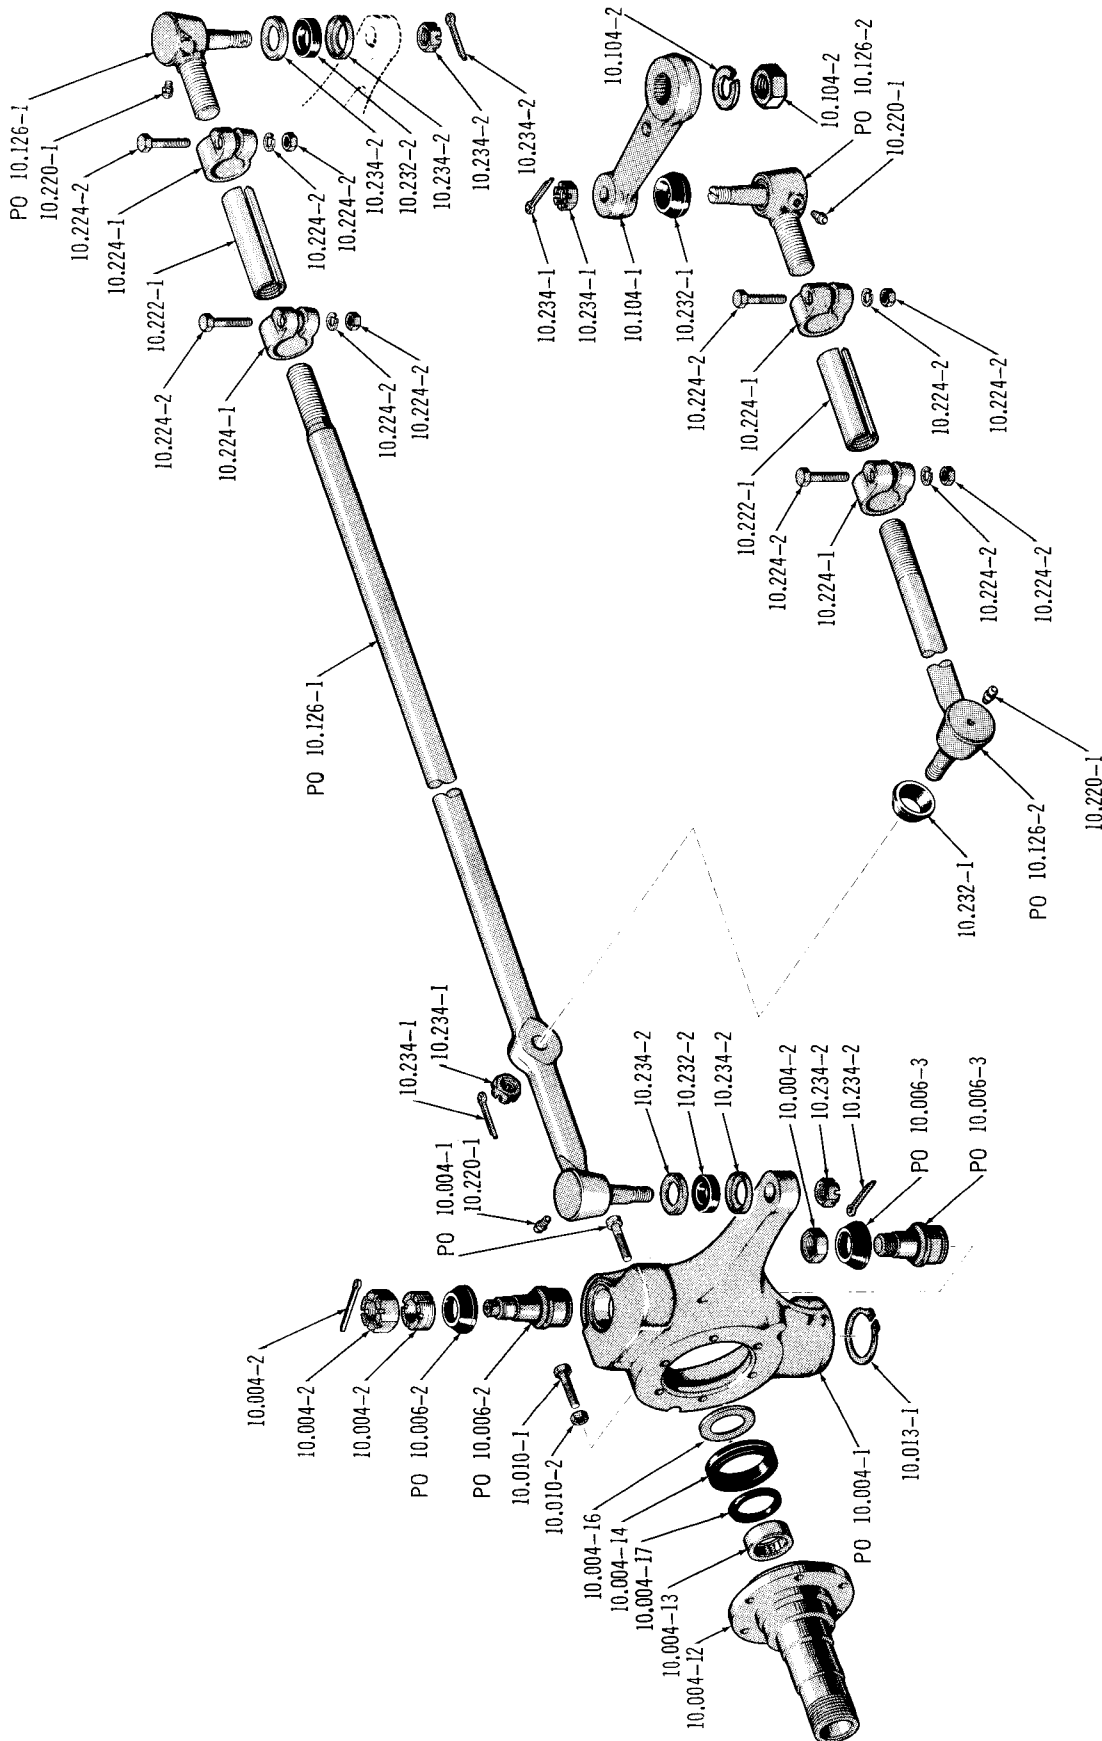

J-5934

STEERING LINKAGE... 10-20-40

J-4520

STEERING LINKAGE . . . 80-90

STEERING GEAR MOUNTING . . . 1976 80-90

J-6077

STEERING GEAR (ROSS - WORM AND GEAR) . . . (RHD-LPS) 10-20-40

J-4459

J-4405

STEERING GEAR ASSEMBLY (SAGINAW) . . . LHD (LPS)

J-4394

STEERING GEAR ASSEMBLY ... WPS

STEERING COLUMN . . . 10-20-40 (LHD-WCGS-LAW)

STEERING COLUMN . . . 10-20-40 (LHD-WFGS-LAW)

STEERING COLUMN . . . 10-20-40 (LHD-WCGS-WAW)

J-5672

STEERING COLUMN . . . 1974/1975 80

J-6031

STEERING COLUMN ... 1976 80-90 (LHD-WFGS)

J-4365

POWER STEERING PUMP, RESERVOIR AND HOSES . . . 1974 10-20-40 (SIX)

J-5638

POWER STEERING PUMP, RESERVOIR AND HOSES . . . 1974 80 (SIX)

J-5965

POWER STEERING PUMP, RESERVOIR AND HOSES... 1975/SIX

J-5637

POWER STEERING PUMP, RESERVOIR AND HOSES . . . V8

STEERING DAMPER (SHOCK TYPE) . . . 10-20-40

J-5848

FRONT STABILIZER BAR . . . 46

J-5847