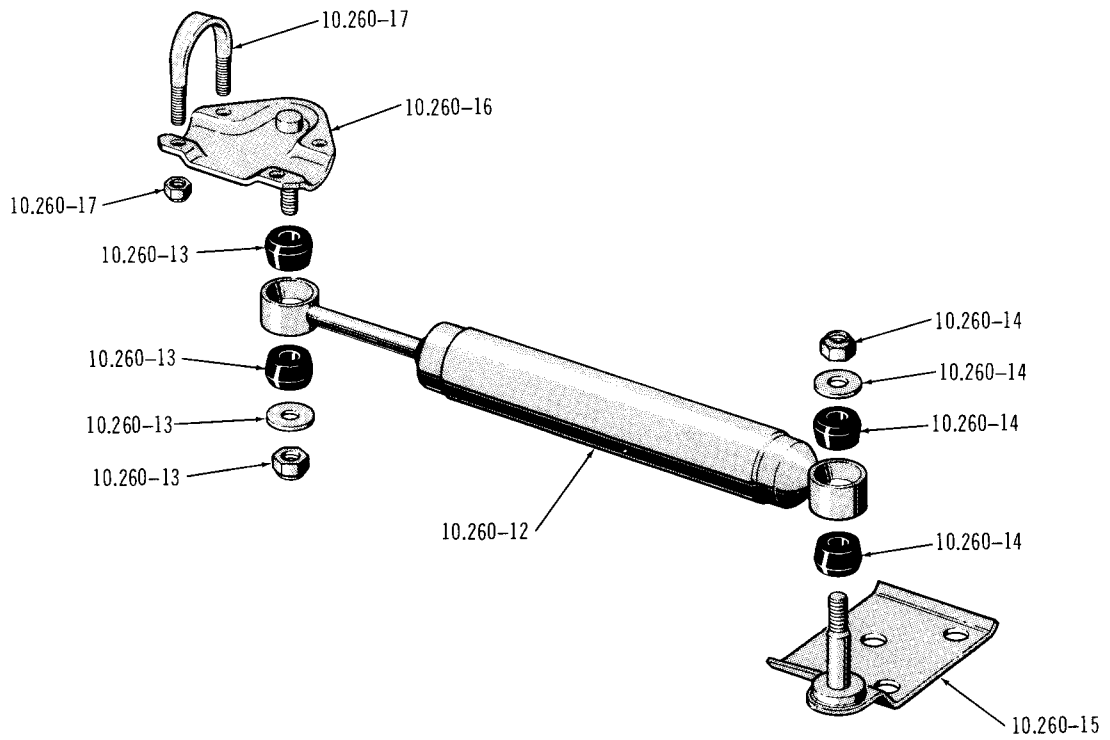

J-5965

POWER STEERING PUMP, RESERVOIR AND HOSES... 1975/SIX

J-5637

POWER STEERING PUMP, RESERVOIR AND HOSES . . . V8

STEERING DAMPER (SHOCK TYPE) . . . 10-20-40

J-5848

FRONT STABILIZER BAR . . . 46

J-5847