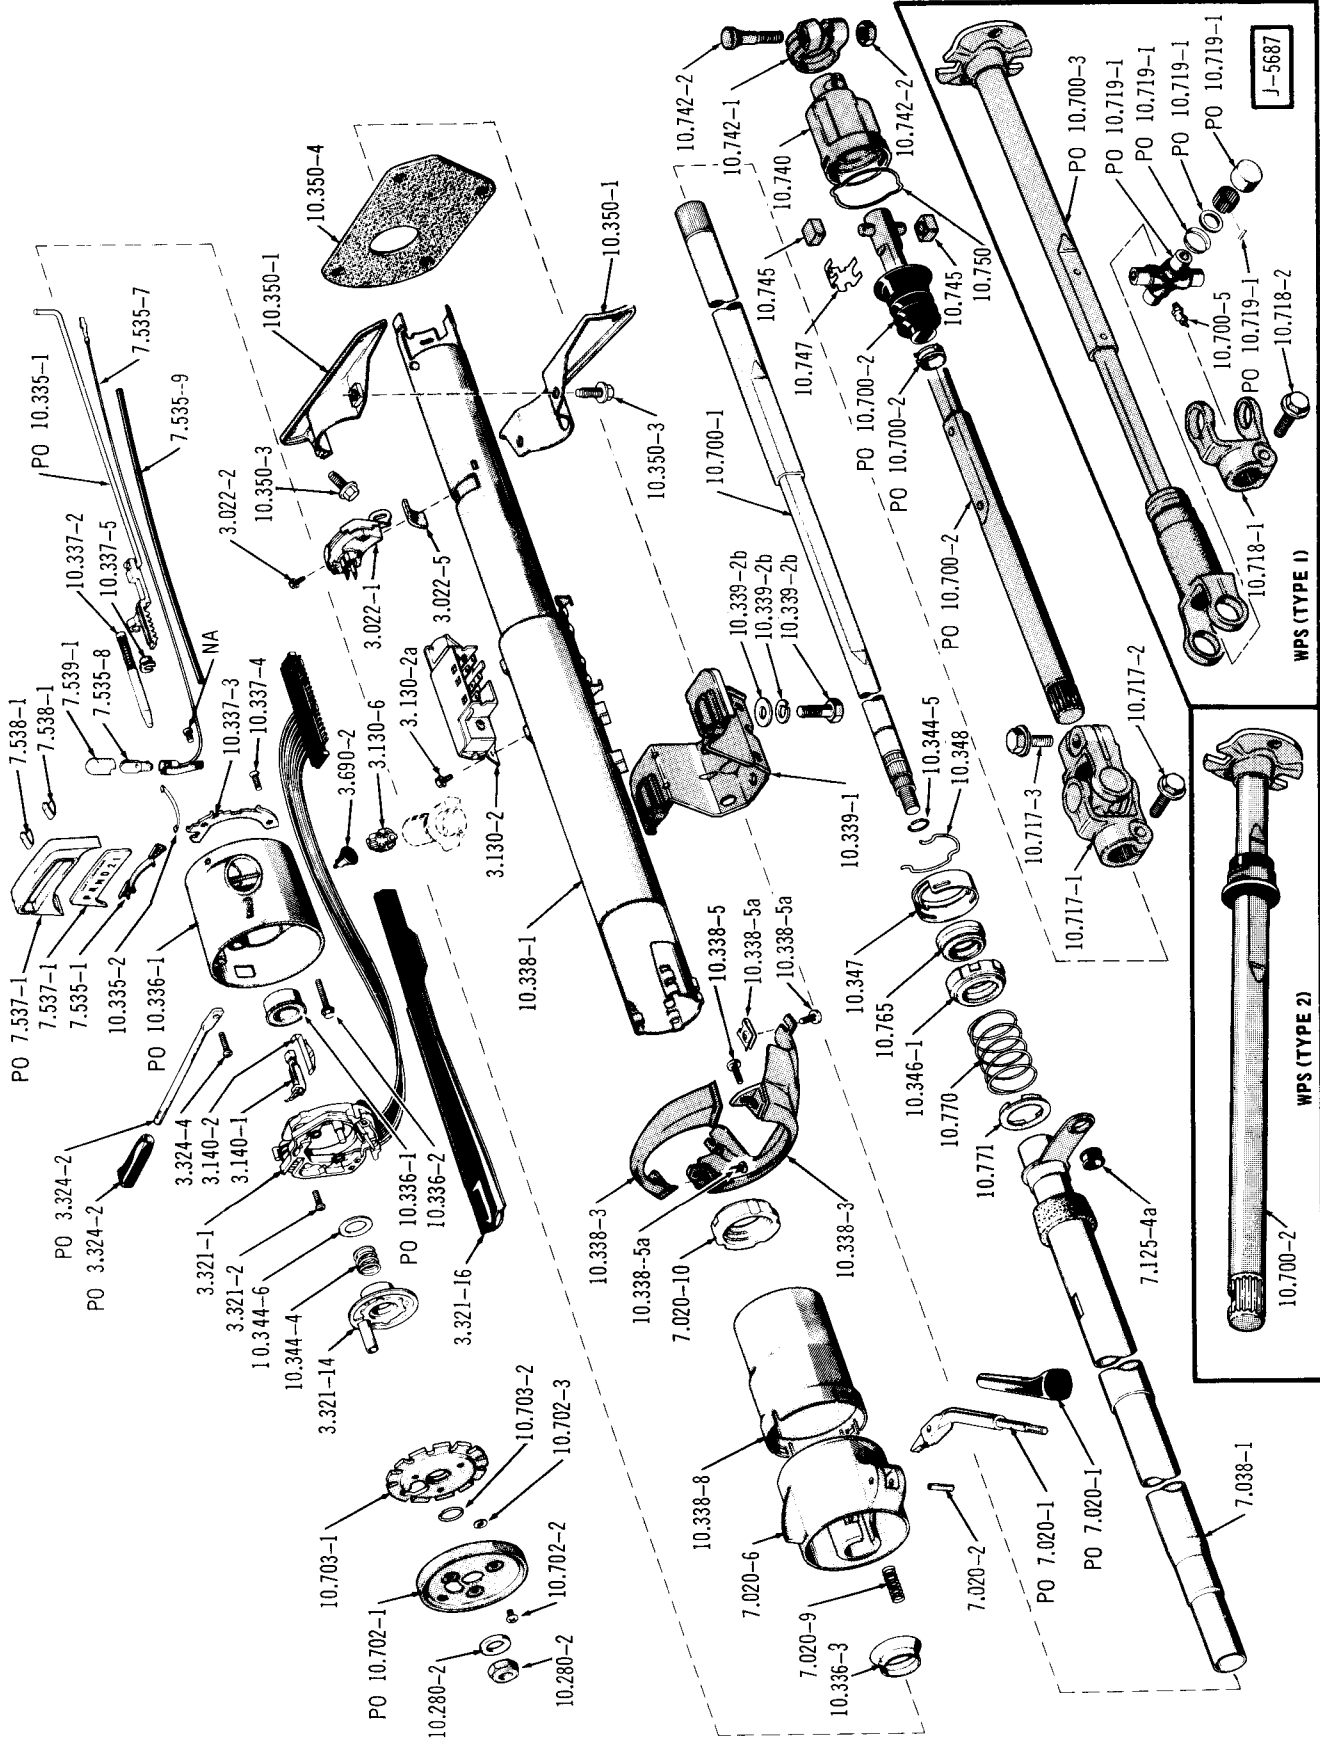

J-5934

STEERING LINKAGE... 10-20-40

J-4520

STEERING LINKAGE . . . 80-90

STEERING GEAR MOUNTING . . . 1976 80-90

J-6077

STEERING GEAR (ROSS - WORM AND GEAR) . . . (RHD-LPS) 10-20-40

J-4459

J-4405

STEERING GEAR ASSEMBLY (SAGINAW) . . . LHD (LPS)

J-4394

STEERING GEAR ASSEMBLY ... WPS

STEERING COLUMN . . . 10-20-40 (LHD-WCGS-LAW)

STEERING COLUMN . . . 10-20-40 (LHD-WFGS-LAW)

STEERING COLUMN . . . 10-20-40 (LHD-WCGS-WAW)

J-5672

STEERING COLUMN . . . 1974/1975 80

J-6031

STEERING COLUMN ... 1976 80-90 (LHD-WFGS)

J-4365

POWER STEERING PUMP, RESERVOIR AND HOSES . . . 1974 10-20-40 (SIX)

J-5638

POWER STEERING PUMP, RESERVOIR AND HOSES . . . 1974 80 (SIX)

J-5965

POWER STEERING PUMP, RESERVOIR AND HOSES... 1975/SIX

J-5637

POWER STEERING PUMP, RESERVOIR AND HOSES . . . V8

STEERING DAMPER (SHOCK TYPE) . . . 10-20-40

J-5848

FRONT STABILIZER BAR . . . 46

J-5847