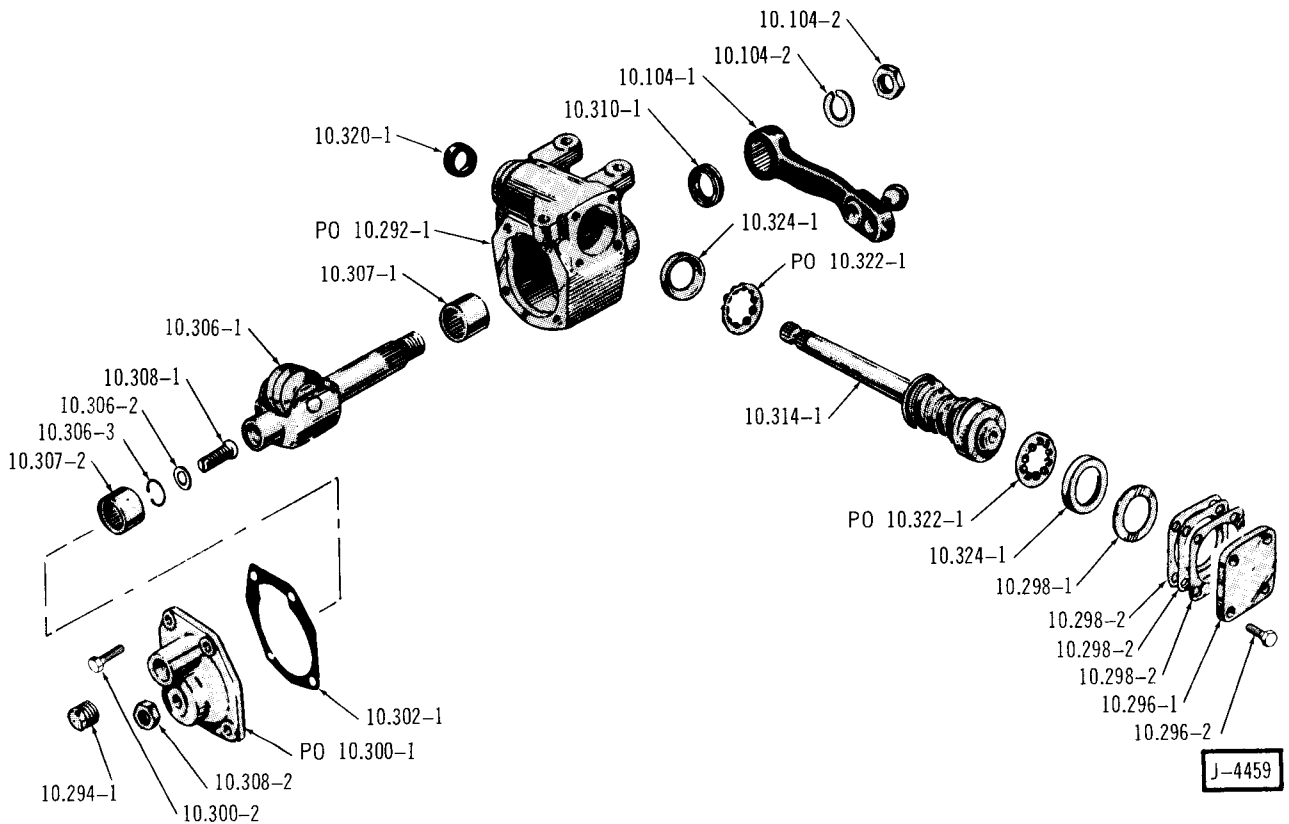

J-5934

STEERING LINKAGE... 10-20-40

J-4520

STEERING LINKAGE . . . 80-90

STEERING GEAR MOUNTING . . . 1976 80-90

J-6077

STEERING GEAR (ROSS - WORM AND GEAR) . . . (RHD-LPS) 10-20-40

J-4459

J-4405

STEERING GEAR ASSEMBLY (SAGINAW) . . . LHD (LPS)

J-4394

STEERING GEAR ASSEMBLY ... WPS

STEERING COLUMN . . . 10-20-40 (LHD-WCGS-LAW)

STEERING COLUMN . . . 10-20-40 (LHD-WFGS-LAW)

STEERING COLUMN . . . 10-20-40 (LHD-WCGS-WAW)

J-5672

STEERING COLUMN . . . 1974/1975 80

J-6031

STEERING COLUMN ... 1976 80-90 (LHD-WFGS)

J-4365

POWER STEERING PUMP, RESERVOIR AND HOSES . . . 1974 10-20-40 (SIX)

J-5638

POWER STEERING PUMP, RESERVOIR AND HOSES . . . 1974 80 (SIX)

J-5965

POWER STEERING PUMP, RESERVOIR AND HOSES... 1975/SIX

J-5637

POWER STEERING PUMP, RESERVOIR AND HOSES . . . V8

STEERING DAMPER (SHOCK TYPE) . . . 10-20-40

J-5848

FRONT STABILIZER BAR . . . 46

J-5847