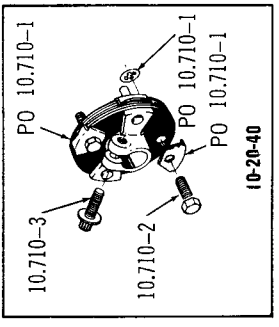

J-4394

STEERING GEAR ASSEMBLY ... WPS