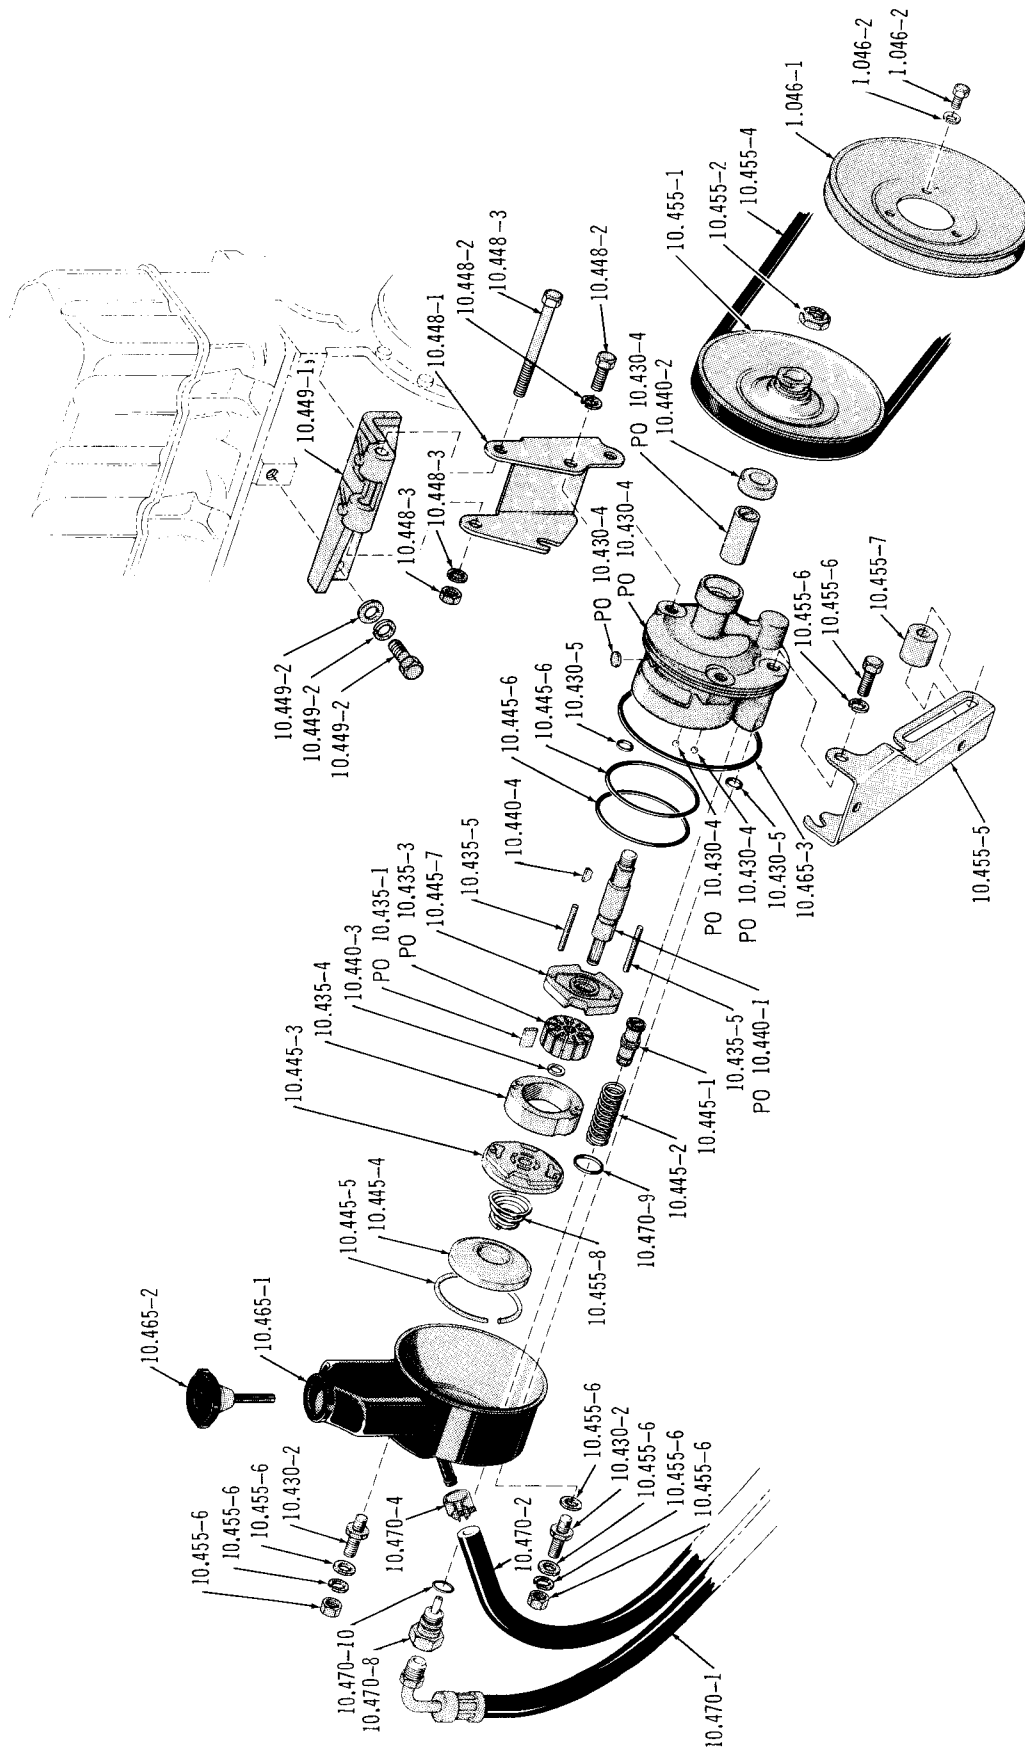

J-5934

STEERING LINKAGE... 10-20-40

J-4520

STEERING LINKAGE . . . 80-90

STEERING GEAR MOUNTING . . . 1976 80-90

J-6077

STEERING GEAR (ROSS - WORM AND GEAR) . . . (RHD-LPS) 10-20-40

J-4459

J-4405

STEERING GEAR ASSEMBLY (SAGINAW) . . . LHD (LPS)

J-4394

STEERING GEAR ASSEMBLY ... WPS

STEERING COLUMN . . . 10-20-40 (LHD-WCGS-LAW)

STEERING COLUMN . . . 10-20-40 (LHD-WFGS-LAW)

STEERING COLUMN . . . 10-20-40 (LHD-WCGS-WAW)

J-5672

STEERING COLUMN . . . 1974/1975 80

J-6031

STEERING COLUMN ... 1976 80-90 (LHD-WFGS)

J-4365

POWER STEERING PUMP, RESERVOIR AND HOSES . . . 1974 10-20-40 (SIX)

J-5638

POWER STEERING PUMP, RESERVOIR AND HOSES . . . 1974 80 (SIX)

J-5965

POWER STEERING PUMP, RESERVOIR AND HOSES... 1975/SIX

J-5637

POWER STEERING PUMP, RESERVOIR AND HOSES . . . V8

STEERING DAMPER (SHOCK TYPE) . . . 10-20-40

J-5848

FRONT STABILIZER BAR . . . 46

J-5847