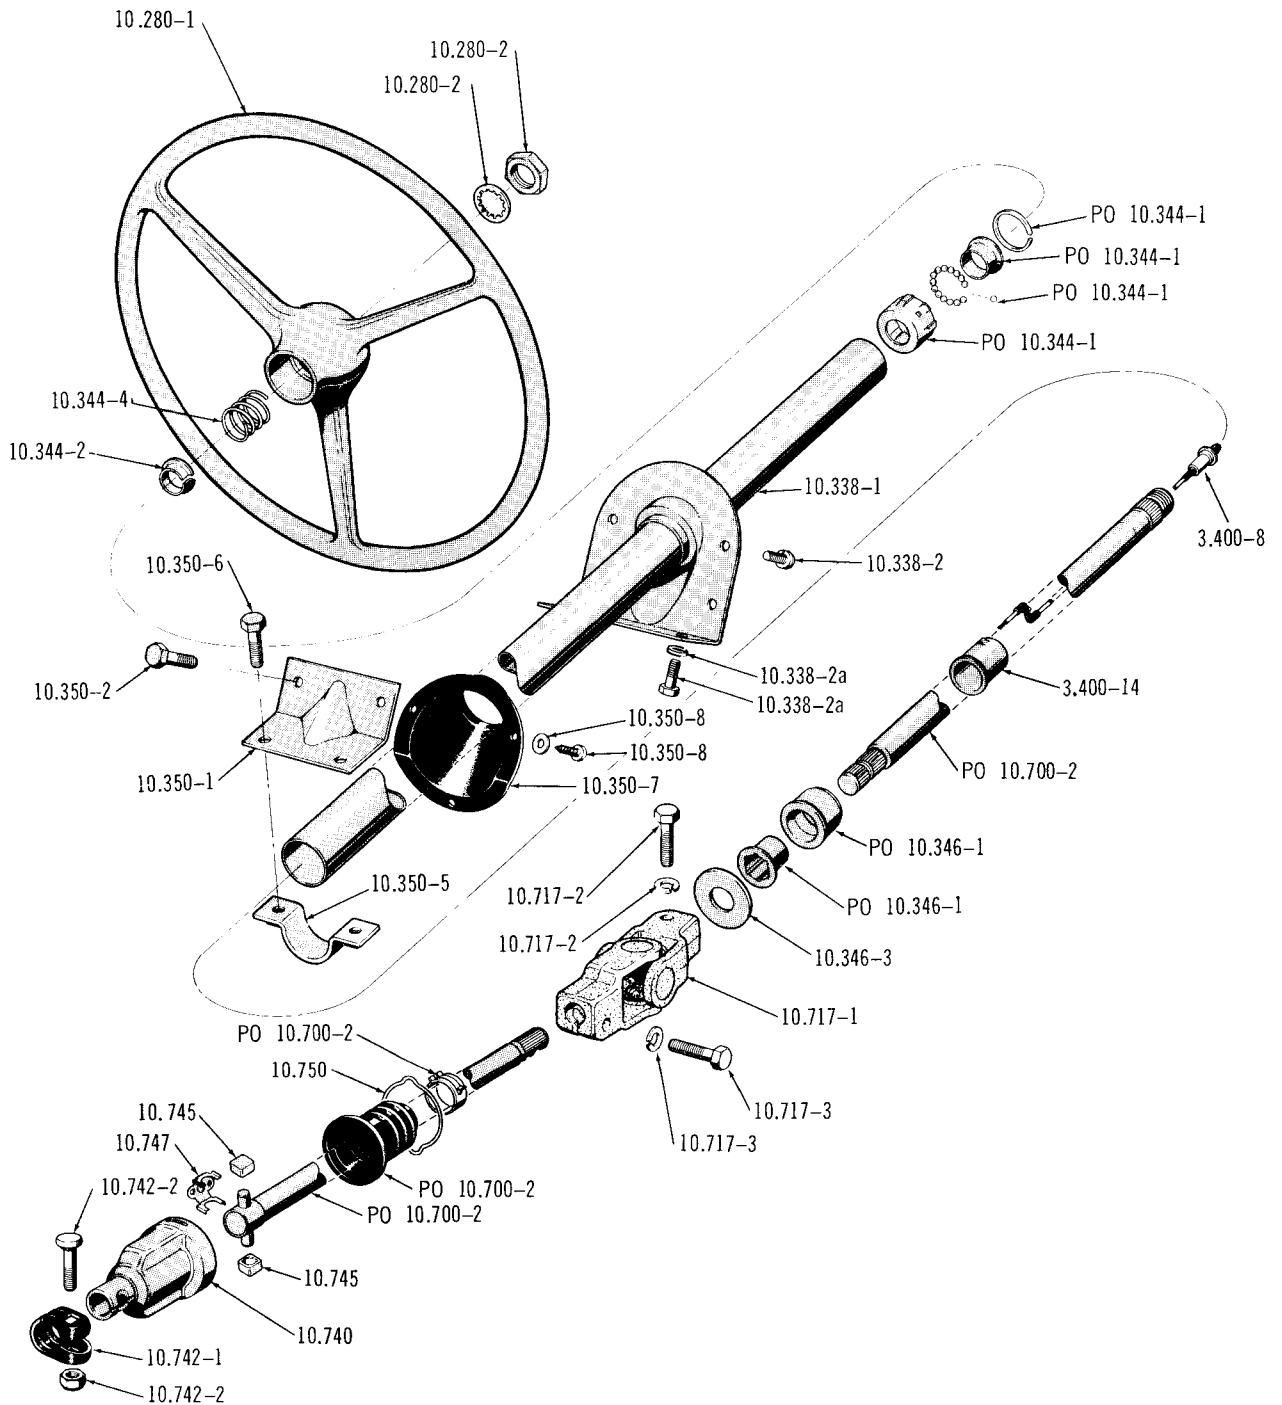

J-5934

STEERING LINKAGE... 10-20-40

J-4520

STEERING LINKAGE . . . 80-90

STEERING GEAR MOUNTING . . . 1976 80-90

J-6077

STEERING GEAR (ROSS - WORM AND GEAR) . . . (RHD-LPS) 10-20-40

J-4459

J-4405

STEERING GEAR ASSEMBLY (SAGINAW) . . . LHD (LPS)

J-4394

STEERING GEAR ASSEMBLY ... WPS

STEERING COLUMN . . . 10-20-40 (LHD-WCGS-LAW)

STEERING COLUMN . . . 10-20-40 (LHD-WFGS-LAW)

STEERING COLUMN . . . 10-20-40 (LHD-WCGS-WAW)

J-5672

STEERING COLUMN . . . 1974/1975 80

J-6031

STEERING COLUMN ... 1976 80-90 (LHD-WFGS)

J-4365

POWER STEERING PUMP, RESERVOIR AND HOSES . . . 1974 10-20-40 (SIX)

J-5638

POWER STEERING PUMP, RESERVOIR AND HOSES . . . 1974 80 (SIX)

J-5965

POWER STEERING PUMP, RESERVOIR AND HOSES... 1975/SIX

J-5637

POWER STEERING PUMP, RESERVOIR AND HOSES . . . V8

STEERING DAMPER (SHOCK TYPE) . . . 10-20-40

J-5848

FRONT STABILIZER BAR . . . 46

J-5847