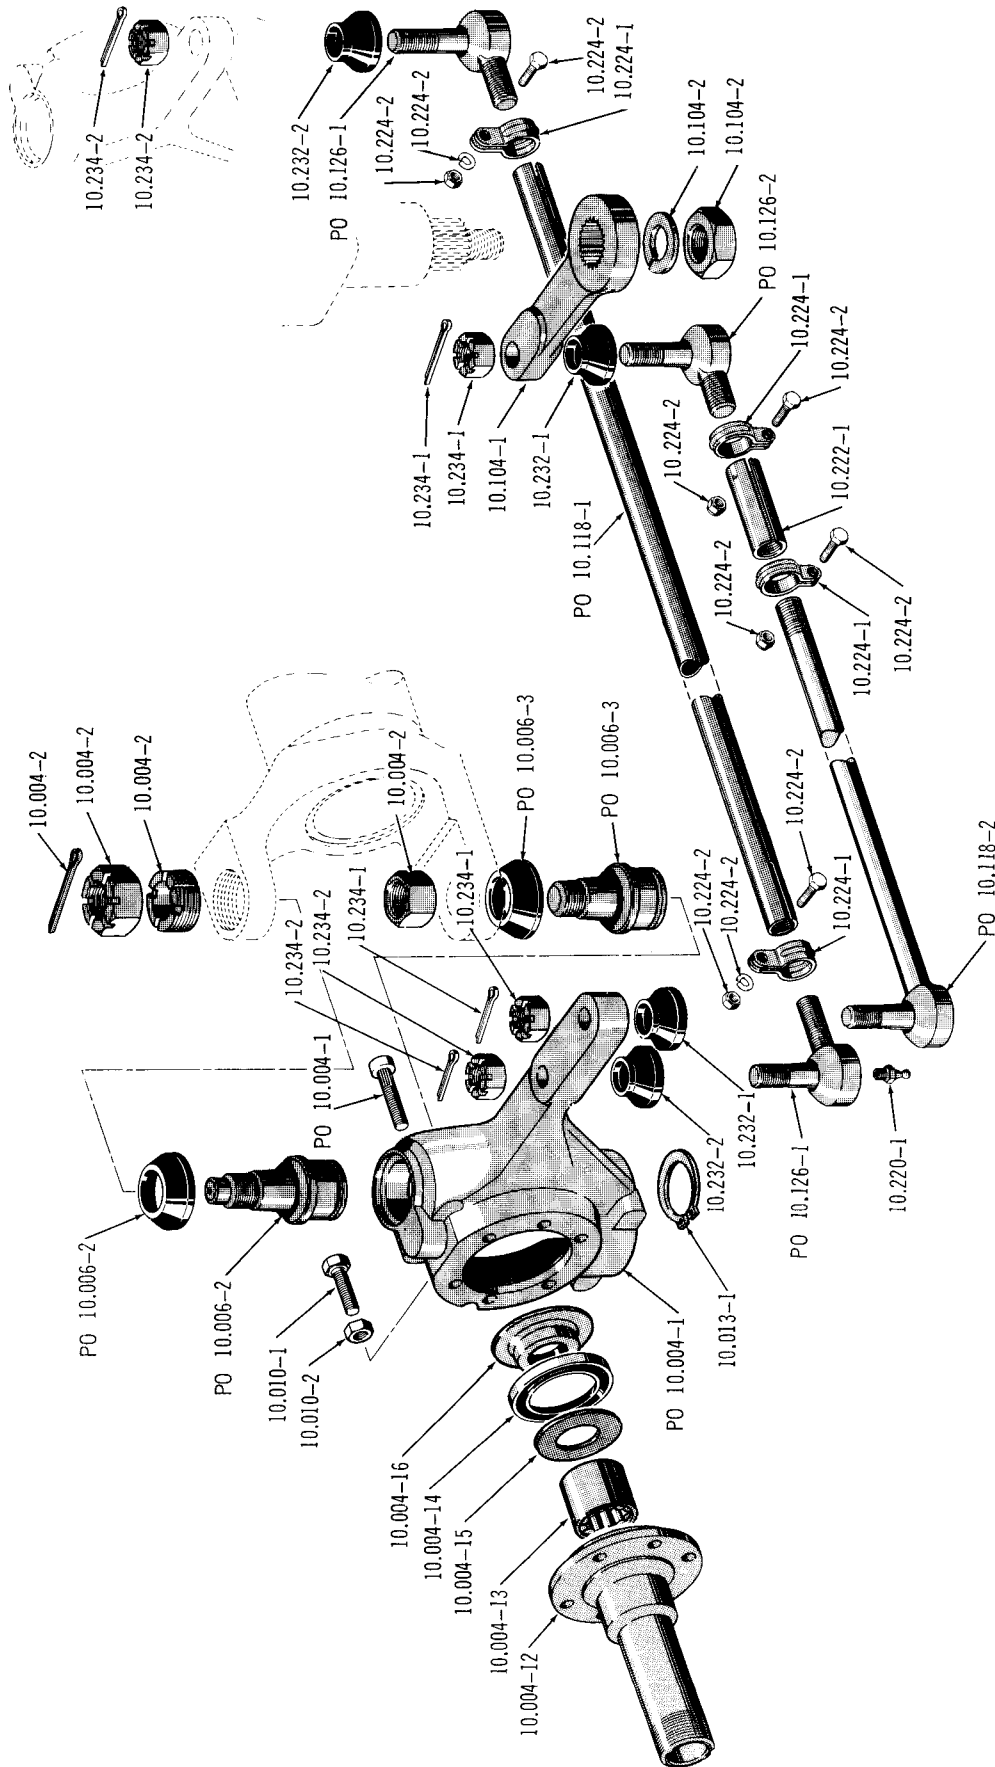

J-5934

STEERING LINKAGE... 10-20-40

J-4520

STEERING LINKAGE . . . 80-90

STEERING GEAR MOUNTING . . . 1976 80-90

J-6077

STEERING GEAR (ROSS - WORM AND GEAR) . . . (RHD-LPS) 10-20-40

J-4459

J-4405

STEERING GEAR ASSEMBLY (SAGINAW) . . . LHD (LPS)

J-4394

STEERING GEAR ASSEMBLY ... WPS

STEERING COLUMN . . . 10-20-40 (LHD-WCGS-LAW)

STEERING COLUMN . . . 10-20-40 (LHD-WFGS-LAW)

STEERING COLUMN . . . 10-20-40 (LHD-WCGS-WAW)

J-5672

STEERING COLUMN . . . 1974/1975 80

J-6031

STEERING COLUMN ... 1976 80-90 (LHD-WFGS)

J-4365

POWER STEERING PUMP, RESERVOIR AND HOSES . . . 1974 10-20-40 (SIX)

J-5638

POWER STEERING PUMP, RESERVOIR AND HOSES . . . 1974 80 (SIX)

J-5965

POWER STEERING PUMP, RESERVOIR AND HOSES... 1975/SIX

J-5637

POWER STEERING PUMP, RESERVOIR AND HOSES . . . V8

STEERING DAMPER (SHOCK TYPE) . . . 10-20-40

J-5848

FRONT STABILIZER BAR . . . 46

J-5847