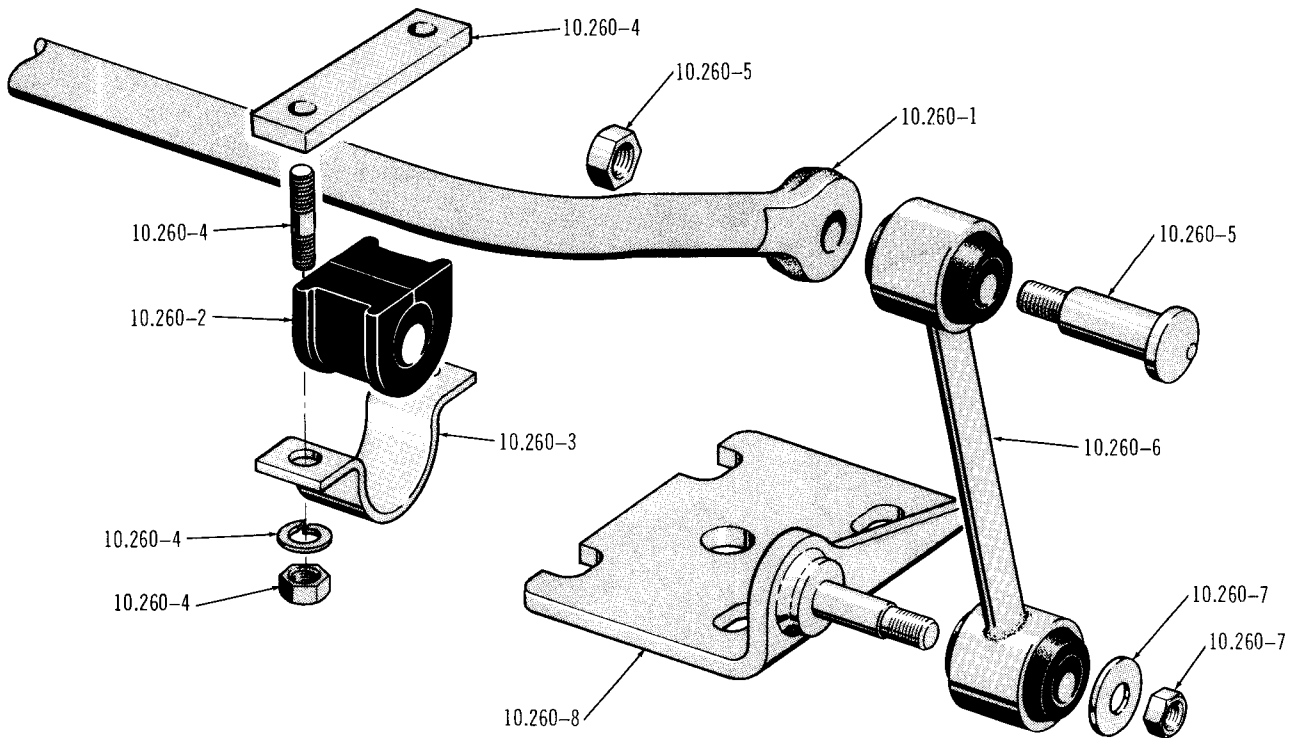

J-5965

POWER STEERING PUMP, RESERVOIR AND HOSES... 1975/SIX

J-5637

POWER STEERING PUMP, RESERVOIR AND HOSES . . . V8

STEERING DAMPER (SHOCK TYPE) . . . 10-20-40

J-5848

FRONT STABILIZER BAR . . . 46

J-5847