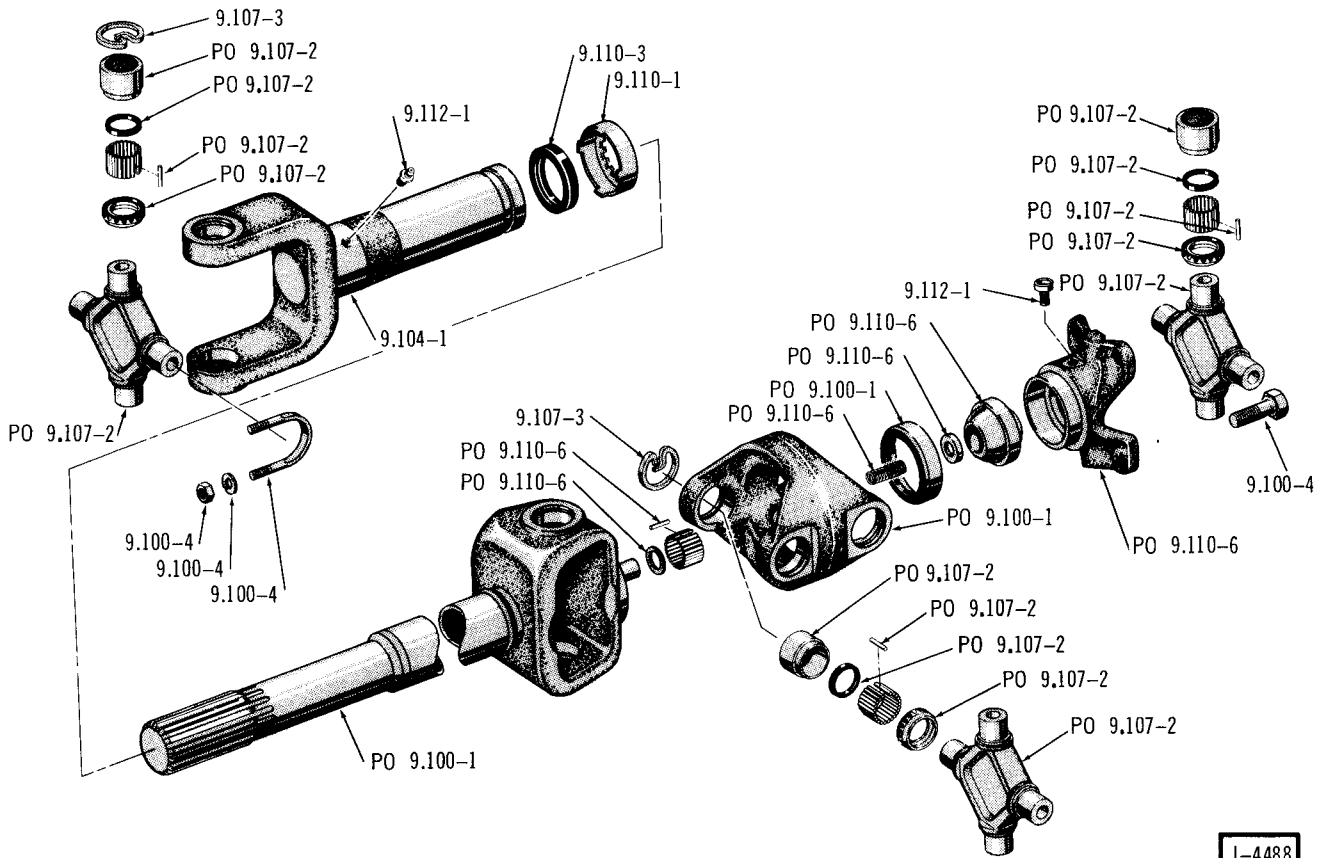

J-4967

FRONT AXLE

J-4273

REAR AXLE (FLANGED SHAFT)

J-5861

REAR AXLE (MODEL 60-3) . . . 26-46

FRONT AXLE DIFFERENTIAL (STANDARD)

J-4285

REAR AXLE DIFFERENTIAL (STANDARD)

J-4853

J-4354

REAR AXLE DIFFERENTIAL (TRAC-LOK)

FRONT PROPELLER SHAFT . . . 10-20-40

FRONT PROPELLER SHAFT . . . 80-90

J-4487

REAR PROPELLER SHAFT (SPICER)

J-4498

REAR PROPELLER SHAFT (DETROIT UNIVERSAL)