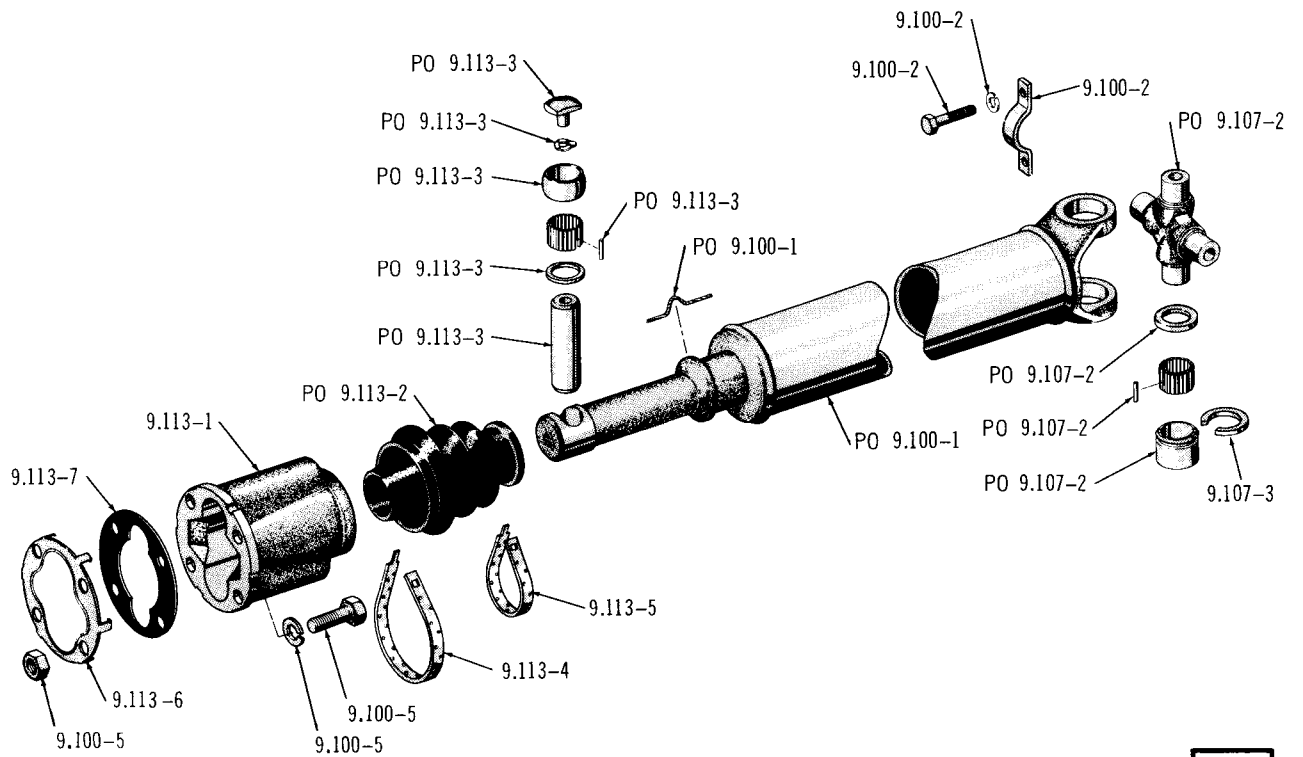

REAR AXLE DIFFERENTIAL (STANDARD)

J-4853

J-4354

REAR AXLE DIFFERENTIAL (TRAC-LOK)

FRONT PROPELLER SHAFT . . . 10-20-40

FRONT PROPELLER SHAFT . . . 80-90

J-4487

REAR PROPELLER SHAFT (SPICER)

J-4498

REAR PROPELLER SHAFT (DETROIT UNIVERSAL)