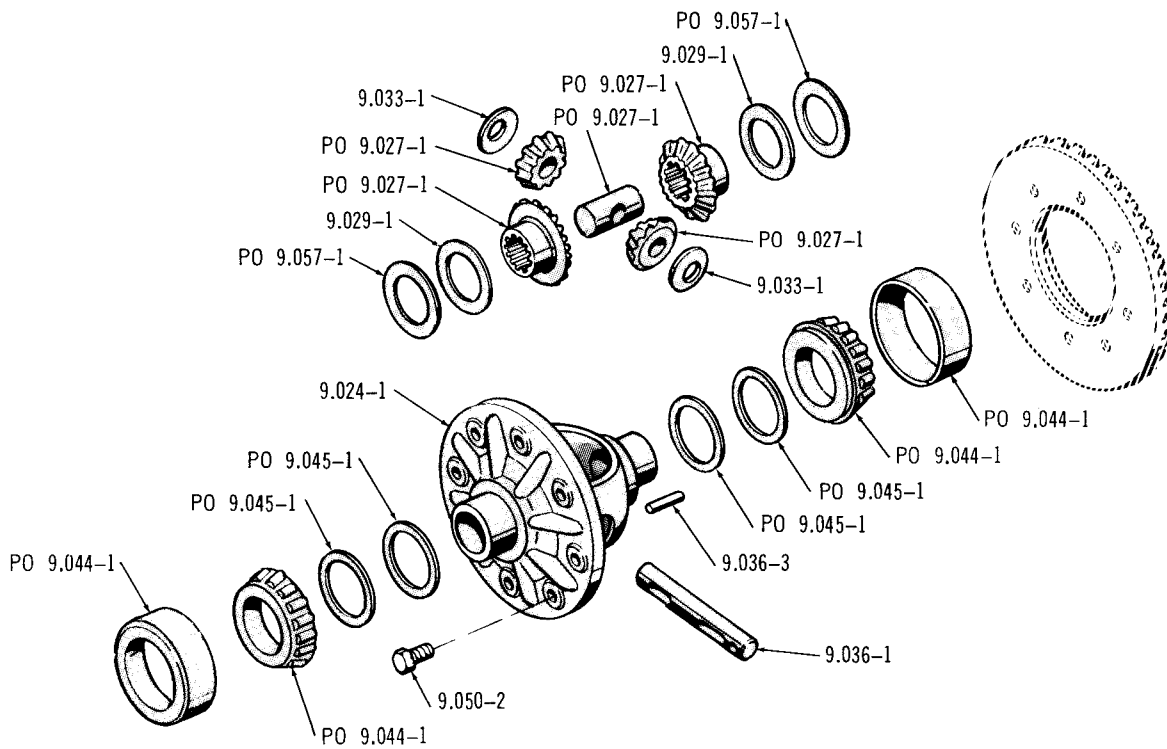

J-4967

FRONT AXLE

J-4273

REAR AXLE (FLANGED SHAFT)

J-5861

REAR AXLE (MODEL 60-3) . . . 26-46

FRONT AXLE DIFFERENTIAL (STANDARD)

J-4285

REAR AXLE DIFFERENTIAL (STANDARD)

J-4853

J-4354

REAR AXLE DIFFERENTIAL (TRAC-LOK)

FRONT PROPELLER SHAFT . . . 10-20-40

FRONT PROPELLER SHAFT . . . 80-90

J-4487

REAR PROPELLER SHAFT (SPICER)

J-4498

REAR PROPELLER SHAFT (DETROIT UNIVERSAL)