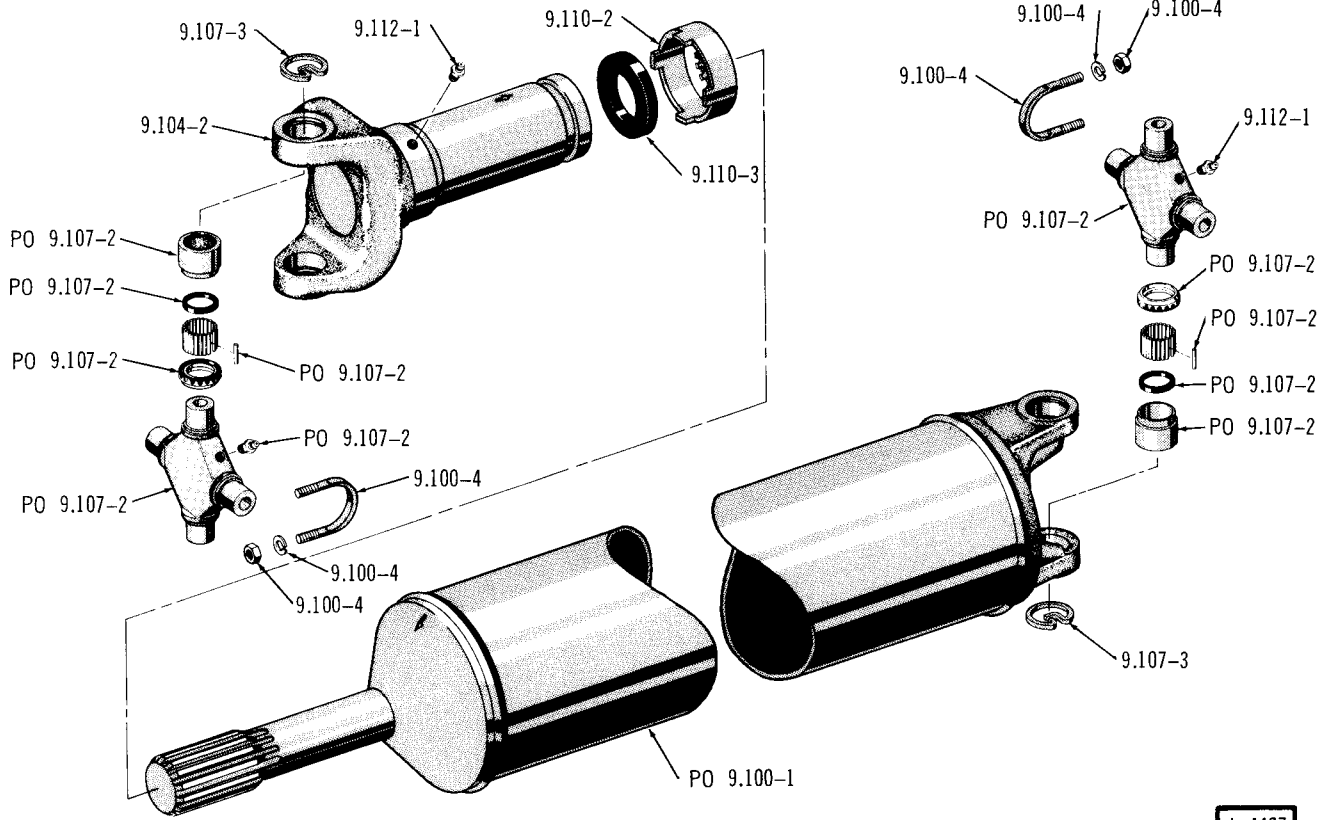

REAR AXLE DIFFERENTIAL (STANDARD)

J-4853

J-4354

REAR AXLE DIFFERENTIAL (TRAC-LOK)

FRONT PROPELLER SHAFT . . . 10-20-40

FRONT PROPELLER SHAFT . . . 80-90

J-4487

REAR PROPELLER SHAFT (SPICER)

J-4498

REAR PROPELLER SHAFT (DETROIT UNIVERSAL)