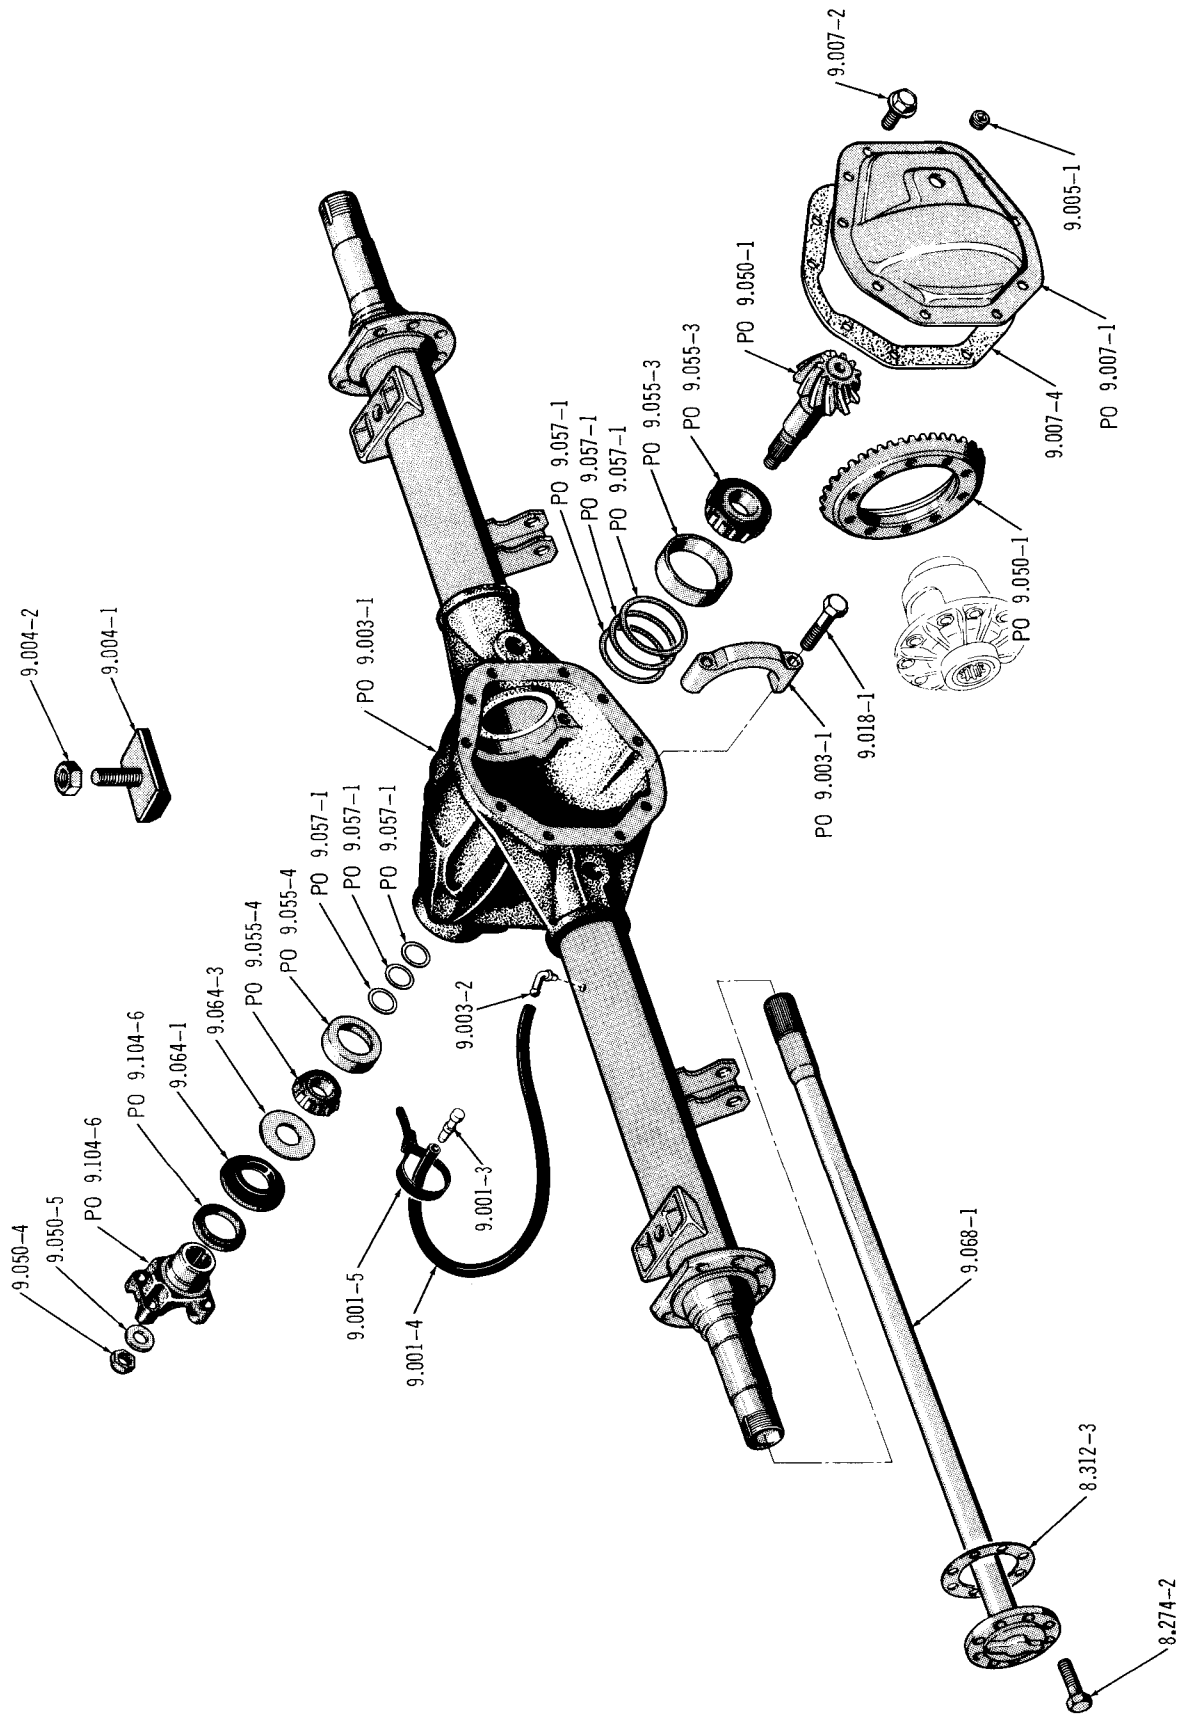

J-4967

FRONT AXLE

J-4273

REAR AXLE (FLANGED SHAFT)

J-5861

REAR AXLE (MODEL 60-3) . . . 26-46

FRONT AXLE DIFFERENTIAL (STANDARD)

J-4285

REAR AXLE DIFFERENTIAL (STANDARD)

J-4853

J-4354

REAR AXLE DIFFERENTIAL (TRAC-LOK)

FRONT PROPELLER SHAFT . . . 10-20-40

FRONT PROPELLER SHAFT . . . 80-90

J-4487

REAR PROPELLER SHAFT (SPICER)

J-4498

REAR PROPELLER SHAFT (DETROIT UNIVERSAL)