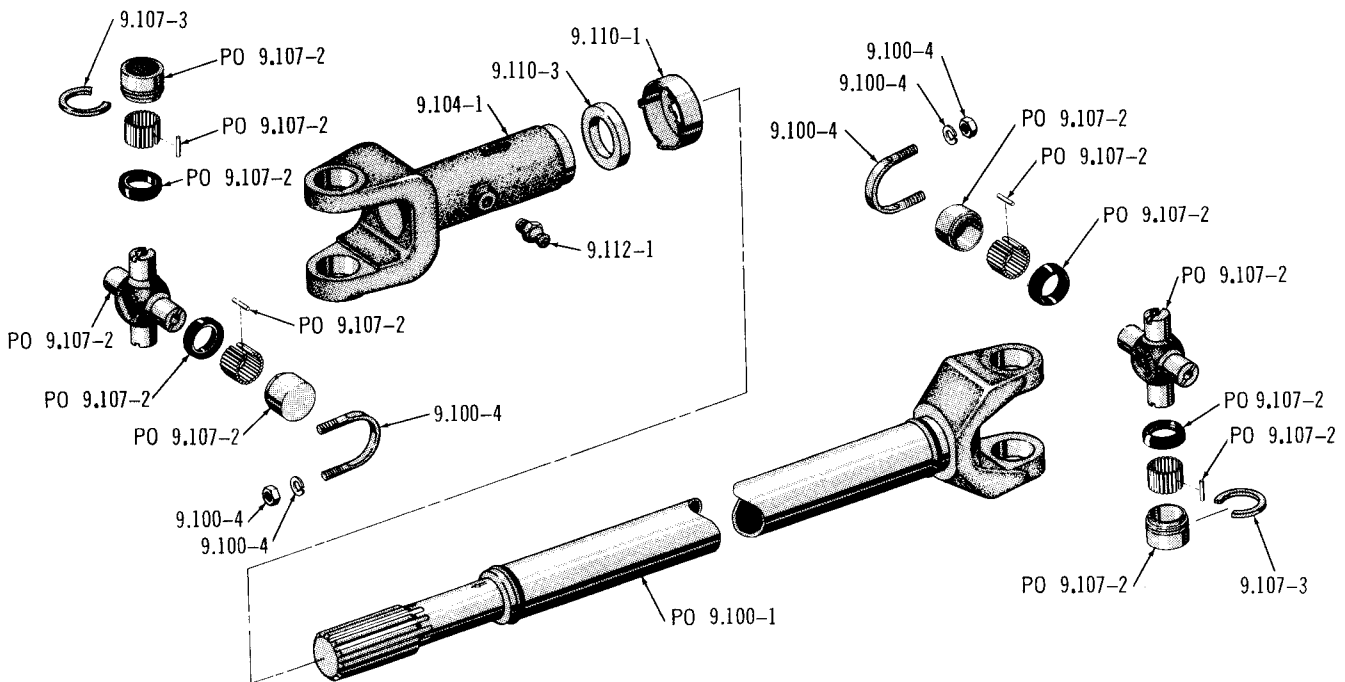

REAR AXLE DIFFERENTIAL (STANDARD)

J-4853

J-4354

REAR AXLE DIFFERENTIAL (TRAC-LOK)

FRONT PROPELLER SHAFT . . . 10-20-40

FRONT PROPELLER SHAFT . . . 80-90

J-4487

REAR PROPELLER SHAFT (SPICER)

J-4498

REAR PROPELLER SHAFT (DETROIT UNIVERSAL)