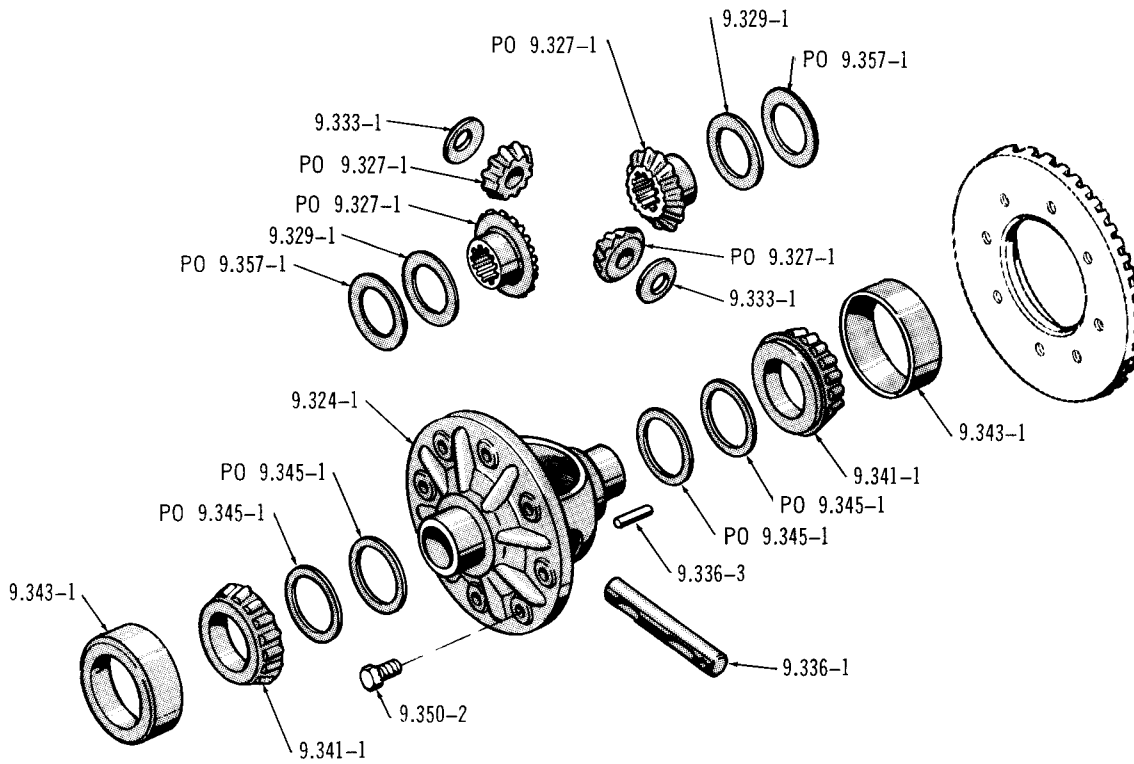

J-4967

FRONT AXLE

J-4273

REAR AXLE (FLANGED SHAFT)

J-5861

REAR AXLE (MODEL 60-3) . . . 26-46

FRONT AXLE DIFFERENTIAL (STANDARD)

J-4285

REAR AXLE DIFFERENTIAL (STANDARD)

J-4853

J-4354

REAR AXLE DIFFERENTIAL (TRAC-LOK)

FRONT PROPELLER SHAFT . . . 10-20-40

FRONT PROPELLER SHAFT . . . 80-90

J-4487

REAR PROPELLER SHAFT (SPICER)

J-4498

REAR PROPELLER SHAFT (DETROIT UNIVERSAL)