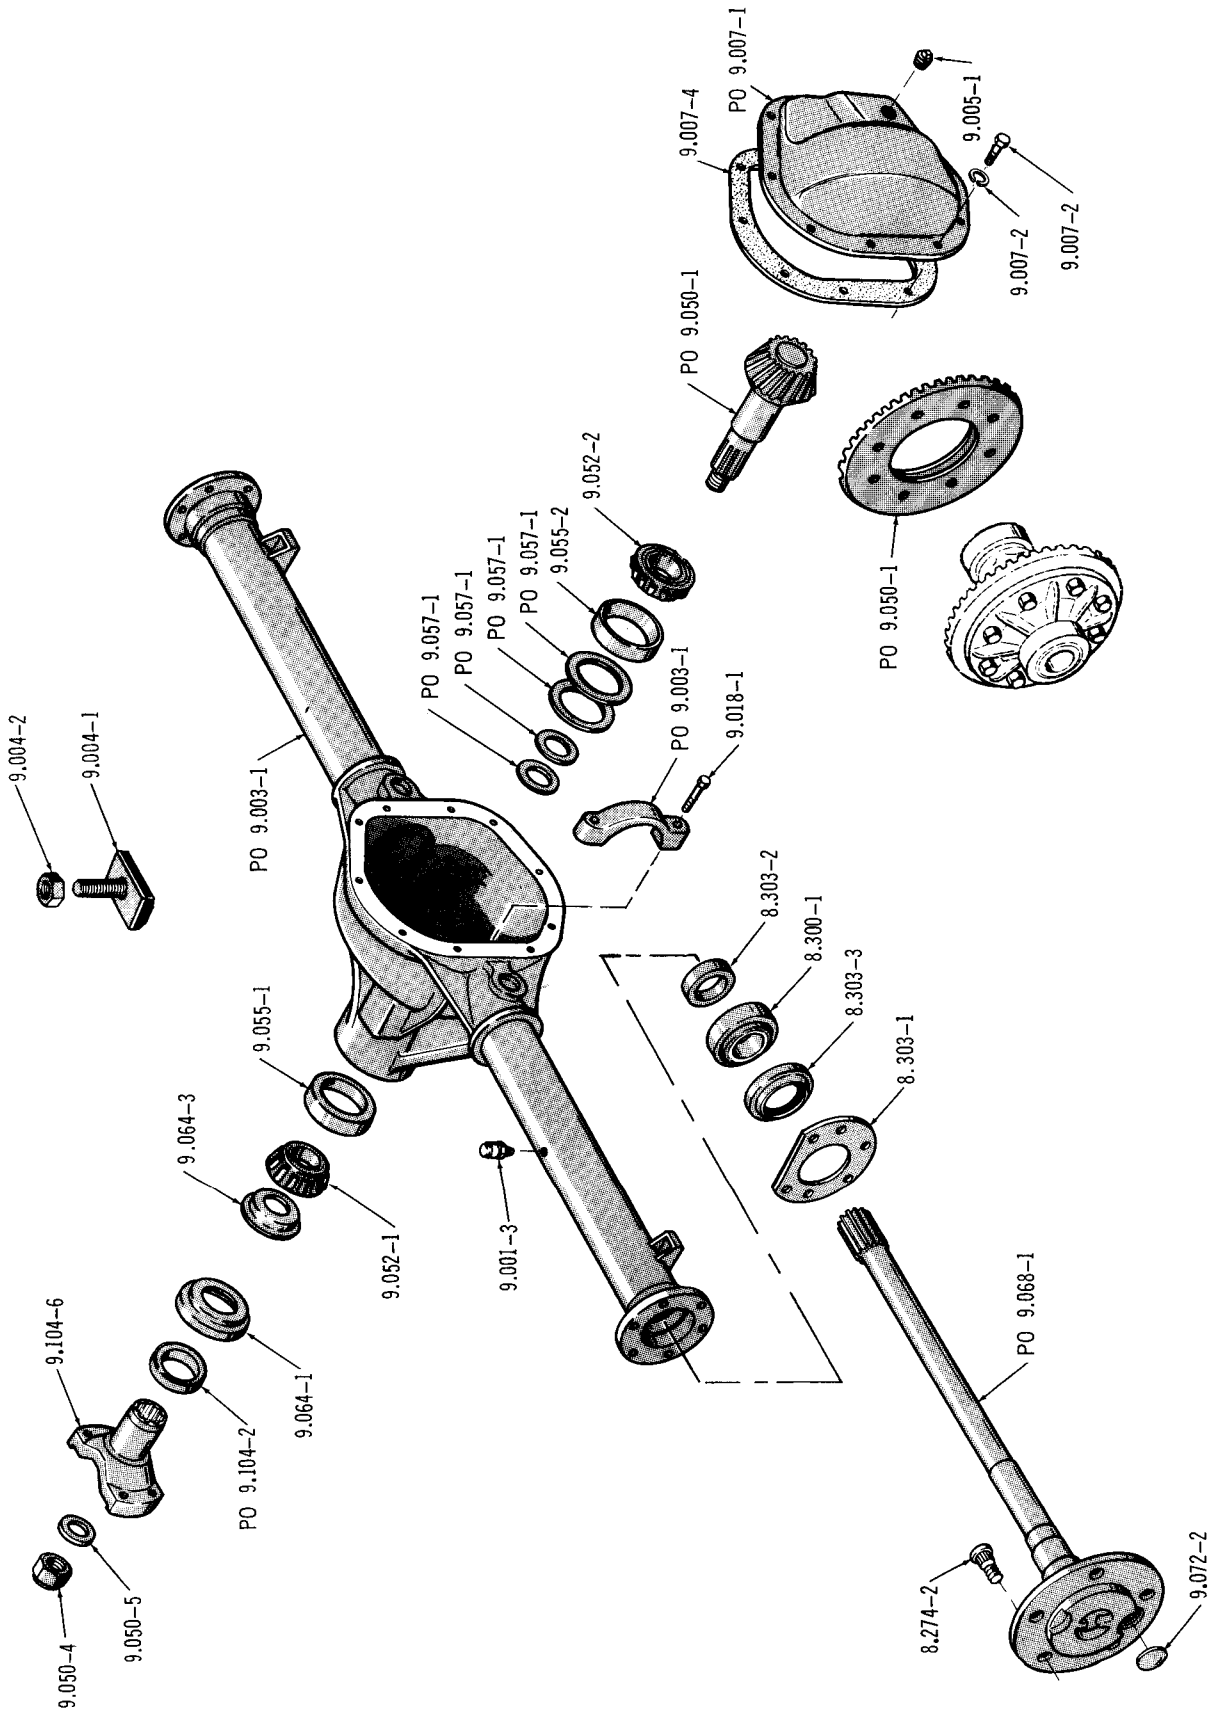

J-4967

FRONT AXLE

J-4273

REAR AXLE (FLANGED SHAFT)

J-5861

REAR AXLE (MODEL 60-3) . . . 26-46

FRONT AXLE DIFFERENTIAL (STANDARD)

J-4285

REAR AXLE DIFFERENTIAL (STANDARD)

J-4853

J-4354

REAR AXLE DIFFERENTIAL (TRAC-LOK)

FRONT PROPELLER SHAFT . . . 10-20-40

FRONT PROPELLER SHAFT . . . 80-90

J-4487

REAR PROPELLER SHAFT (SPICER)

J-4498

REAR PROPELLER SHAFT (DETROIT UNIVERSAL)