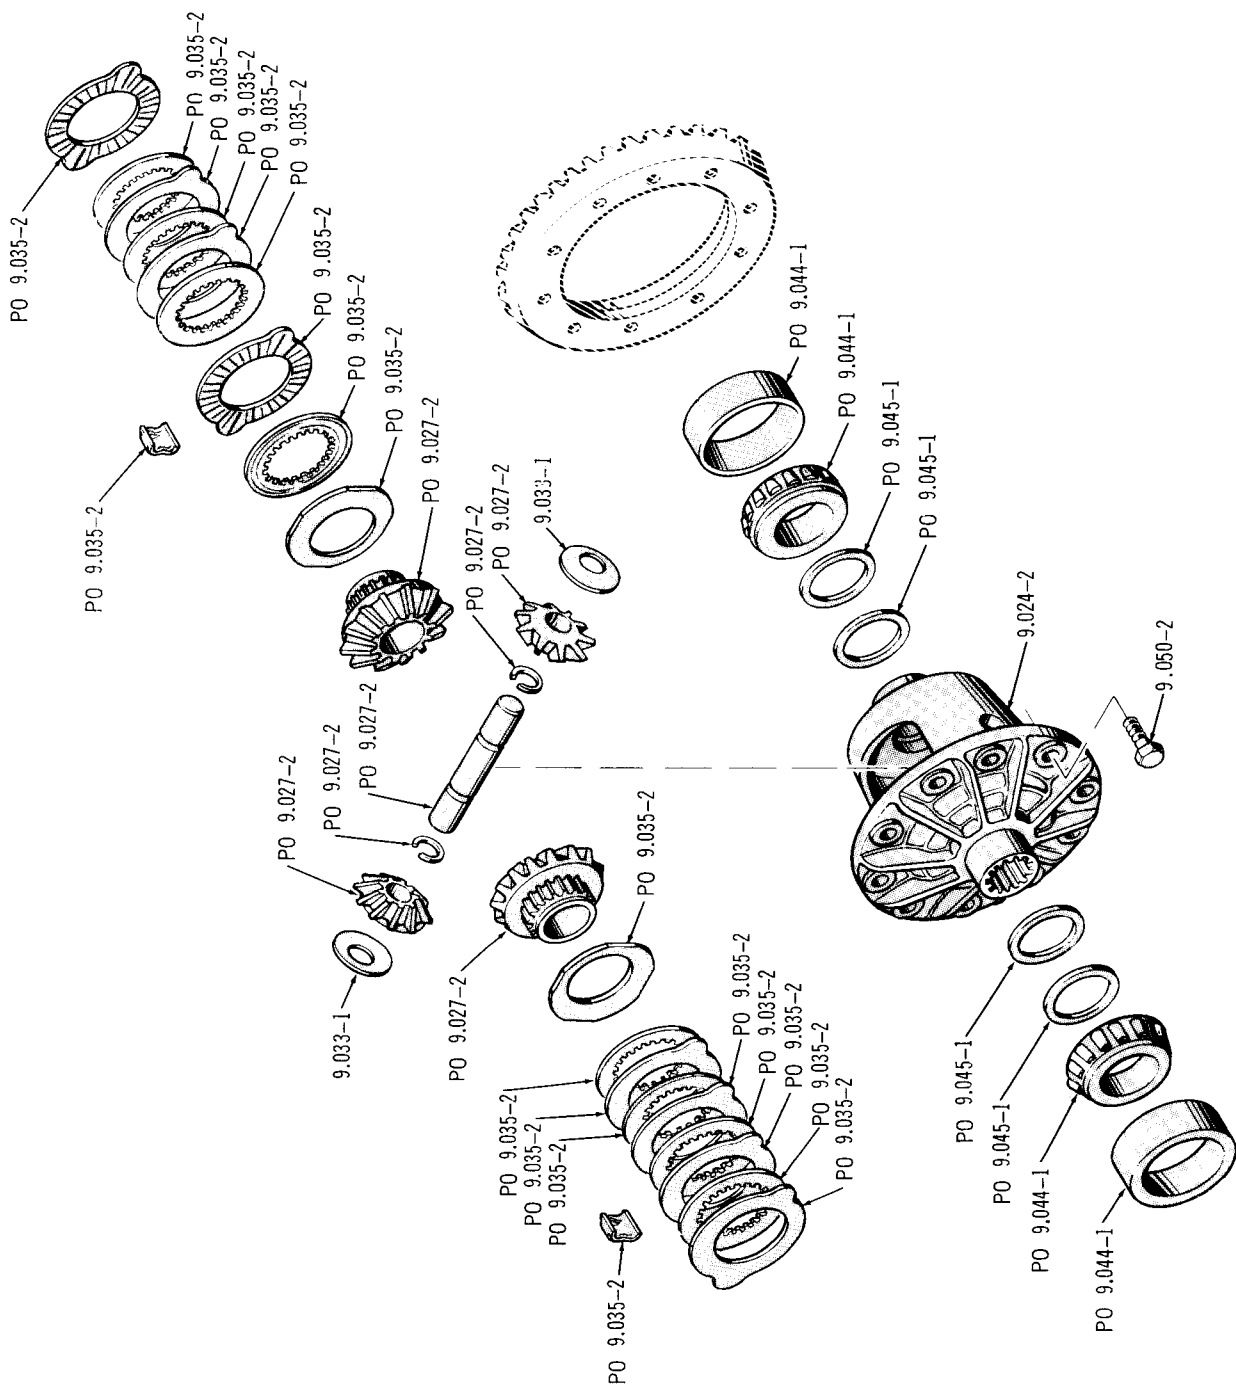

J-4967

FRONT AXLE

J-4273

REAR AXLE (FLANGED SHAFT)

J-5861

REAR AXLE (MODEL 60-3) . . . 26-46

FRONT AXLE DIFFERENTIAL (STANDARD)

J-4285

REAR AXLE DIFFERENTIAL (STANDARD)

J-4853

J-4354

REAR AXLE DIFFERENTIAL (TRAC-LOK)

FRONT PROPELLER SHAFT . . . 10-20-40

FRONT PROPELLER SHAFT . . . 80-90

J-4487

REAR PROPELLER SHAFT (SPICER)

J-4498

REAR PROPELLER SHAFT (DETROIT UNIVERSAL)