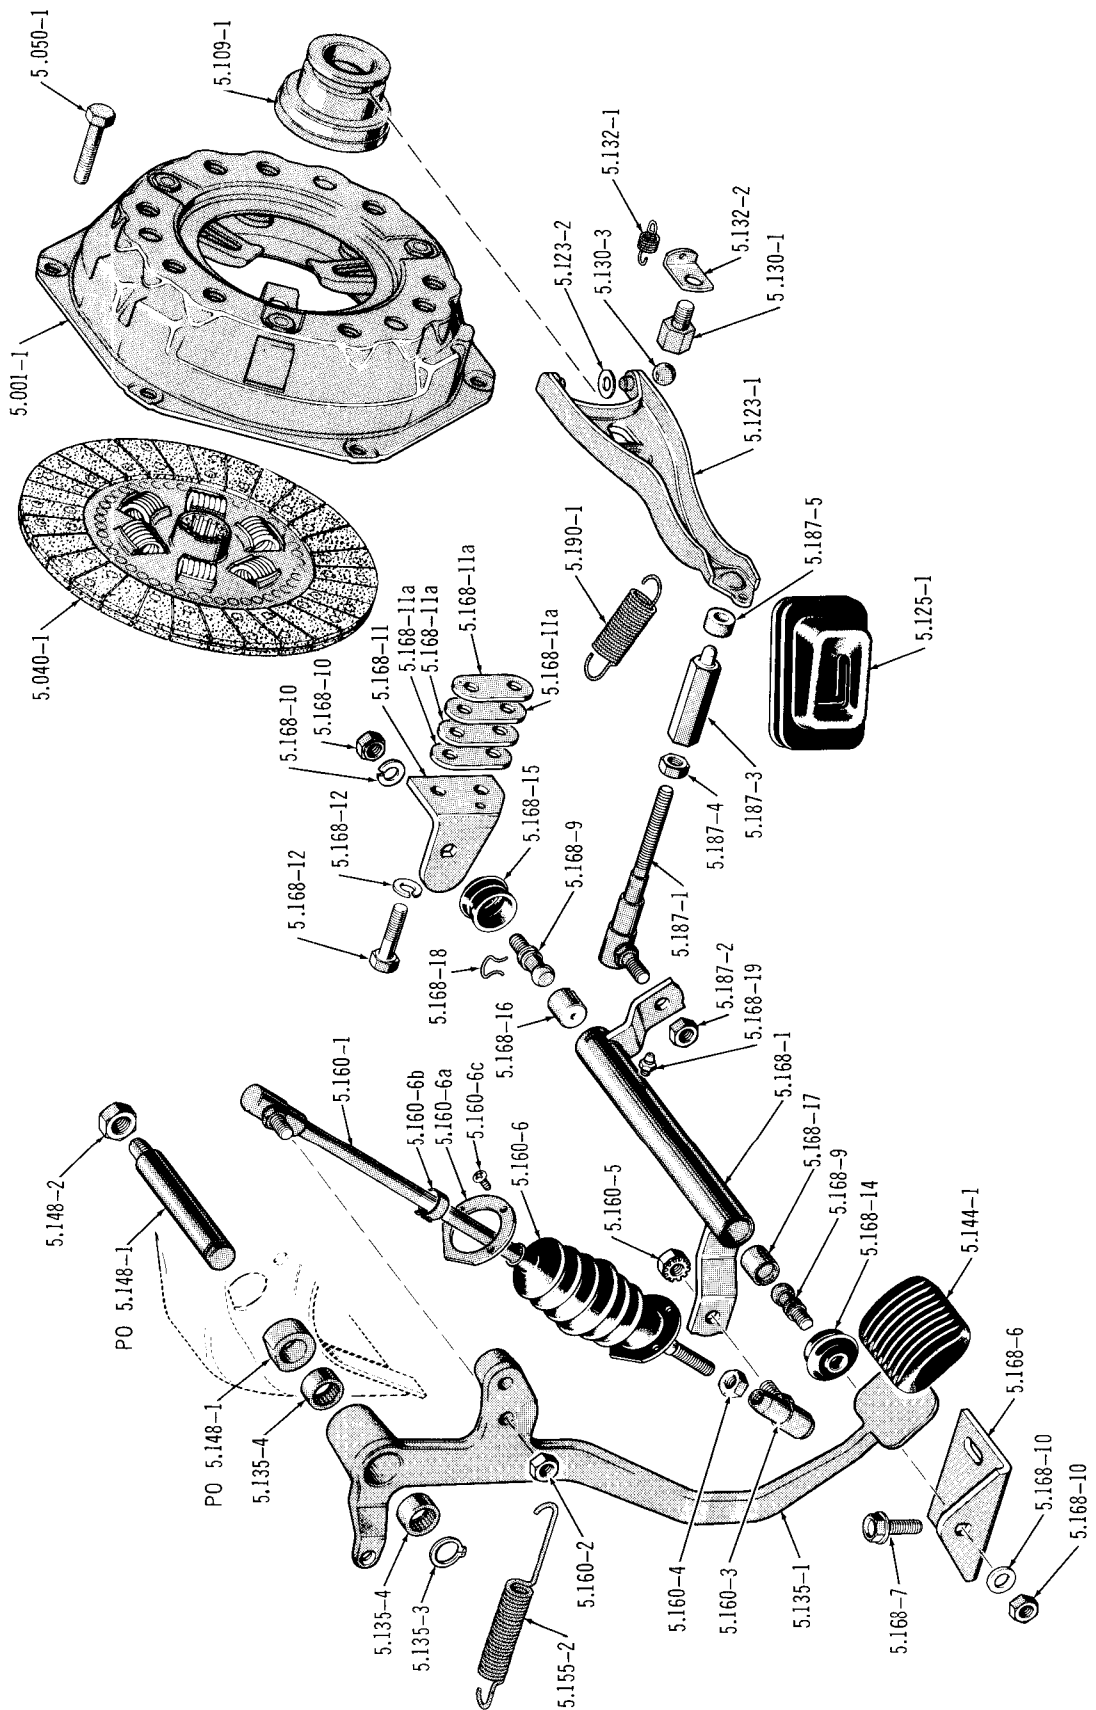

J-4968

CLUTCH PEDAL AND LINKAGE . . . 1974/1975 80

J-6076

CLUTCH PEDAL AND LINKAGE ... 1976 80-90

GROUP 5

CLUTCH

GROUP 5

CLUTCH, HOUSING AND ADAPTER . . . 10-20-40

J-4997

CLUTCH, HOUSING AND ADAPTER . . . 80-90