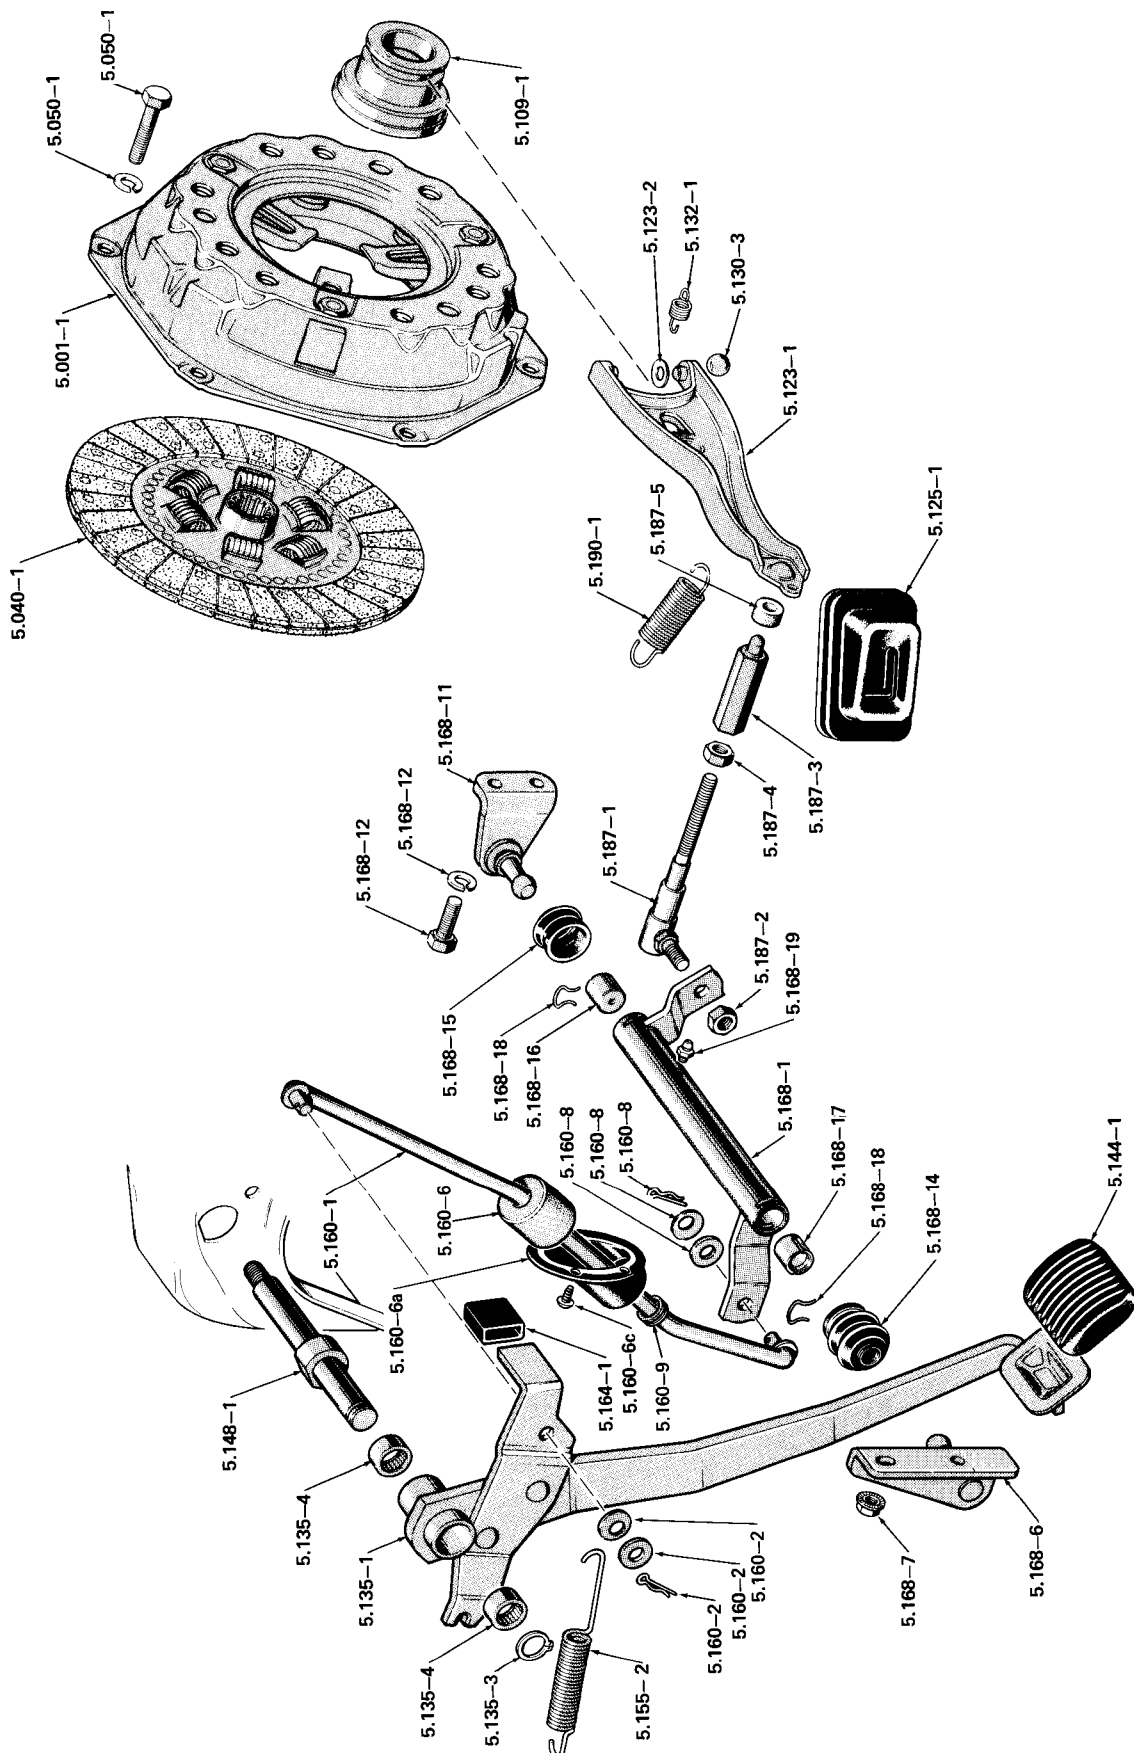

J-4968

CLUTCH PEDAL AND LINKAGE . . . 1974/1975 80

J-6076

CLUTCH PEDAL AND LINKAGE ... 1976 80-90

GROUP 5

CLUTCH

GROUP 5

CLUTCH, HOUSING AND ADAPTER . . . 10-20-40

J-4997

CLUTCH, HOUSING AND ADAPTER . . . 80-90