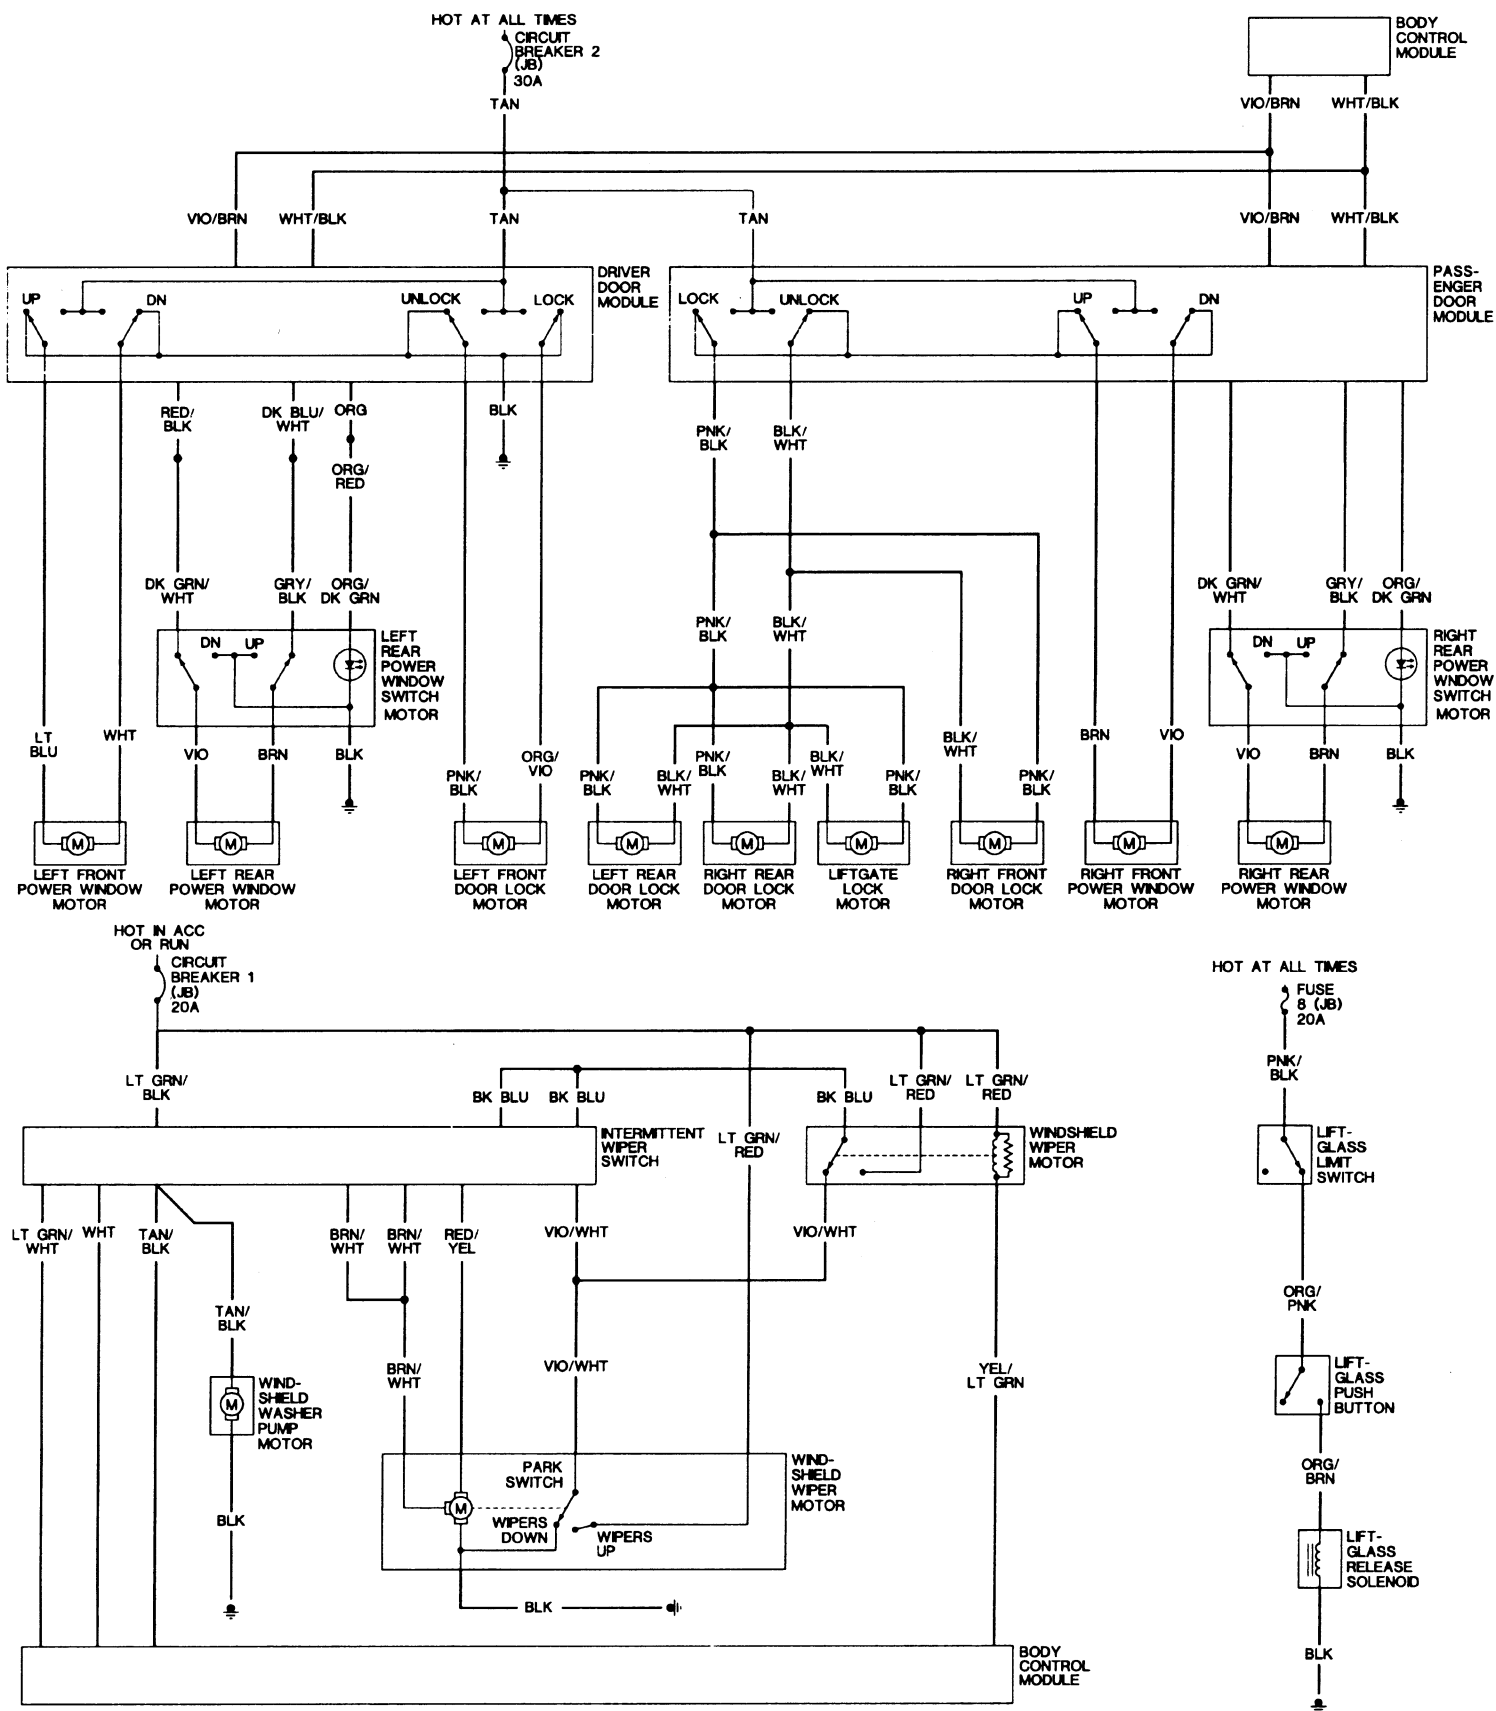

1996 CHEROKEE CHASSIS SCHEMATICS

DIAGRAM 30