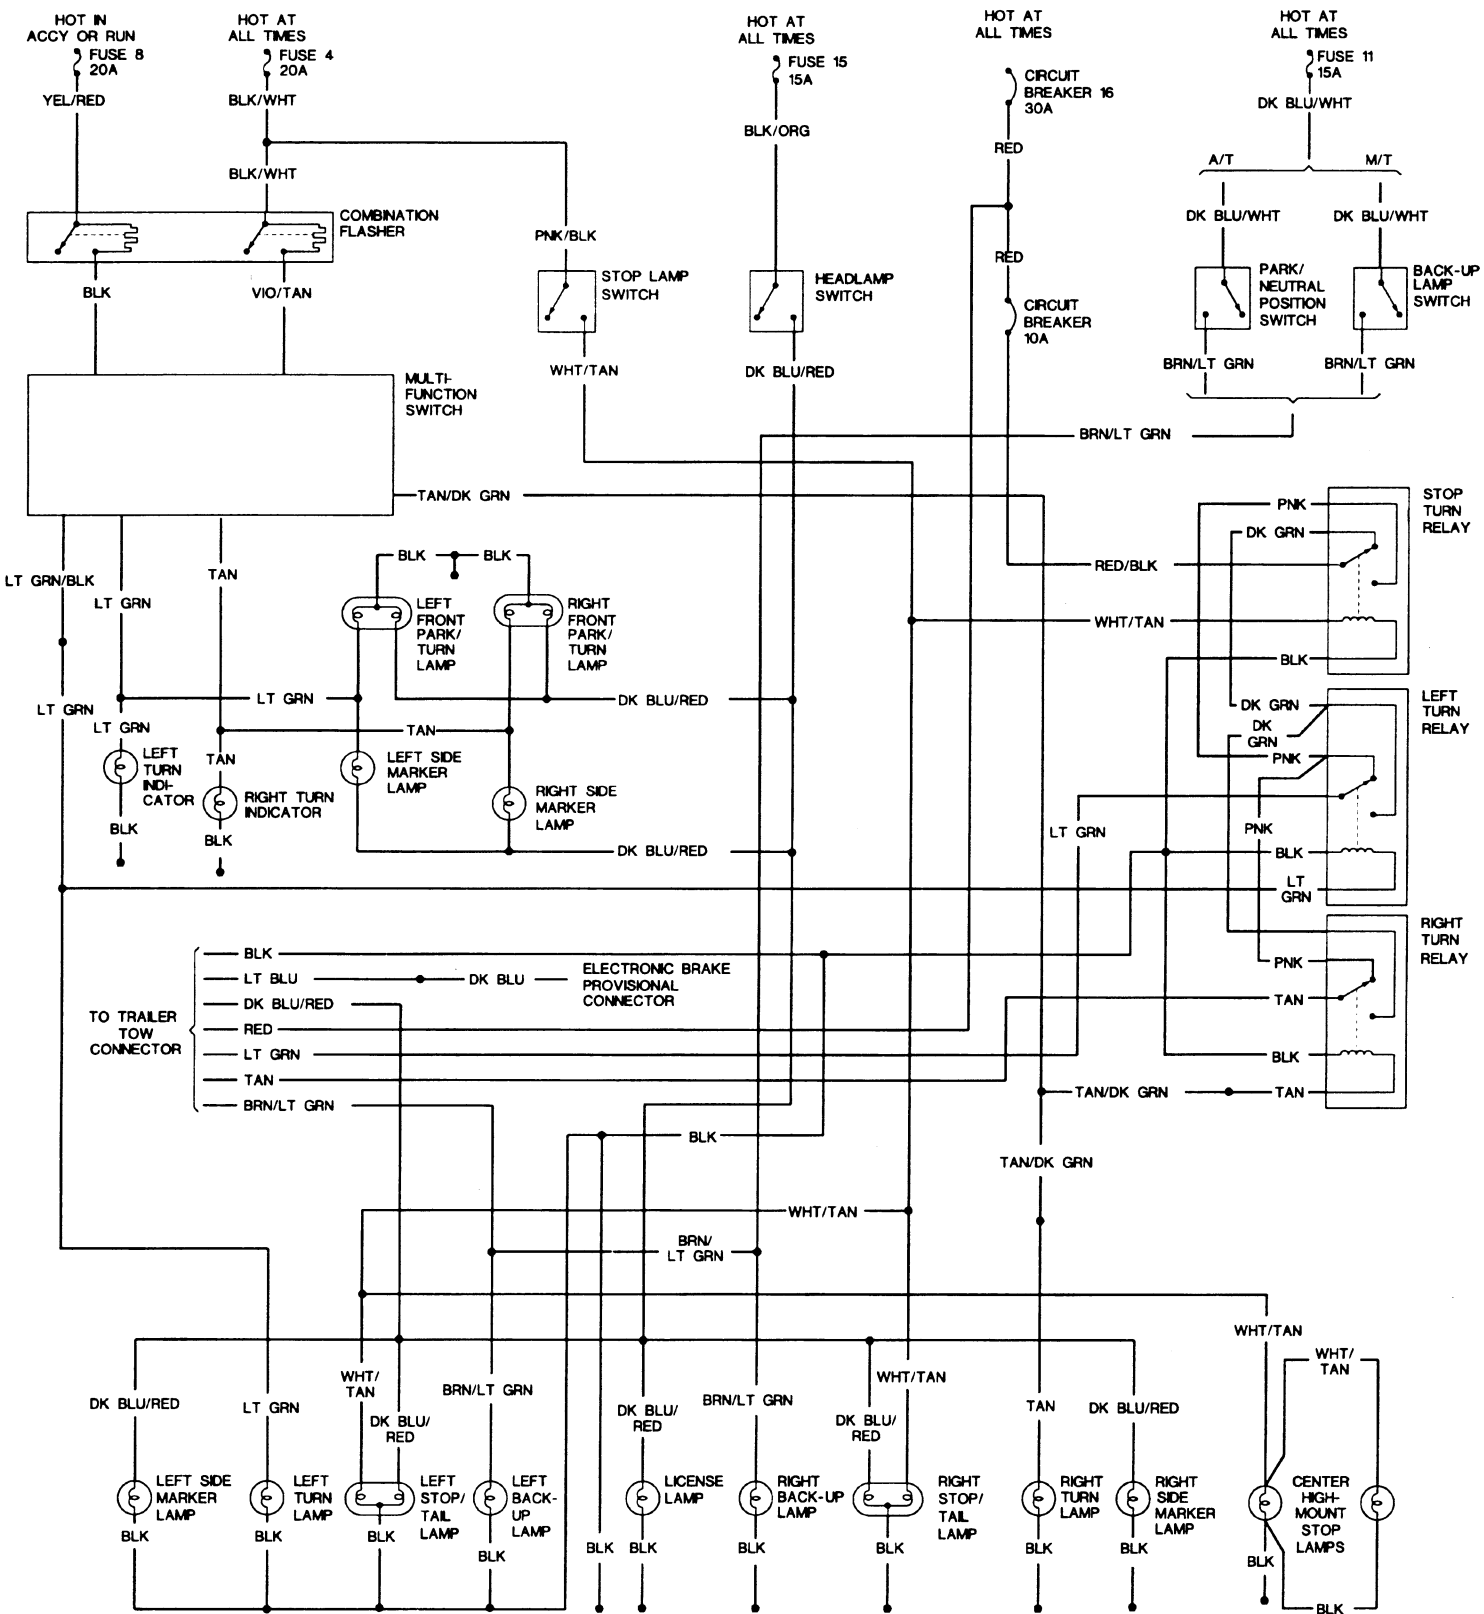

1995 CHEROKEE CHASSIS SCHEMATIC

DIAGRAM 27