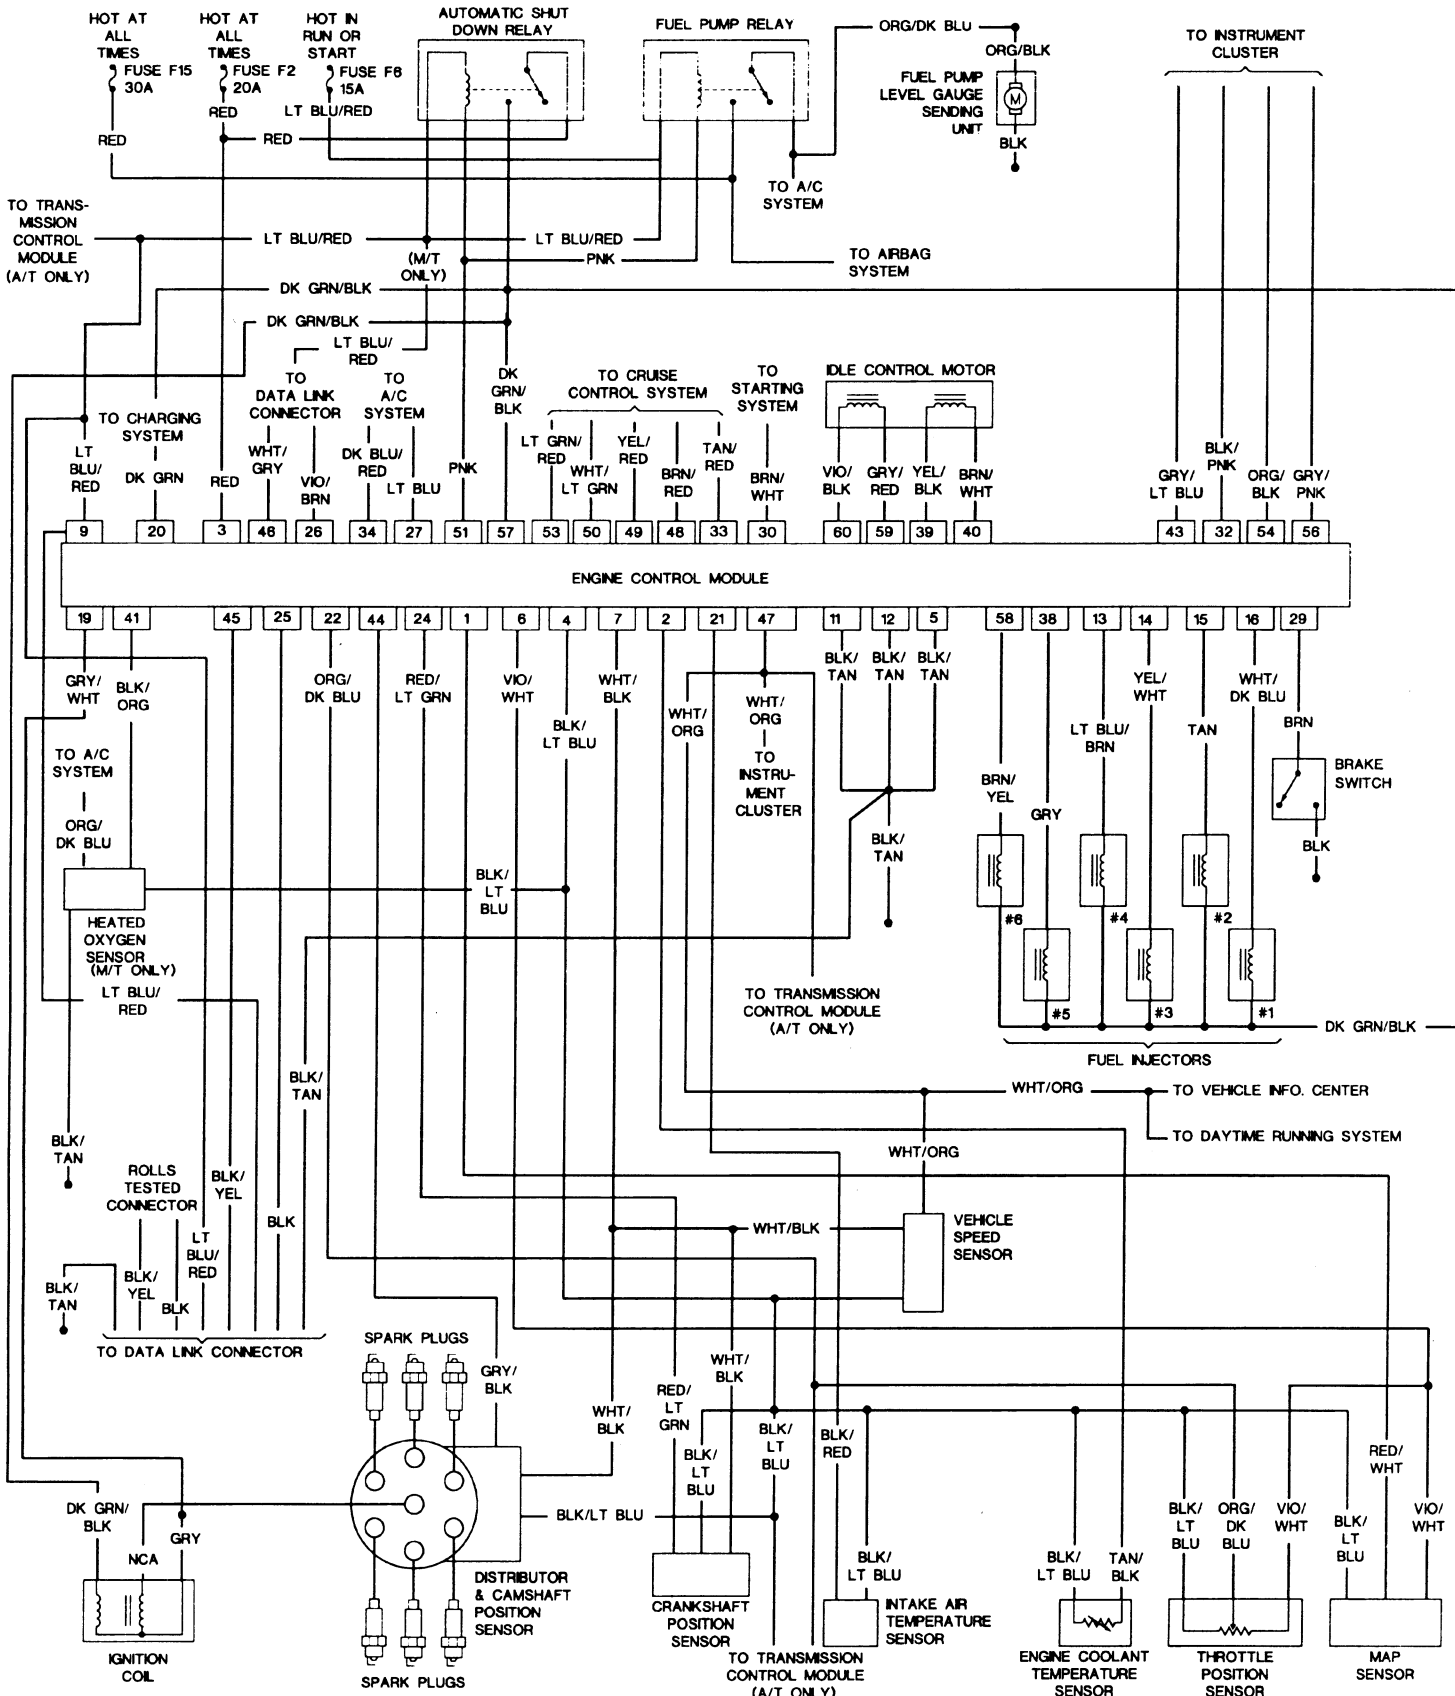

1993-94 GRAND CHEROKEE/WAGONEER (4.0L) ENGINE SCHEMATIC

DIAGRAM 25