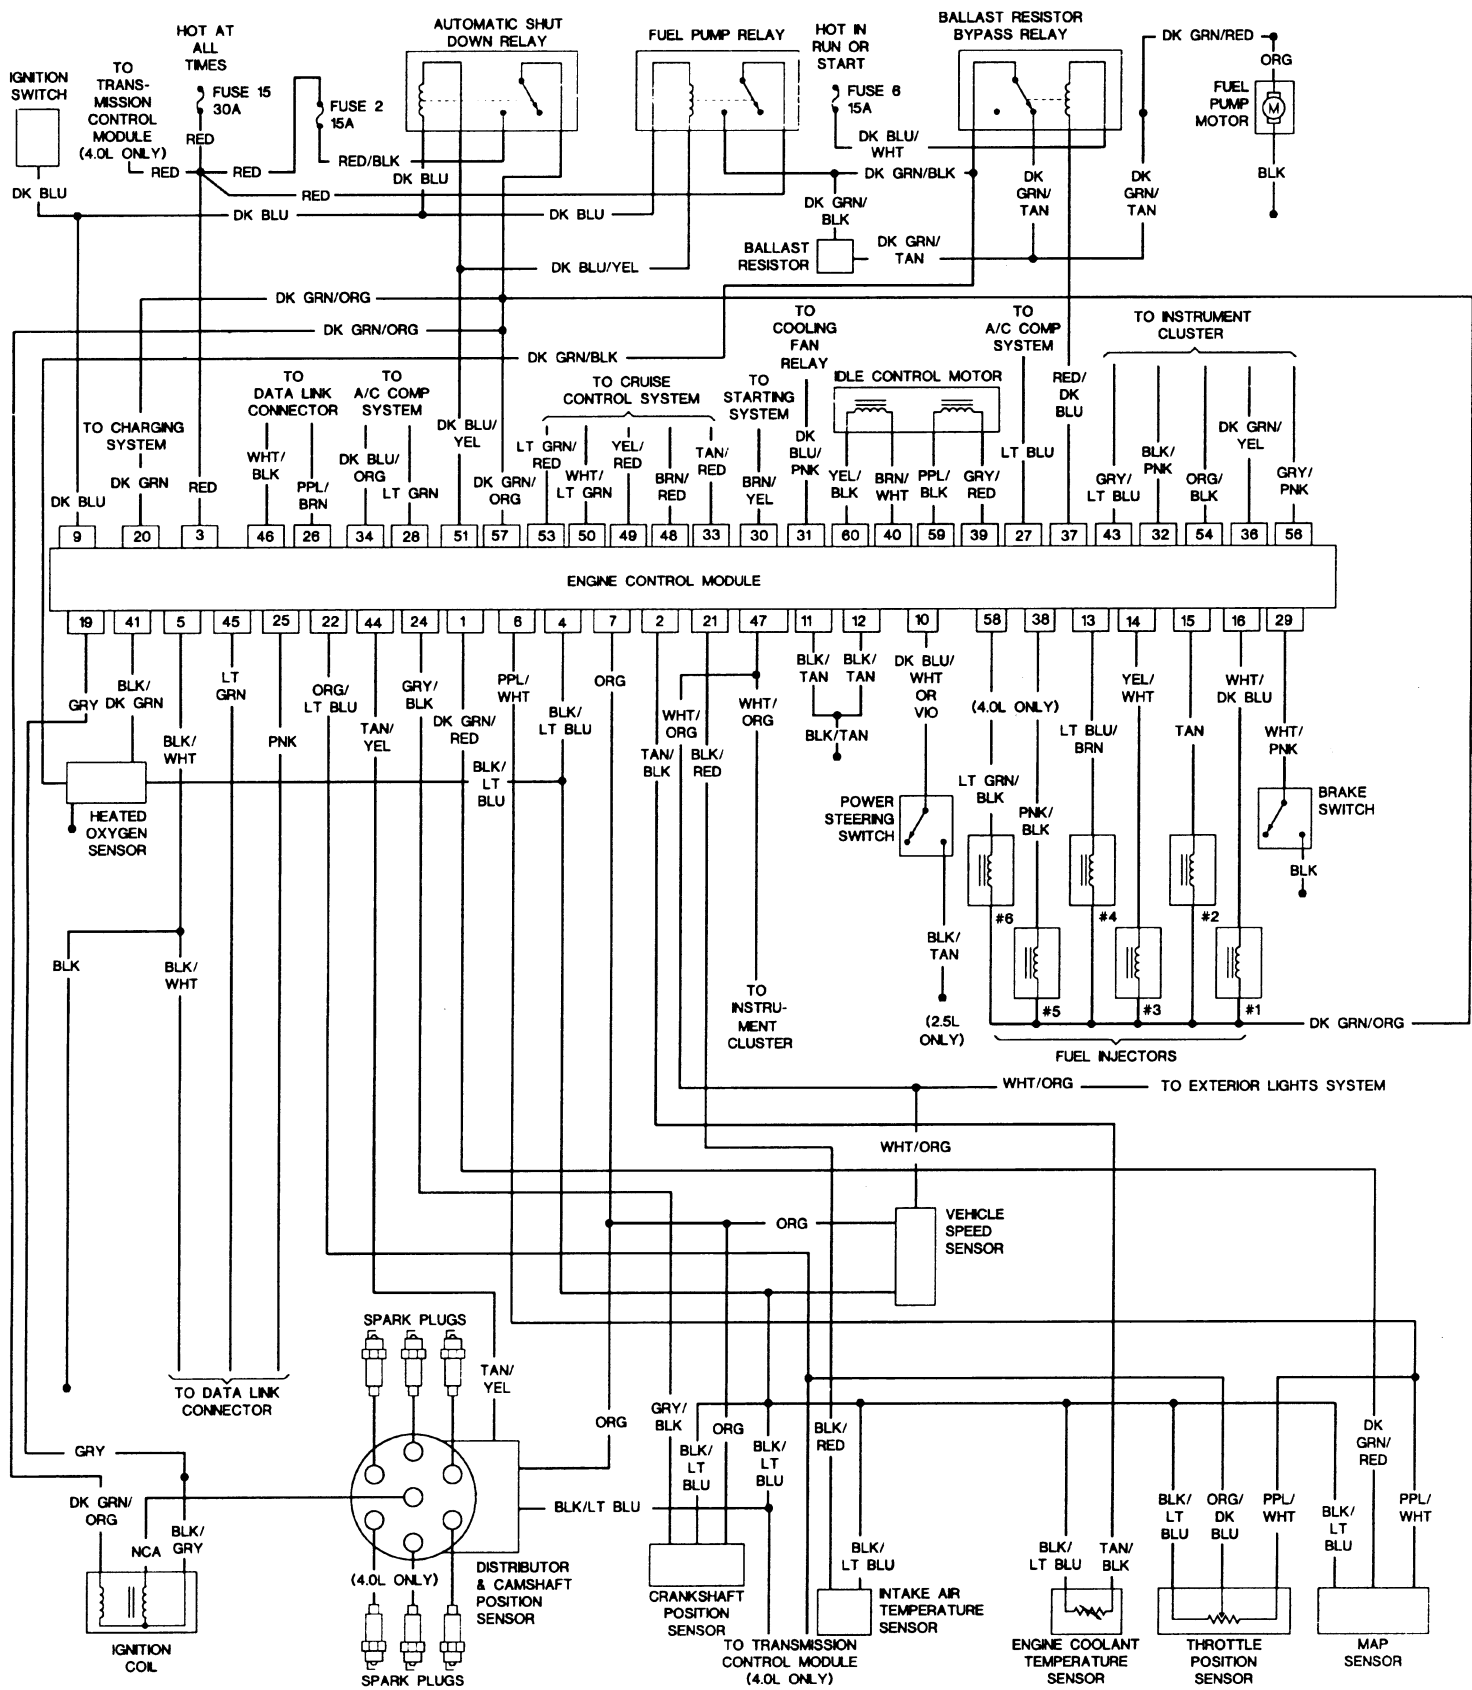

# 1993-94 CHEROKEE (5.2L) ENGINE SCHEMATIC

DIAGRAM 23