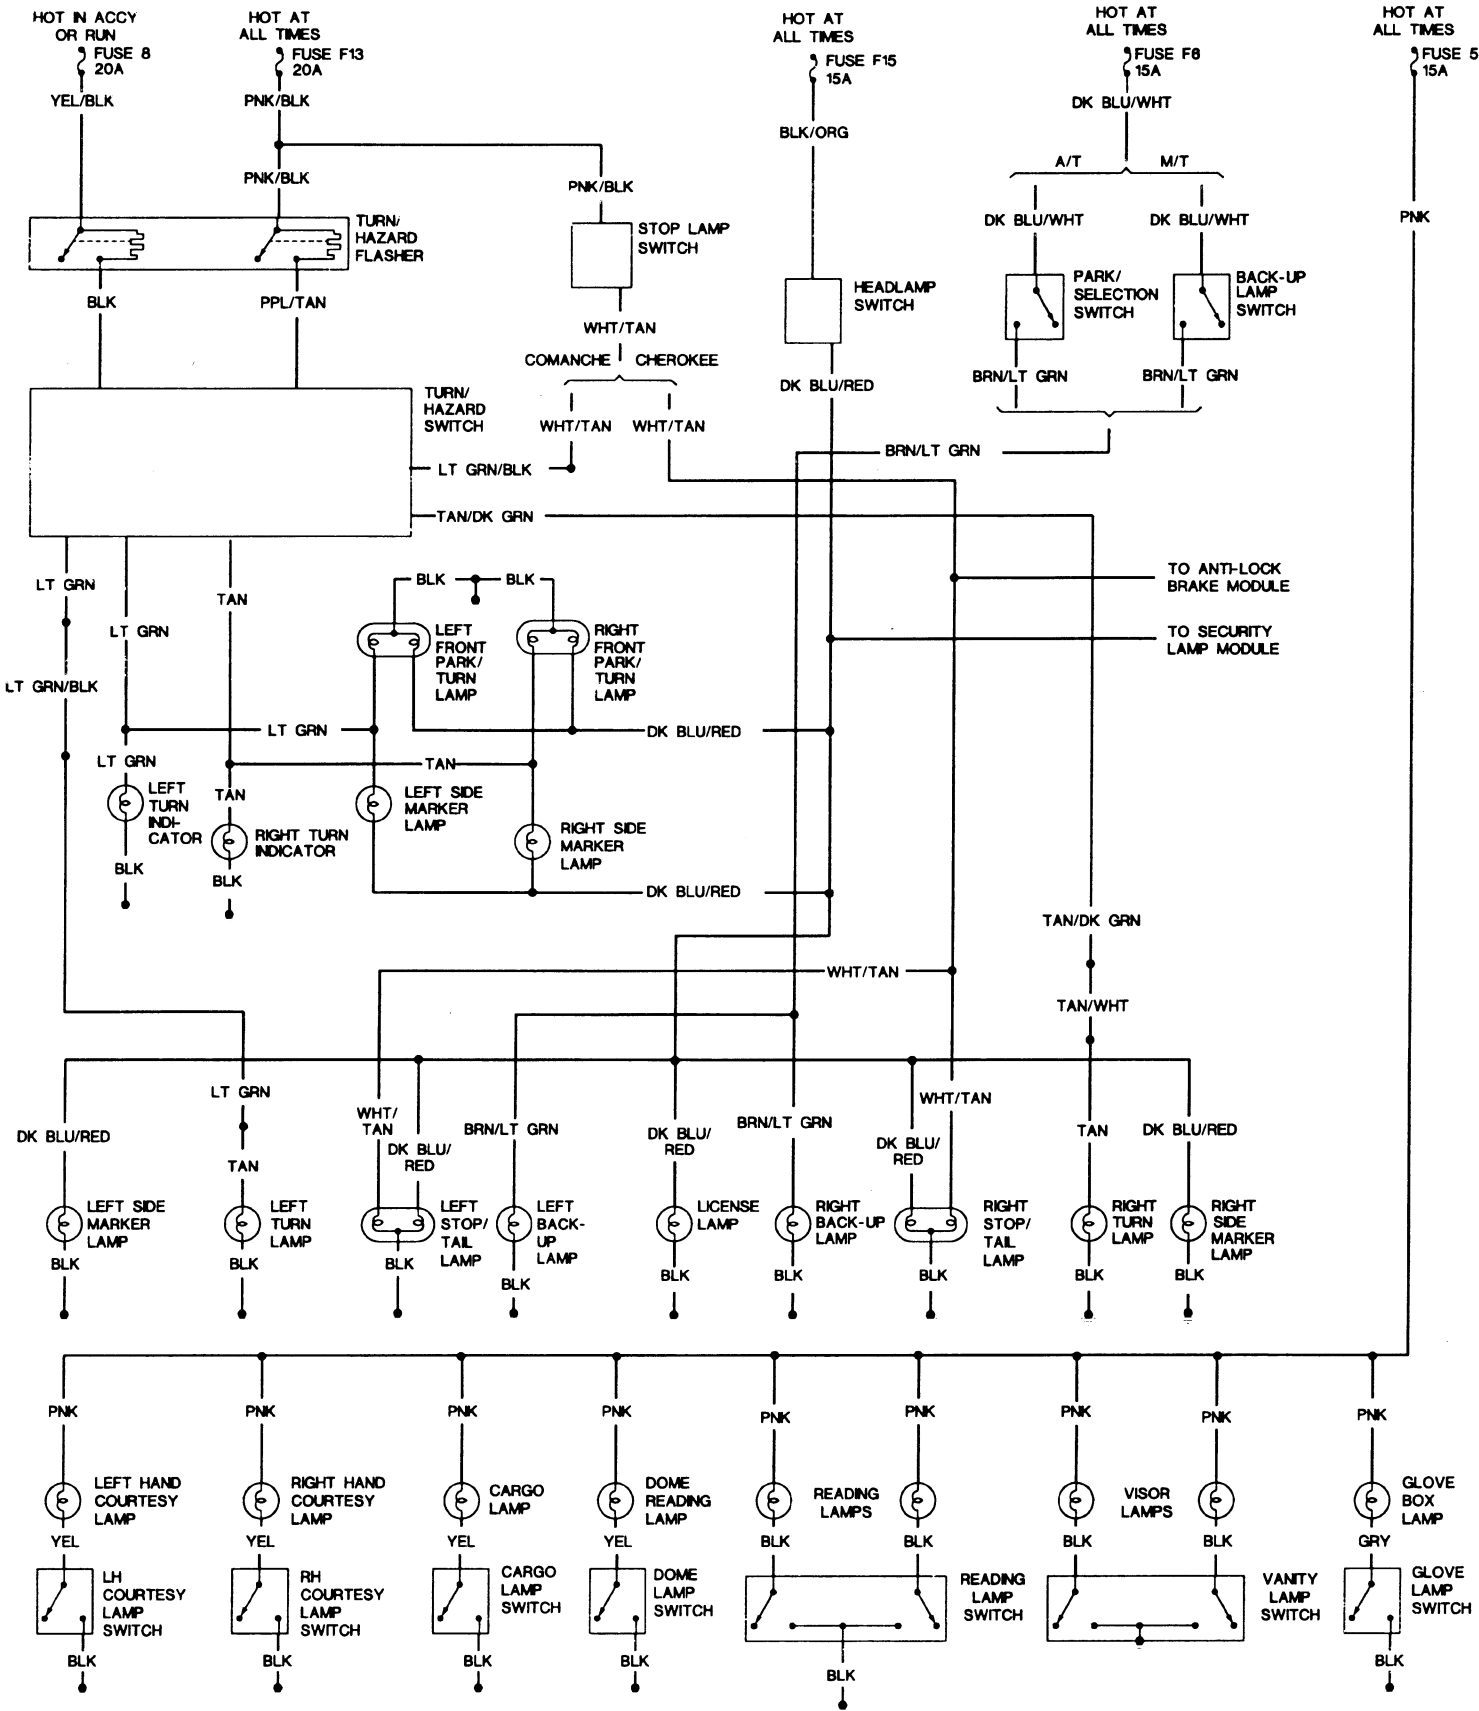

# 1992 CHEROKEE/COMANCHE CHASSIS SCHEMATIC

DIAGRAM 21