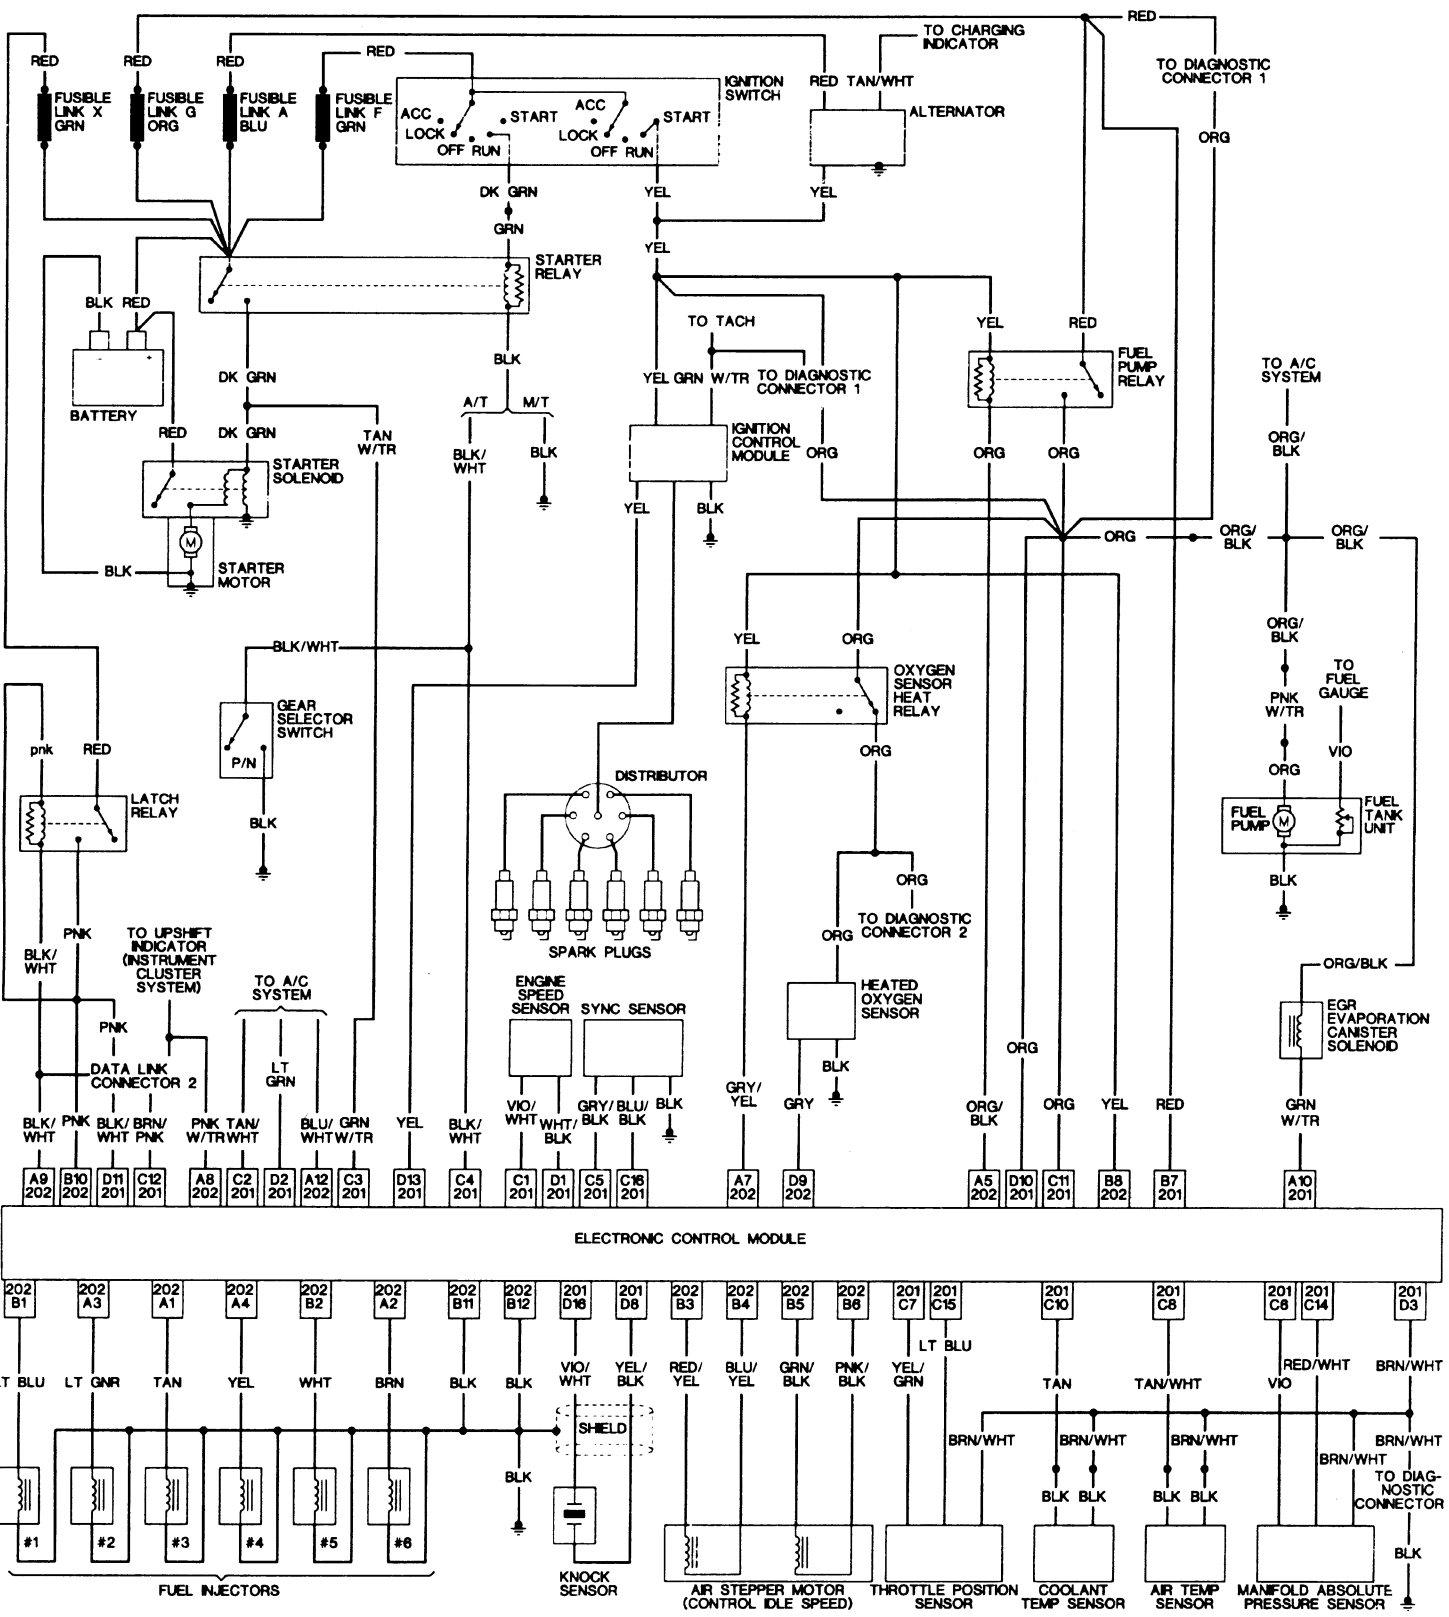

# 1987-90 CHEROKEE/COMANCHE (4.0L) ENGINE SCHEMATIC

DIAGRAM 18