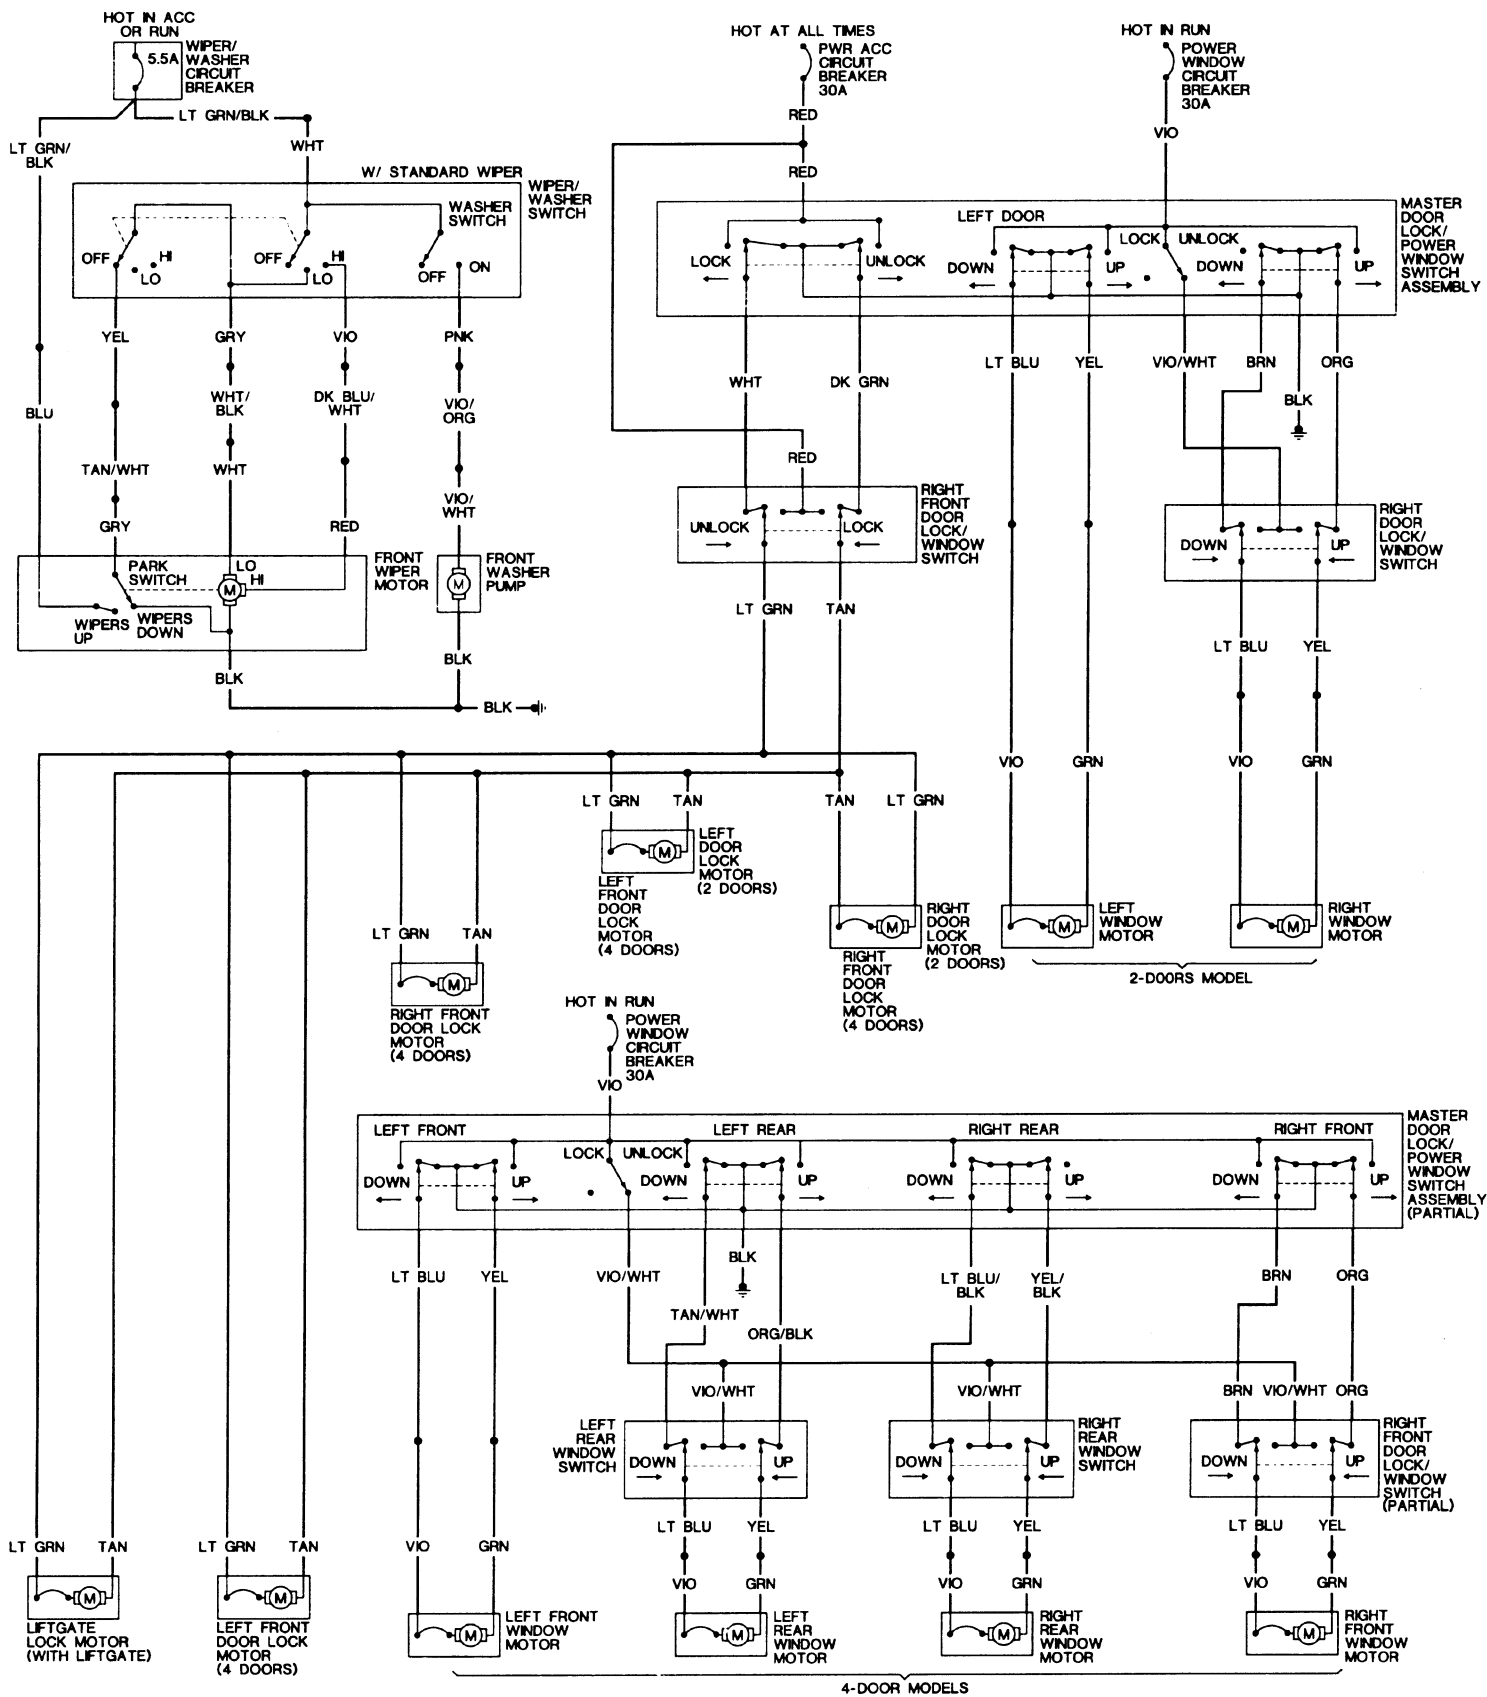

# 1986 CHEROKEE/WAGONEER CHASSIS SCHEMATICS

DIAGRAM 14