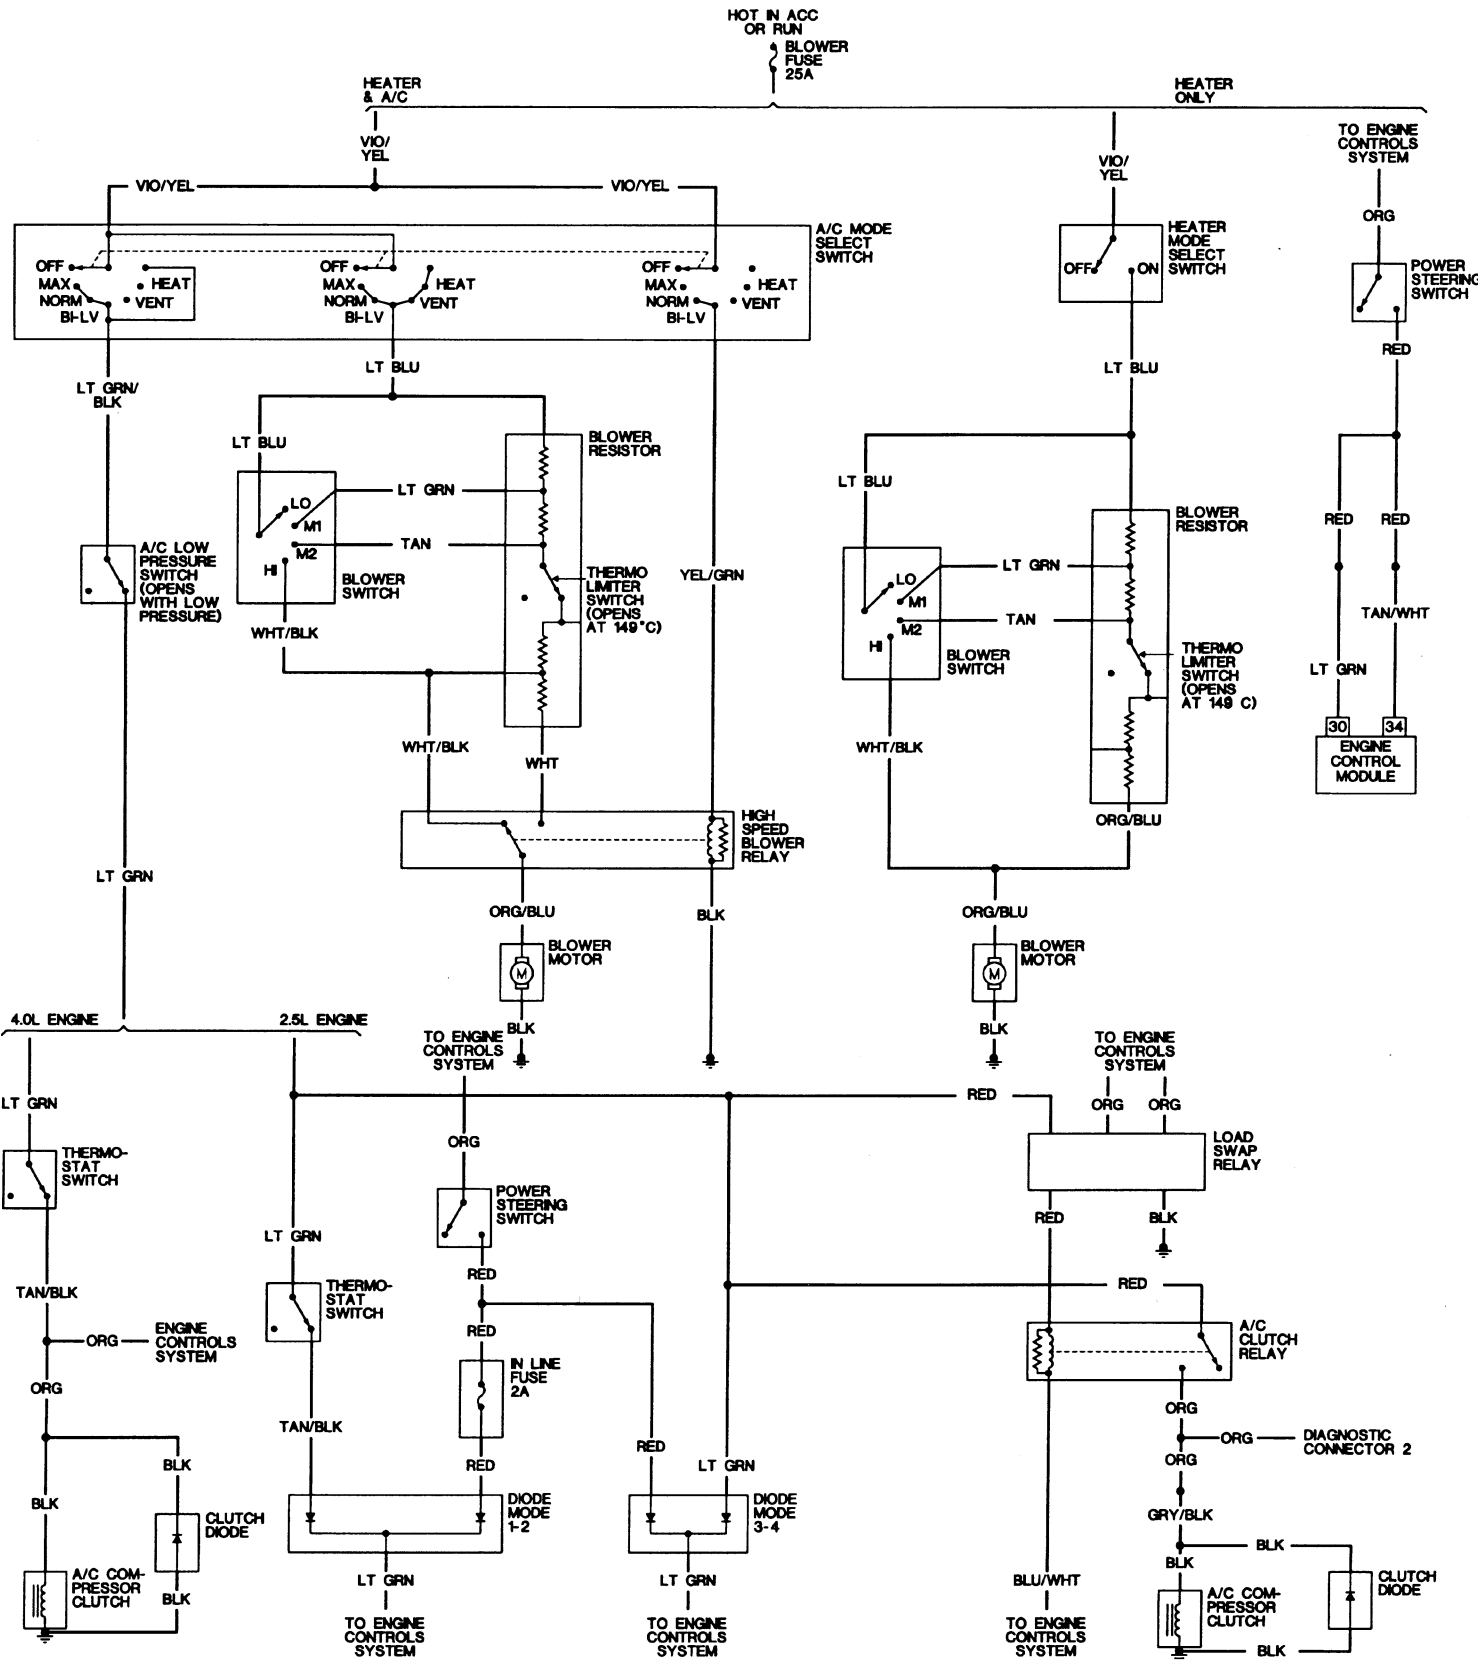

1986 CHEROKEE/WAGONEER CHASSIS SCHEMATIC

DIAGRAM 13