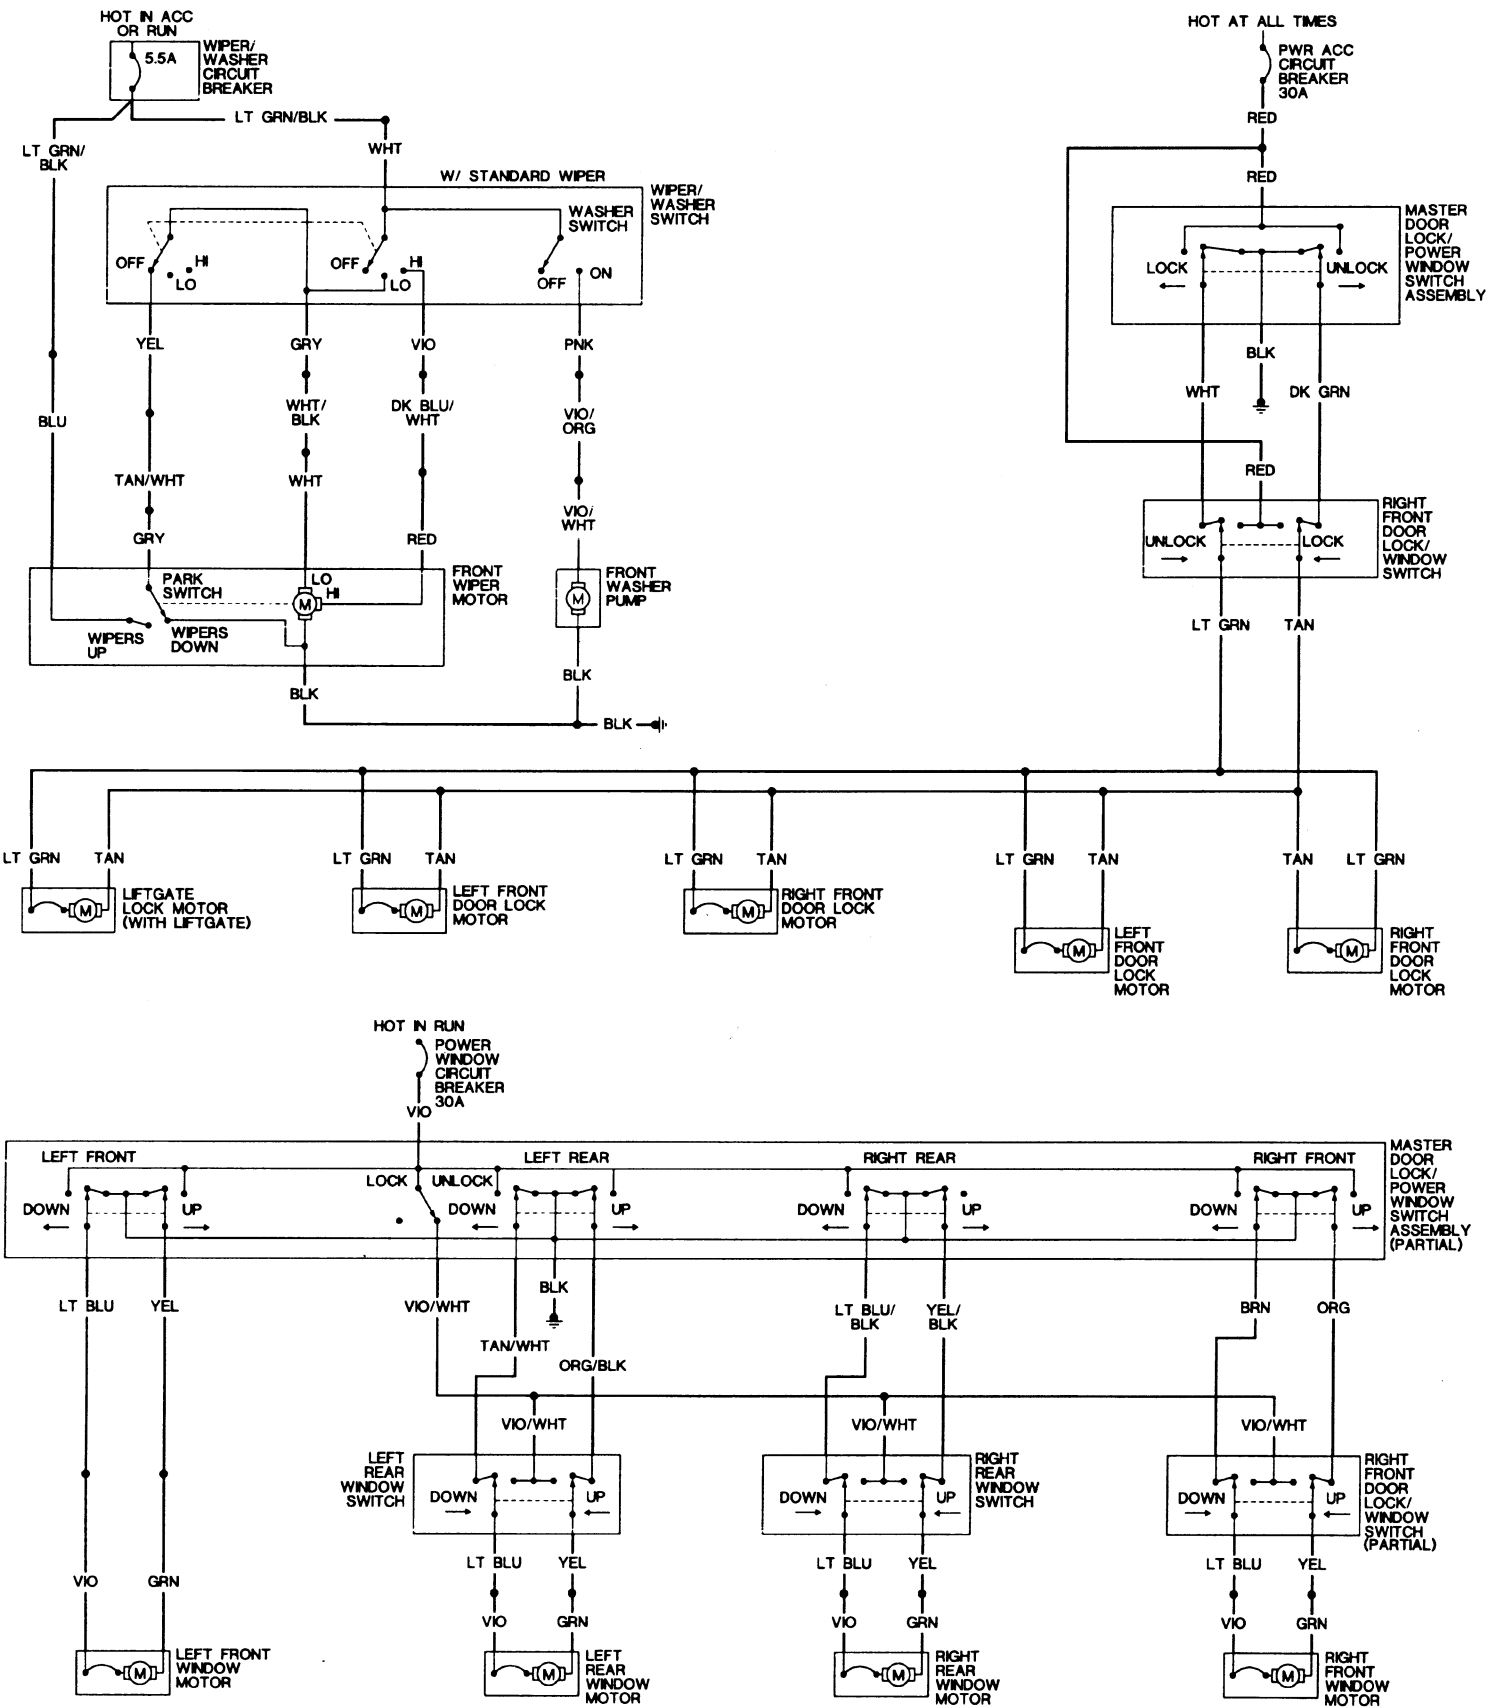

1984-85 CHEROKEE/WAGONER CHASSIS SCHEMATICS

DIAGRAM 4