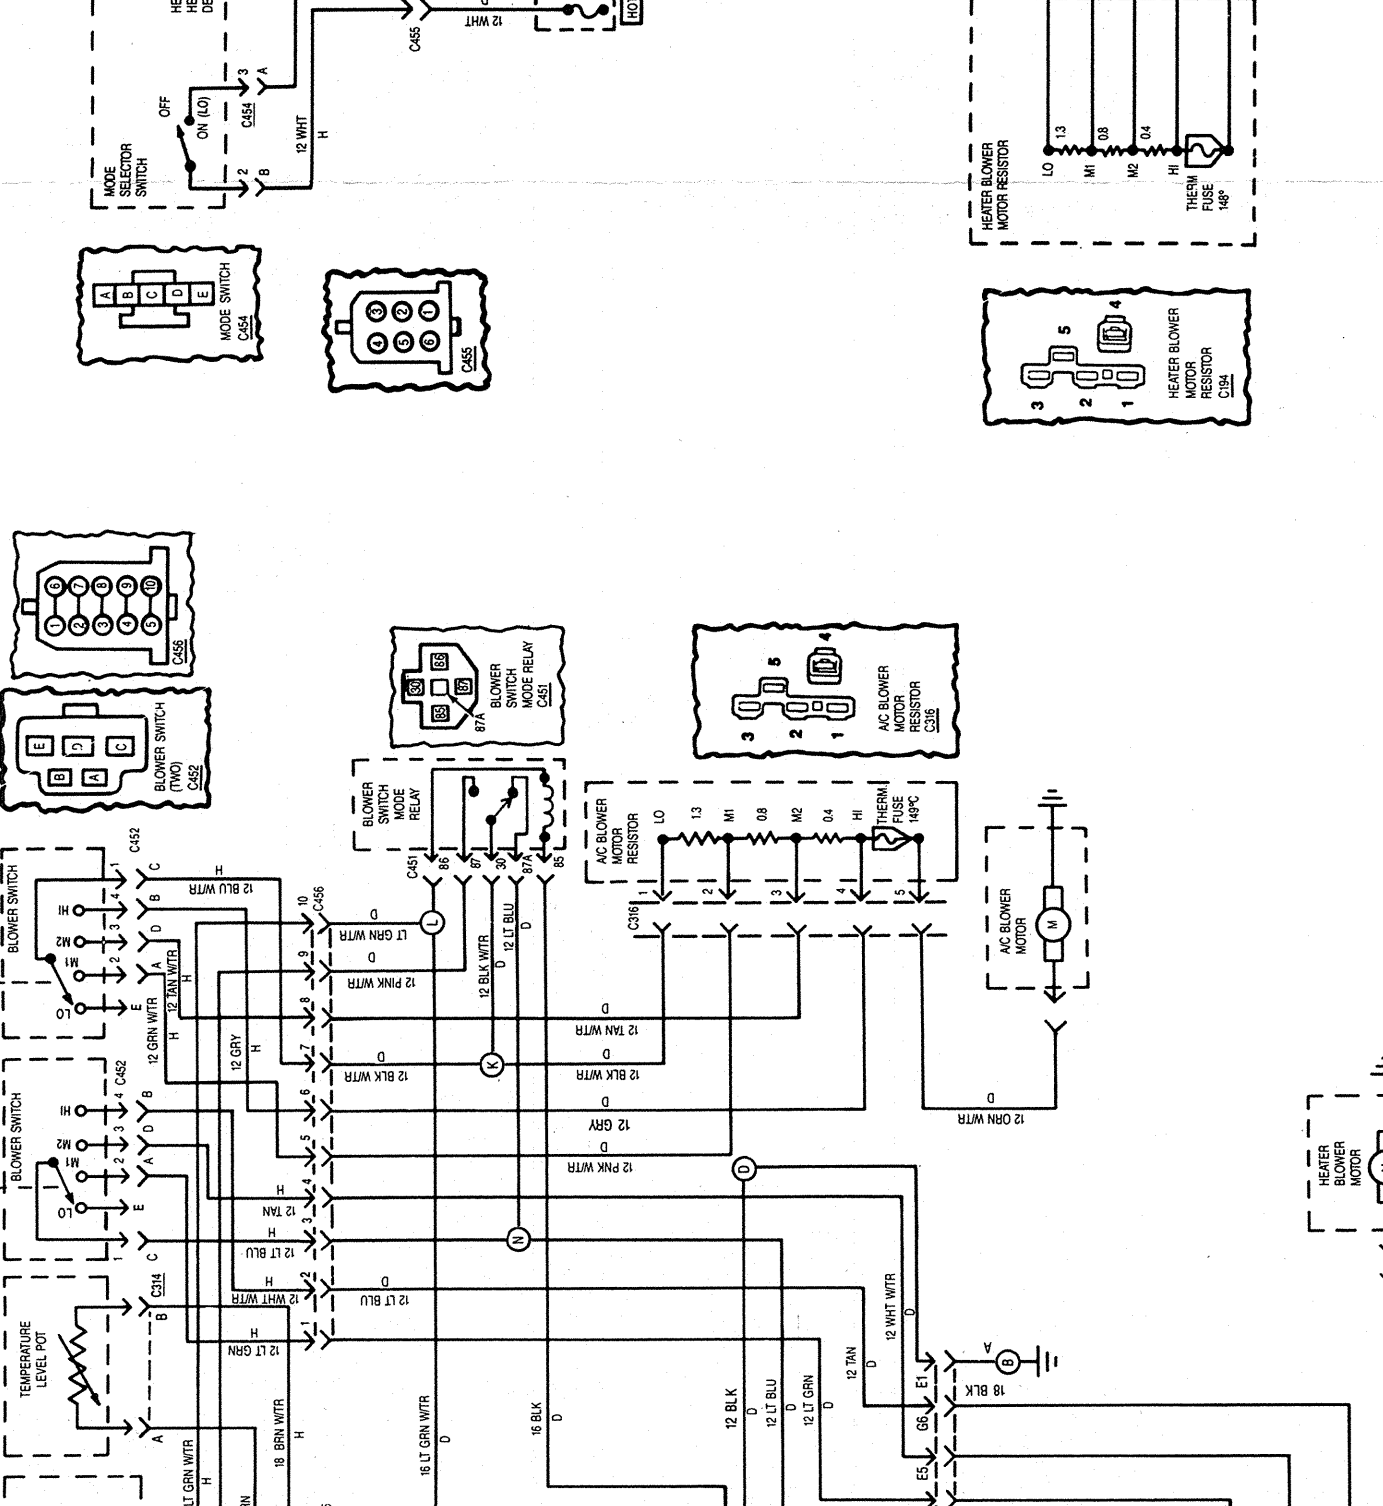

AIR CONDITIONING