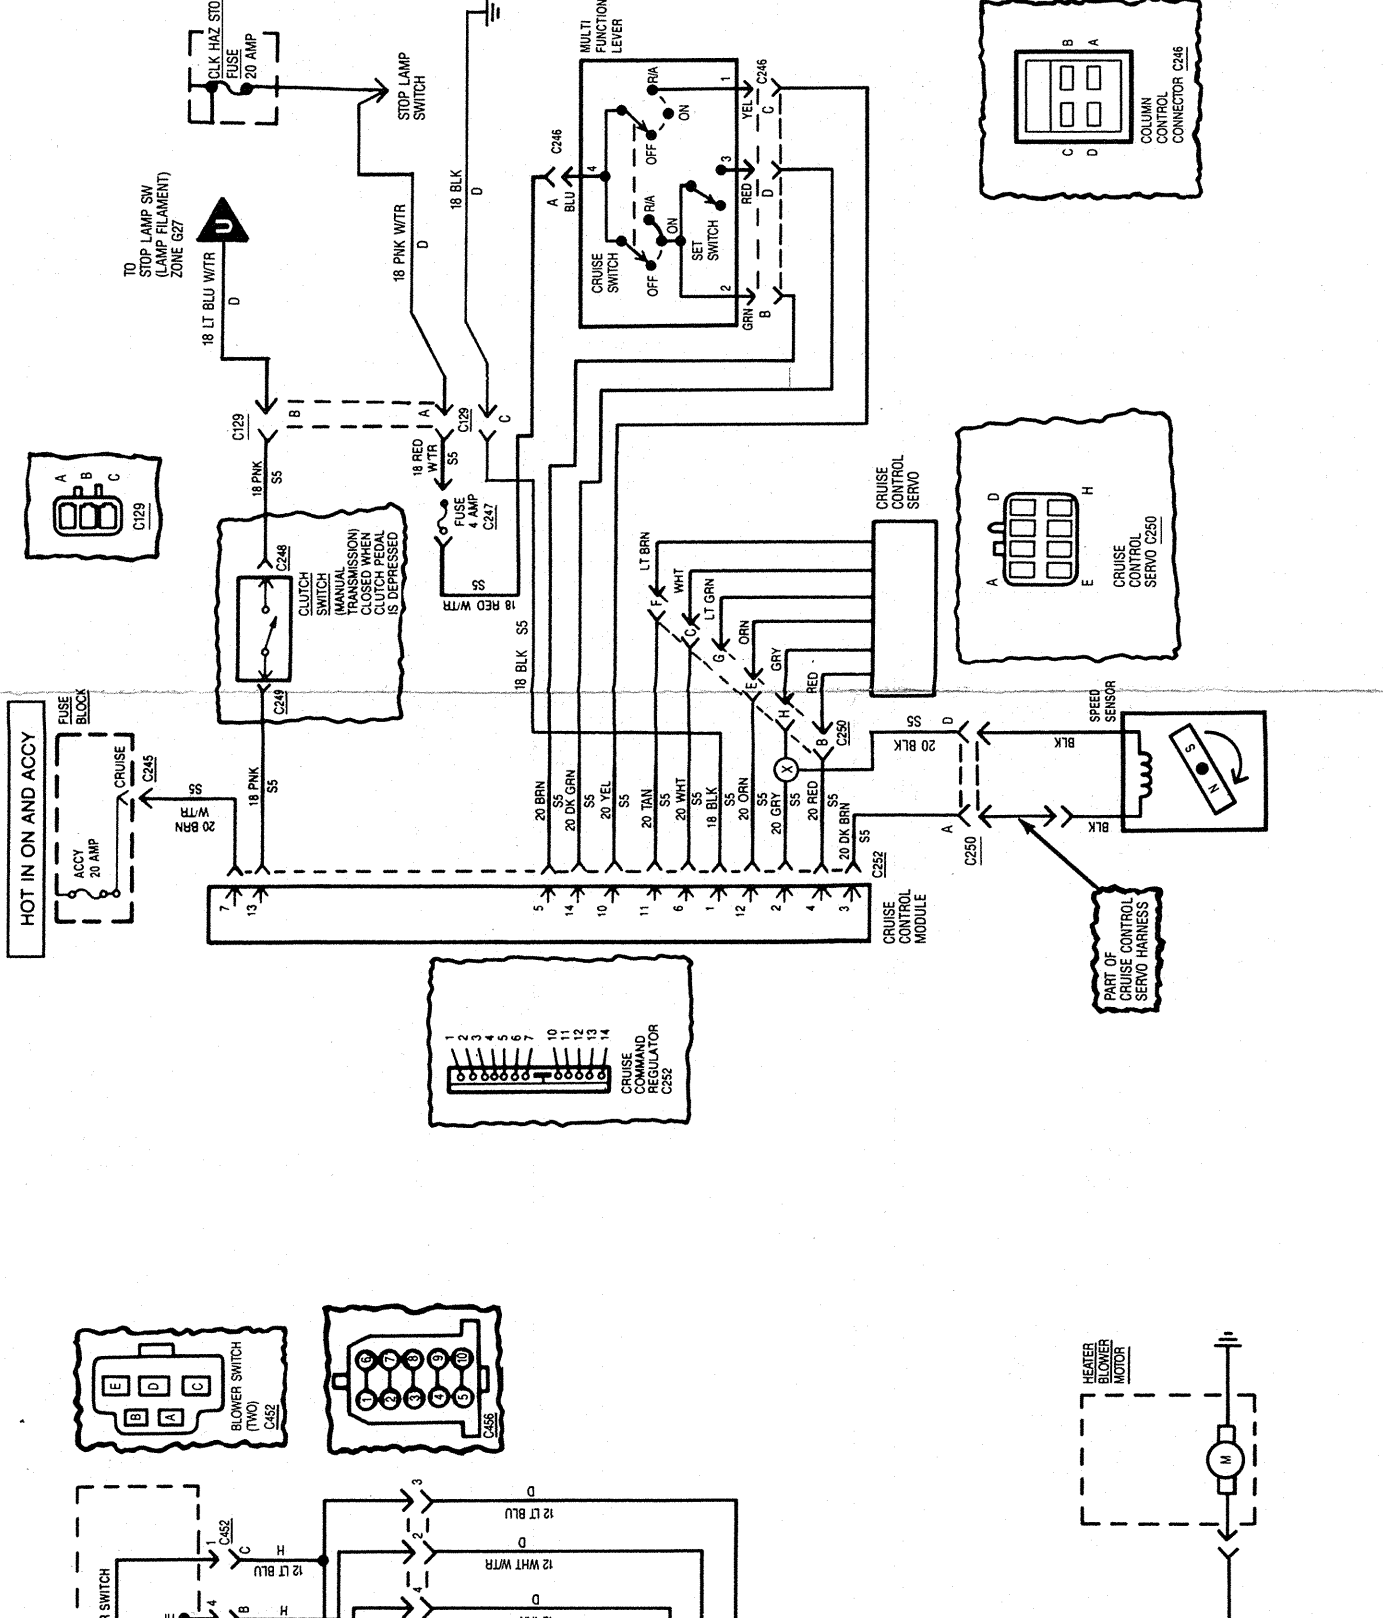

WINDSHIELD WIPER

AIR CONDITIONING

HEATER

HEATER ONLY

CRUISE CONTROL

BACKUP LAMP

INTERIOR LAMPS

HEAD LAMPS

FRONT PARK AND TURN LAMPS

1987 JEEP® (10-20 SERIES)
 GRAND WAGNER AND TRUCK
 Copyright © 1986 American Motors Corporation.
 All Rights Reserved. Made in U.S.A.